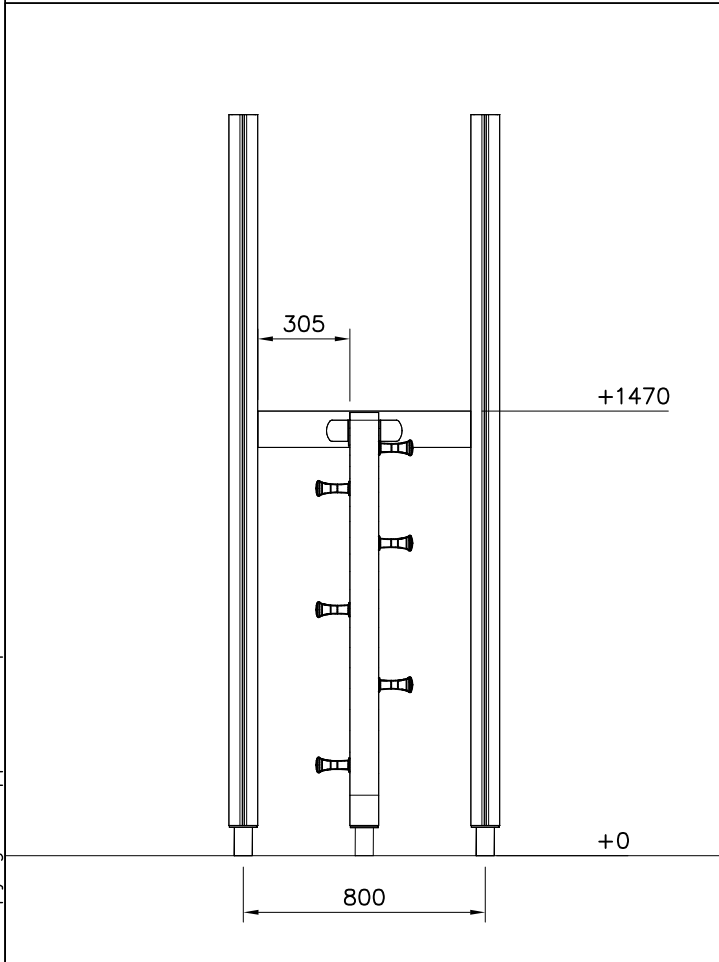

OPTIONS		
706475	706475-602	DARK BROWN
	706475-603	LIGHT BROWN
	706475-604	LIGHT GRAY