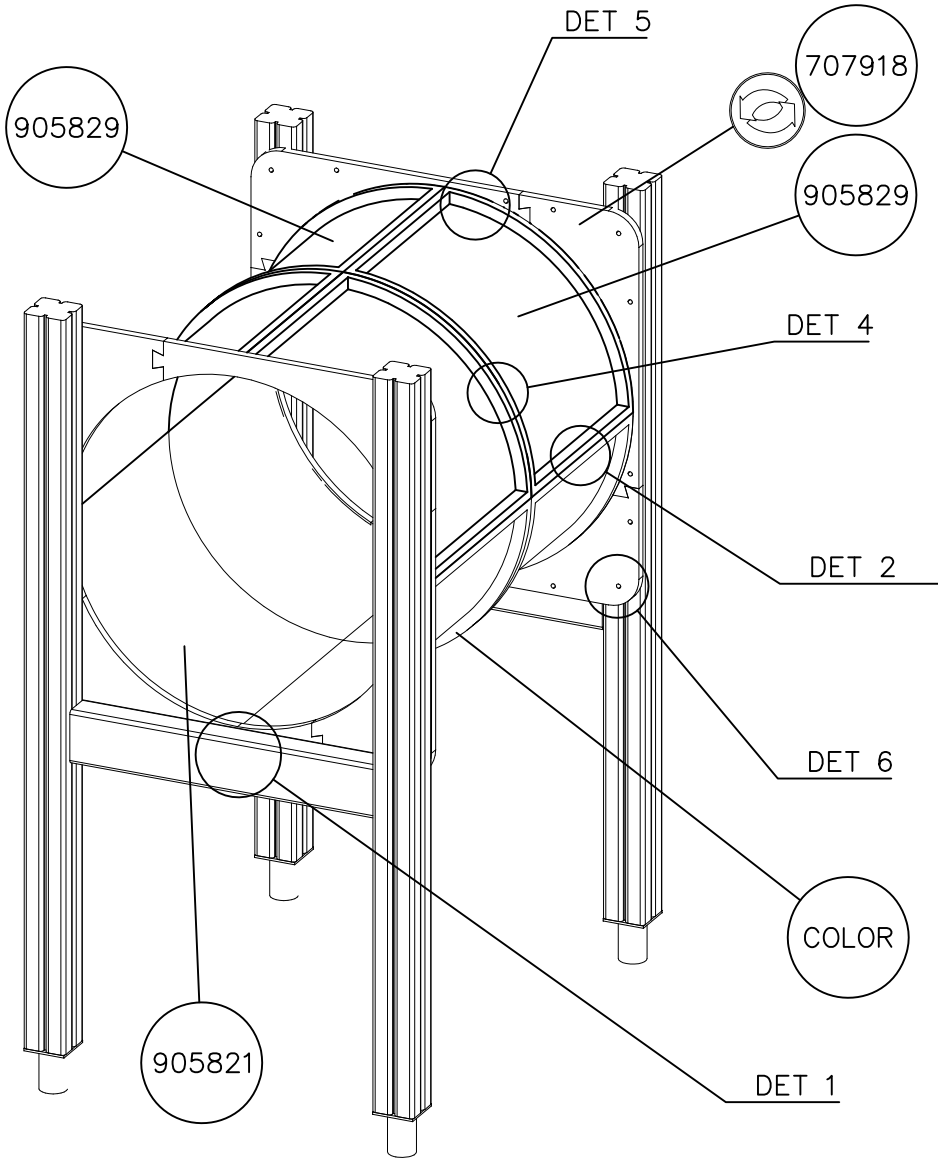

DET 1

DET 2 M8x60
 (909866)

DET 3

DETAILS IN TUBE INSTALLATION GENERAL PAGE

① 905112	PCS 112	② 900240	PCS 26
Ø22		Ø8x70	
③ 903533	PCS 12	④ 905831	PCS 112
SRL12		Ø32x19	
⑤ 909205	PCS 40	⑥ 909208	PCS 32
M8x60		M8	
⑦ 909866	PCS 32	⑧ 980150	PCS 40
M8x60		M8	
○ 707918	PCS 8	○ 905829	PCS 4
20x275x640		Transparent	
		○ COLOR	PCS 4