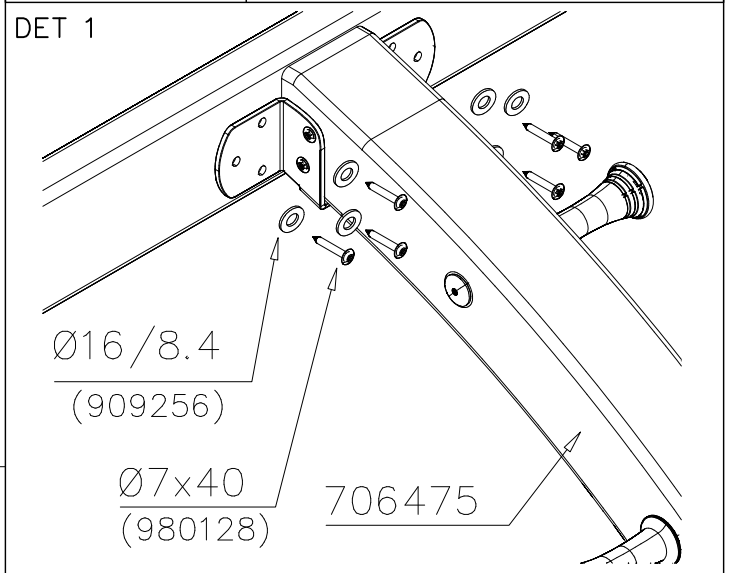

OPTIONS		
706475	706475-602	DARK BROWN
	706475-603	LIGHT BROWN
	706475-604	LIGHT GRAY