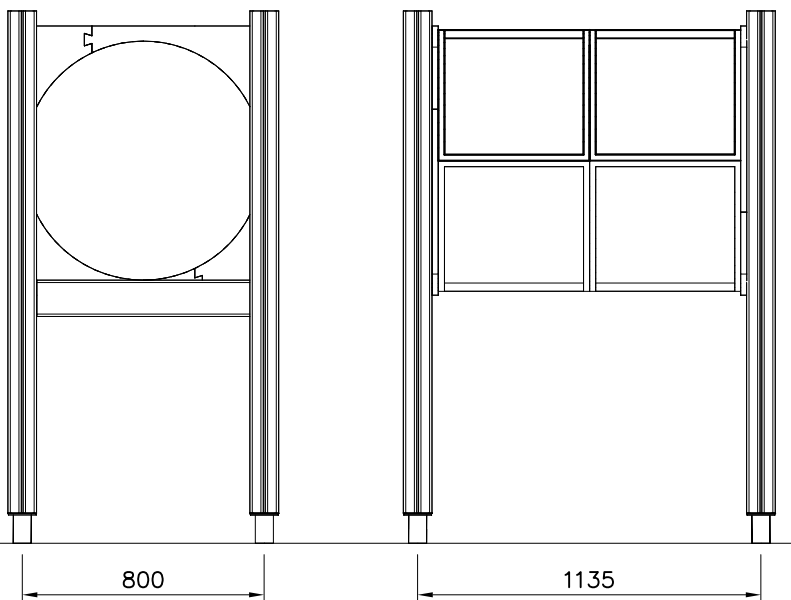

DET 1

DET 2 M8x60
 (909866)

DET 3

DETAILS IN TUBE INSTALLATION GENERAL PAGE

① 905112	PCS 112	② 900240	PCS 26
Ø22		Ø8x70	
③ 903533	PCS 12	④ 905831	PCS 112
SRL12		Ø32x19	
⑤ 909205	PCS 40	⑥ 909208	PCS 32
M8x60		M8	
⑦ 909866	PCS 32	⑧ 980150	PCS 40
M8x60		M8	
○ 707918	PCS 8	○ 905829	PCS 4
20x275x640		Transparent	
		○ COLOR	PCS 4