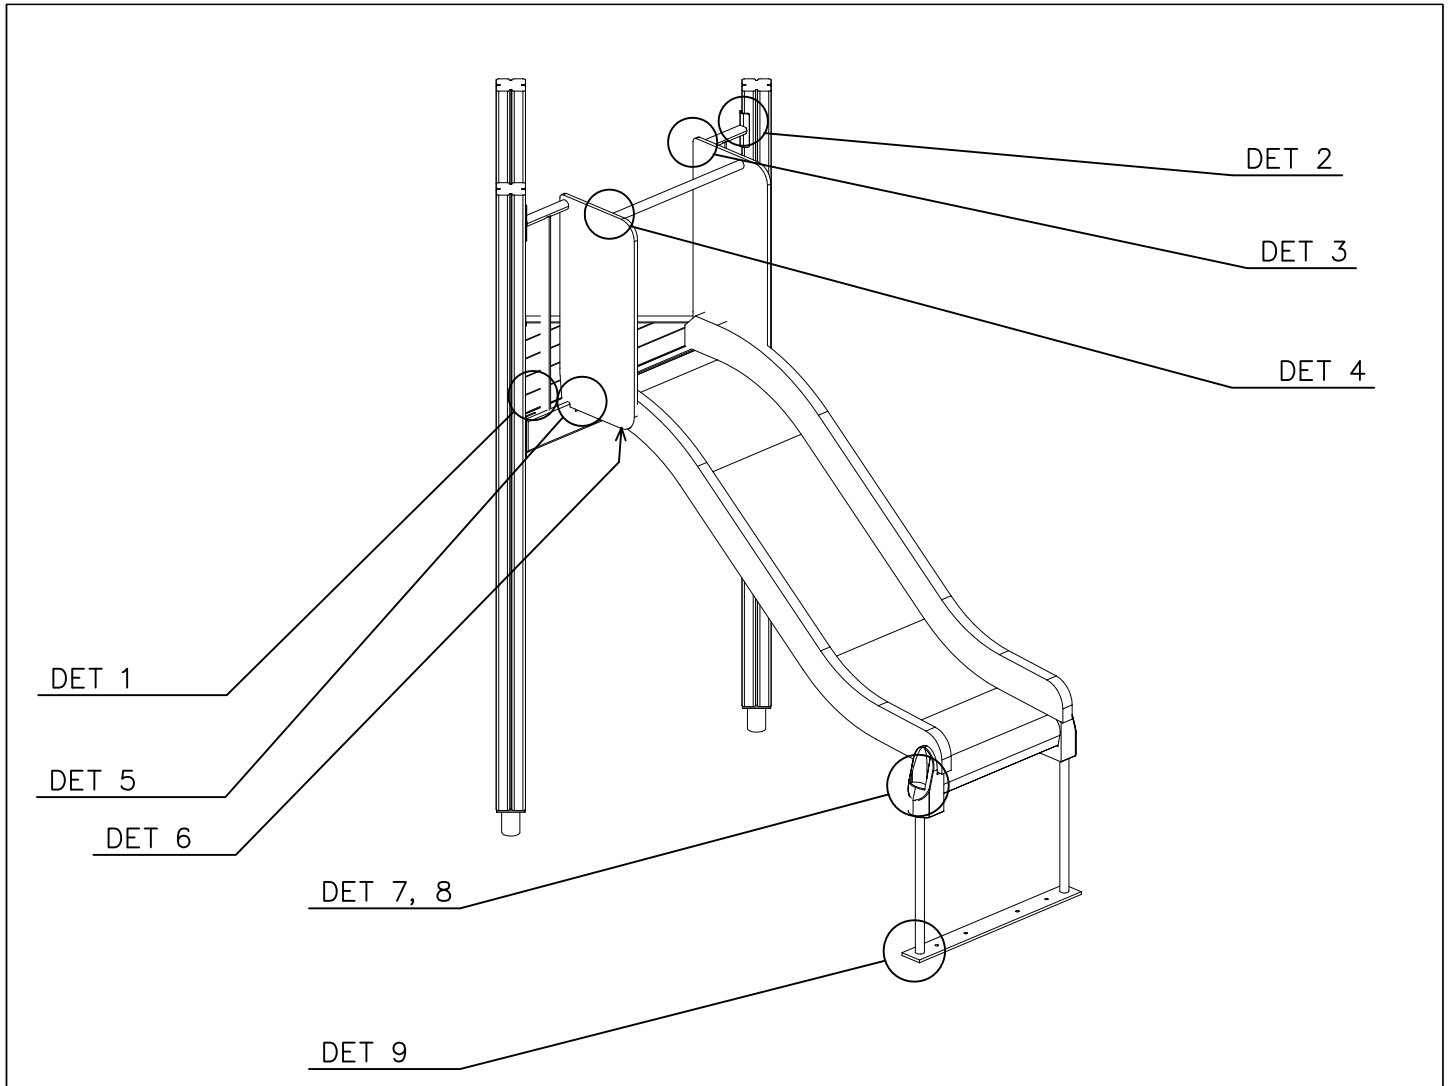

SLIDE OPTIONS			
706450 +1470 	706450-602 706450-603 706450-604	DARK BROWN LIGHT BROWN LIGHT GRAY	
706452 +870 	706452-602 706452-603 706452-604	DARK BROWN LIGHT BROWN LIGHT GRAY	

WALL OPTIONS			
706371 	706371-701 706371-702 706371-703 706371-704 706371-705 706371-706	BLUE YELLOW LIME DRARK GRAY LIGHT GRAY RED	706371-707 706371-708 GREEN FUXIA