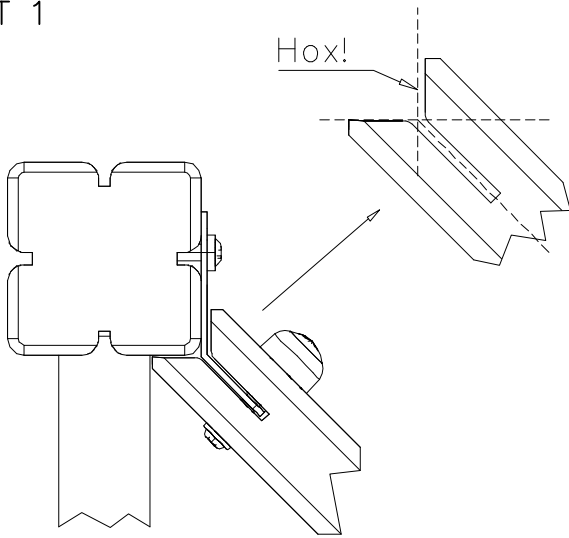

DET 1

DET 2 M8x60
 (909866)

DET 3

DETAILS IN TUBE INSTALLATION GENERAL PAGE

① 905112	PCS 112	② 900240	PCS 26
Ø22		Ø8x70	
③ 903533	PCS 12	④ 905831	PCS 112
SRL12		Ø32x19	
⑤ 909205	PCS 40	⑥ 909208	PCS 32
M8x60		M8	
⑦ 909866	PCS 32	⑧ 980150	PCS 40
M8x60		M8	
○ 707918	PCS 8	○ 905829	PCS 4
20x275x640		Transparent	
		○ COLOR	PCS 4