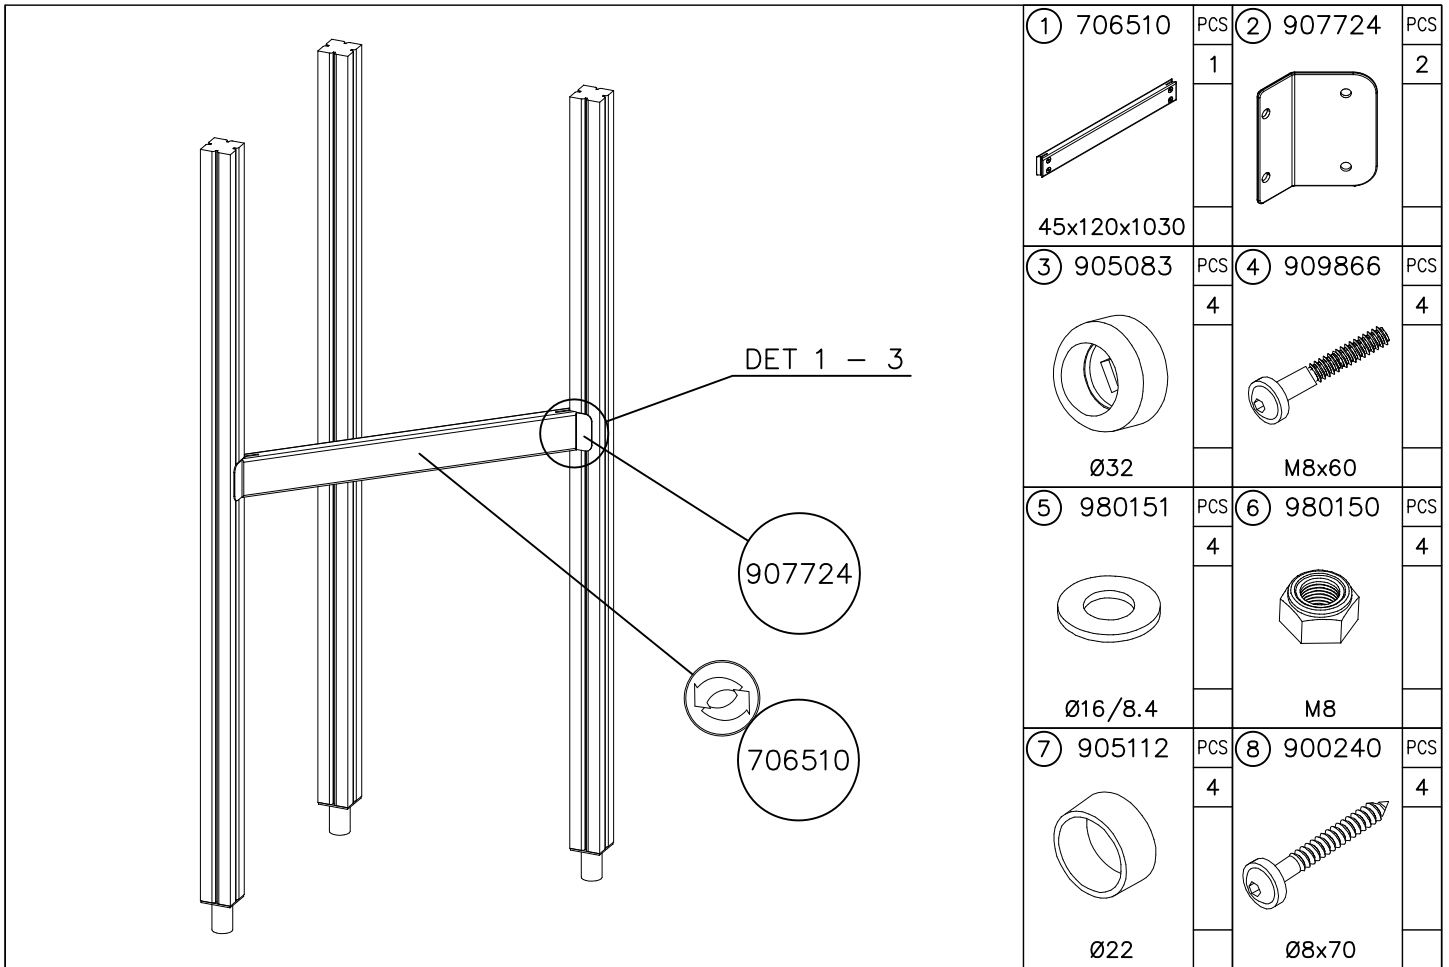

BOOM OPTIONS		
706510	706510-602	DARK BROWN
	706510-603	LIGHT BROWN
45x120x1030	706510-604	LIGHT GRAY