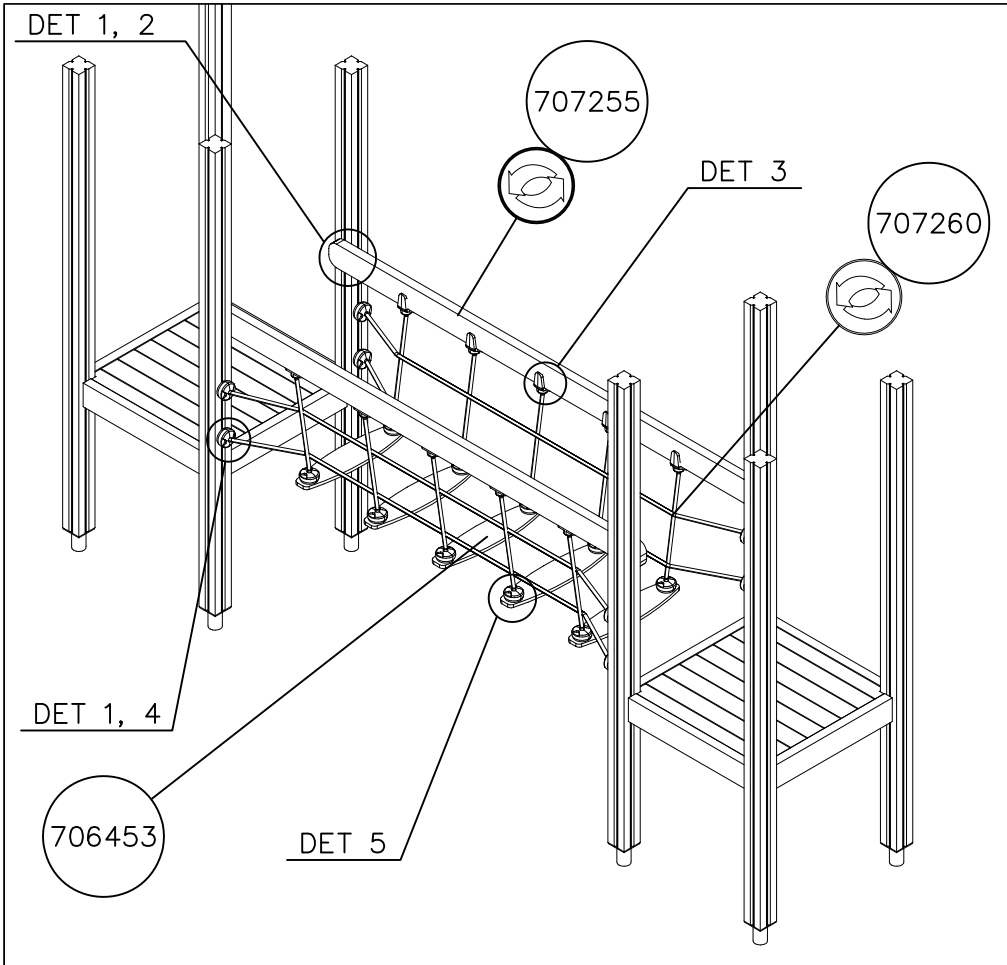

① 706453	PCS	② 707255	PCS
	5		2
15x145x600		45x120x2480	
③ 707260	PCS	④ 905083	PCS
	2		4
2375x600		Ø32	
⑤ 980151	PCS	⑥ 909232	PCS
	4		4
Ø16/8.4		8x120	
⑦ 905112	PCS	⑧ 900240	PCS
	4		16
Ø22		Ø8x70