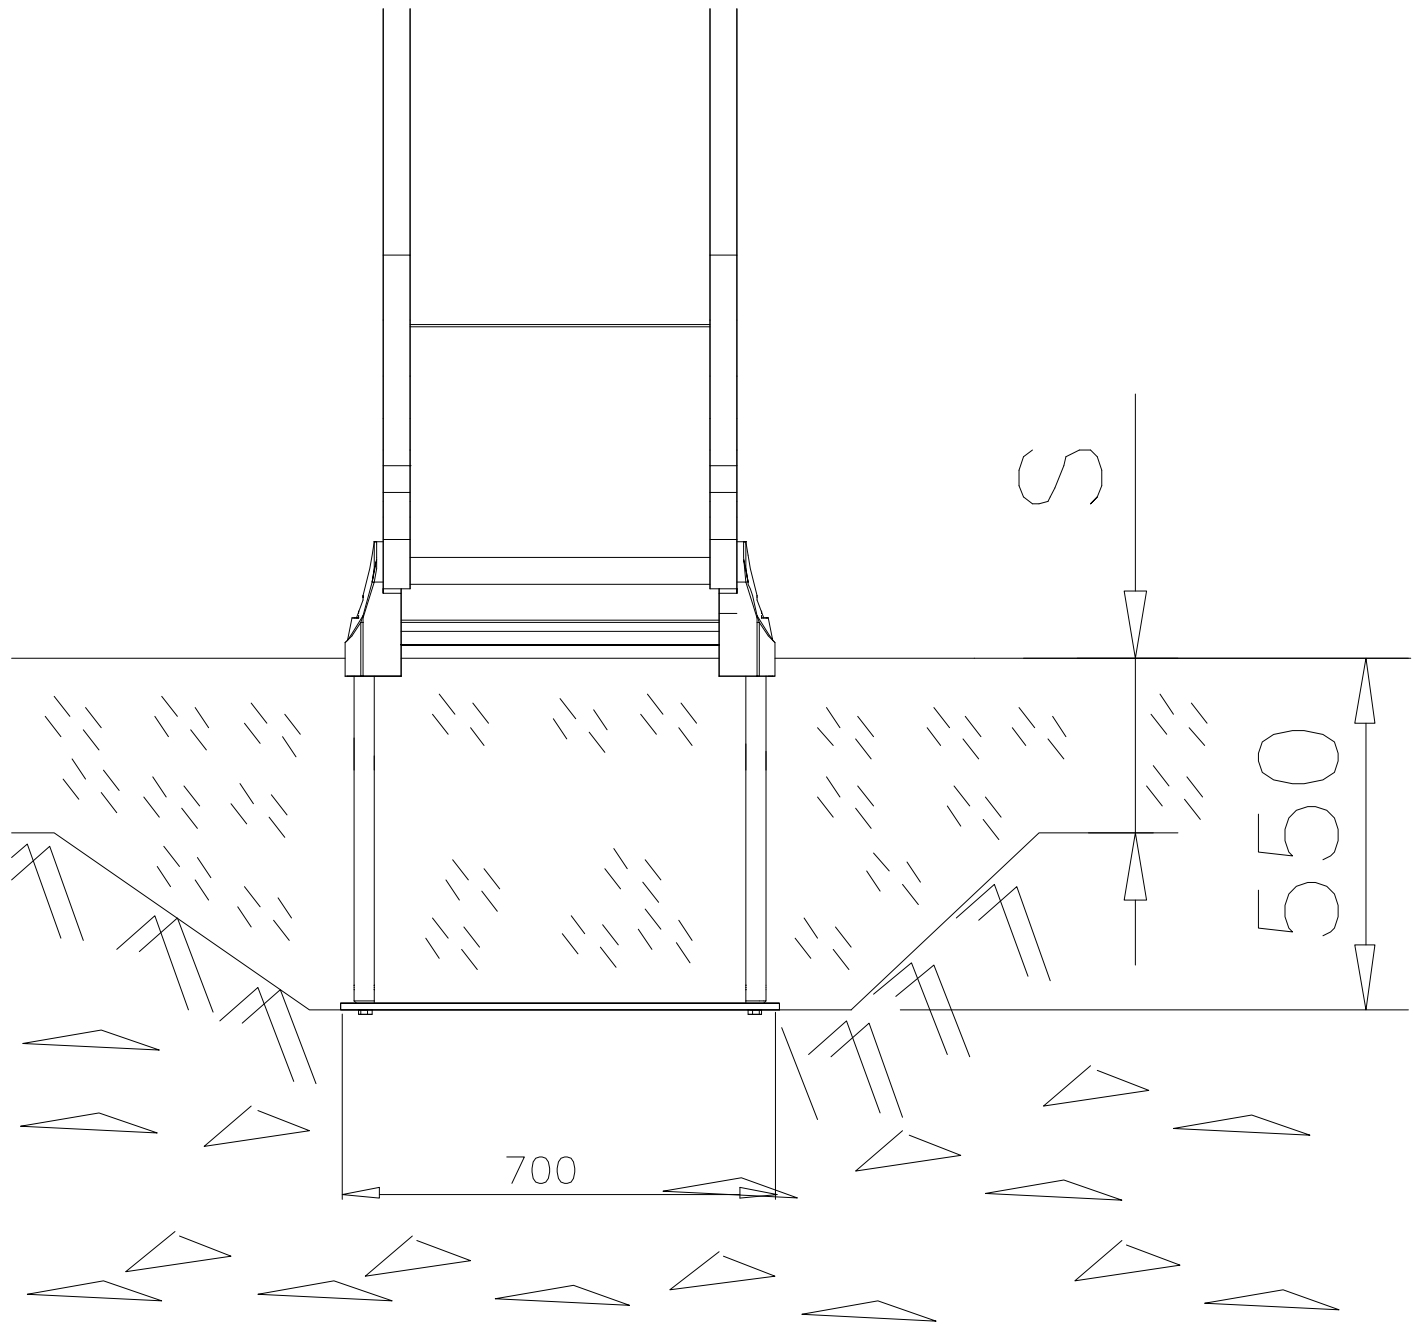

② 905104	PCS		PCS
	4		
 M10	PCS		PCS

905104

LAPPSET® DEEP FOUNDATION

FOOT

DATE: 15.5.2018

1(1)

① 909511	PCS	② 909519	PCS
	1		1
90x90x650		50x380x380	

③ 909637	PCS	④ 909638	PCS
	4		8
M10		Ø20/10.5	

⑤ 909639	PCS	⑥ 905104	PCS
	4		4
M10x25		M10	

OPTION FOOT

① 911155	PCS		PCS
	1		
90x90x650			

LAPPSET

DEEP FOUNDATION

SLIDE WOOD

DATE: 22.5.2015

1(1)