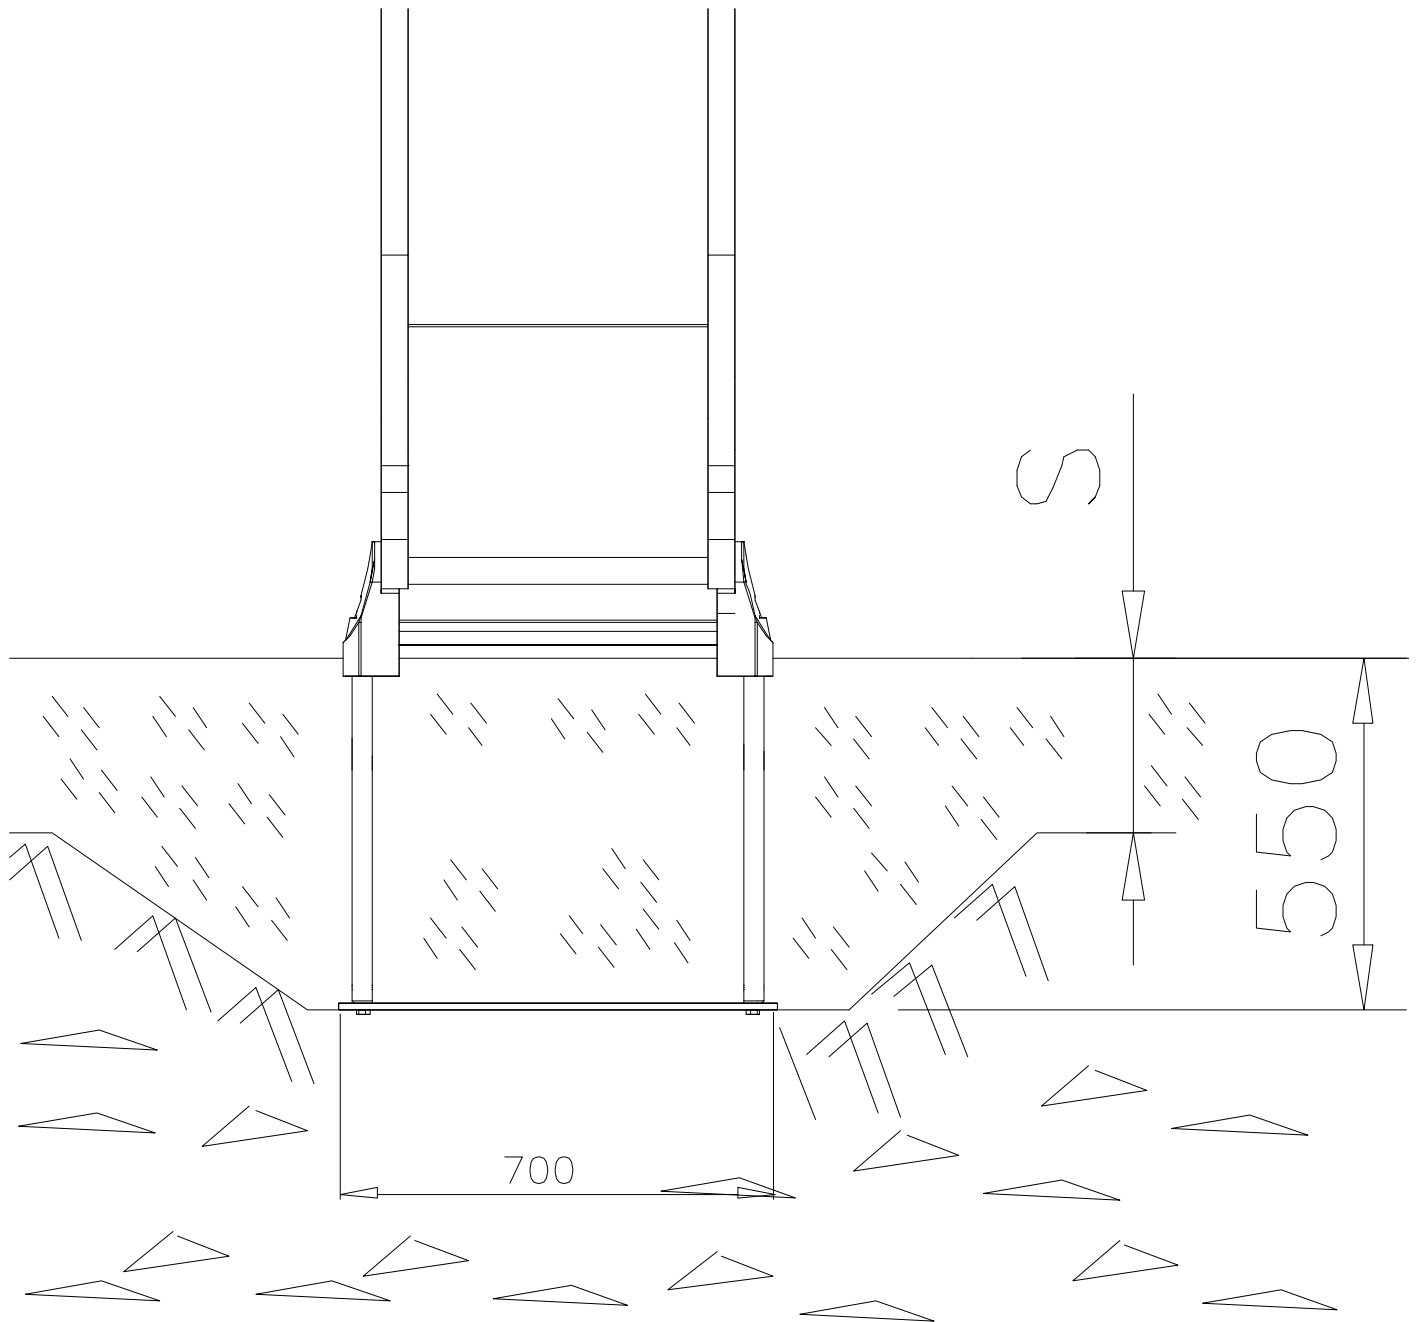

⑤ 909639	PCS	⑥ 905104	PCS
	4		4
M10x25		M10	

OPTION FOOT

① 911155	PCS		PCS
	1		
90x90x650			

LAPPSET

DEEP FOUNDATION

SLIDE WOOD

DATE: 22.5.2015

1(1)