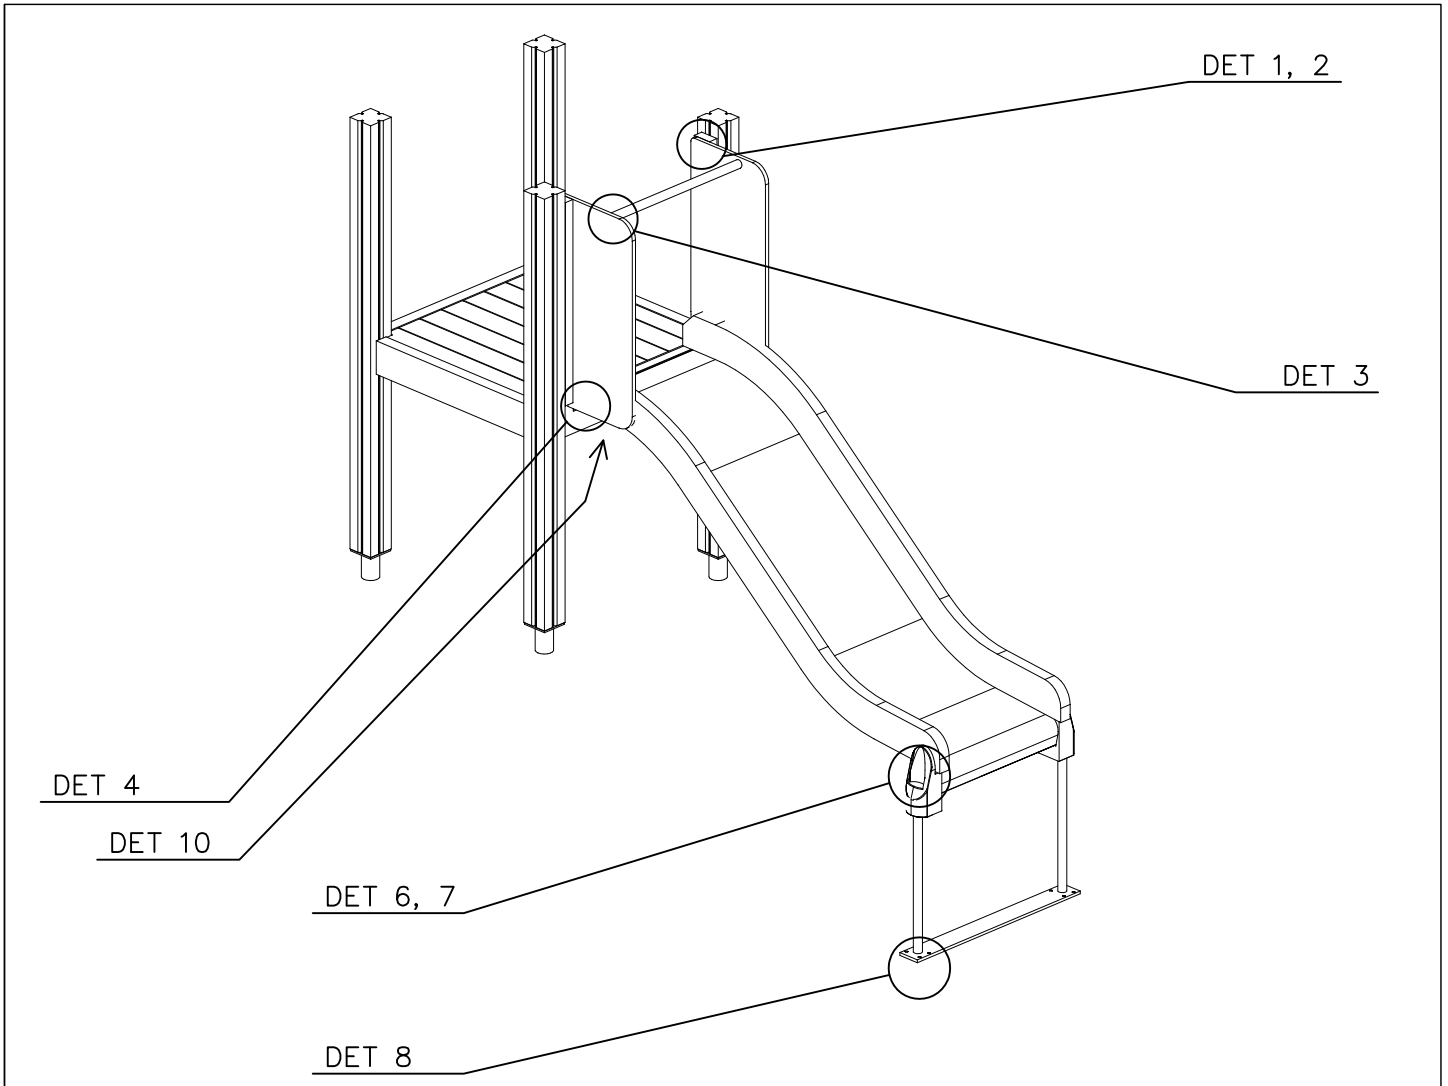

⑤ 909639	PCS	⑥ 905104	PCS
	4		4
M10x25		M10	

OPTION FOOT

① 911155	PCS		PCS
	1		
90x90x650			

LAPPSET

DEEP FOUNDATION

SLIDE WOOD

DATE: 22.5.2015

1(1)