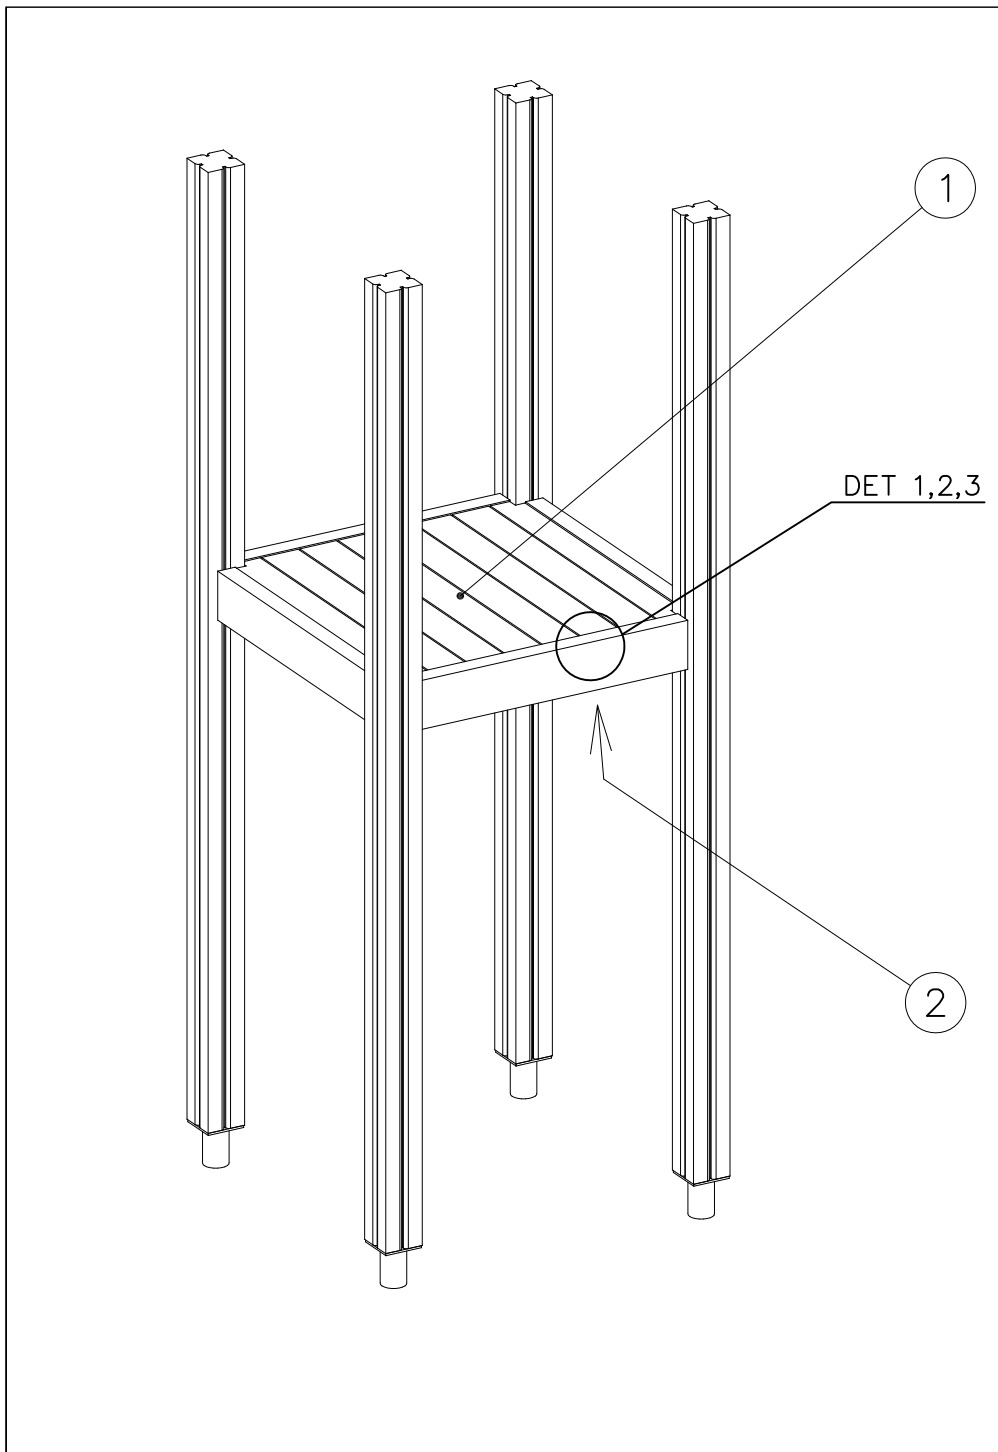

DET 2

DET 3

① 008986	PCS	② 706443	PCS
	1		2
750x750		32x45x702	
③ 900240	PCS	④ 980101	PCS
	6		8
Ø8x70		Ø4.5x70	
	PCS		PCS
	PCS		PCS
	PCS		PCS