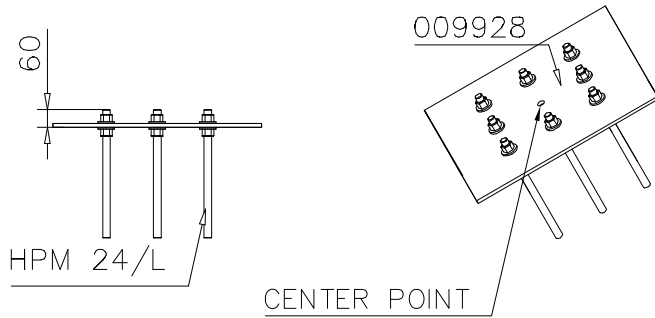

DET 1

DET 2

CONCRETE PLATE SOLUTION

DET 3

	PCS		PCS
	PCS		PCS
	PCS		PCS
	PCS		PCS
	PCS		PCS