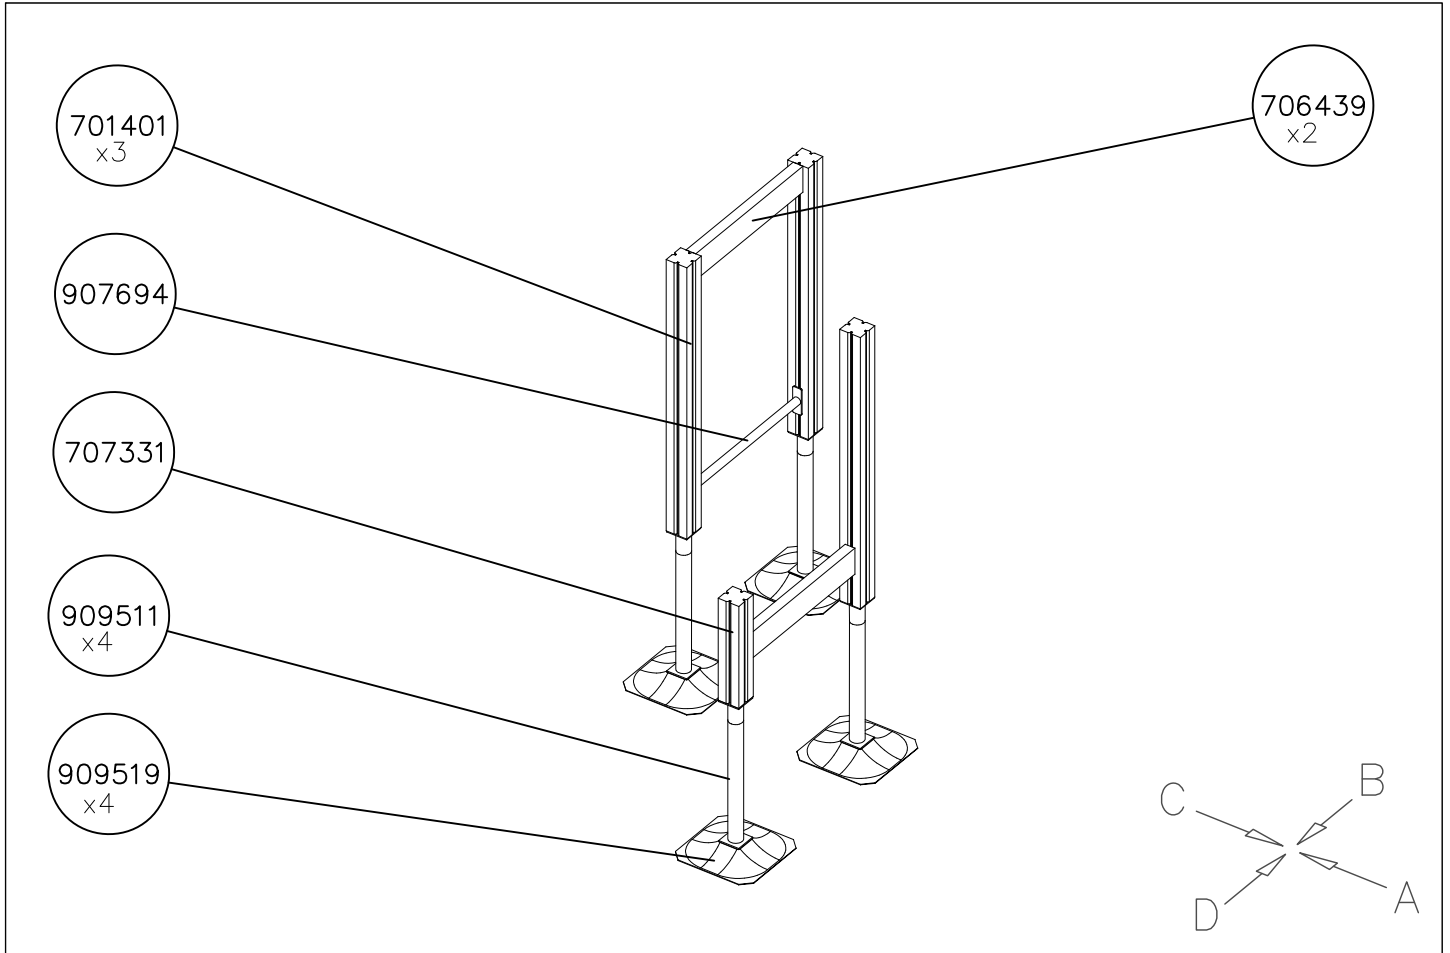

- EN/AS Impact Area 13 m<sup>2</sup>
- - - Falling Space 16.7 m<sup>2</sup>  
Max Falling Height 1340 mm

<p>DET 1</p> 	<p>DET 2</p> 	<p>DET 3</p> 	<p>DET 4</p> 
<p>DET 5</p> 	<p>DET 6</p> 		
<p>DET 7</p>  <p>If beam is fixed closer than 20 cm from the post upper end, remember to make pre-drilled holes.</p>			