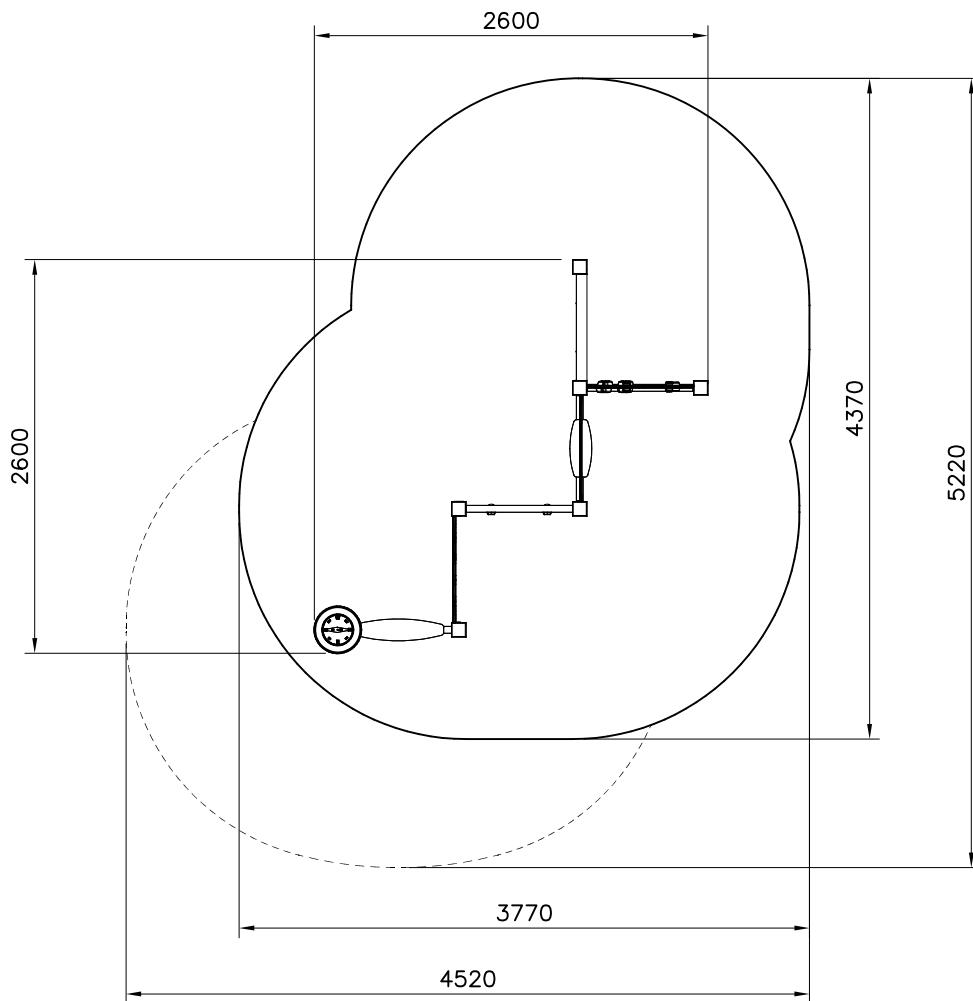

- EN/AS Impact Area 13 m<sup>2</sup>
- - - Falling Space 16.7 m<sup>2</sup>  
Max Falling Height 1340 mm

<p>DET 1</p> 	<p>DET 2</p> 	<p>DET 3</p> 	<p>DET 4</p> 
<p>DET 5</p> 	<p>DET 6</p> 		
<p>DET 7</p>  <p>If beam is fixed closer than 20 cm from the post upper end, remember to make pre-drilled holes.</p>			