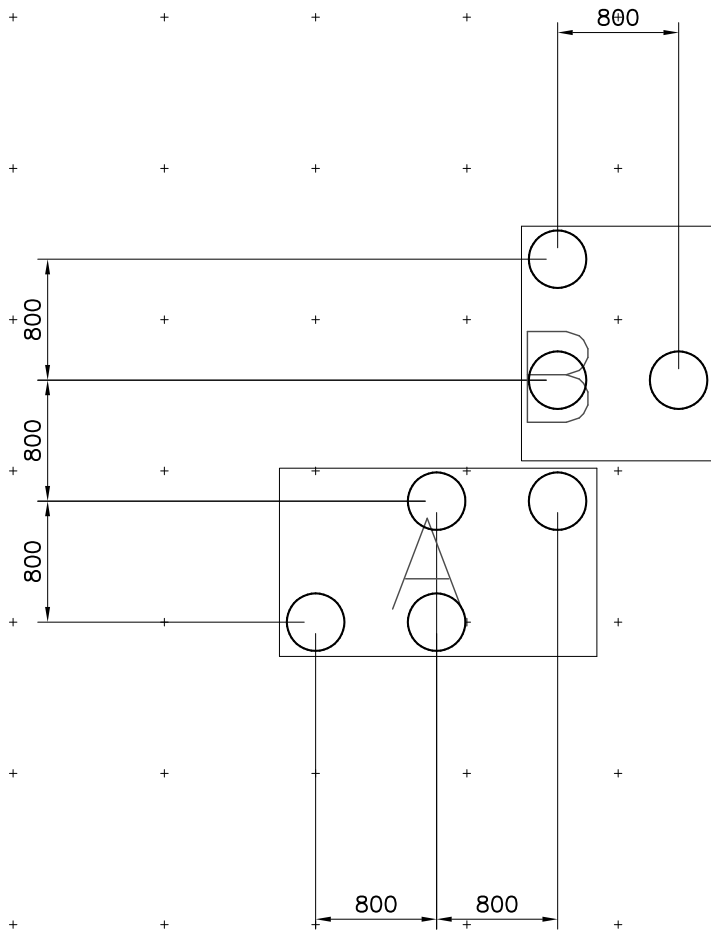

- EN/AS Impact Area 13 m<sup>2</sup>
- - - Falling Space 16.7 m<sup>2</sup>  
Max Falling Height 1340 mm

<p>DET 1</p> 	<p>DET 2</p> 	<p>DET 3</p> 	<p>DET 4</p> 
<p>DET 5</p> 	<p>DET 6</p> 		
<p>DET 7</p>  <p>If beam is fixed closer than 20 cm from the post upper end, remember to make pre-drilled holes.</p>			