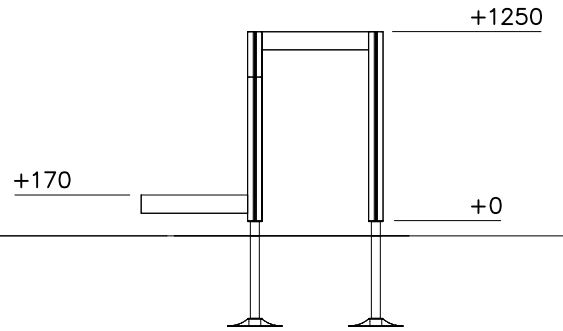

- EN/AS Impact Area 13 m<sup>2</sup>
- - - Falling Space 16.7 m<sup>2</sup>  
Max Falling Height 1340 mm

<p>DET 1</p> 	<p>DET 2</p> 	<p>DET 3</p> 	<p>DET 4</p> 
<p>DET 5</p> 	<p>DET 6</p> 		
<p>DET 7</p>  <p>If beam is fixed closer than 20 cm from the post upper end, remember to make pre-drilled holes.</p>			

B

C

D

Max Falling Height 1340 mm

① 901902	PCS	② 980128	PCS
	4		2
30x61x100		Ø7x40	
③ 980123	PCS	④ 900240	PCS
	4		4
Ø7x60		Ø8x70	
⑤ 901900	PCS	⑥ 909633	PCS
	4		2
20.5x36.2x56		M8	
⑦ 909850	PCS	⑧ 900342	PCS
	2		4
M8x25		M8x16	
⑨ 901182	PCS	○ 907694	PCS
	2		1
Ø11/M8x40		L 704	
○ 706473	PCS	○ 706780	PCS
	1		1
+1470		+1970	