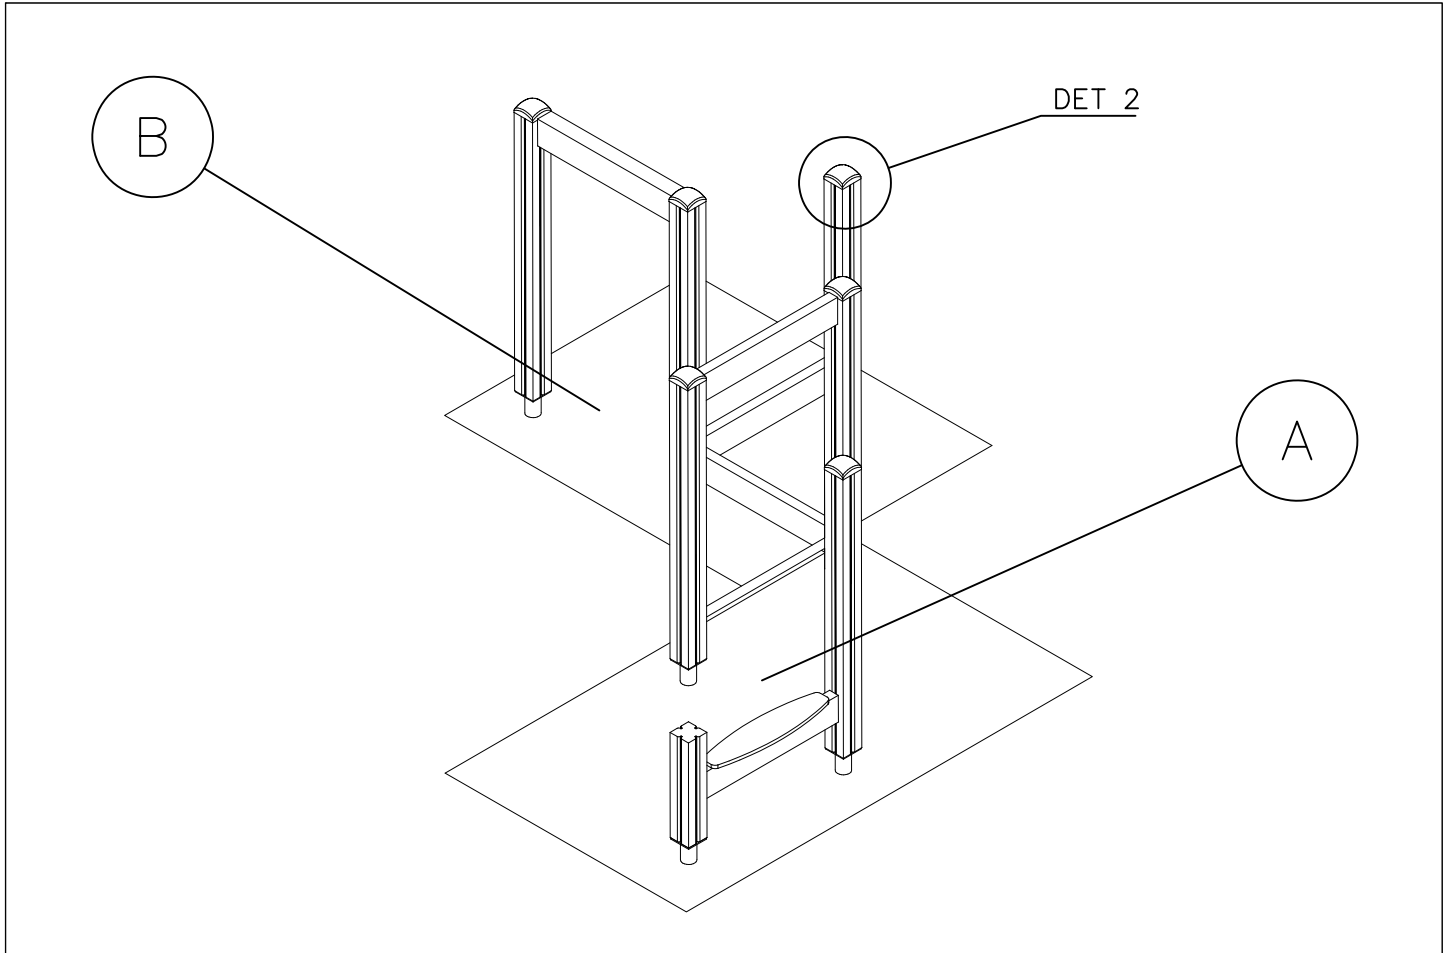

- EN/AS Impact Area 13 m<sup>2</sup>
- - - Falling Space 16.7 m<sup>2</sup>  
Max Falling Height 1340 mm

<p>DET 1</p> 	<p>DET 2</p> 	<p>DET 3</p> 	<p>DET 4</p> 
<p>DET 5</p> 	<p>DET 6</p> 		
<p>DET 7</p>  <p>If beam is fixed closer than 20 cm from the post upper end, remember to make pre-drilled holes.</p>			