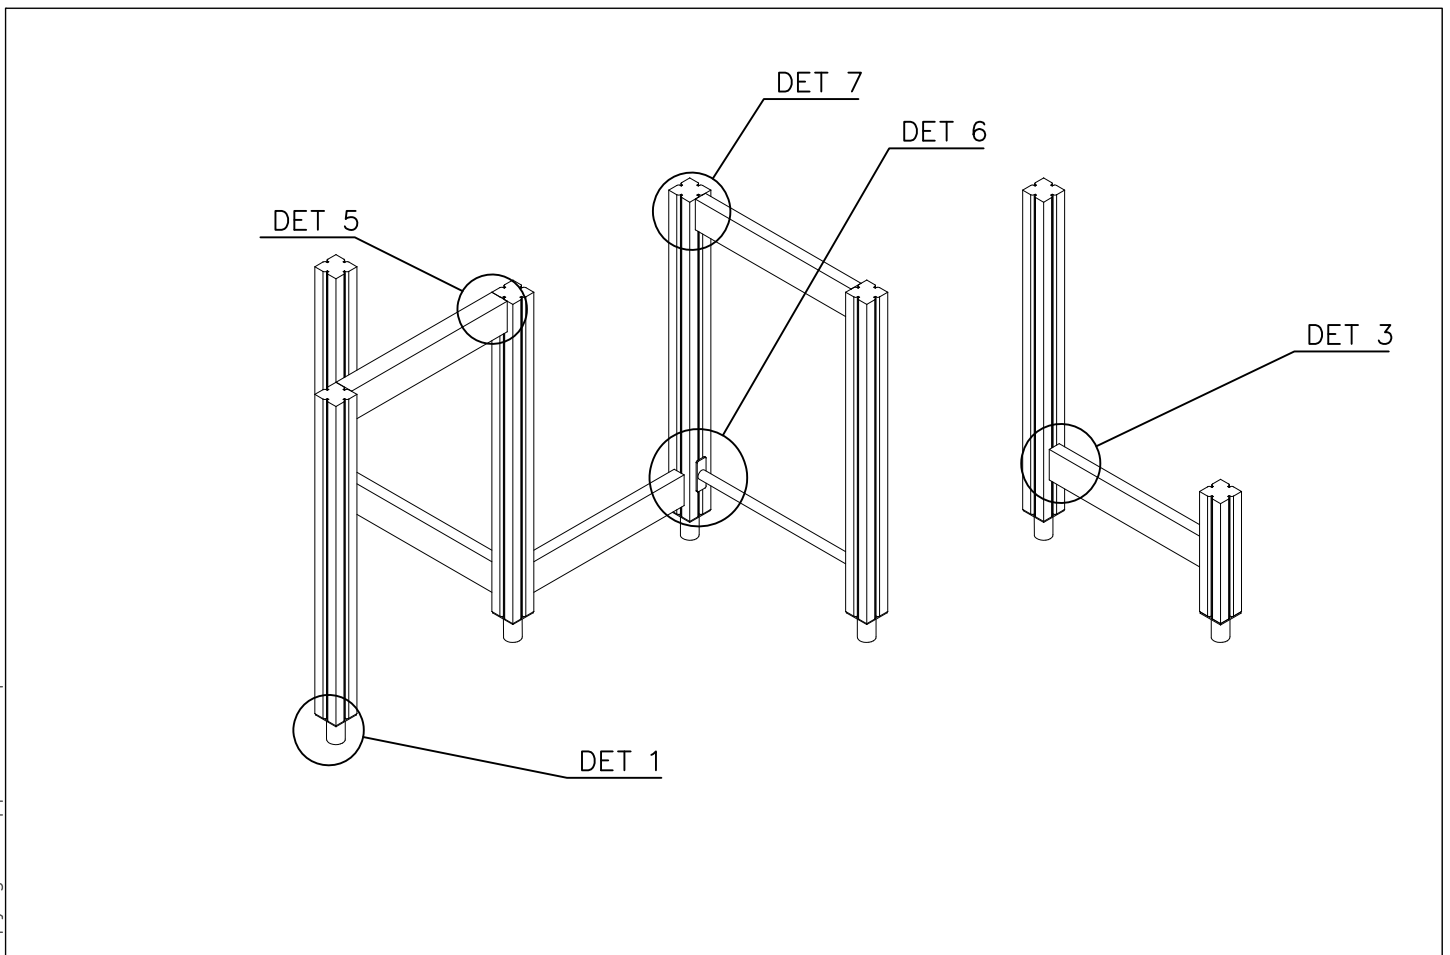

- EN/AS Impact Area 13 m<sup>2</sup>
- - - Falling Space 16.7 m<sup>2</sup>  
Max Falling Height 1340 mm

<p>DET 1</p> 	<p>DET 2</p> 	<p>DET 3</p> 	<p>DET 4</p> 
<p>DET 5</p> 	<p>DET 6</p> 		
<p>DET 7</p>  <p>If beam is fixed closer than 20 cm from the post upper end, remember to make pre-drilled holes.</p>			