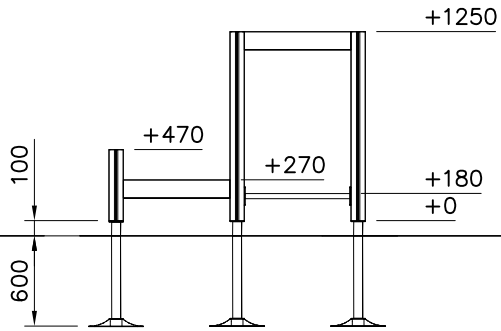

DATE: 31.7.2020

1:50

(A)

(B)