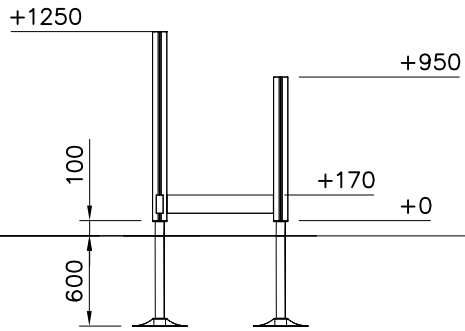

- EN/AS Impact Area 13 m<sup>2</sup>
- - - Falling Space 16.7 m<sup>2</sup>  
Max Falling Height 1340 mm

<p>DET 1</p> 	<p>DET 2</p> 	<p>DET 3</p> 	<p>DET 4</p> 
<p>DET 5</p> 	<p>DET 6</p> 		
<p>DET 7</p>  <p>If beam is fixed closer than 20 cm from the post upper end, remember to make pre-drilled holes.</p>			

B

C

D

Max Falling Height 1340 mm

① 901902	PCS	② 980128	PCS
	4		2
30x61x100		Ø7x40	
③ 980123	PCS	④ 900240	PCS
	4		4
Ø7x60		Ø8x70	
⑤ 901900	PCS	⑥ 909633	PCS
	4		2
20.5x36.2x56		M8	
⑦ 909850	PCS	⑧ 900342	PCS
	2		4
M8x25		M8x16	
⑨ 901182	PCS	○ 907694	PCS
	2		1
Ø11/M8x40		L 704	
○ 706473	PCS	○ 706780	PCS
	1		1
+1470		+1970	