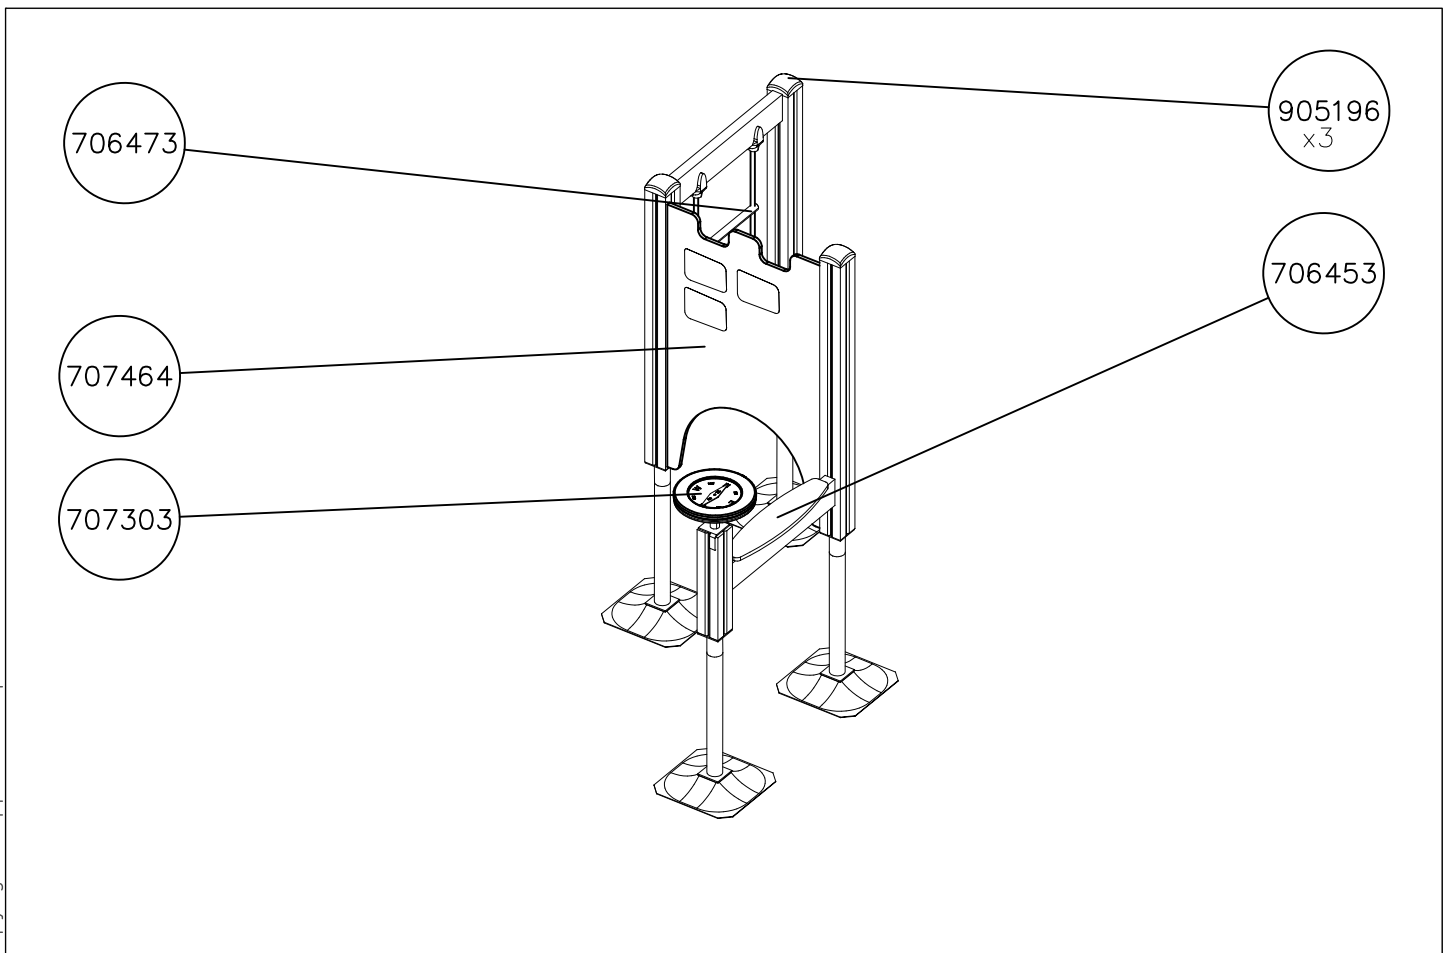

- EN/AS Impact Area 13 m<sup>2</sup>
- - - Falling Space 16.7 m<sup>2</sup>  
Max Falling Height 1340 mm

<p>DET 1</p> 	<p>DET 2</p> 	<p>DET 3</p> 	<p>DET 4</p> 
<p>DET 5</p> 	<p>DET 6</p> 		
<p>DET 7</p>  <p>If beam is fixed closer than 20 cm from the post upper end, remember to make pre-drilled holes.</p>			