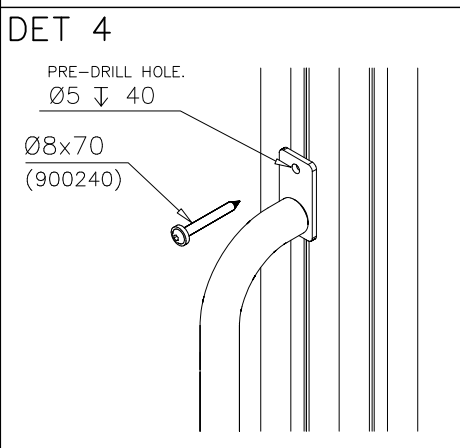

OPTION 2. Wall on either side (move vertical bar 70mm)

DET 1

DET 2

① 900240  Ø8x70	PCS 1	② 900727  M10x80	PCS 1
	PCS		PCS
③ 907688  765	PCS 1	③ 907701  545	PCS 1
	PCS		PCS
	PCS		PCS
	PCS		PCS
	PCS		PCS
	PCS		PCS
	PCS		PCS