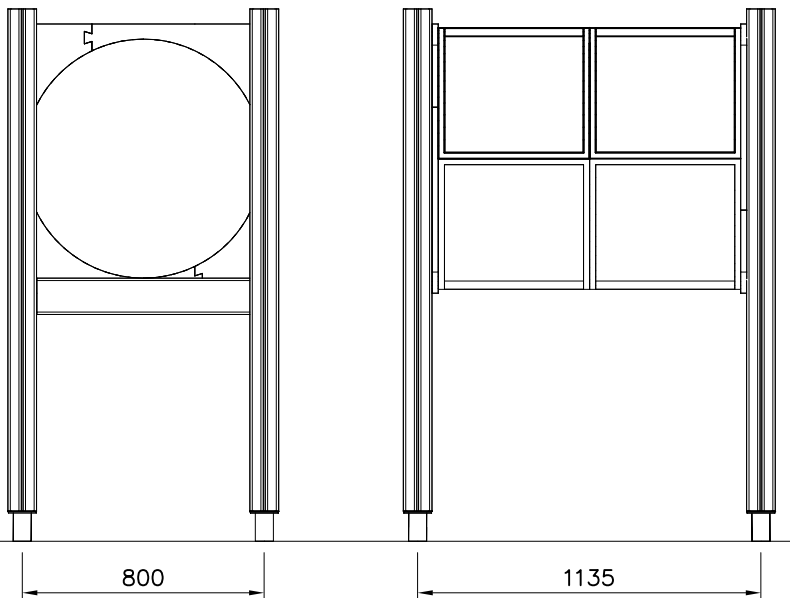

DET 1

DET 2 M8x60  
(909866)

DET 3

DETAILS IN TUBE INSTALLATION GENERAL PAGE

① 905112	PCS 112	② 900240	PCS 26
Ø22		Ø8x70	
③ 903533	PCS 12	④ 905831	PCS 112
SRL12		Ø32x19	
⑤ 909205	PCS 40	⑥ 909208	PCS 32
M8x60		M8	
⑦ 909866	PCS 32	⑧ 980150	PCS 40
M8x60		M8	
○ 707918	PCS 8	○ 905829	PCS 4
20x275x640		Transparent	
		○ COLOR	PCS 4