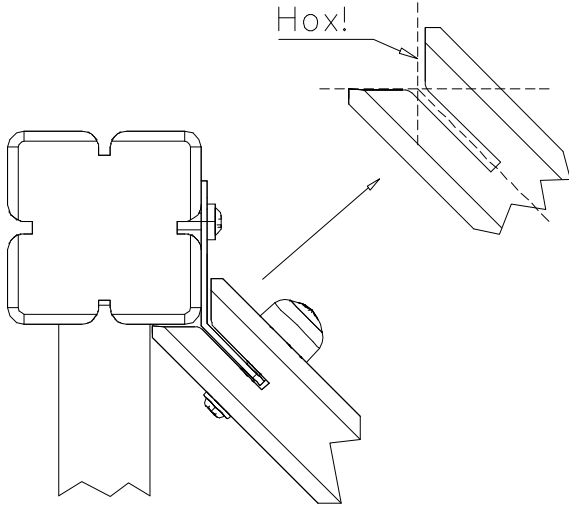

DET 1

DET 2 M8x60  
(909866)

DET 3

DETAILS IN TUBE INSTALLATION GENERAL PAGE

① 905112	PCS 112	② 900240	PCS 26
Ø22		Ø8x70	
③ 903533	PCS 12	④ 905831	PCS 112
SRL12		Ø32x19	
⑤ 909205	PCS 40	⑥ 909208	PCS 32
M8x60		M8	
⑦ 909866	PCS 32	⑧ 980150	PCS 40
M8x60		M8	
○ 707918	PCS 8	○ 905829	PCS 4
20x275x640		Transparent	
		○ COLOR	PCS 4