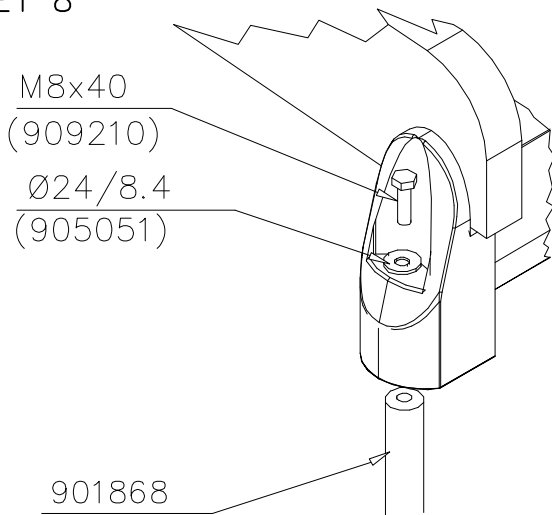

## DEEP FOUNDATION

DATE: 21.9.2016

5(5)

DET 7

Insert sheet metal IN to the plastic cover.

DET 8

DET 9

①	706475	PCS	②	980128	PCS
		1			6
				Ø7x40	
③	909256	PCS			PCS
		6			
				Ø16/8.4	
		PCS			PCS
		PCS			PCS