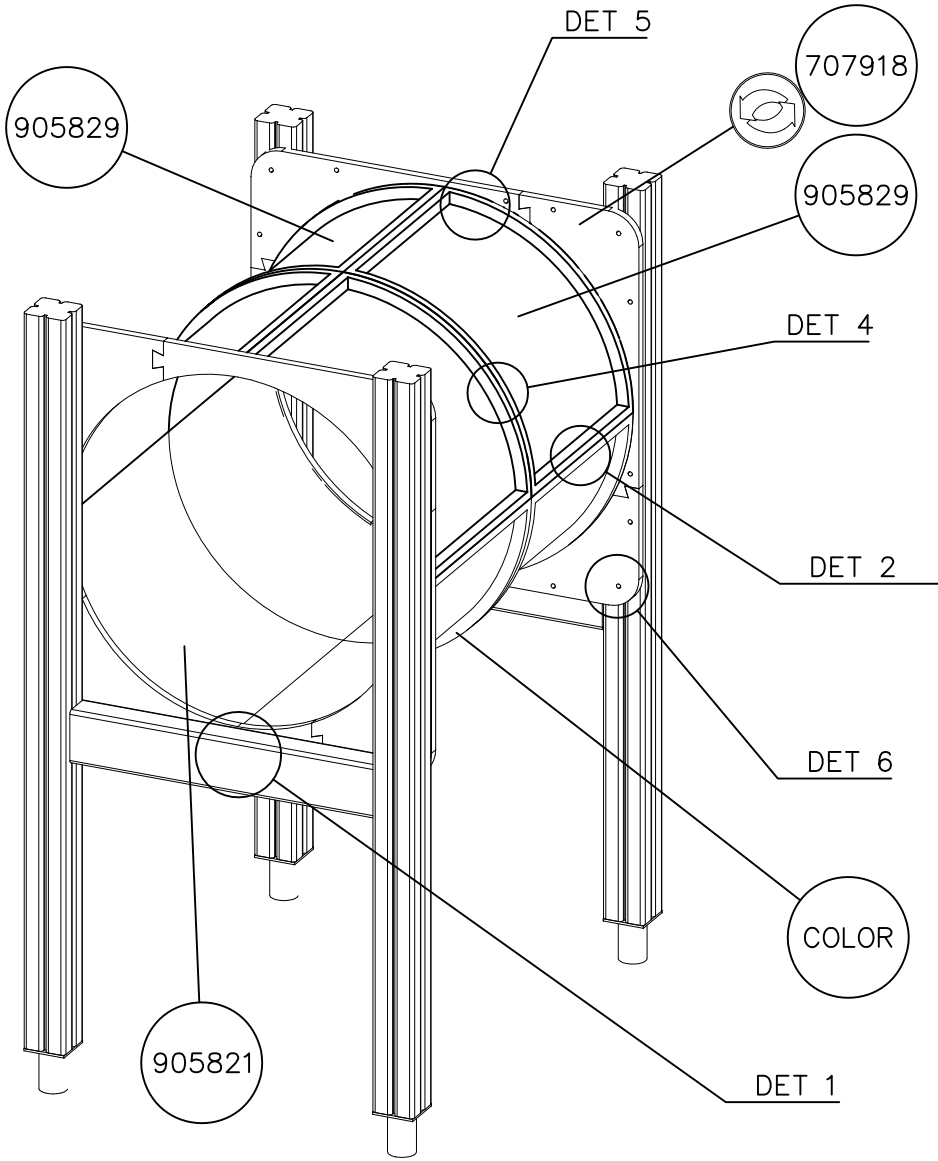

DET 1

DET 2 M8x60  
(909866)

DET 3

DETAILS IN TUBE INSTALLATION GENERAL PAGE

① 905112	PCS 112	② 900240	PCS 26
Ø22		Ø8x70	
③ 903533	PCS 12	④ 905831	PCS 112
SRL12		Ø32x19	
⑤ 909205	PCS 40	⑥ 909208	PCS 32
M8x60		M8	
⑦ 909866	PCS 32	⑧ 980150	PCS 40
M8x60		M8	
○ 707918	PCS 8	○ 905829	PCS 4
20x275x640		Transparent	
		○ COLOR	PCS 4