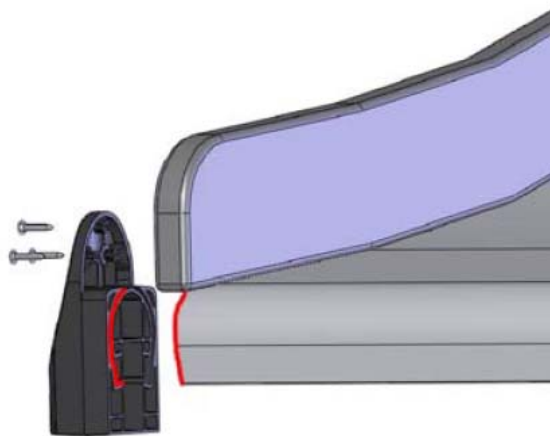

# SLIDE WOOD

DATE: 3.11.2017

4(5)

○ 901879	PCS	⑥ 909509	PCS	⑦ 909139	PCS	⑧ 980154	PCS	⑨ 980128	PCS
	2		2		2		4		6
		M12x50		M12x130		Ø24/13		Ø7x40	

DET 7

Insert sheet metal IN to the plastic cover.

DET 8

① 706448	PCS	② 907696	PCS
	1		4
10x640x1003			
③ 909850	PCS	④ 909256	PCS
	4		4
M8x25		Ø16/8.4x1.6	
⑤ 909633	PCS	⑥ 980123	PCS
	4		4
M8		Ø7x60	
⑦ 706898	PCS		PCS
	1		
10x150x1003			