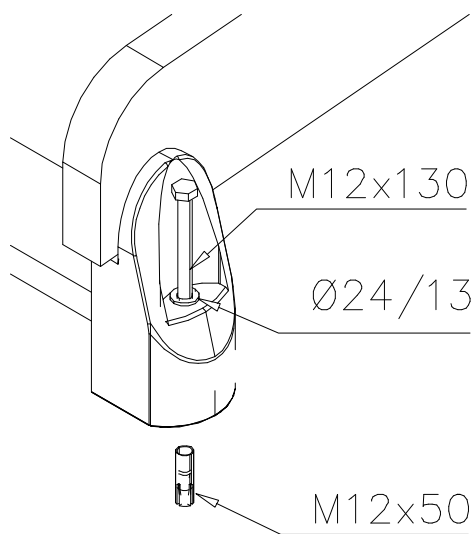

# SLIDE WOOD

DATE: 3.11.2017

4(5)

○ 901879	PCS	⑥ 909509	PCS	⑦ 909139	PCS	⑧ 980154	PCS	⑨ 980128	PCS
	2		2		2		4		6
		M12x50		M12x130		Ø24/13		Ø7x40	

DET 7

Insert sheet metal IN to the plastic cover.

DET 8

① 706448	PCS	② 907696	PCS
	1		4
10x640x1003			
③ 909850	PCS	④ 909256	PCS
	4		4
M8x25		Ø16/8.4x1.6	
⑤ 909633	PCS	⑥ 980123	PCS
	4		4
M8		Ø7x60	
⑦ 706898	PCS		PCS
	1		
10x150x1003			