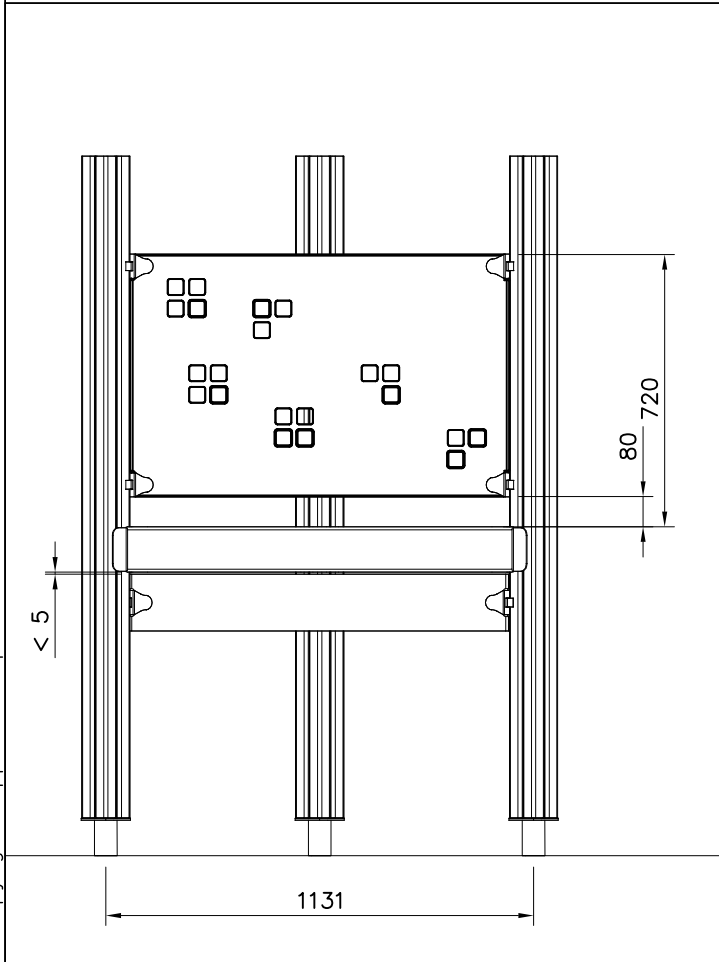

# SLIDE WOOD

DATE: 3.11.2017

4(5)

○ 901879	PCS	⑥ 909509	PCS	⑦ 909139	PCS	⑧ 980154	PCS	⑨ 980128	PCS
	2		2		2		4		6
		M12x50		M12x130		Ø24/13		Ø7x40	

DET 7

Insert sheet metal IN to the plastic cover.

DET 8

① 706448	PCS	② 907696	PCS
	1		4
10x640x1003			
③ 909850	PCS	④ 909256	PCS
	4		4
M8x25		Ø16/8.4x1.6	
⑤ 909633	PCS	⑥ 980123	PCS
	4		4
M8		Ø7x60	
⑦ 706898	PCS		PCS
	1		
10x150x1003			