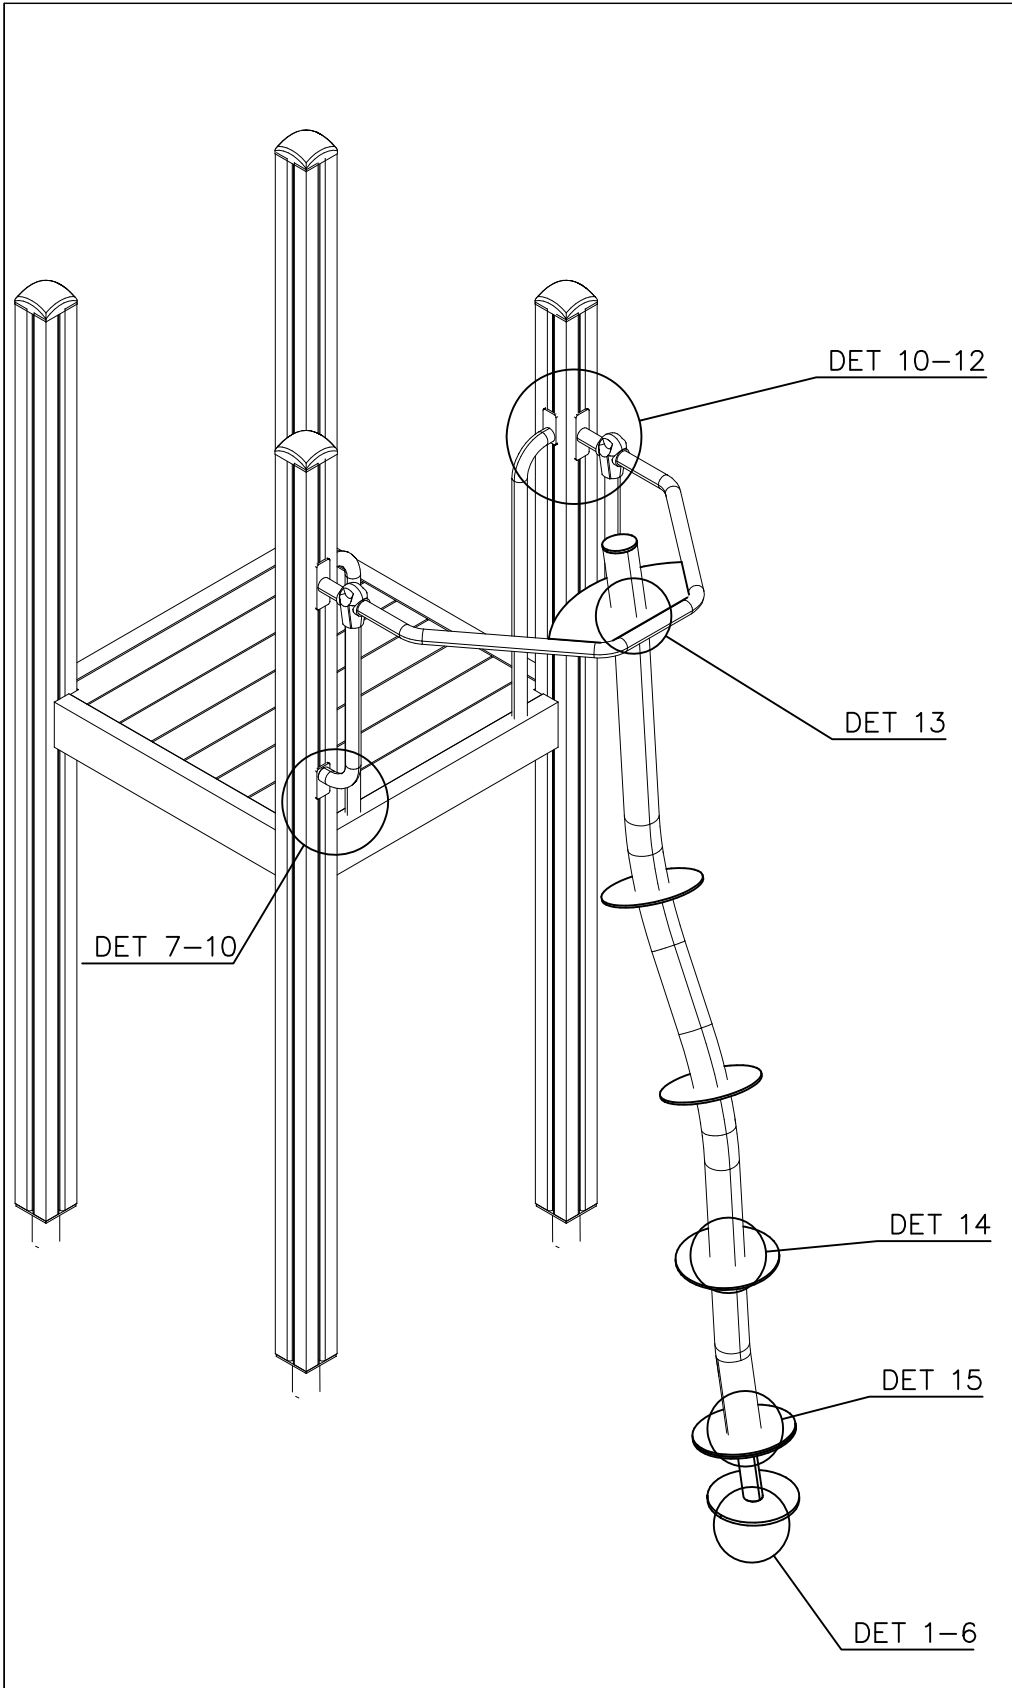

LAPPSET® FASTENER KIT

707854

DATE: 12.5.2016

1(4)

① 900240	PCS 8	② 900342	PCS 4
Ø8x70		M8x16	
③ 900348	PCS 18	④ 900727	PCS 2
M8x30		M10x80	
⑤ 901182	PCS 2	⑥ 901900	PCS 4
Ø11/M8x40		20.5x36.2x56	
⑦ 901902	PCS 4	⑧ 904800	PCS 1
30.7x60.9x100		Ø76x25	
⑨ 905083	PCS 4	⑩ 905112	PCS 4
Ø32		Ø22	
⑪ 905857	PCS 6	⑫ 909256	PCS 32
M8x35		Ø16/8.4x1.6	
⑬ 909850	PCS 2	⑭ 909633	PCS 24
M8x25		M8	
⑮ 909855	PCS 4	⑯ 980160	PCS 6
M8x35		M8	

⑰ 909628	PCS 4	⑱ 909638	PCS 8
	SURF		DEEP
M10x100		Ø20/10.5	
⑰ 909628	PCS 4	⑳ 909637	PCS 4
	DEEP		DEEP
M10x30		M10