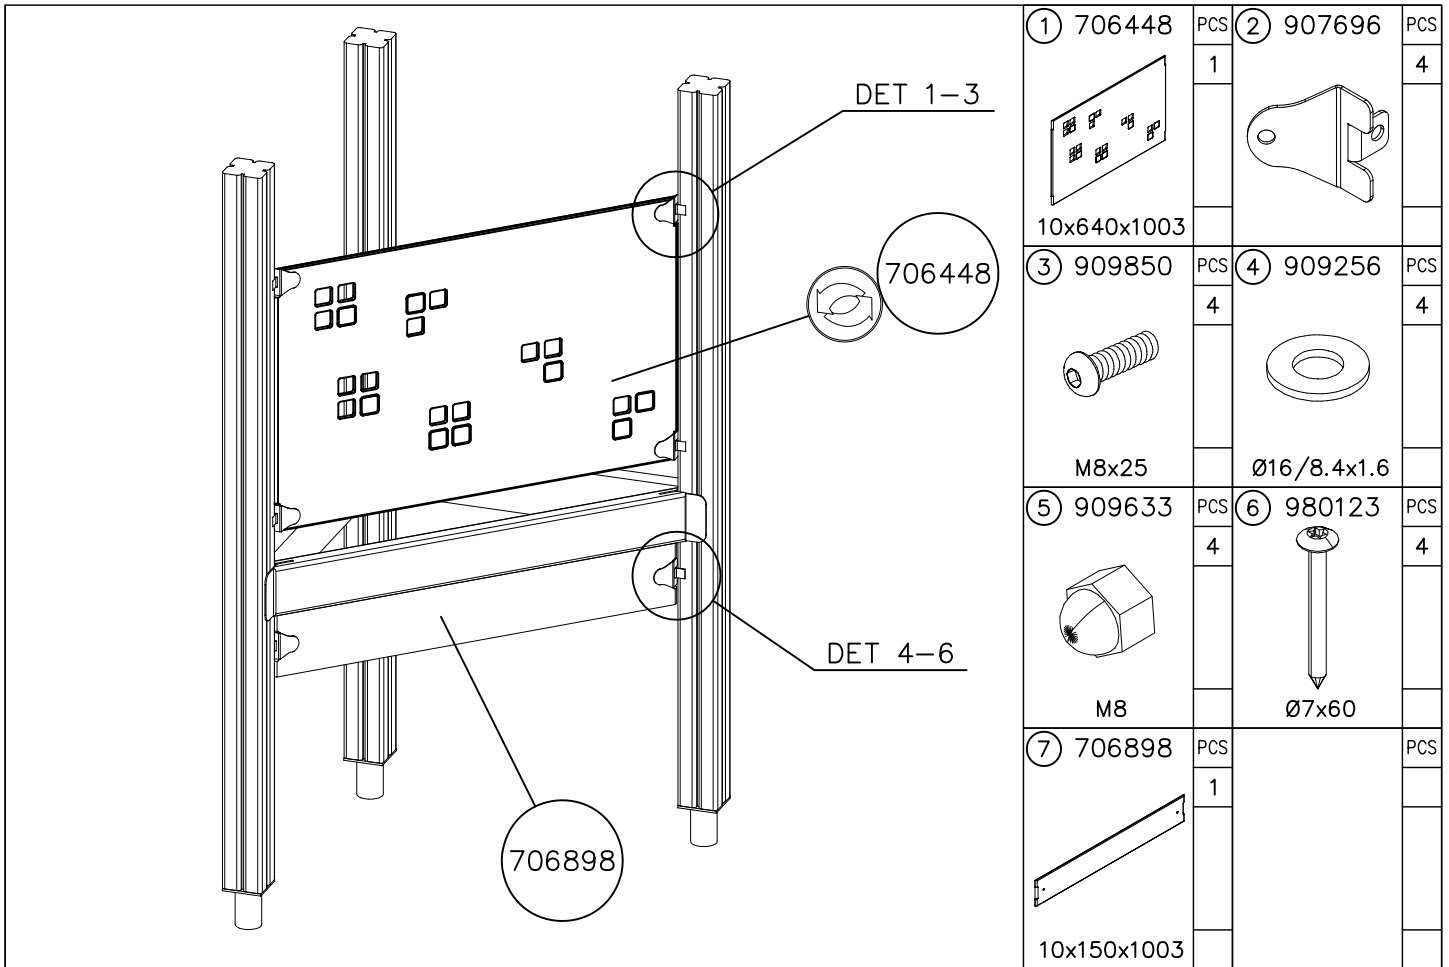

# SLIDE WOOD

DATE: 3.11.2017

4(5)

○ 901879	PCS	⑥ 909509	PCS	⑦ 909139	PCS	⑧ 980154	PCS	⑨ 980128	PCS
	2		2		2		4		6
		M12x50		M12x130		Ø24/13		Ø7x40	

DET 7

Insert sheet metal IN to the plastic cover.

DET 8

① 706448	PCS	② 907696	PCS
	1		4
10x640x1003			
③ 909850	PCS	④ 909256	PCS
	4		4
M8x25		Ø16/8.4x1.6	
⑤ 909633	PCS	⑥ 980123	PCS
	4		4
M8		Ø7x60	
⑦ 706898	PCS		PCS
	1		
10x150x1003			