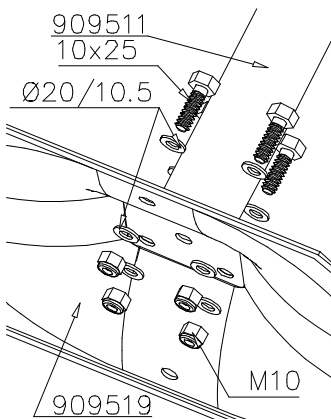

①	909511	PCS	②	909519	PCS
		1			1
③	909637	PCS	④	909638	PCS
		4			8
	M10			Ø20/10.5	
⑤	909639	PCS			PCS
		4			
	M10x25				
		PCS			PCS
		PCS			PCS
		PCS			PCS
		PCS			PCS
		PCS			PCS

DET 1