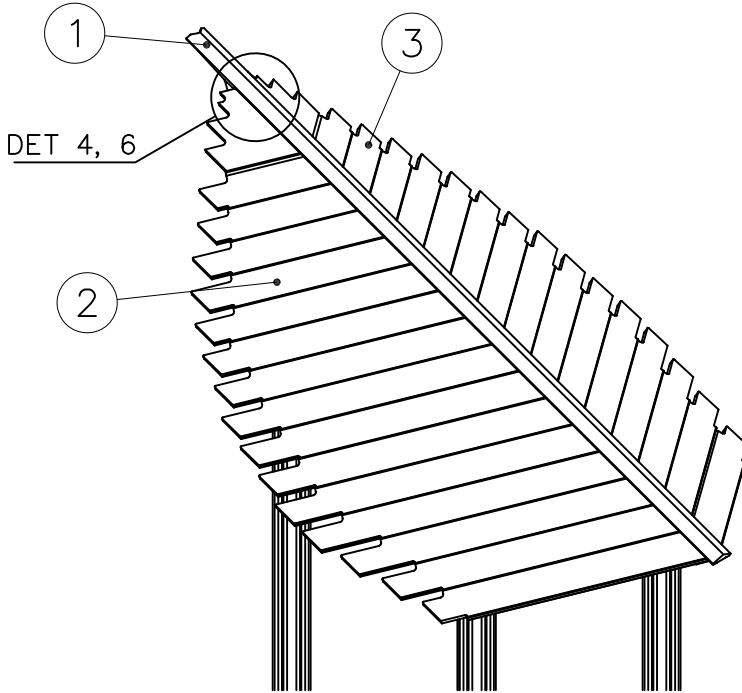

① 705190	PCS	② 705199	PCS
	1		1
L=2400			
③ 705272	PCS	④ 705528	PCS
	1		1
⑤ 705529	PCS	⑥ 980104	PCS
	1		4
		Ø5x90	
⑦ 905087	PCS	⑧ 909137	PCS
	4		4
		M12x160	
⑨ 909248	PCS	⑩ 980128	PCS
	4		6
M12		Ø7x40	
⑪ 980154	PCS		PCS
	4		
Ø24/13			
	PCS		PCS
	PCS		PCS