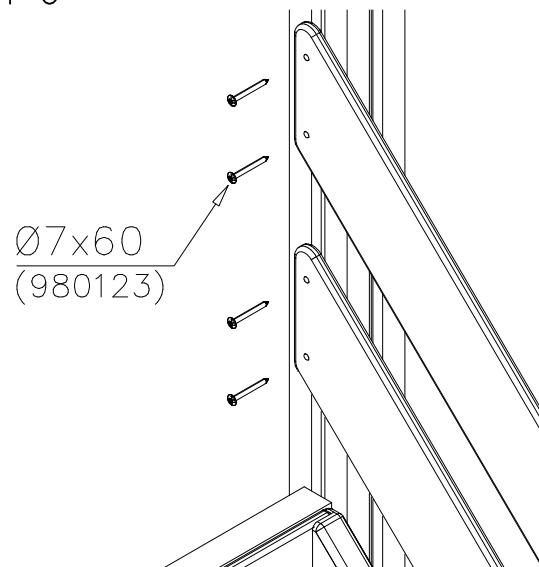

STAIRS OPTIONS +870

707191 	707191-602 DARK BROWN 707191-603 LIGHT BROWN 707191-604 LIGHT GRAY	
---	--	--

RAILING OPTIONS

RAILS 707146  15x145x1153	707146-701 BLUE 707146-702 YELLOW 707146-703 LIME 707146-704 DARK GRAY 707146-705 LIGHT GRAY 707146-706 RED	707146-707 GREEN 707146-708 FUXIA
---	--	--------------------------------------