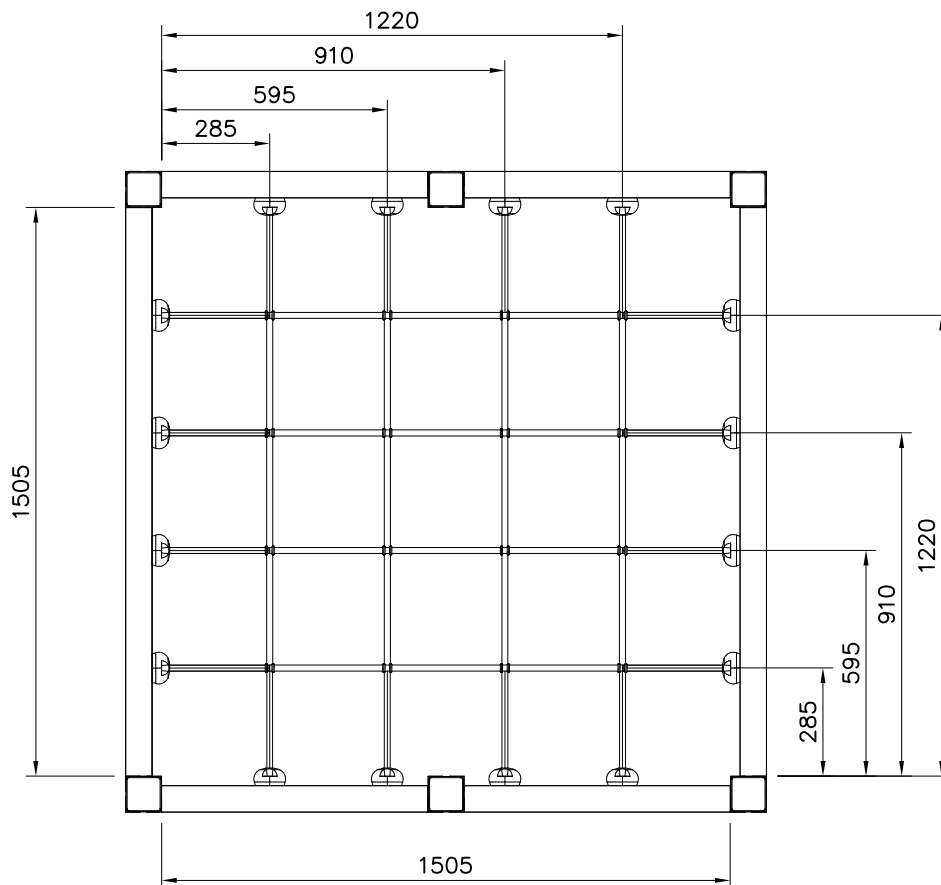

① 706485	PCS	② 980123	PCS
	1		32
1555x1555		Ø7x60	
	PCS	③ 909256	PCS
			32
		Ø16/8.4	
	PCS		PCS
	PCS		PCS

1: 20