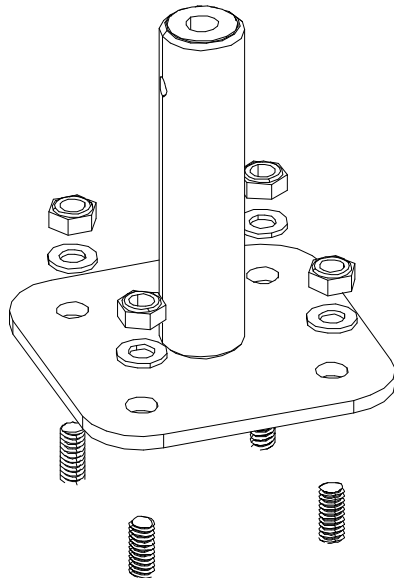

① 901920	PCS	② 909628	PCS
	1		4
150x130x130		M10x100	
	PCS		PCS

Pre-drill hole
10 ↓ 90 (x4)