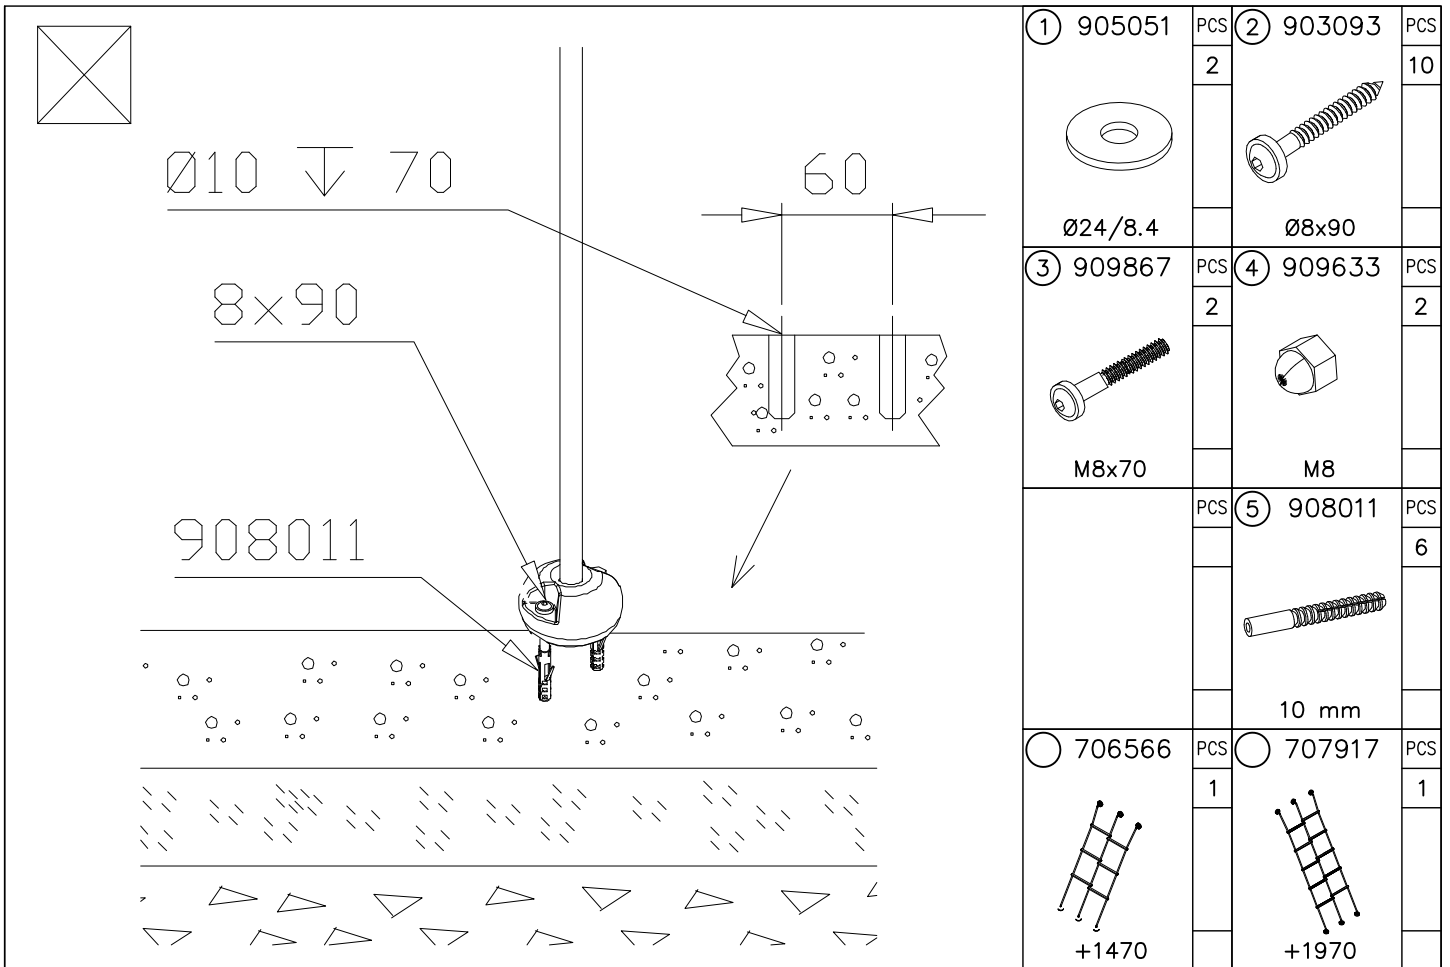

+870

+1470

+1970

LAPPSET®

SURF. FOUNDATION

ROPE LADDER

DATE: 30.9.2016

1(1)