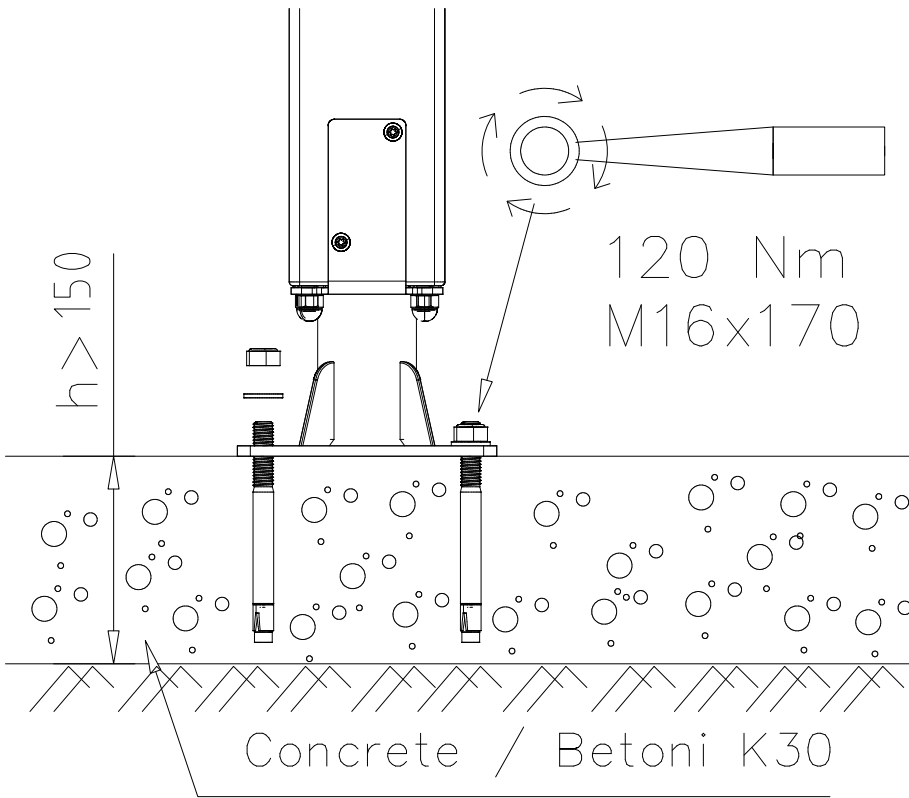

① 904336	PCS	② 906746	PCS
	6		3
			
Ø6x20		Size L, Grey	
③ 902232	PCS	④ 905090	PCS
	3		3
			
M10x55		Ø45	
⑤ 901302	PCS	⑥ 909637	PCS
	3		3
			
Ø20/10.5		M10	
⑦ 905115	PCS		PCS
	3		
			
Ø30			
	PCS		PCS
	PCS		PCS
○ 707735	PCS		PCS
	3		
			
15x702x550			
	PCS		PCS

① 980123	PCS	② 909256	PCS
	8		8
Ø7x60		Ø16/8.4	
	PCS		PCS
	PCS		PCS
	PCS		PCS
○ 705566	PCS	○ 705590	PCS
			
140x120x2294		120x200x2294	
○ 905780	PCS	○ 905761	PCS
			
SURFACE		DEEP	
	PCS		PCS
	PCS		PCS

DET 1

DET 2

LAPPSET® SURF. FOUNDATION

FOOT 120x120 POST AND BEAMS

DATE: 21.4.2016

4A

① 904450	PCS	② 905104	PCS
	4		4
M16x170		M10	
	PCS		PCS
	PCS		PCS
	PCS		PCS
○ 905780	PCS		PCS
			
SURFACE			

$\varnothing 16 \downarrow > 130$