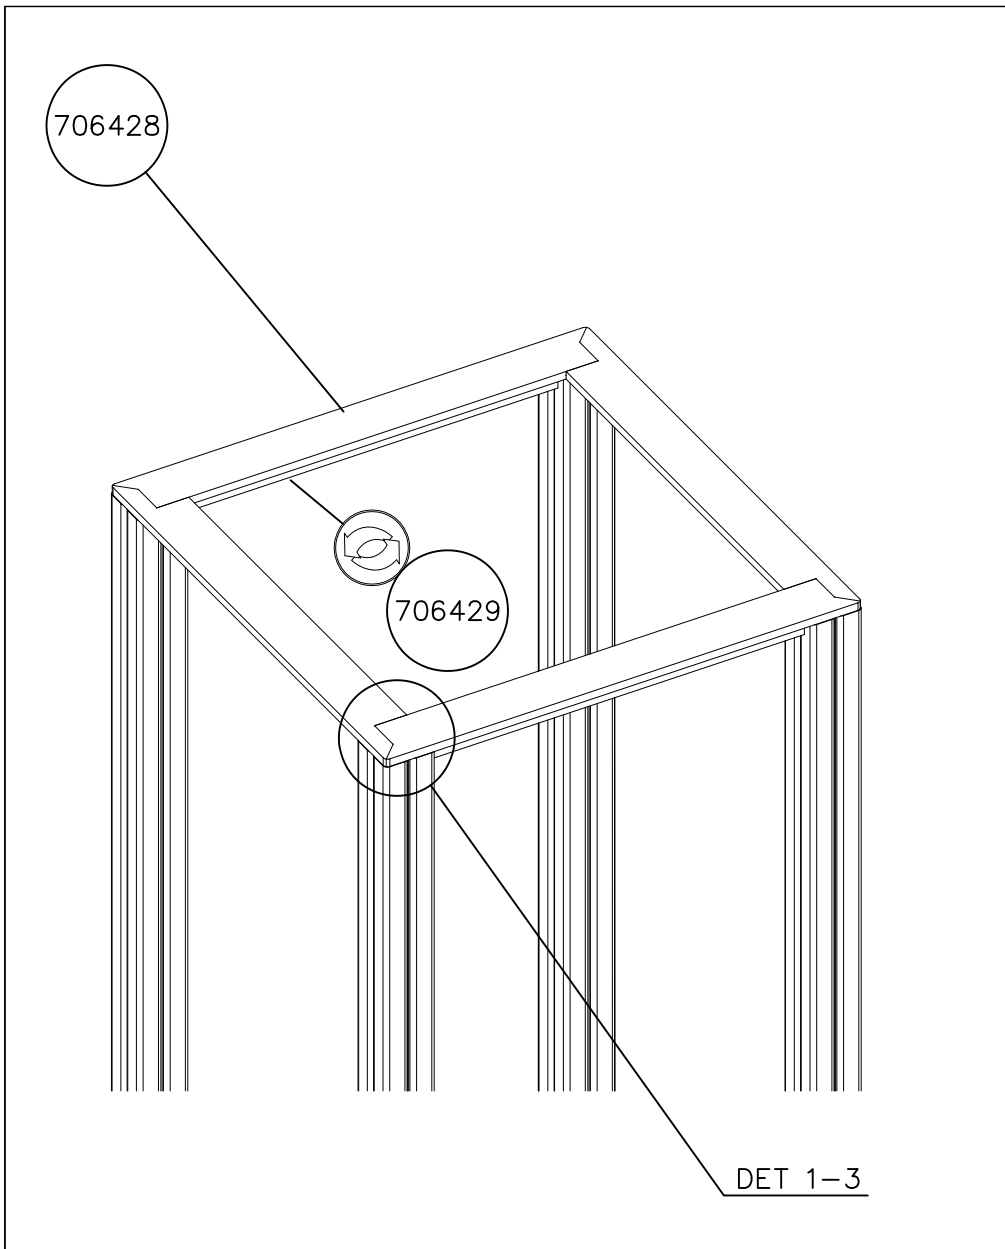

① 706428	PCS	② 706429	PCS
	4		4
15x93x888.5		32x45x705	
③ 900850	PCS	④ 907911	PCS
	8		8
M6		M6x12	
⑤ 980123	PCS	⑥ 980128	PCS
	8		12
Ø7x60		Ø7x40	
	PCS		PCS
	PCS		PCS

STRIP OPTIONS

706429

32x45x705

706429-602	DARK BROWN
706429-603	LIGHT BROWN
706429-604	LIGHT GRAY