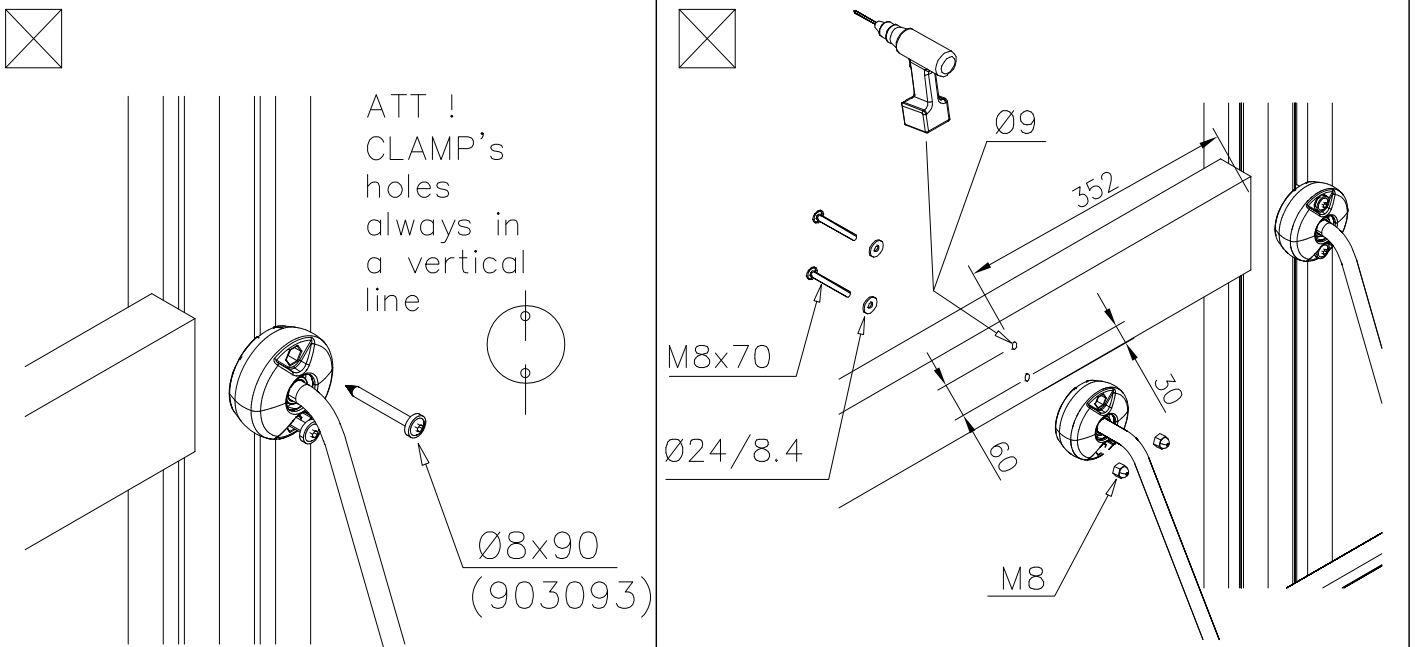

ROPE LADDER OPTIONS

xxxxxx-301	BLUE
xxxxxx-302	RED
xxxxxx-303	BEIGE
xxxxxx-304	GRAY
xxxxxx-305	BLACK
xxxxxx-306	YELLOW