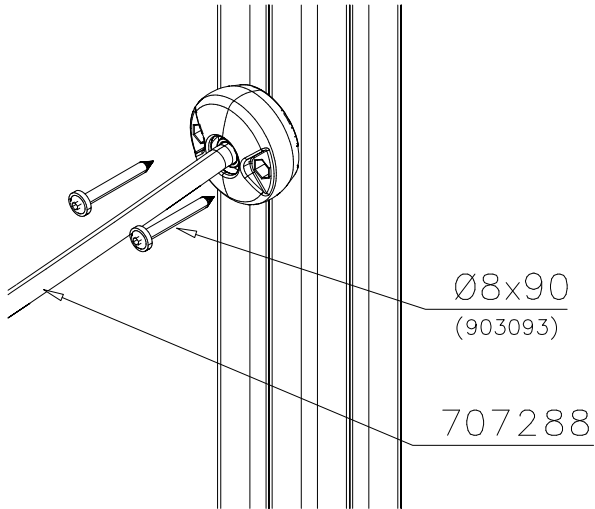

DET 13

DET 14

DET 15

DET 16

DET 17

DET 18