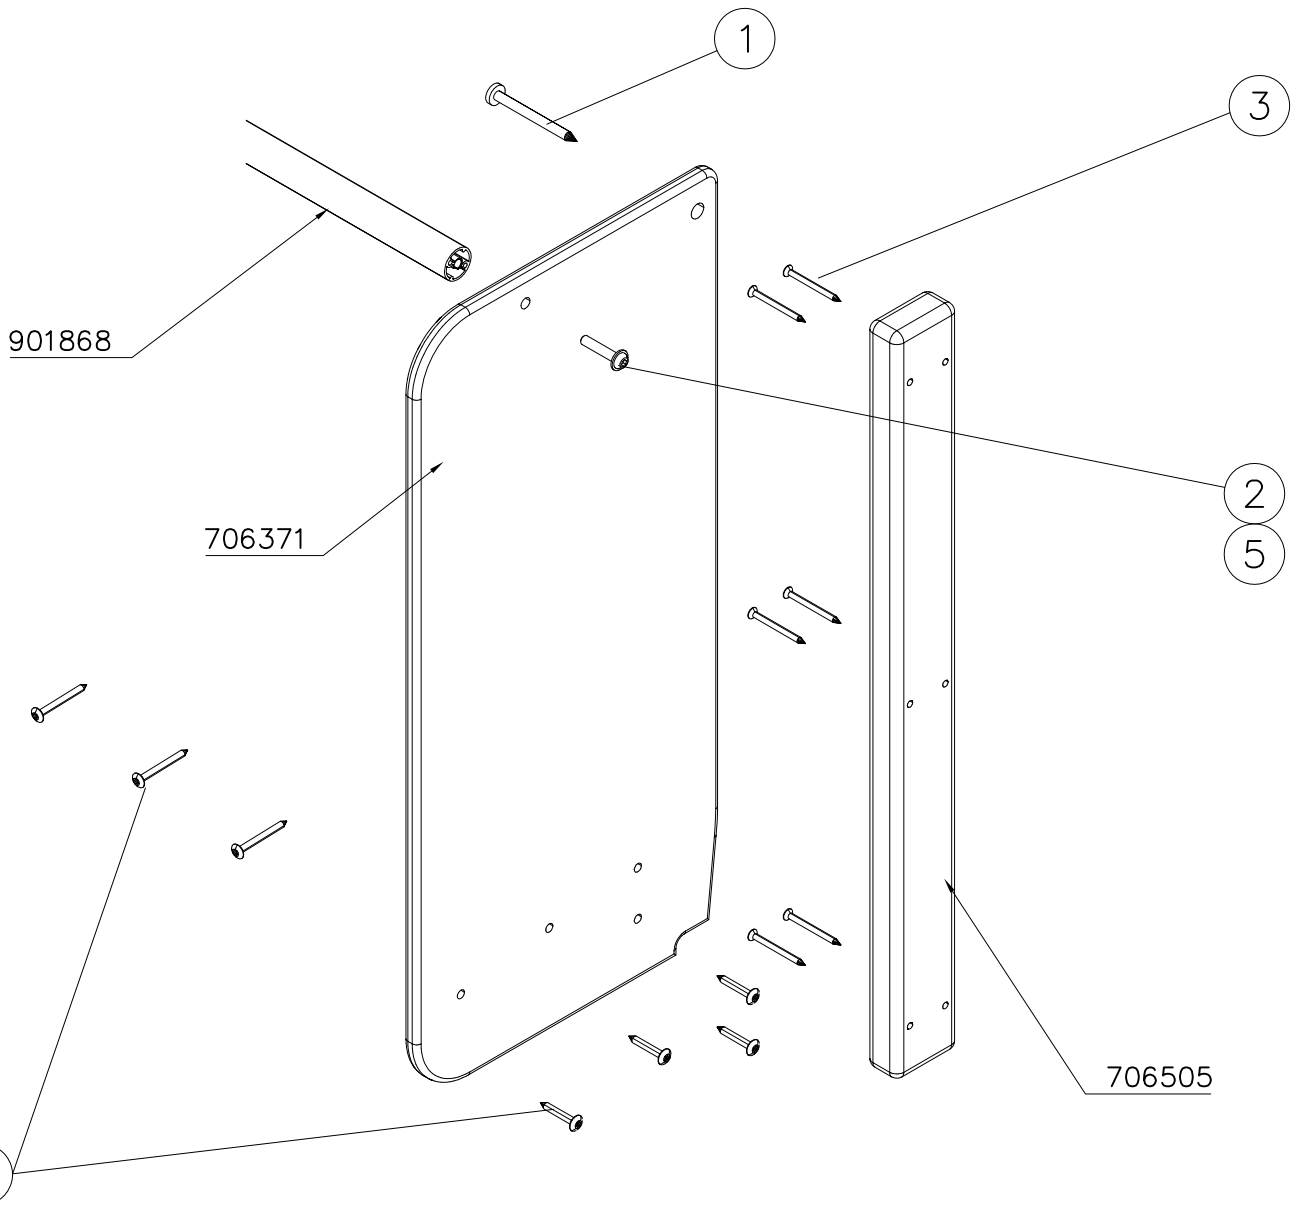

○ SLIDE	PCS	○ SLIDE	PCS	○ 706371	PCS	○ 706505	PCS	○ 901868	PCS	① 903093	PCS
	1		1		2		2		1		2
+1470		+870		15x345x750		35x70x730		Ø34x598		Ø8x90	
② 909876	PCS	③ 980100	PCS	④ 980128	PCS	⑤ 999561	PCS				
	2		12		11		1				
M8x40		Ø5x60		Ø7x40		10g