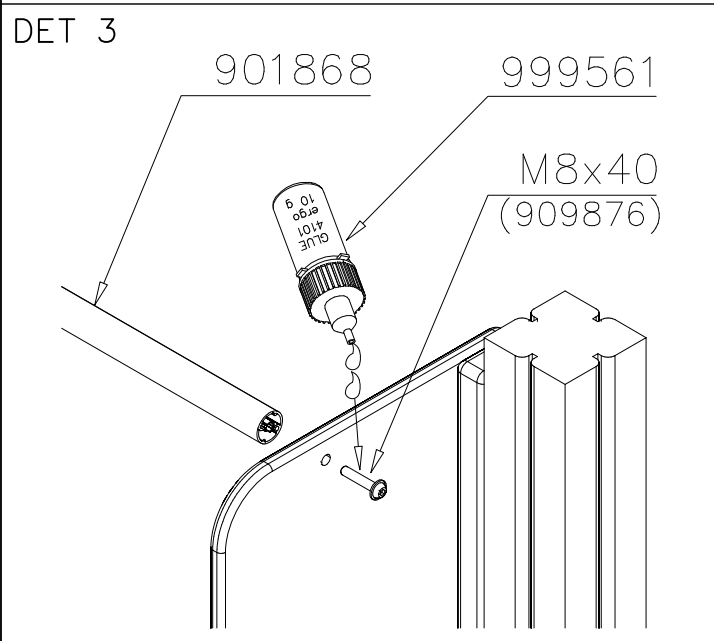

LAPPSET

DEEP FOUNDATION

SLIDE WOOD

DATE: 3.11.2017

4(5)

○ 707133	PCS	○ 901868	PCS	○ 901879	PCS	⑥ 909210	PCS	⑦ 905051	PCS	⑧ 980128	PCS
	1		2		2		4		4		6
10x80x745		Ø30x598				M8x40		Ø24/8.4		Ø7x40	

DET 6

Insert sheet metal IN to the plastic cover.