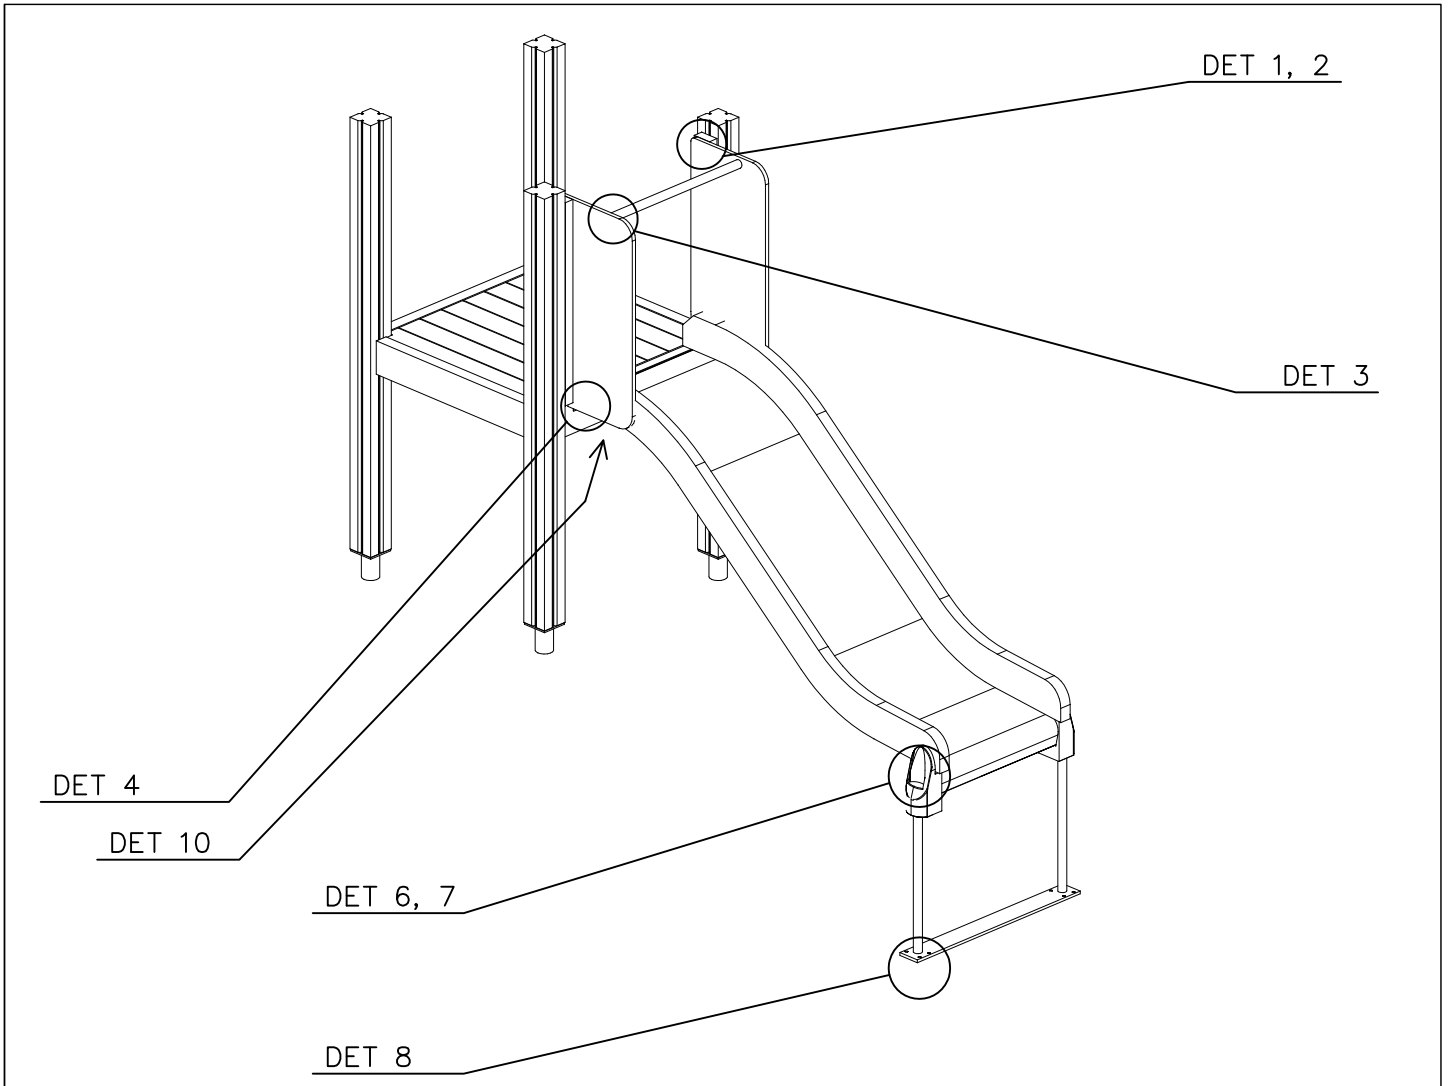

⑤	909639	PCS	⑥	905104	PCS
		4			4
	M10x25			M10	

OPTION FOOT

①	911155	PCS			PCS
		1			
	90x90x650				

LAPPSET

DEEP FOUNDATION

SLIDE WOOD

DATE: 22.5.2015

1(1)