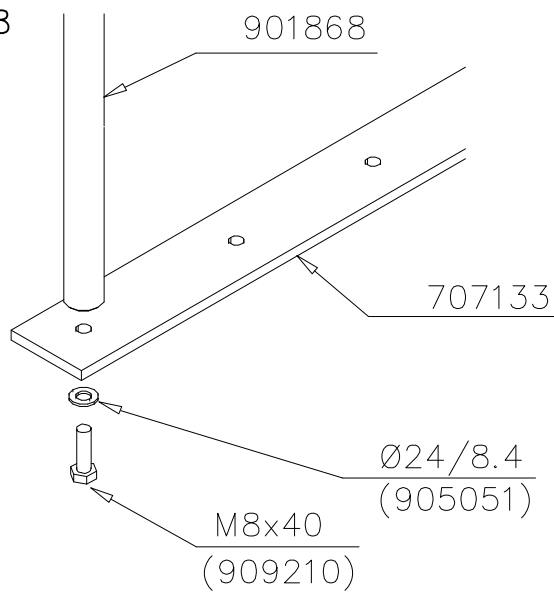

DET 6

Insert sheet metal IN to the plastic cover.

DET 8