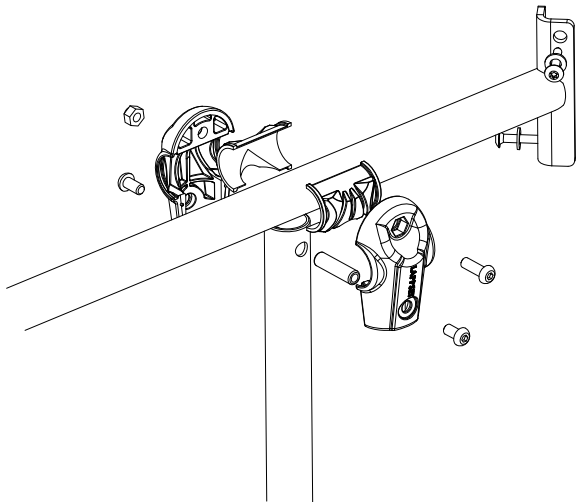

OPTION 2. Wall on either side (move vertical bar 70mm)

DET 1

DET 2

LAPPSET® DEEP FOUNDATION

707864

DATE: 16.6.2017

1(3)

DET 1