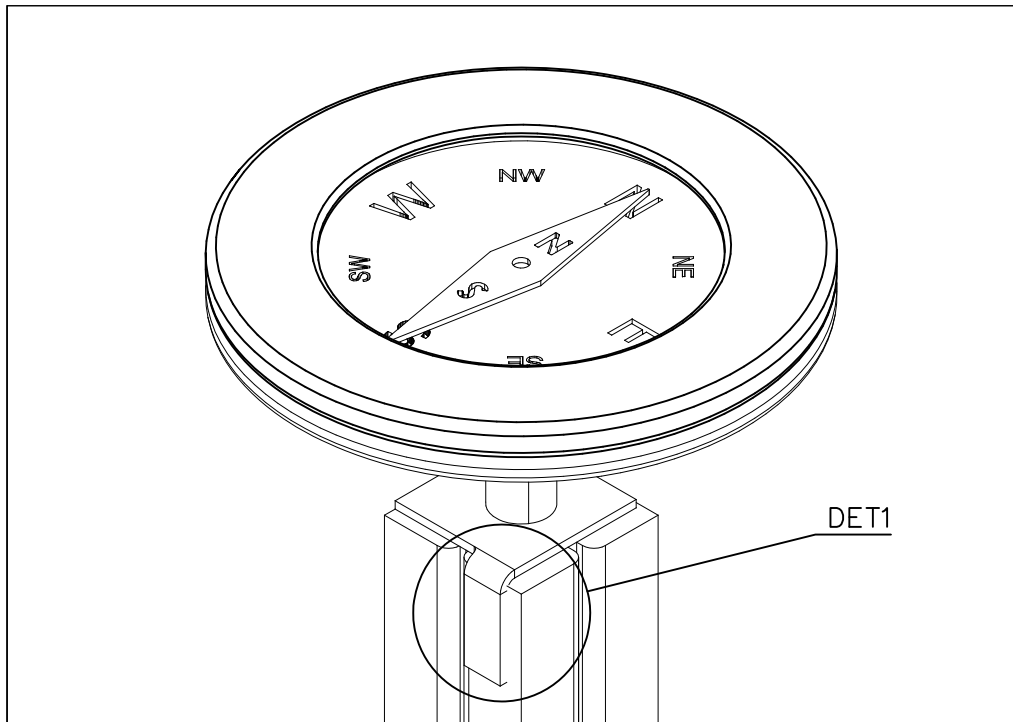

① 900240	PCS		PCS
	2		
Ø8x70			
	PCS		PCS
	PCS		PCS

○ 707302	PCS	○ 707303	PCS
	1		1
○ 707304	PCS	○ 707305	PCS
	1		1
	PCS		PCS

	PCS		PCS
	PCS		PCS