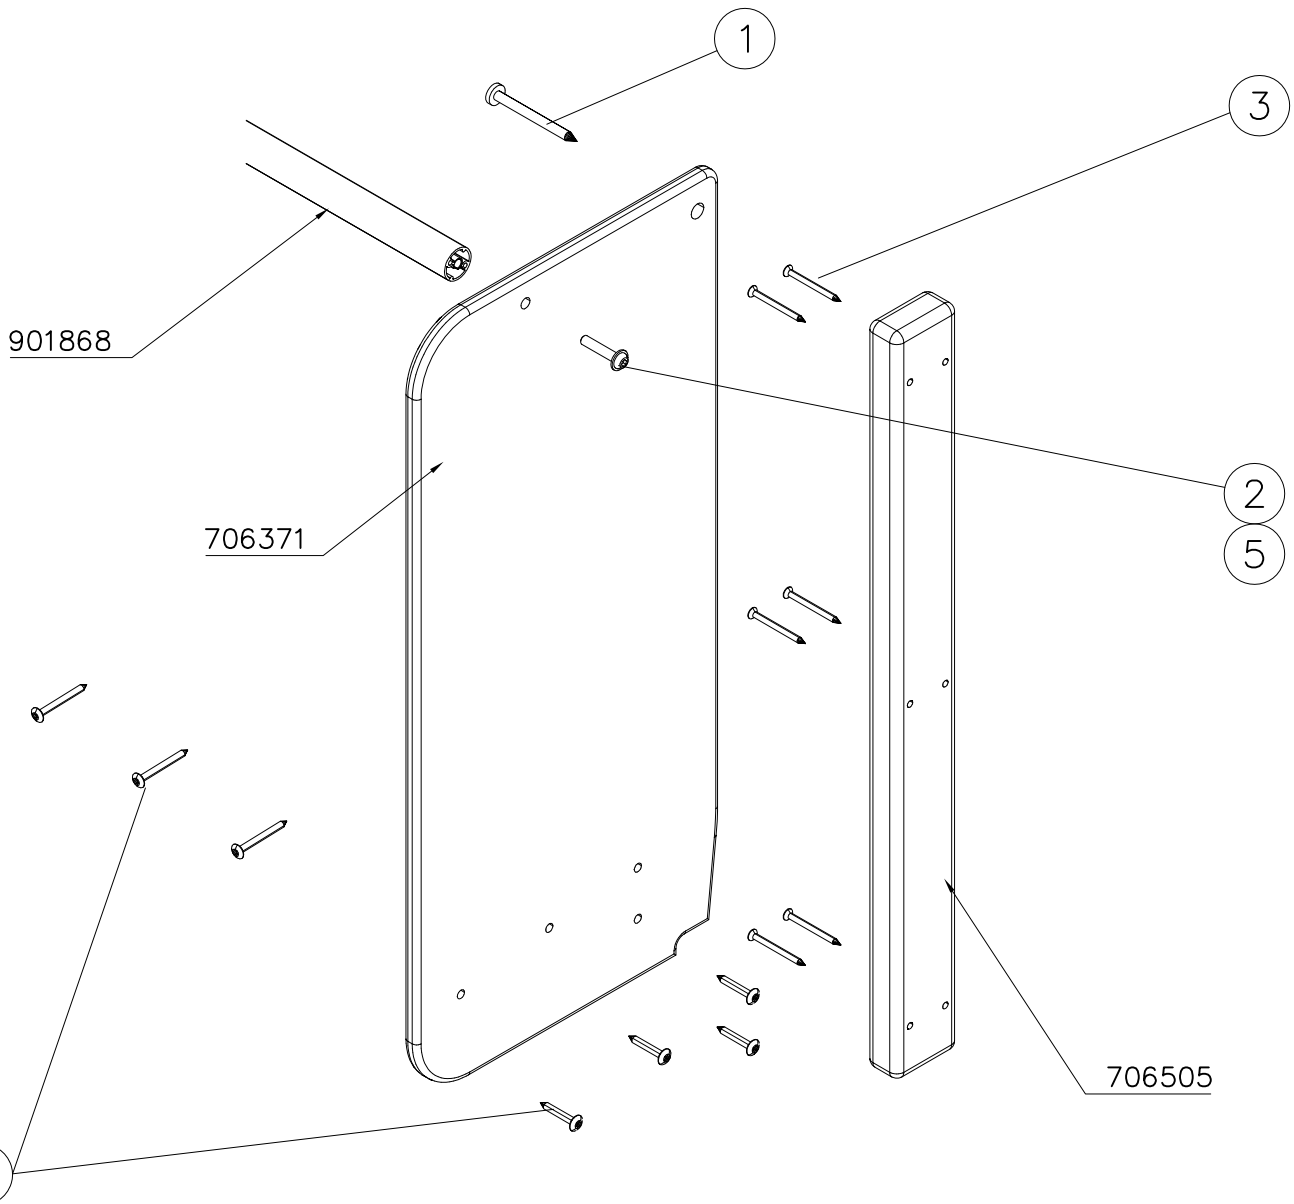

○ SLIDE	PCS	○ SLIDE	PCS	○ 706371	PCS	○ 706505	PCS	○ 901868	PCS	① 903093	PCS
	1		1		2		2		1		2
+1470		+870		15x345x750		35x70x730		Ø34x598		Ø8x90	
② 909876	PCS	③ 980100	PCS	④ 980128	PCS	⑤ 999561	PCS				
	2		12		11		1				
M8x40		Ø5x60		Ø7x40		10g