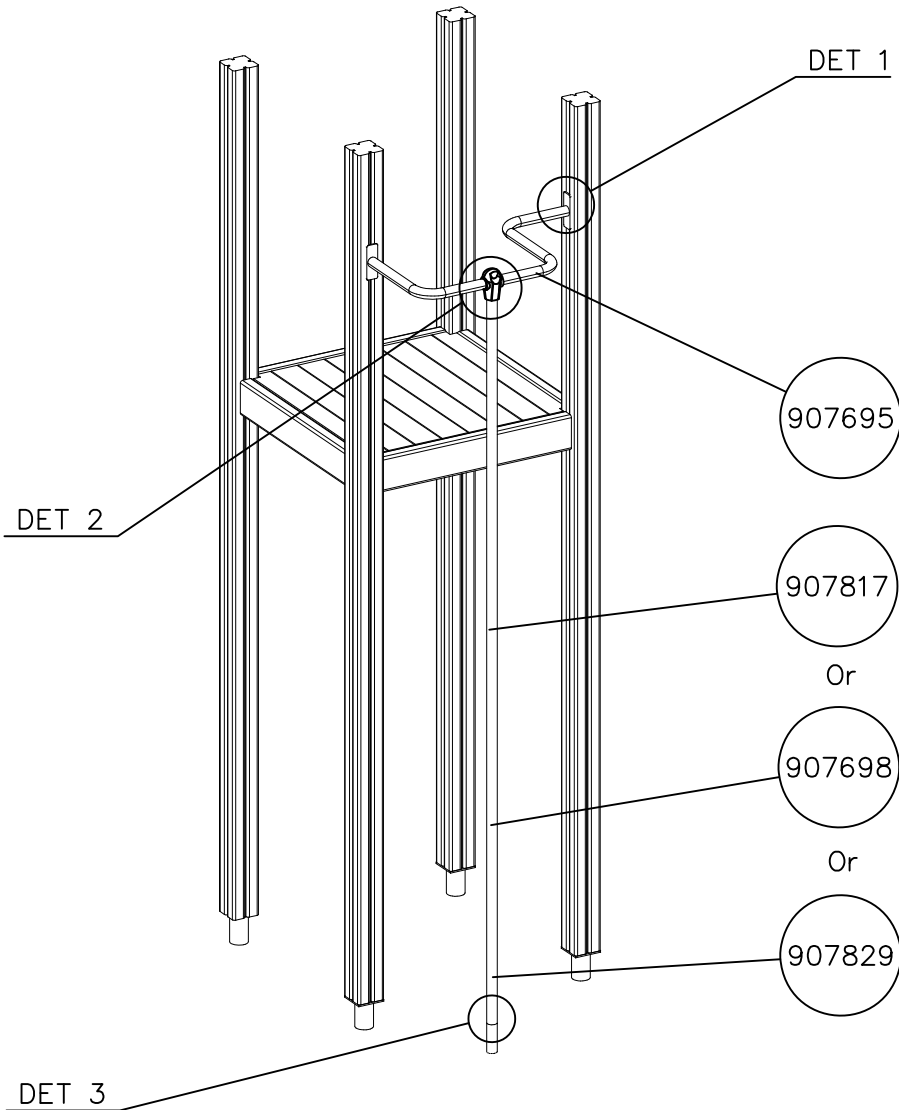

① 900240	PCS 4	② 900342	PCS 2
Ø8x70		M8x16	
③ 901900	PCS 2	④ 901939	PCS 1
20.5x36.2x56		M12x70	
⑤ 909850	PCS 1	⑥ 980150	PCS 1
M8x25		M8	
⑦ 901182	PCS 1	⑧ 901902	PCS 2
Ø11/M8x40		30.7x60.9x100	
	PCS		PCS
	PCS		PCS
○ 907829	PCS 1	○ 907698	PCS 1
Ø33,7x1454		Ø33,7x2054	
○ 907817	PCS 1	○ 907695	PCS 1
Ø33,7x2554