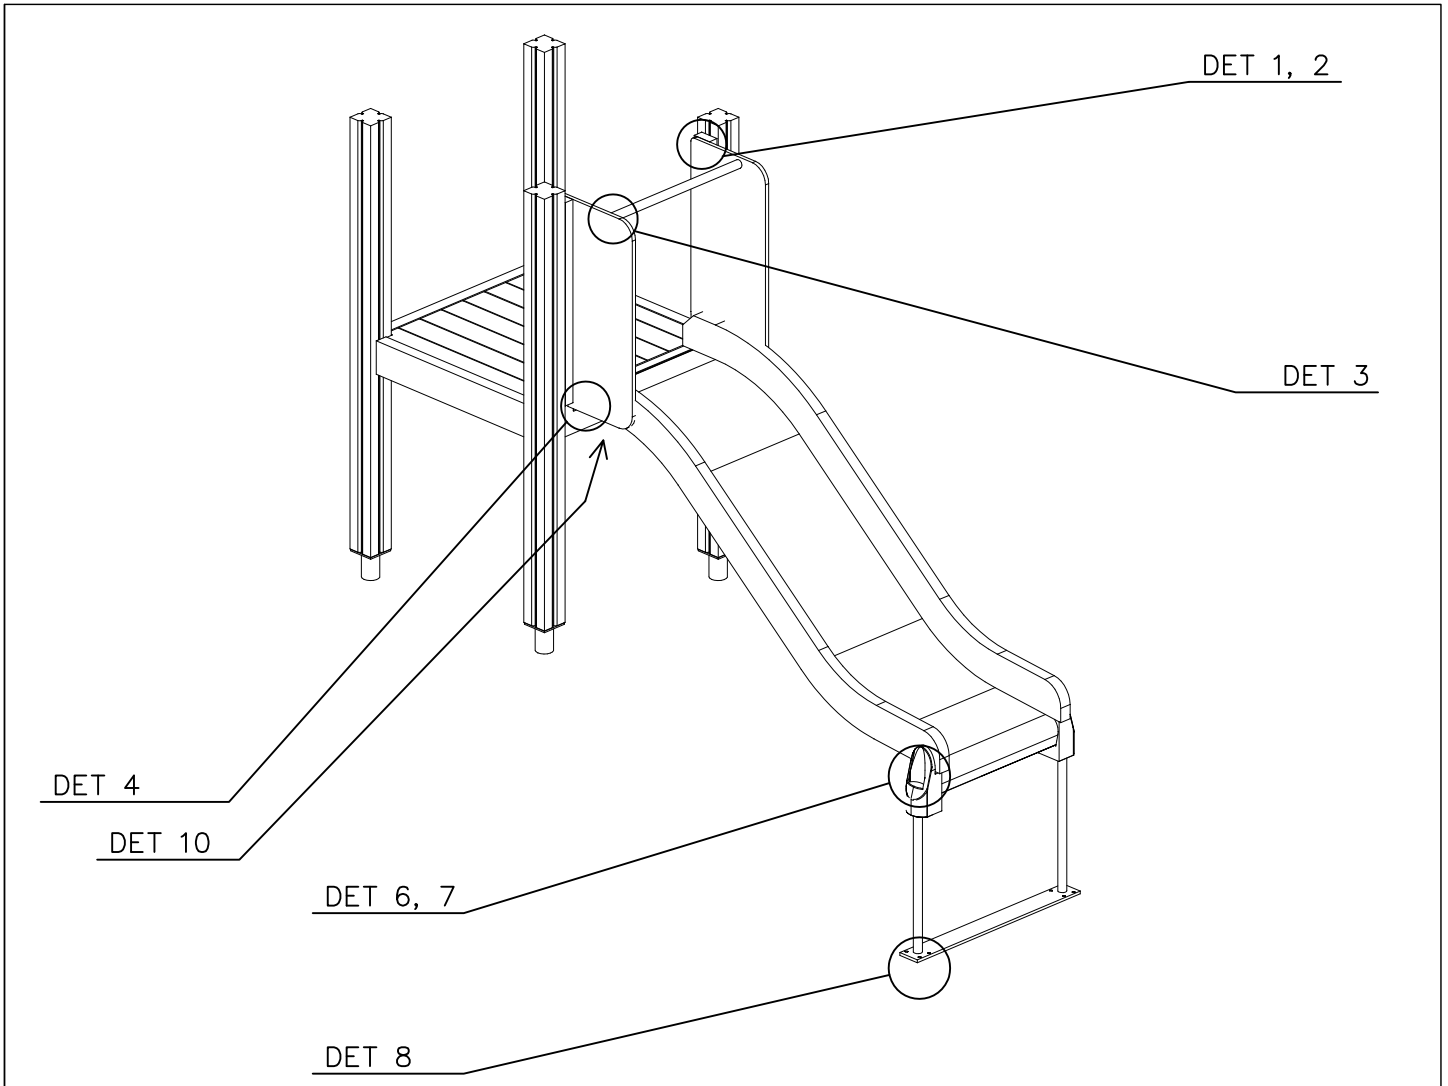

⑤	909639	PCS	⑥	905104	PCS
		4		4	
	M10x25		M10		

OPTION FOOT

①	911155	PCS		PCS
		1		
	90x90x650			

LAPPSET

DEEP FOUNDATION

SLIDE WOOD

DATE: 22.5.2015

1(1)