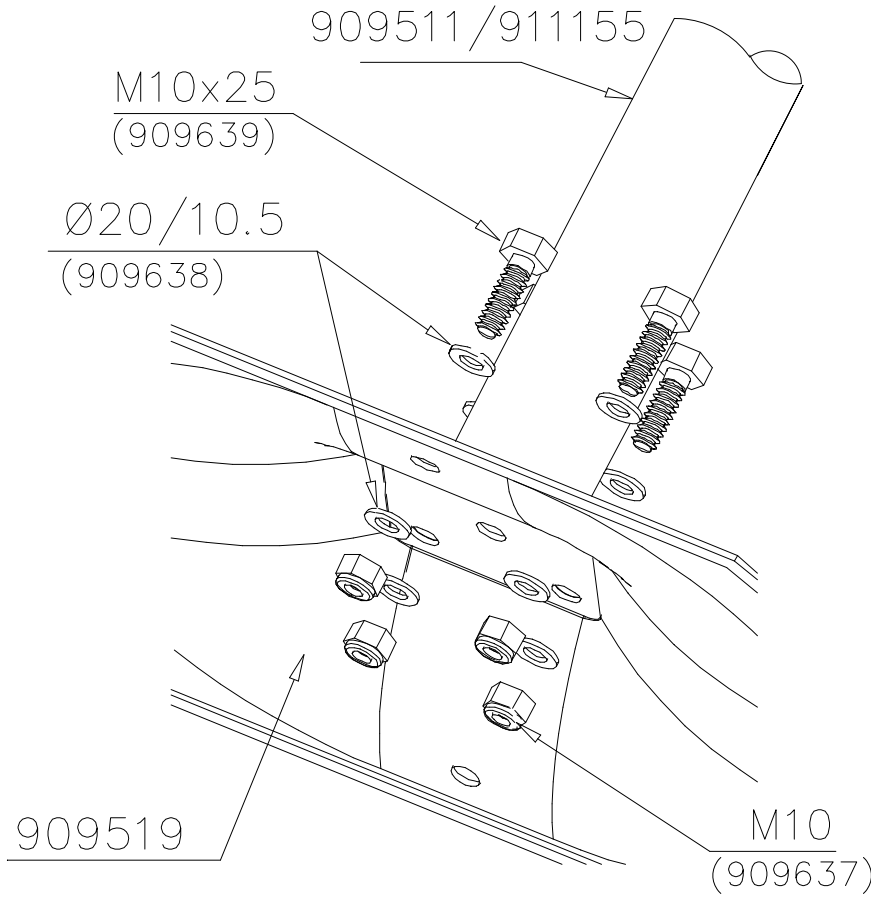

② 905104	PCS		PCS
	4		
 M10	PCS		PCS

905104

LAPPSET® DEEP FOUNDATION

FOOT

DATE: 15.5.2018

1(1)

①	909511	PCS	②	909519	PCS
		1		1	
	90x90x650		50x380x380		

③	909637	PCS	④	909638	PCS
		4		8	
	M10		Ø20/10.5		