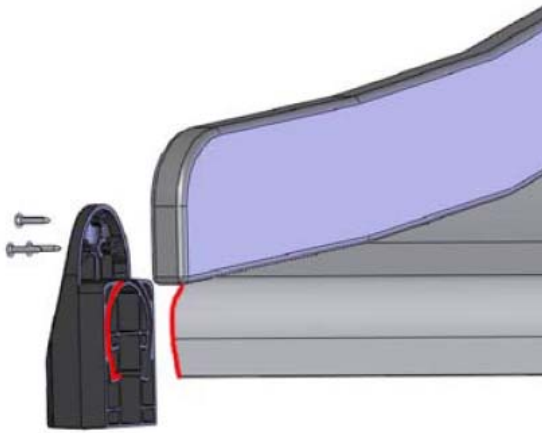

LAPPSET

DEEP FOUNDATION

SLIDE WOOD

DATE: 3.11.2017

4(5)

○ 707133	PCS	○ 901868	PCS	○ 901879	PCS	⑥ 909210	PCS	⑦ 905051	PCS	⑧ 980128	PCS
	1		2		2		4		4		6
10x80x745		Ø30x598				M8x40		Ø24/8.4		Ø7x40	

DET 6

Insert sheet metal IN to the plastic cover.