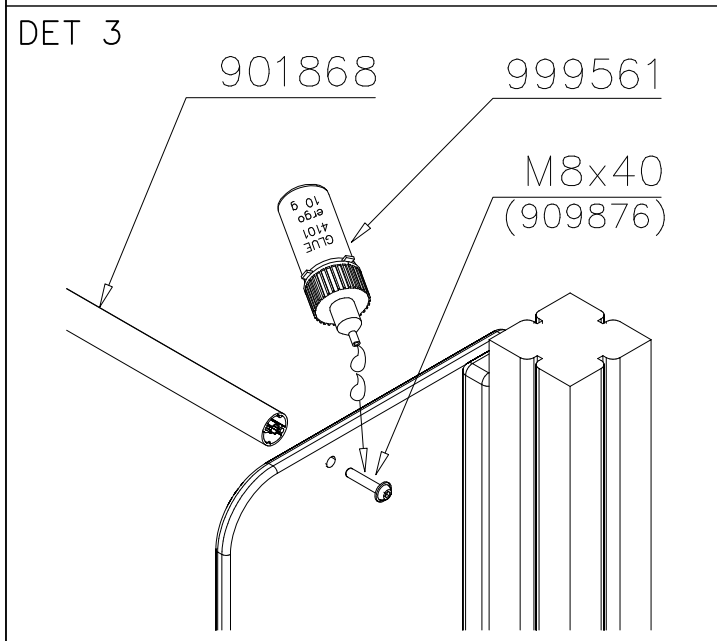

LAPPSET

DEEP FOUNDATION

SLIDE WOOD

DATE: 3.11.2017

4(5)

○ 707133	PCS	○ 901868	PCS	○ 901879	PCS	⑥ 909210	PCS	⑦ 905051	PCS	⑧ 980128	PCS
	1		2		2		4		4		6
10x80x745		Ø30x598				M8x40		Ø24/8.4		Ø7x40	

DET 6

Insert sheet metal IN to the plastic cover.