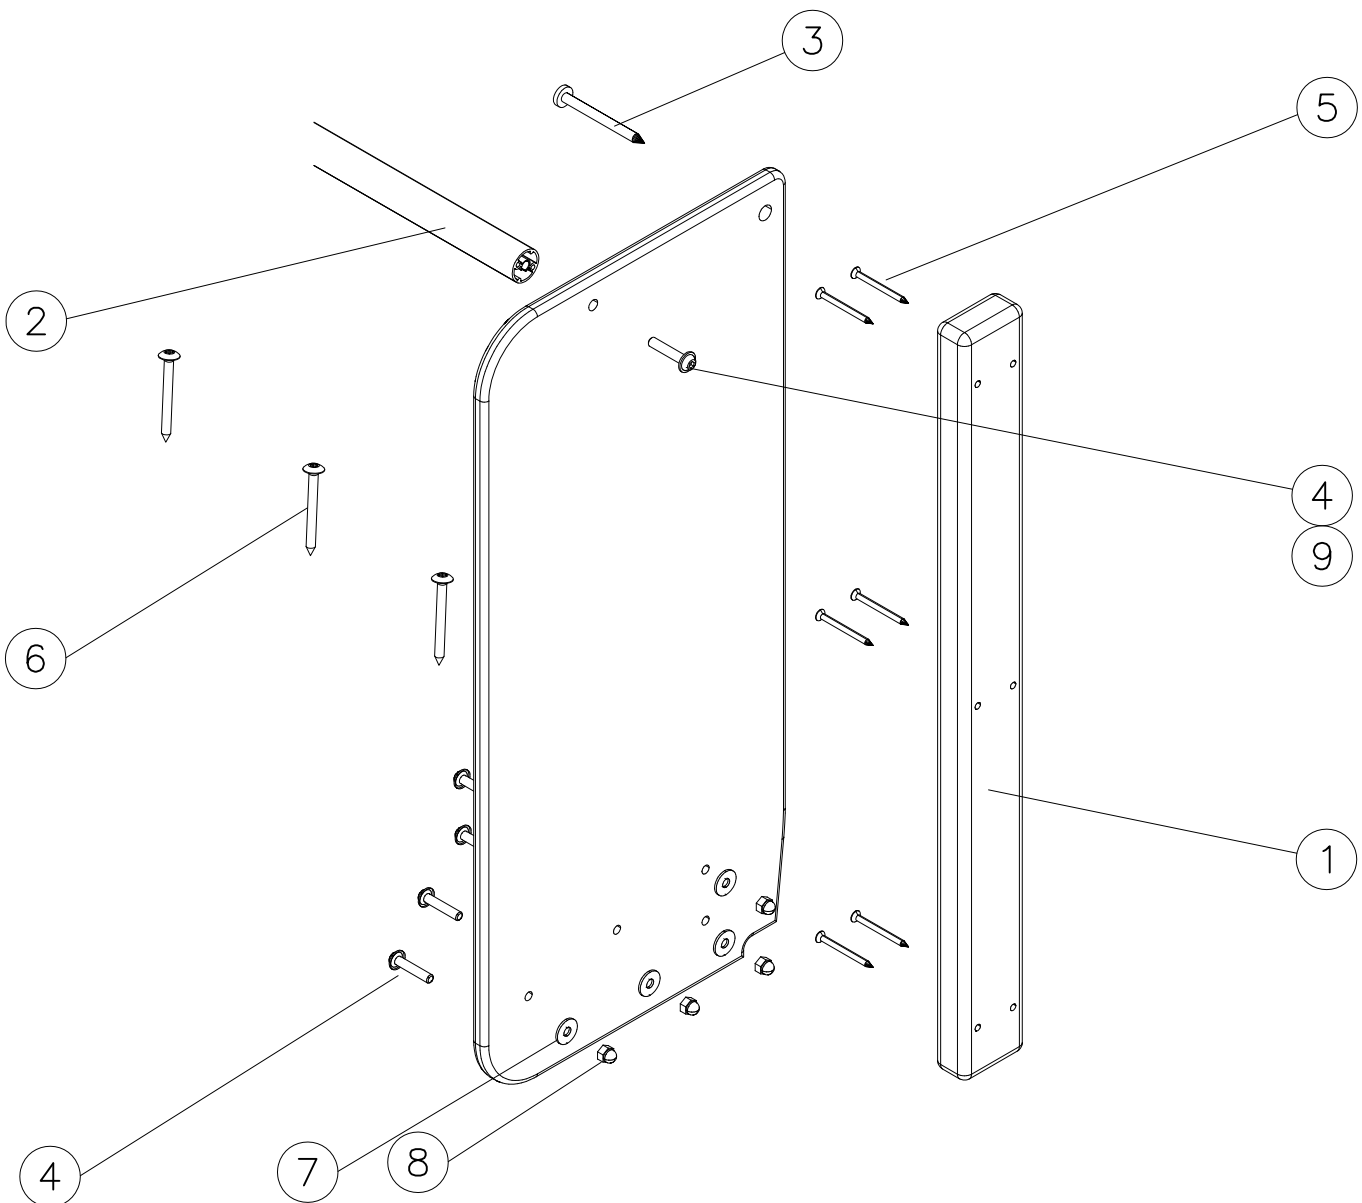

○ SLIDE	PCS 1	○ 706371	PCS 2	① 706505	PCS 2	② 901868	PCS 1	③ 903093	PCS 2	④ 909876	PCS 10
+570		15x345x750		35x70x730		∅34x598		∅8x90		M8x40	
⑤ 980100	PCS 12	⑥ 980123	PCS 3	⑦ 909256	PCS 8	⑧ 909633	PCS 8	⑨ 999561	PCS 1		
∅5x60		∅7x60		∅16/8.4		M8		10g