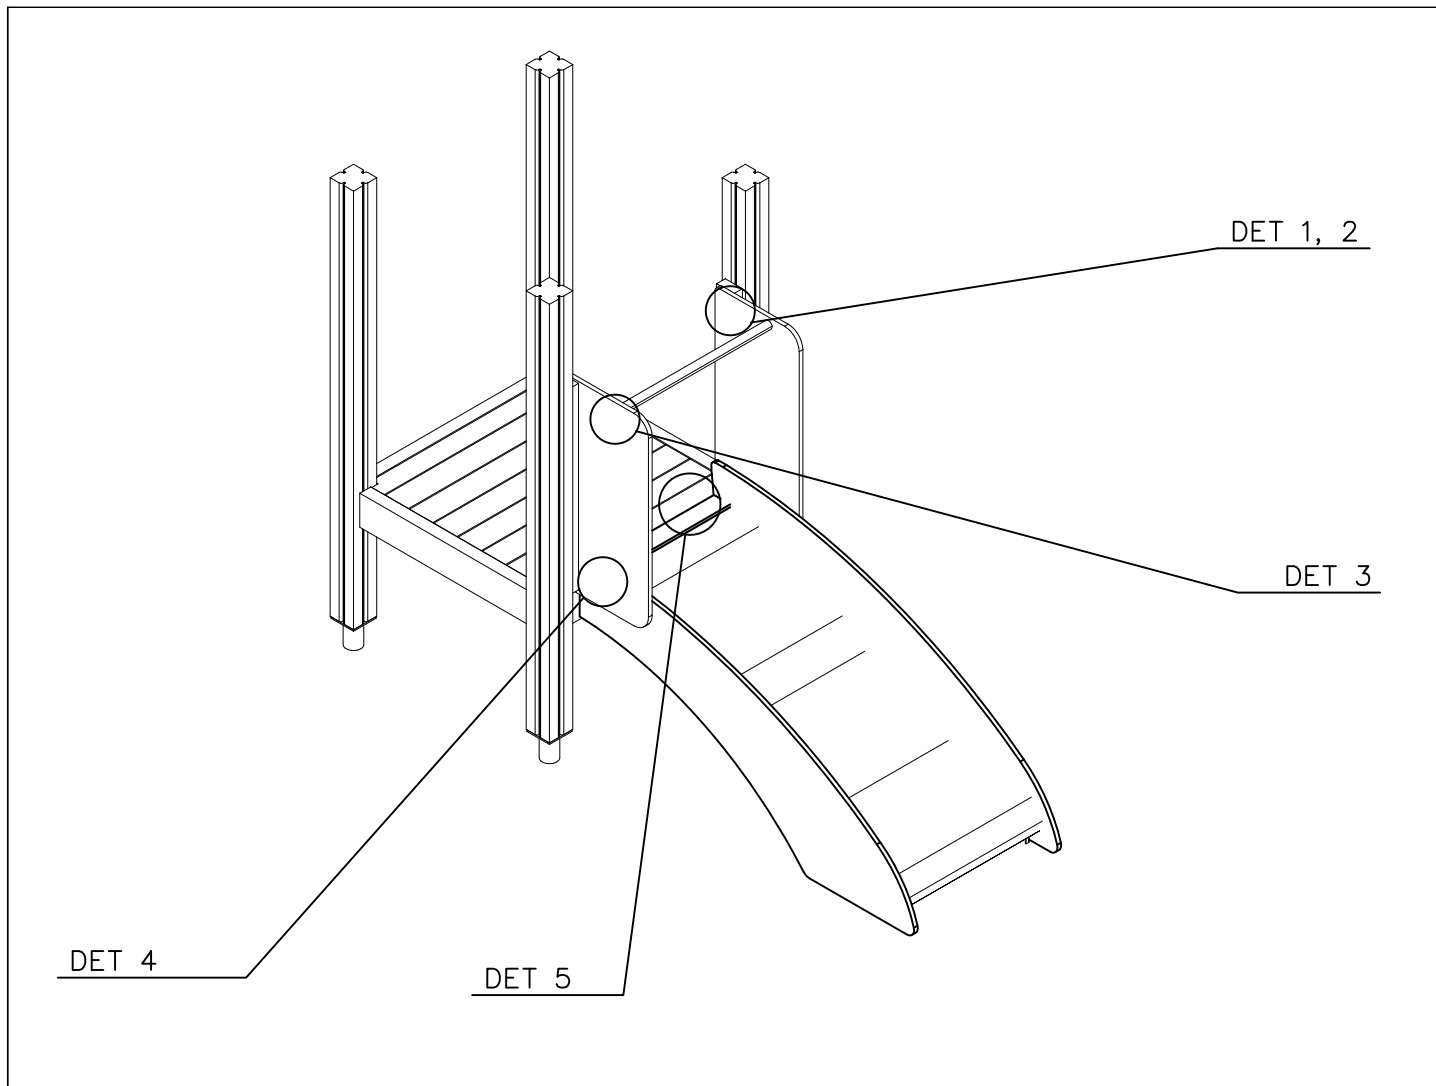

SLIDE OPTIONS

707376 +570	707376-702 YELLOW 707376-704 DARK GREY	

WALL OPTIONS

706371	706371-701 BLUE 706371-702 YELLOW 706371-703 LIME 706371-704 DRARK GRAY 706371-705 LIGHT GRAY 706371-706 RED	706371-707 GREEN 706371-708 FUXIA