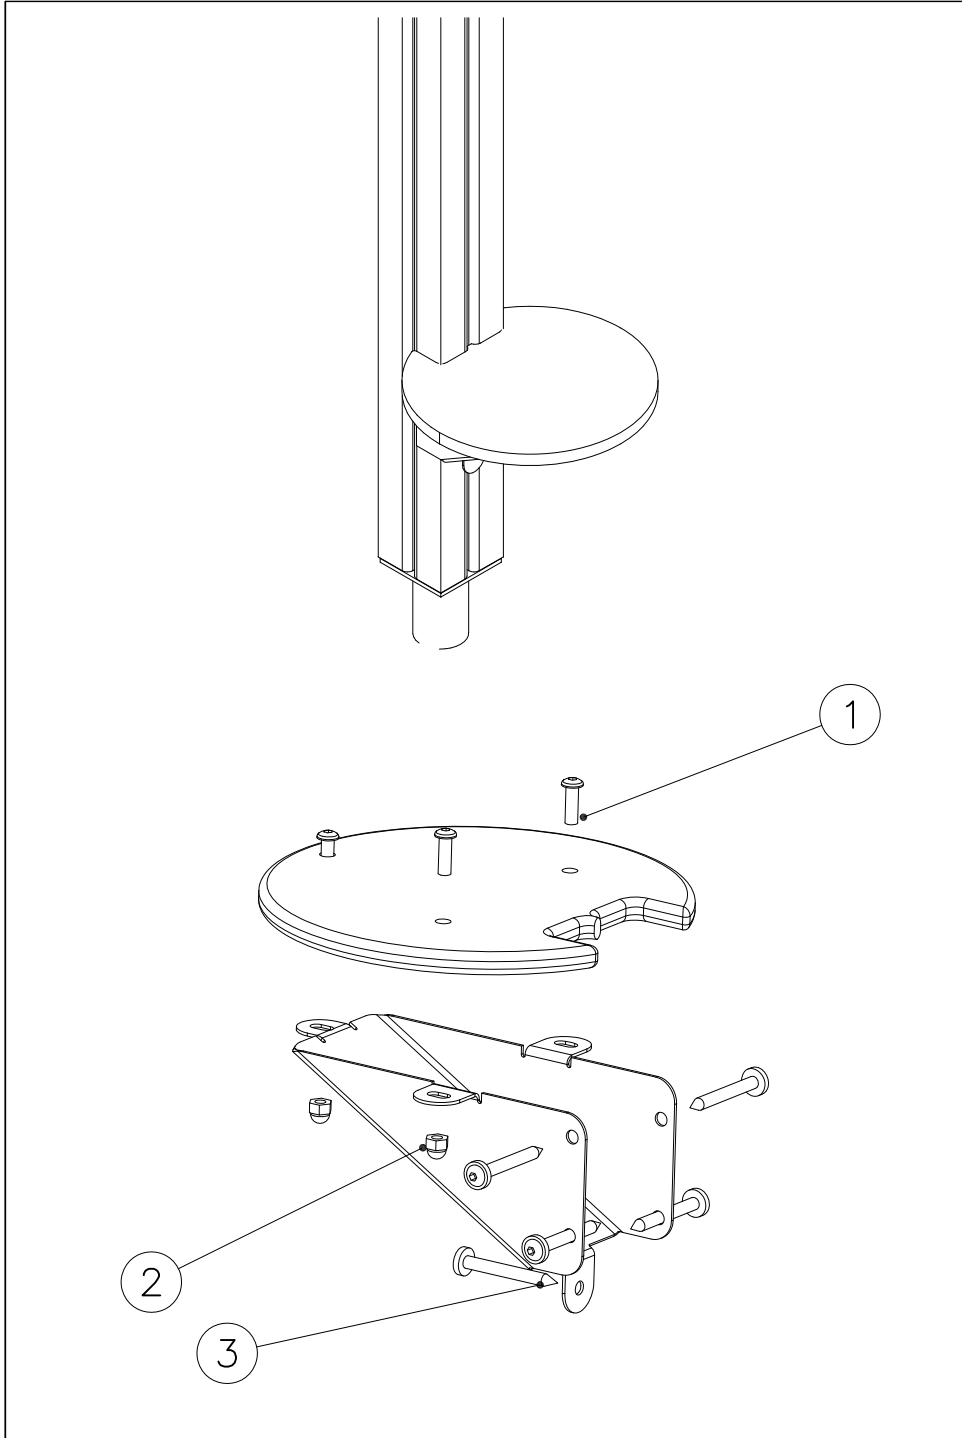

OPTION 2. Wall on either side (move vertical bar 70mm)

DET 1

DET 2

①	909850	PCS	②	909633	PCS
		3			3
	M8x25			M8	
③	900240	PCS			PCS
		5			
	Ø8x70				
		PCS			PCS
○	707696	PCS	○	902086	PCS
		1			1
	15x265x275			148x172x254	
		PCS			PCS
		PCS			PCS
		PCS			PCS
		PCS			PCS