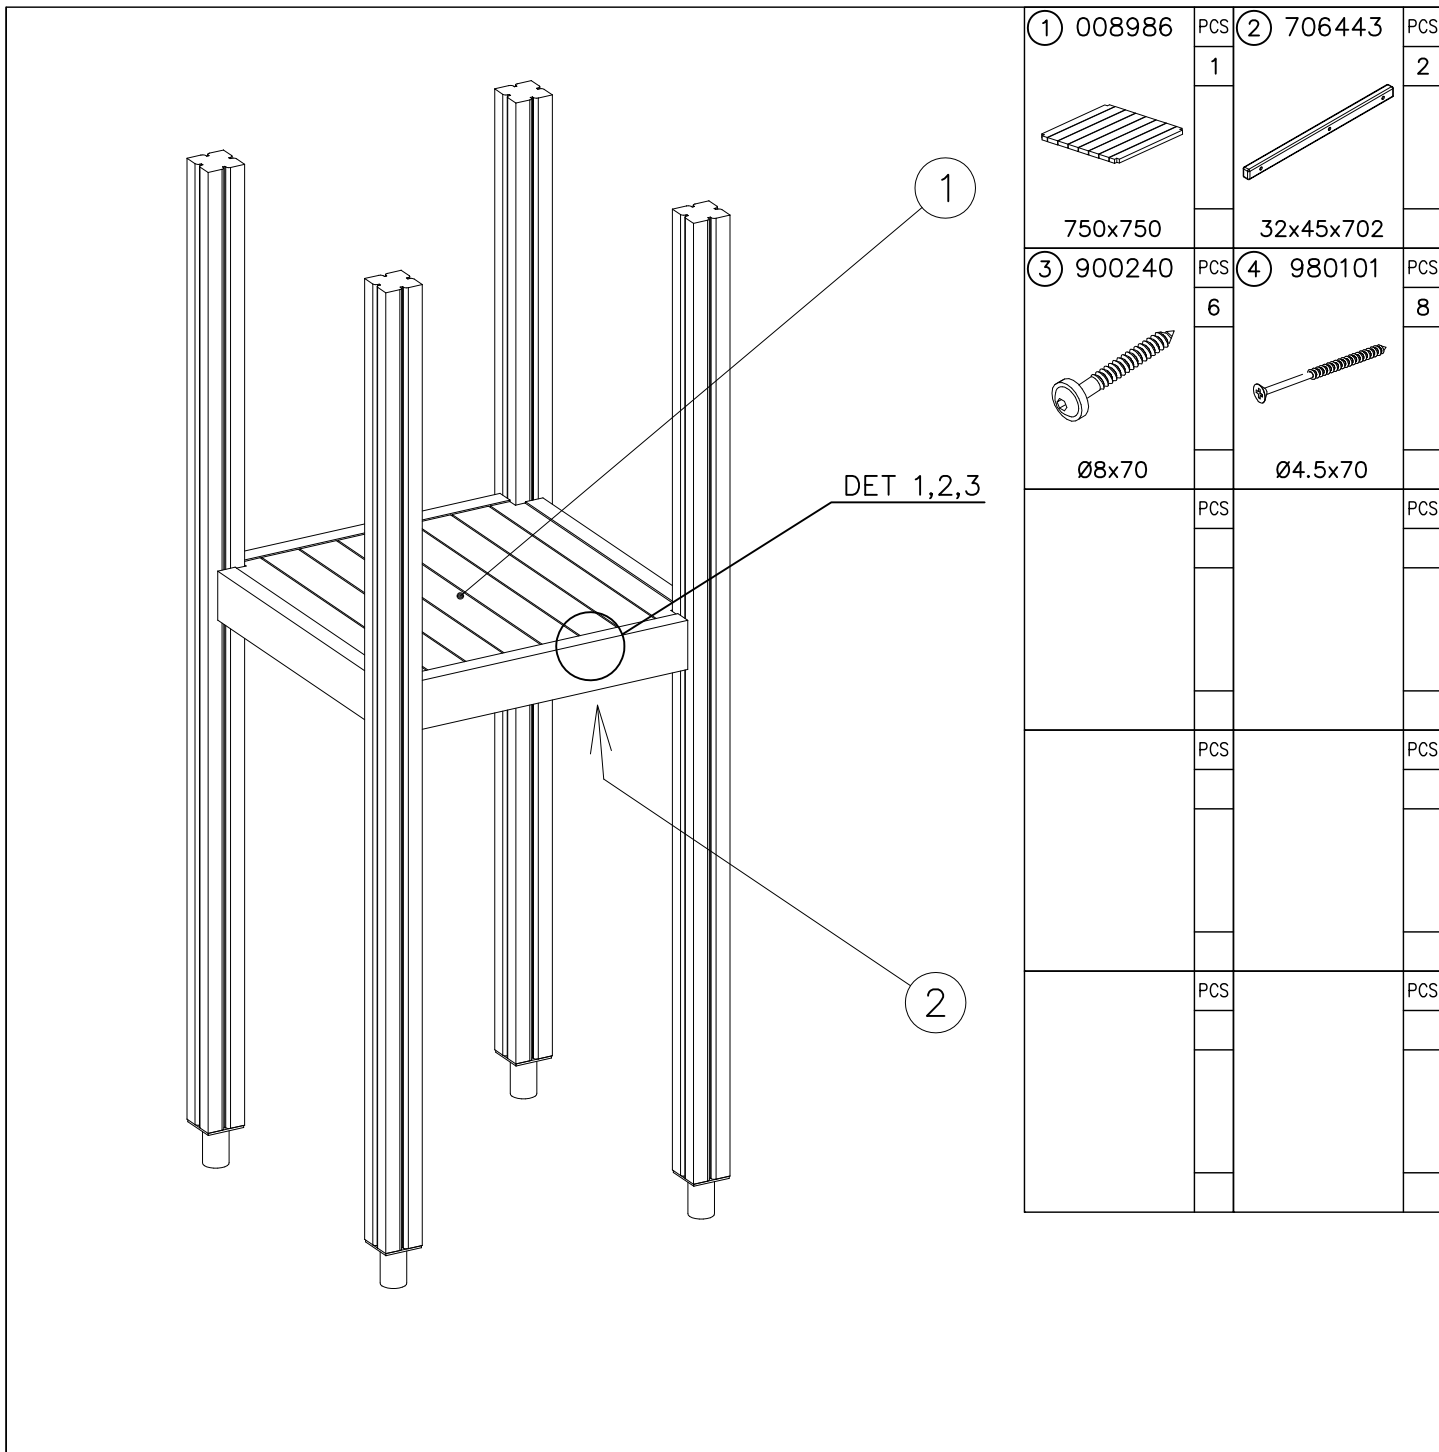

DET 2

DET 3

① 008986	PCS	② 706443	PCS
	1		2
750x750		32x45x702	
③ 900240	PCS	④ 980101	PCS
	6		8
Ø8x70		Ø4.5x70	
	PCS		PCS
	PCS		PCS
	PCS		PCS