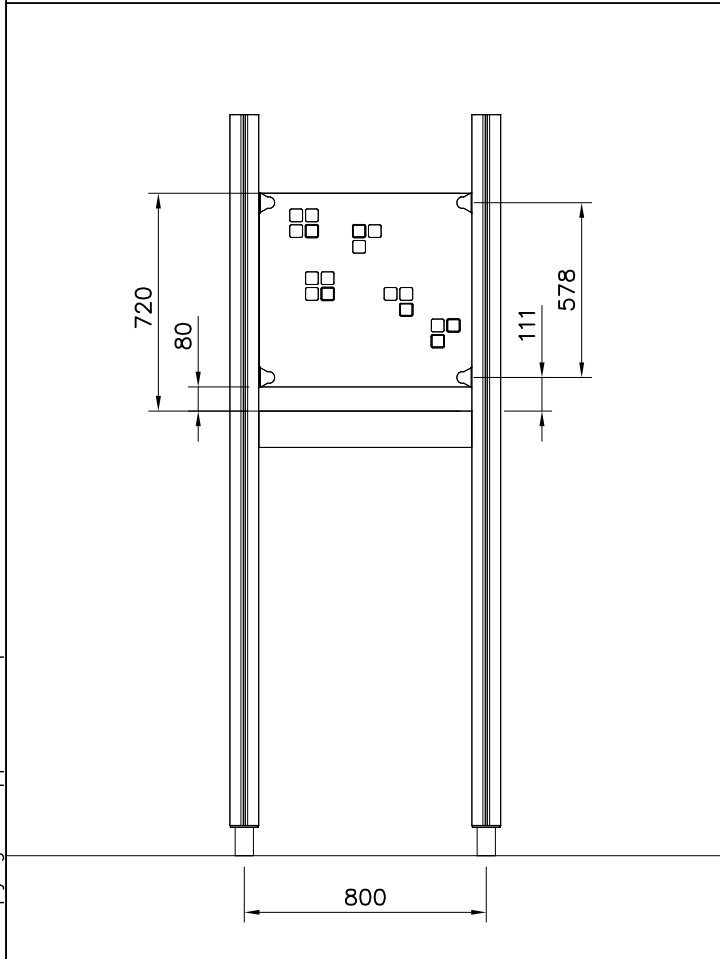

① 903176	PCS	② 909850	PCS
	4		4
		M8x25	
③ 909256	PCS	④ 909633	PCS
	8		4
Ø16/8.4x1.6		M8	
⑤ 980123	PCS		PCS
	4		
Ø7x60			
	PCS		PCS