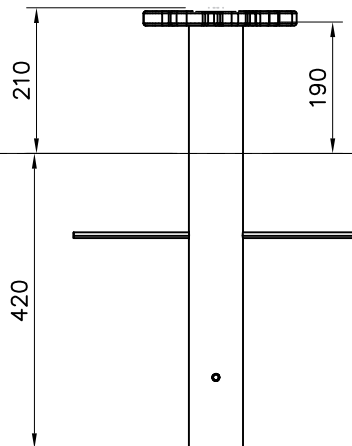

* 709362	PCS	② 709363	PCS
	1		1
③ 900958	PCS	④ 10986-217	PCS
	1		1
M10x30		Ø76,1x600	
	PCS		PCS
⑤ 999570	PCS		PCS
	1		
250 ml			
	PCS		PCS
	PCS		PCS
	PCS		PCS
	PCS		PCS

----- Falling Space 8.4 m2

*
Flower colors:
-701 blue
-702 yellow
-706 red