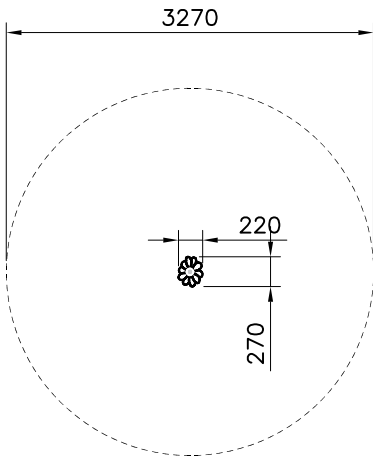

* 709362	PCS	② 709363	PCS
	1		1
③ 900958	PCS	④ 10986-217	PCS
	1		1
M10x30		Ø76,1x600	
	PCS		PCS
⑤ 999570	PCS		PCS
	1		
250 ml			
	PCS		PCS
	PCS		PCS
	PCS		PCS
	PCS		PCS

----- Falling Space 8.4 m2

*
Flower colors:
-701 blue
-702 yellow
-706 red