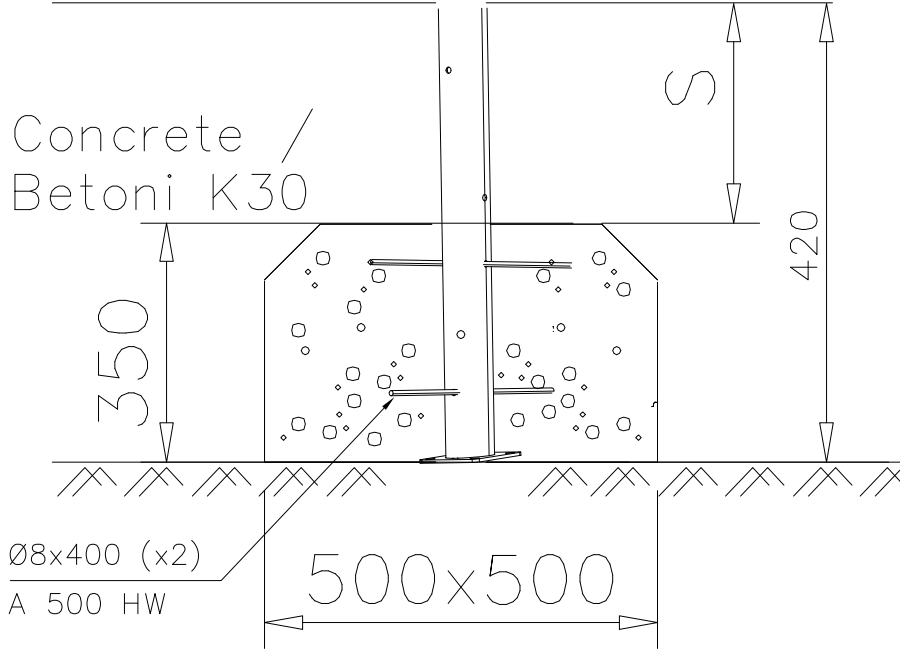

* 709362	PCS	② 709363	PCS
	1		1
③ 900958	PCS	④ 10986-217	PCS
	1		1
M10x30		Ø76,1x600	
	PCS		PCS
⑤ 999570	PCS		PCS
	1		
250 ml			
	PCS		PCS
	PCS		PCS
	PCS		PCS
	PCS		PCS

----- Falling Space 8.4 m2

*
Flower colors:
-701 blue
-702 yellow
-706 red