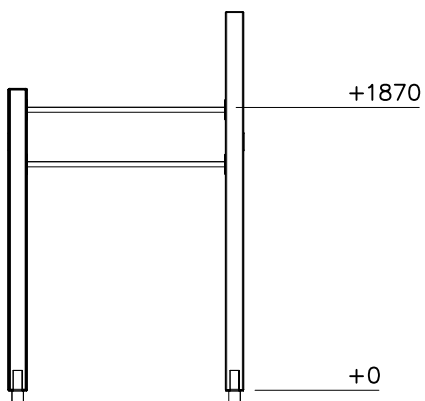

- EN/AS Impact Area 36 m²
- - - - Training Space Area 17.4 m²
- - - - Falling Space 36 m²
- Max Falling Height 2340 mm

DATE: 25.11.2021

1:50

A

B

C

D

DATE: 25.11.2021