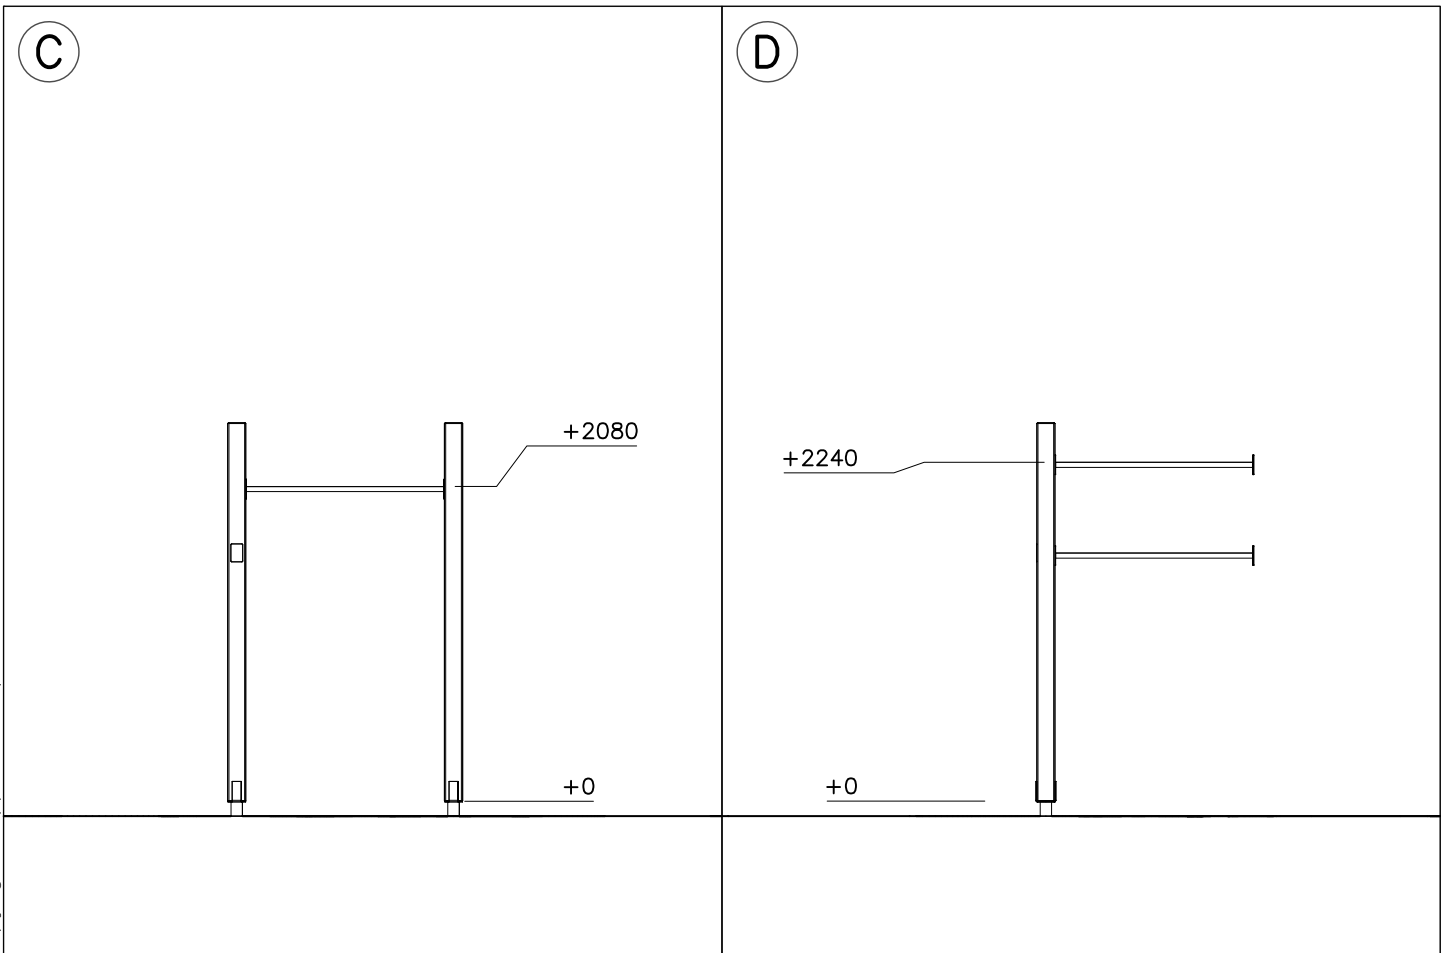

- EN/AS Impact Area 36 m²
- - - - Training Space Area 17.4 m²
- - - - Falling Space 36 m²
- Max Falling Height 2340 mm

DATE: 25.11.2021

1:50

A

B

C

D

DATE: 25.11.2021