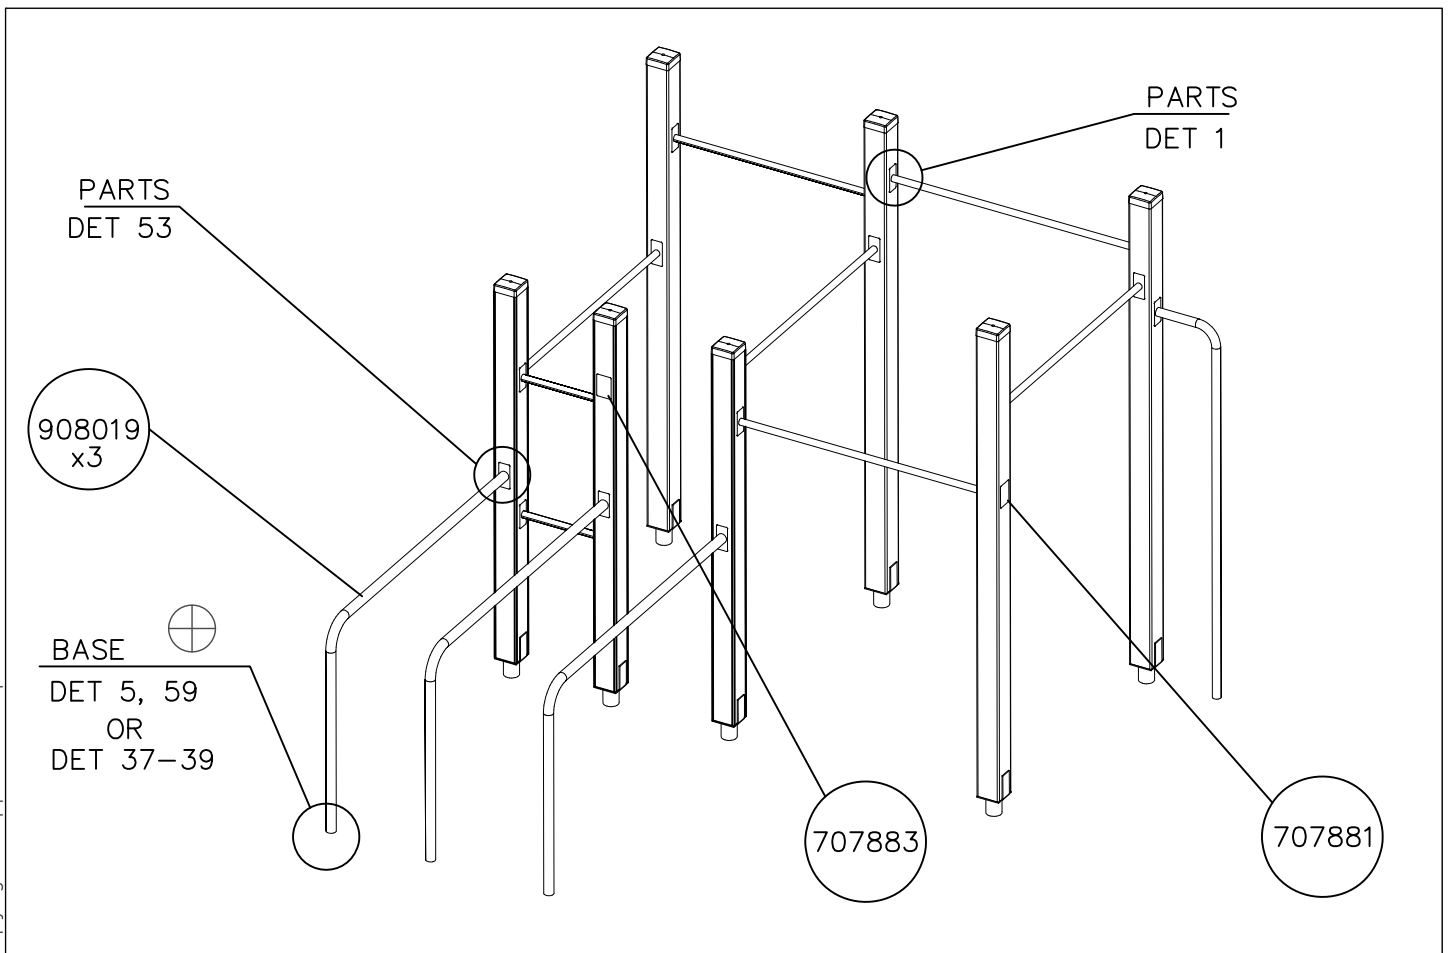

- EN/AS Impact Area 36 m²
- - - - Training Space Area 17.4 m²
- - - - Falling Space 36 m²
- Max Falling Height 2340 mm

DATE: 25.11.2021

1:50

A

B

C

D

DATE: 25.11.2021