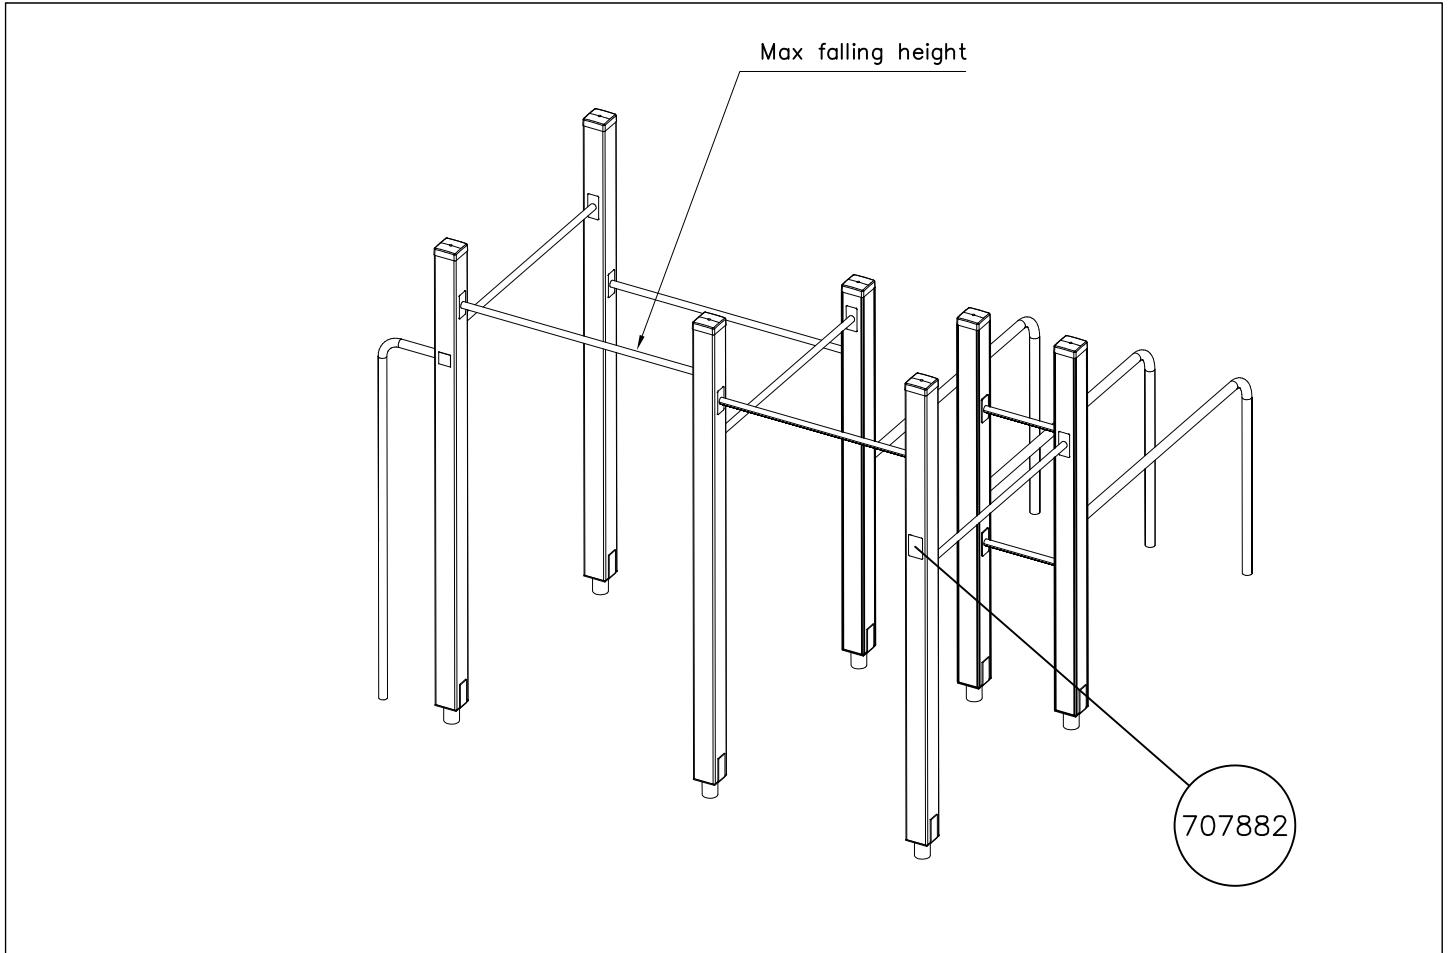

- EN/AS Impact Area 36 m²
- - - - Training Space Area 17.4 m²
- - - - Falling Space 36 m²
- Max Falling Height 2340 mm

DATE: 25.11.2021

1:50

A

B

C

D

DATE: 25.11.2021