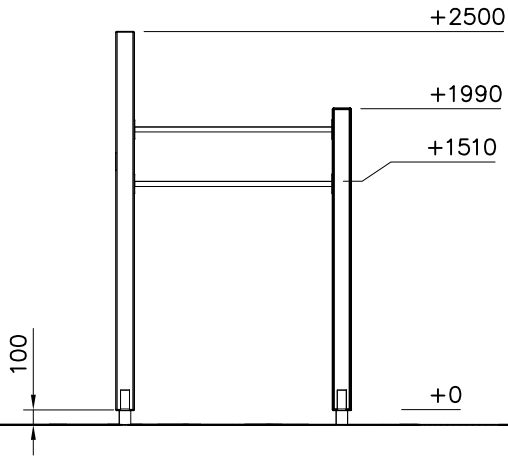

- EN/AS Impact Area 36 m²
- - - - Training Space Area 17.4 m²
- - - - Falling Space 36 m²
- Max Falling Height 2340 mm

DATE: 25.11.2021

1:50

A

B

C

D

DATE: 25.11.2021