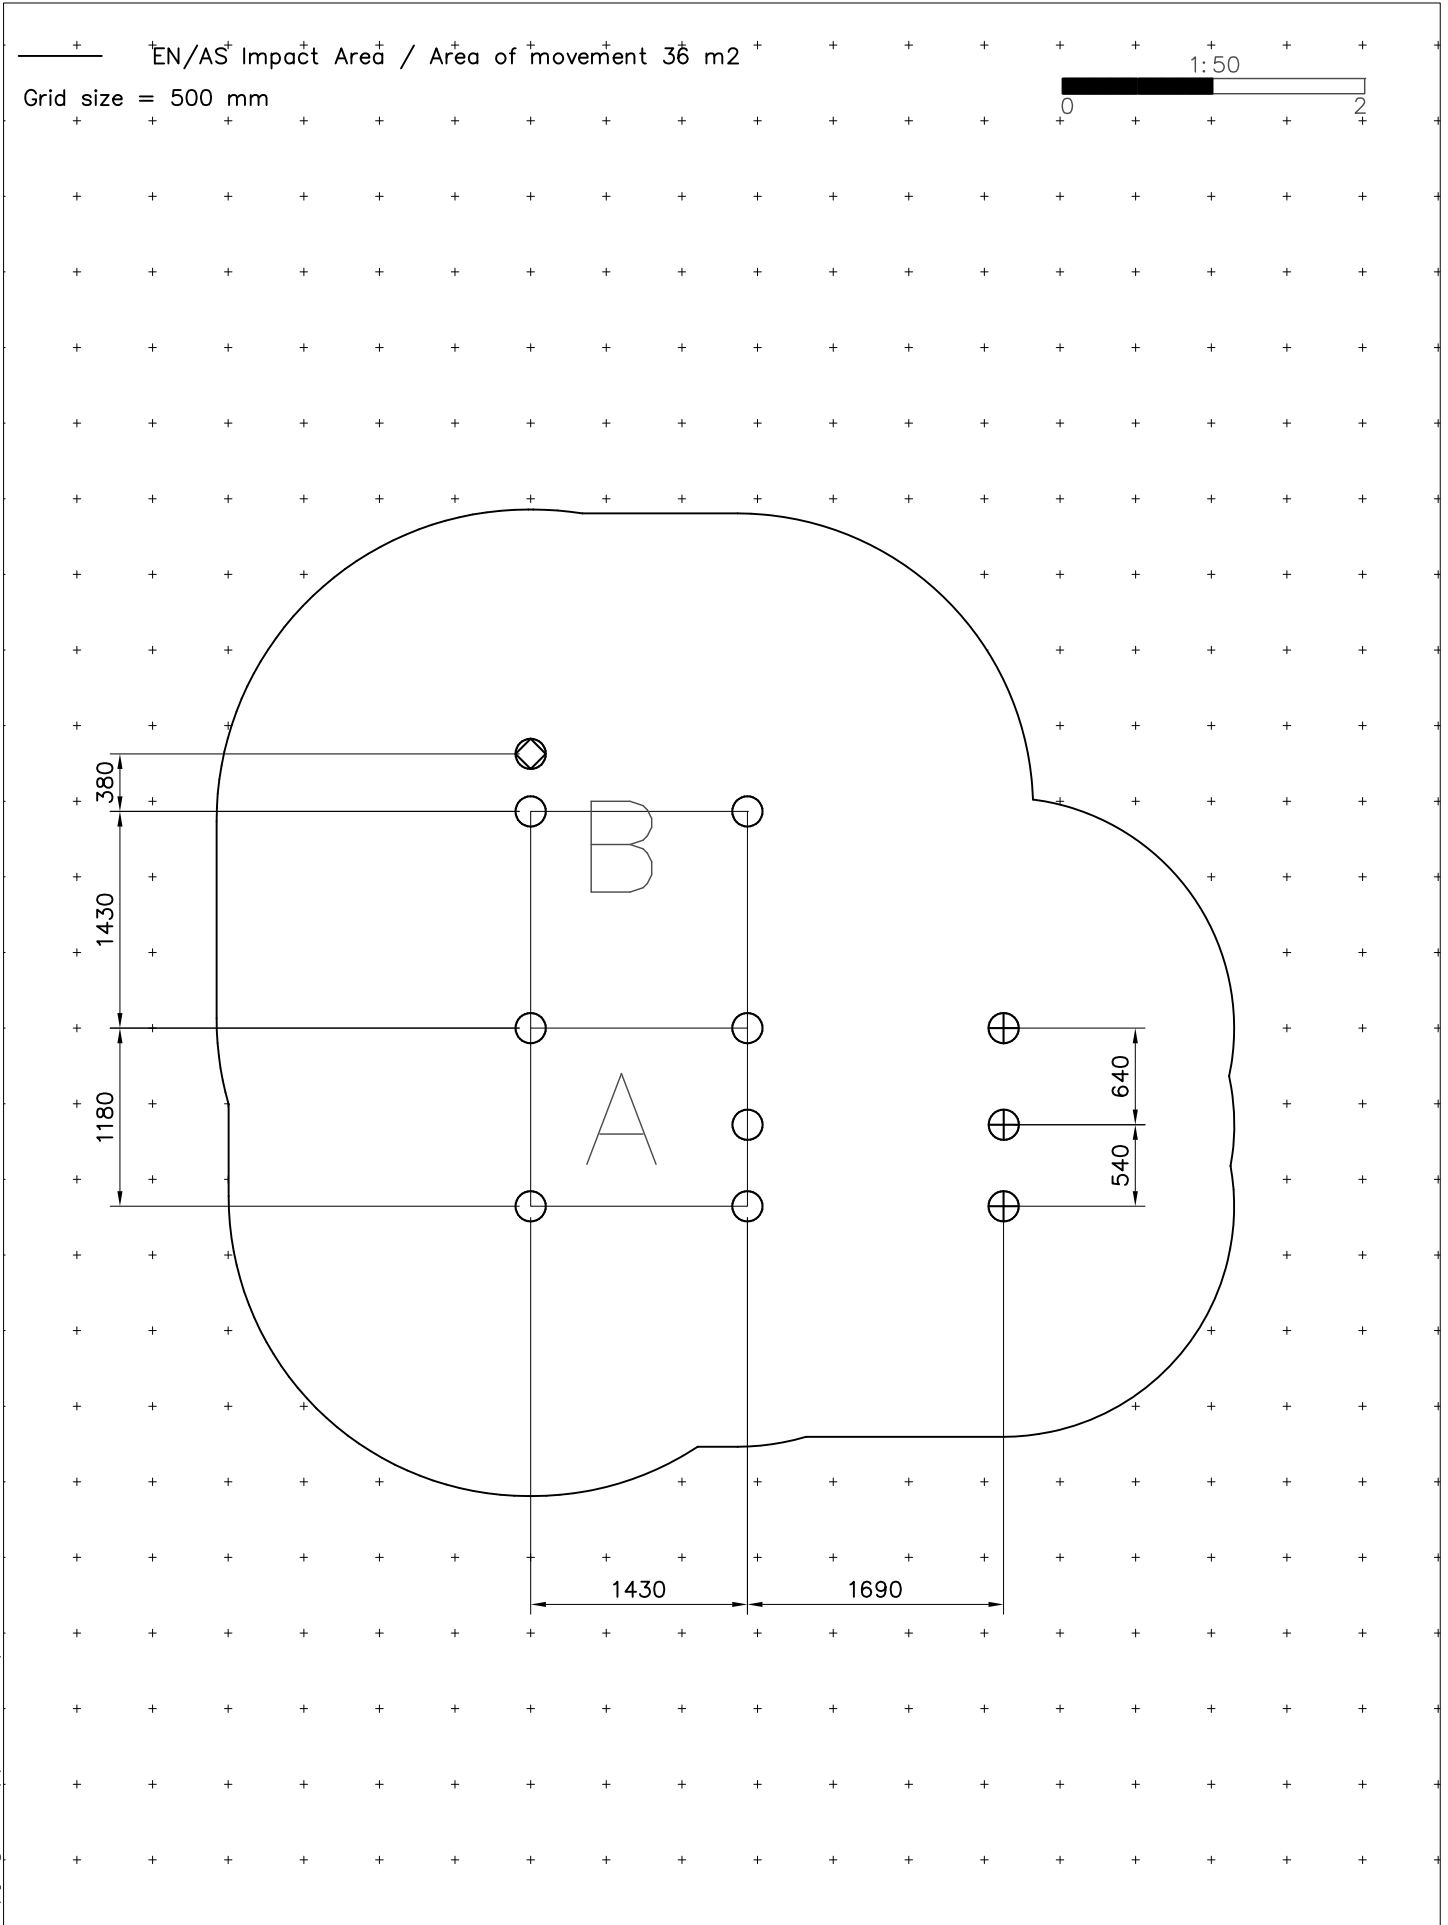

- EN/AS Impact Area 36 m²
- - - - Training Space Area 17.4 m²
- - - - Falling Space 36 m²
- Max Falling Height 2340 mm

DATE: 25.11.2021

1:50

A

B

C

D

DATE: 25.11.2021