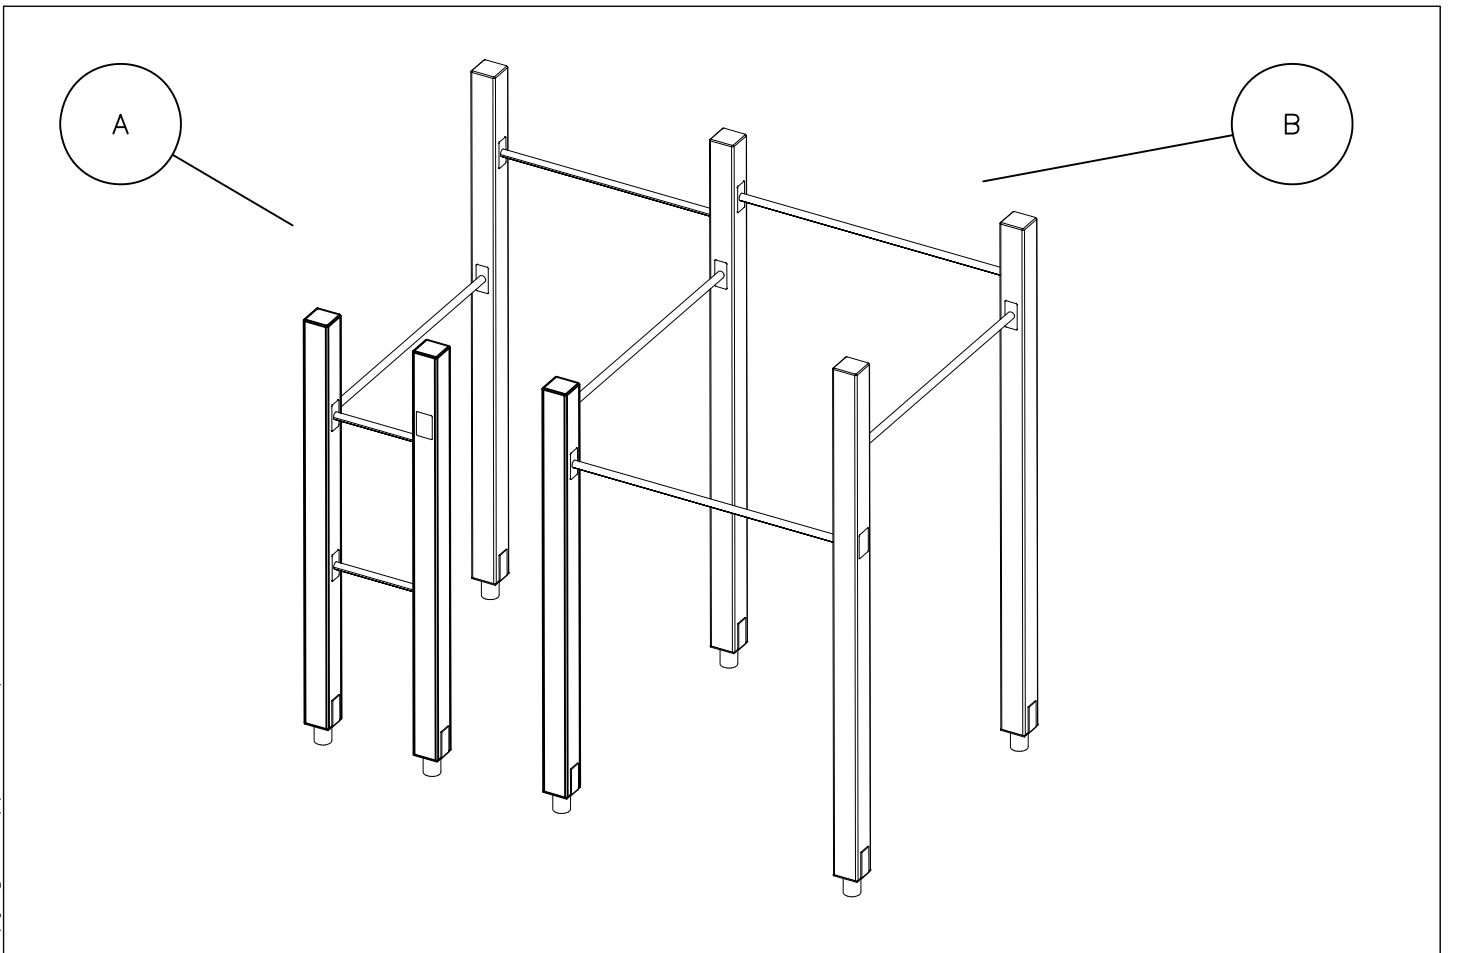

- EN/AS Impact Area 36 m²
- - - - Training Space Area 17.4 m²
- - - - Falling Space 36 m²
- Max Falling Height 2340 mm

DATE: 25.11.2021

1:50

A

B

C

D

DATE: 25.11.2021