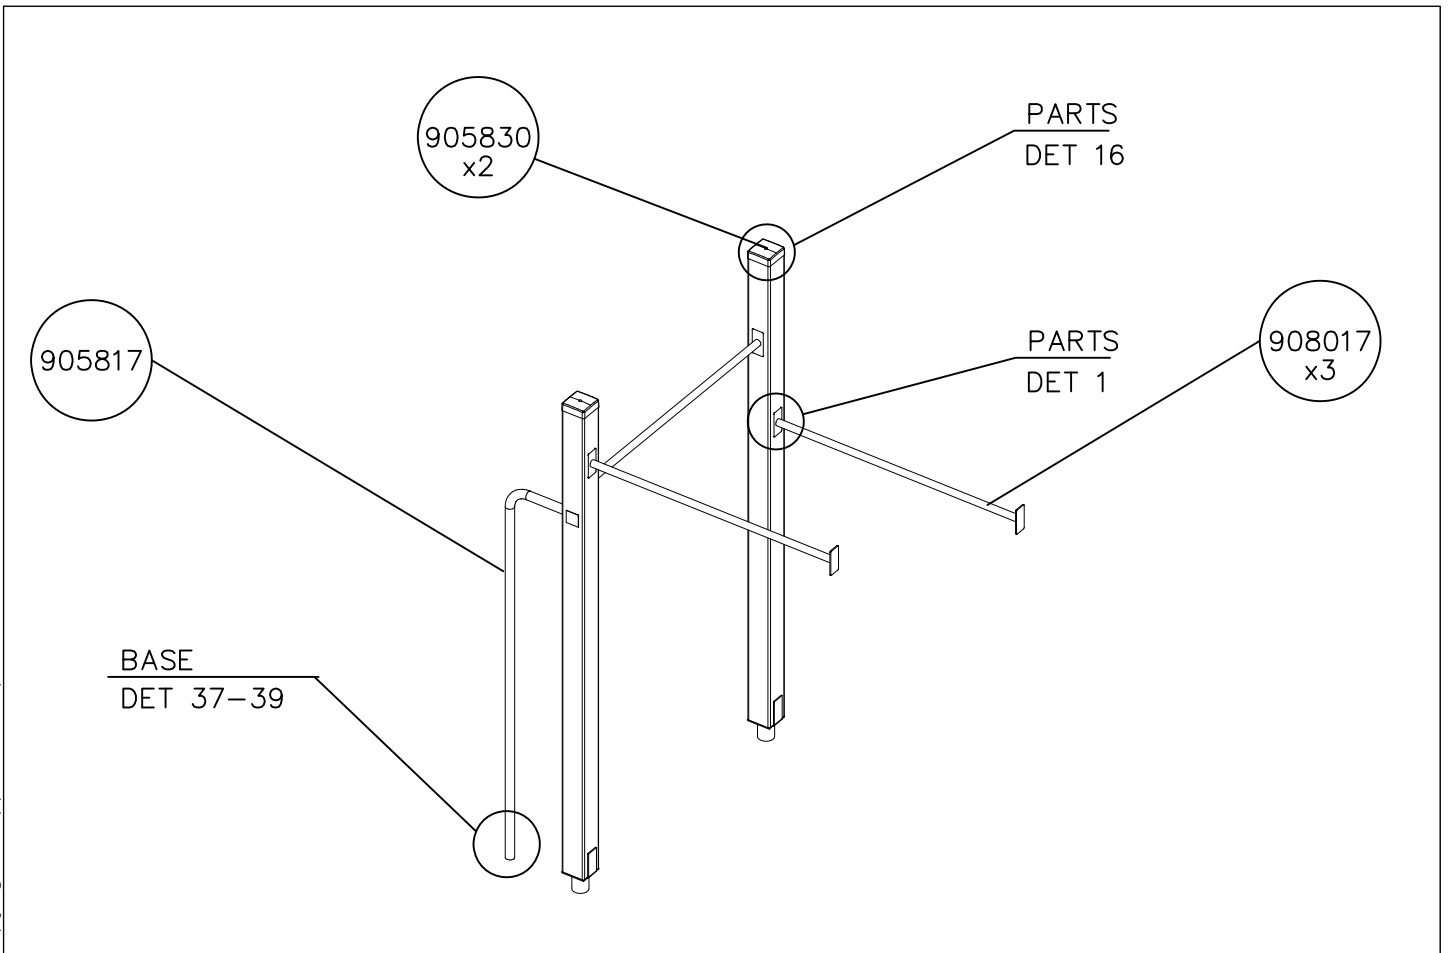

- EN/AS Impact Area 36 m²
- - - - Training Space Area 17.4 m²
- - - - Falling Space 36 m²
- Max Falling Height 2340 mm

DATE: 25.11.2021

1:50

A

B

C

D

DATE: 25.11.2021