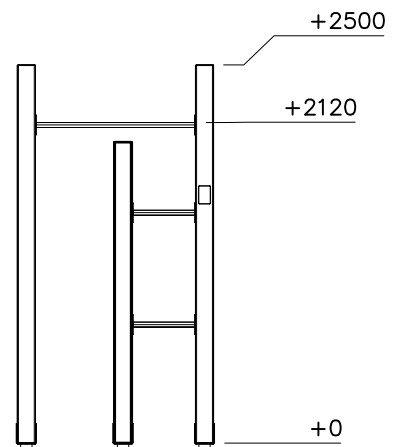

- EN/AS Impact Area 36 m²
- - - - Training Space Area 17.4 m²
- - - - Falling Space 36 m²
- Max Falling Height 2340 mm

DATE: 25.11.2021

1:50

A

B

C

D

DATE: 25.11.2021