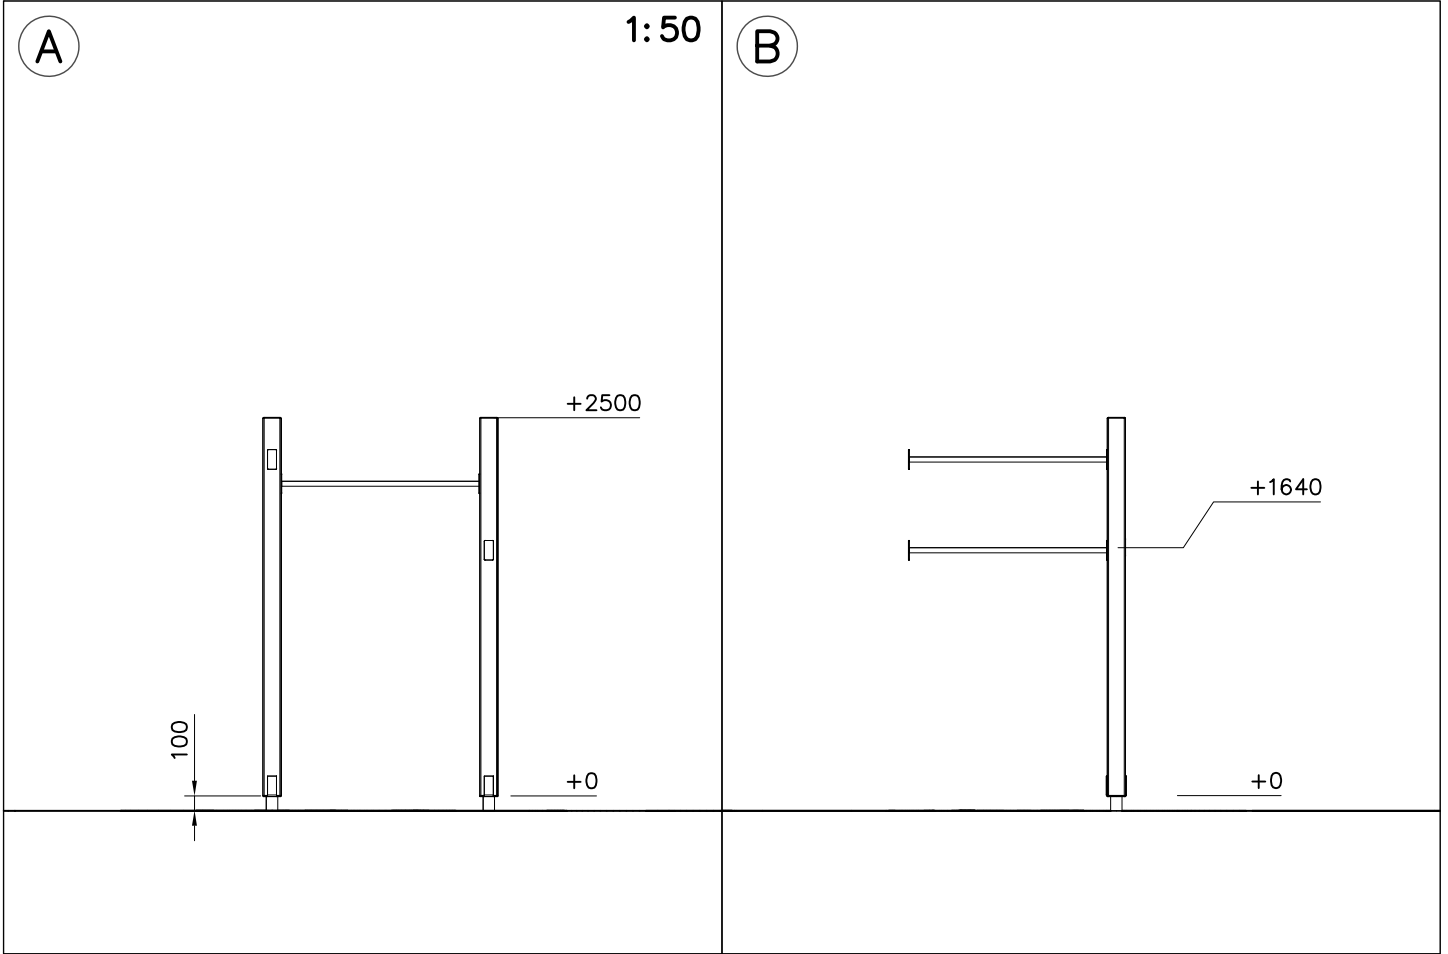

- EN/AS Impact Area 36 m²
- - - - Training Space Area 17.4 m²
- - - - Falling Space 36 m²
- Max Falling Height 2340 mm

DATE: 25.11.2021

1:50

A

B

C

D

DATE: 25.11.2021