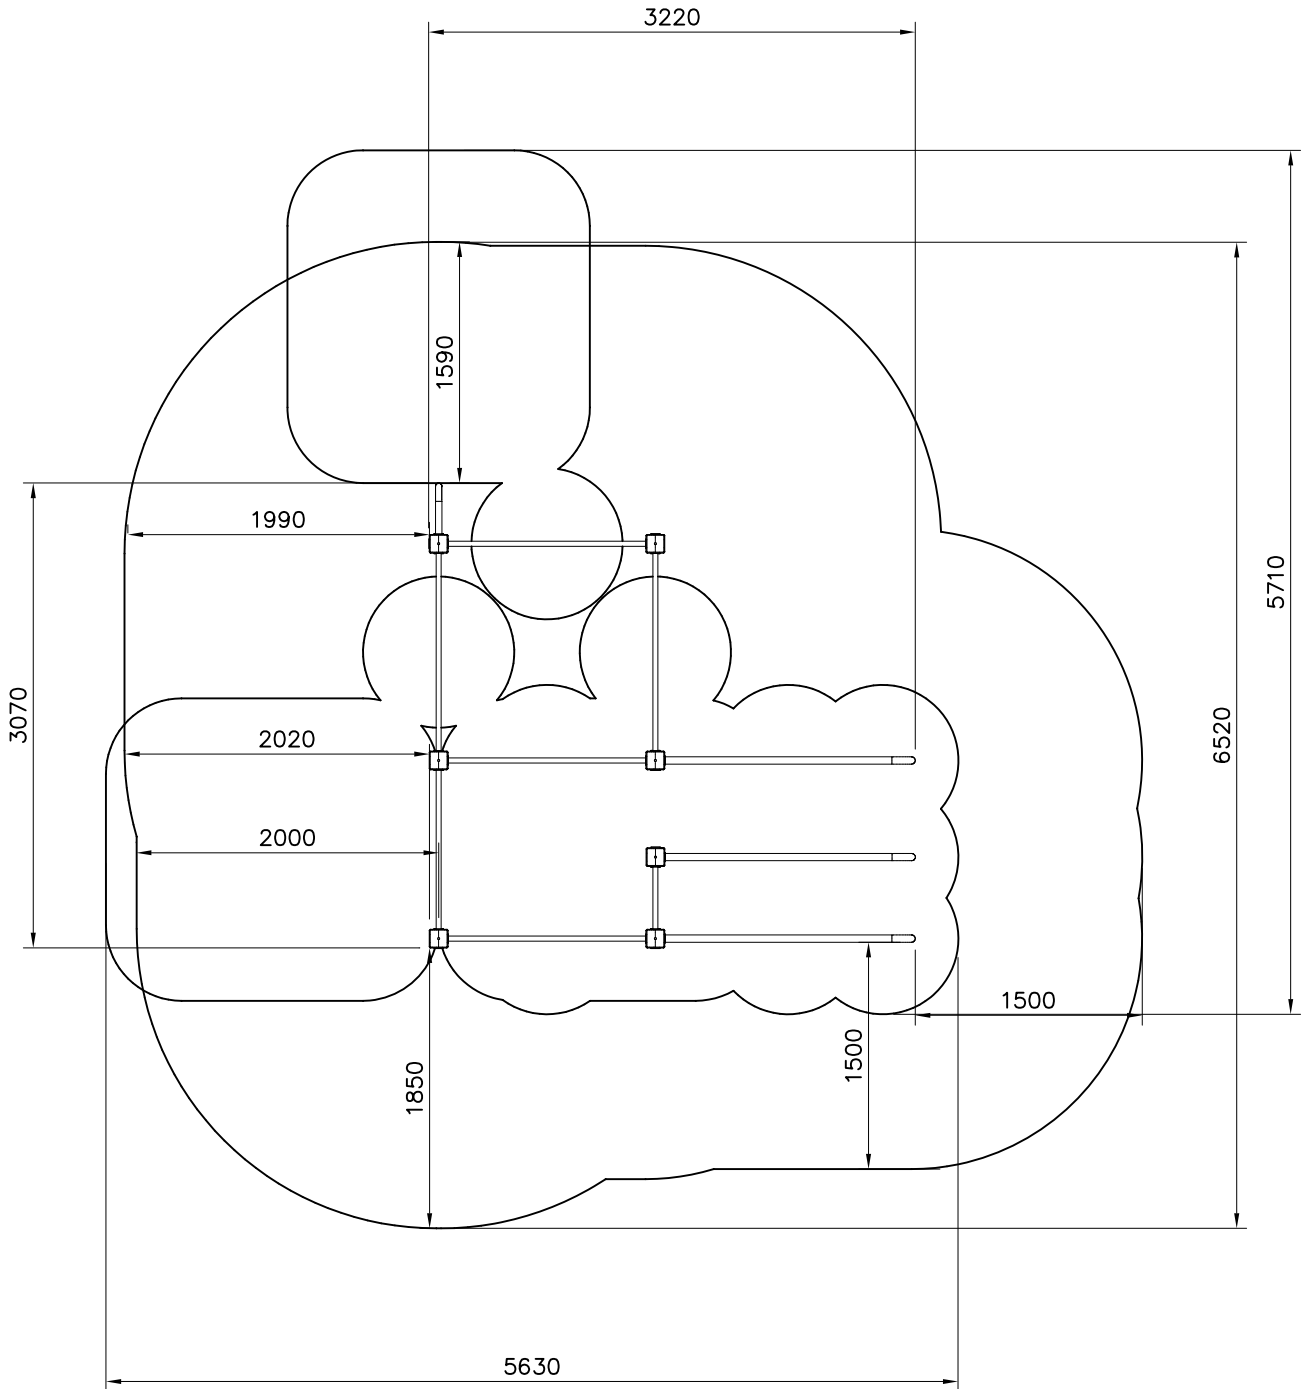

- —— EN/AS Impact Area 36 m²
- - - - Training Space Area 17.4 m²
- - - - Falling Space 36 m²
- Max Falling Height 2340 mm