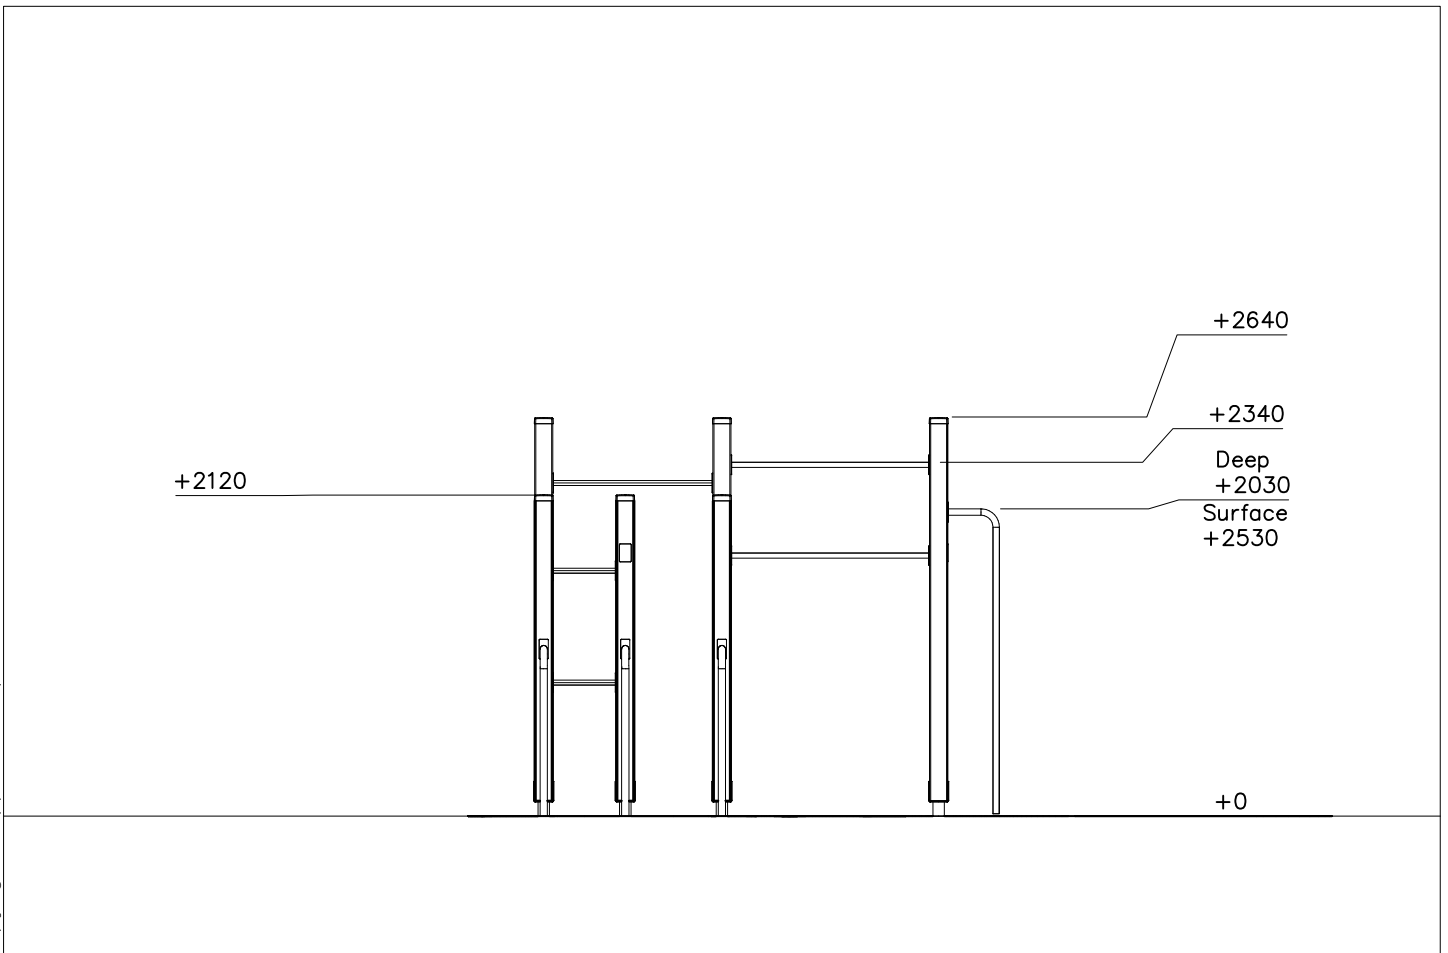

- EN/AS Impact Area 36 m²
- - - - Training Space Area 17.4 m²
- - - - Falling Space 36 m²
- Max Falling Height 2340 mm

DATE: 25.11.2021

1:50

A

B

C

D

DATE: 25.11.2021