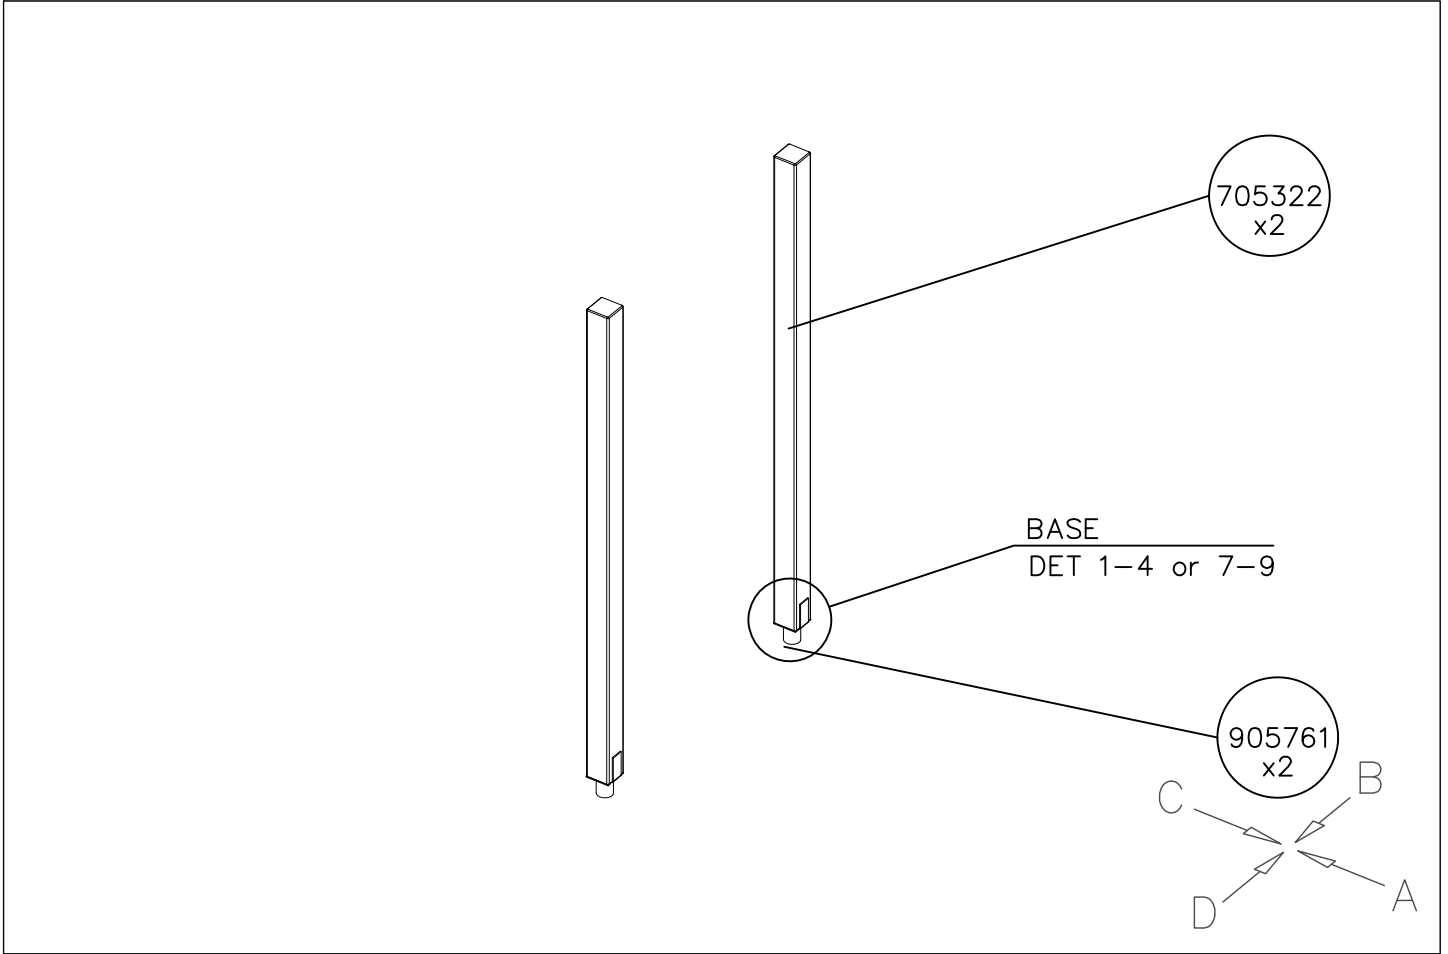

- EN/AS Impact Area 36 m²
- - - - Training Space Area 17.4 m²
- - - - Falling Space 36 m²
- Max Falling Height 2340 mm

DATE: 25.11.2021

1:50

A

B

C

D

DATE: 25.11.2021