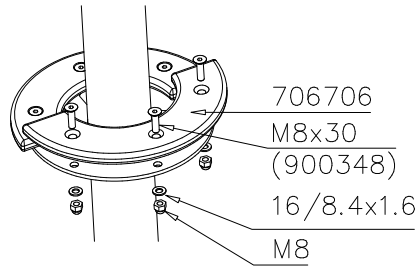

LAPPSET® FASTENER KIT

707854

DATE: 12.5.2016

4(4)

DET 13

DET 14