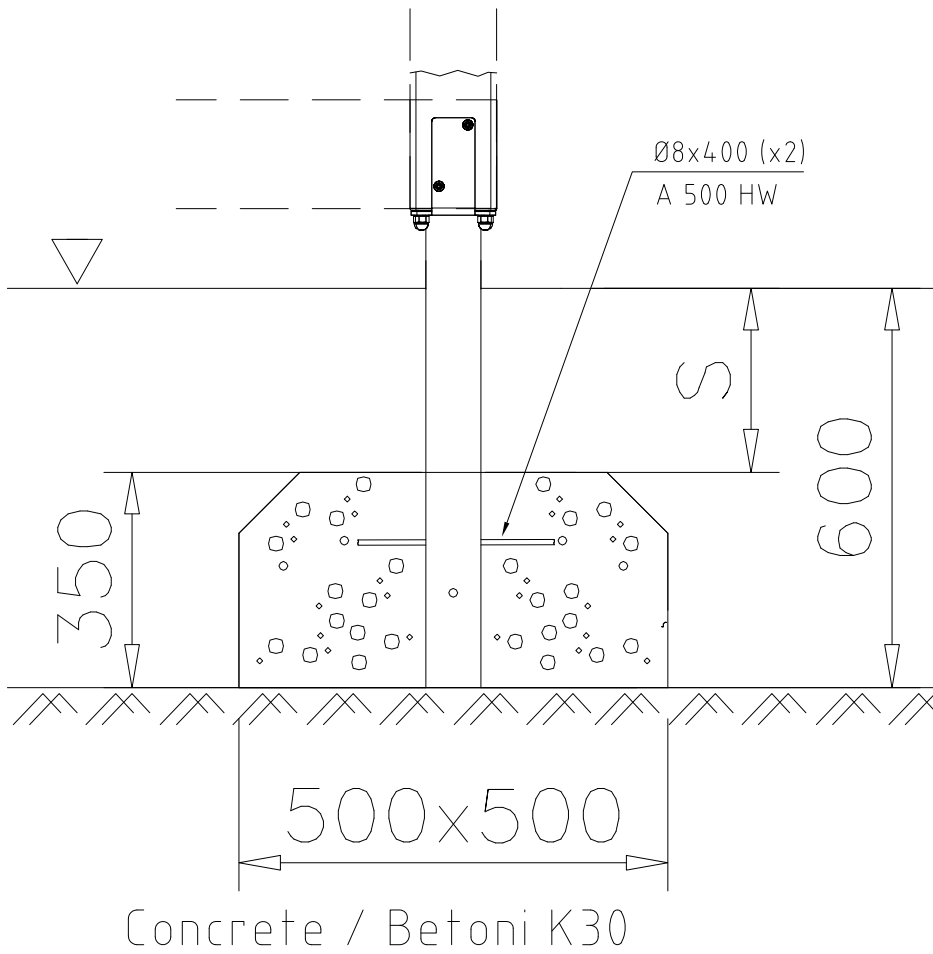

FOOT 120x120 POST & BEAM

DATE: 21.4.2016

4A

① 905104	PCS		PCS
	4		
			
	M10		
	PCS		PCS
	PCS		PCS
	PCS		PCS
○ 905761	PCS		PCS
			
	CONCRETE		