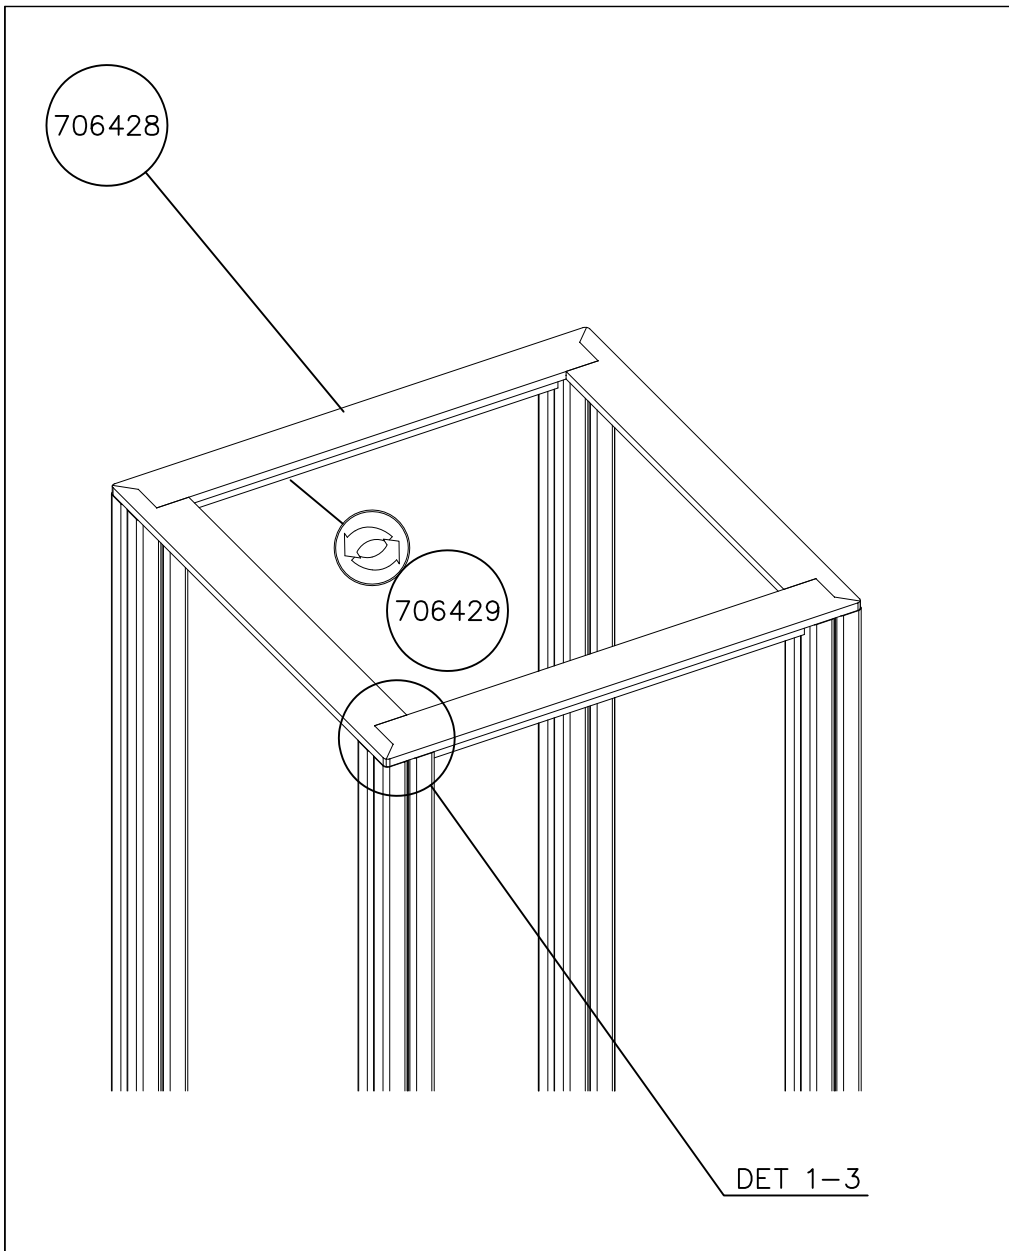

① 706428	PCS	② 706429	PCS
	4		4
15x93x888.5		32x45x705	
③ 900850	PCS	④ 907911	PCS
	8		8
M6		M6x12	
⑤ 980123	PCS	⑥ 980128	PCS
	8		12
Ø7x60		Ø7x40	
	PCS		PCS
	PCS		PCS

STRIP OPTIONS

706429

32x45x705

706429-602	DARK BROWN
706429-603	LIGHT BROWN
706429-604	LIGHT GRAY