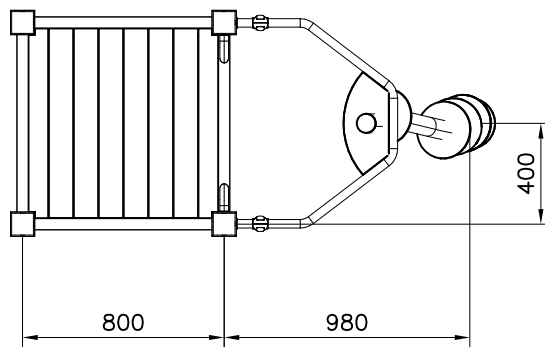

○ 908242	PCS
	2
114x40x545	

○ 907872	PCS
	1
Ø200x597	DEEP