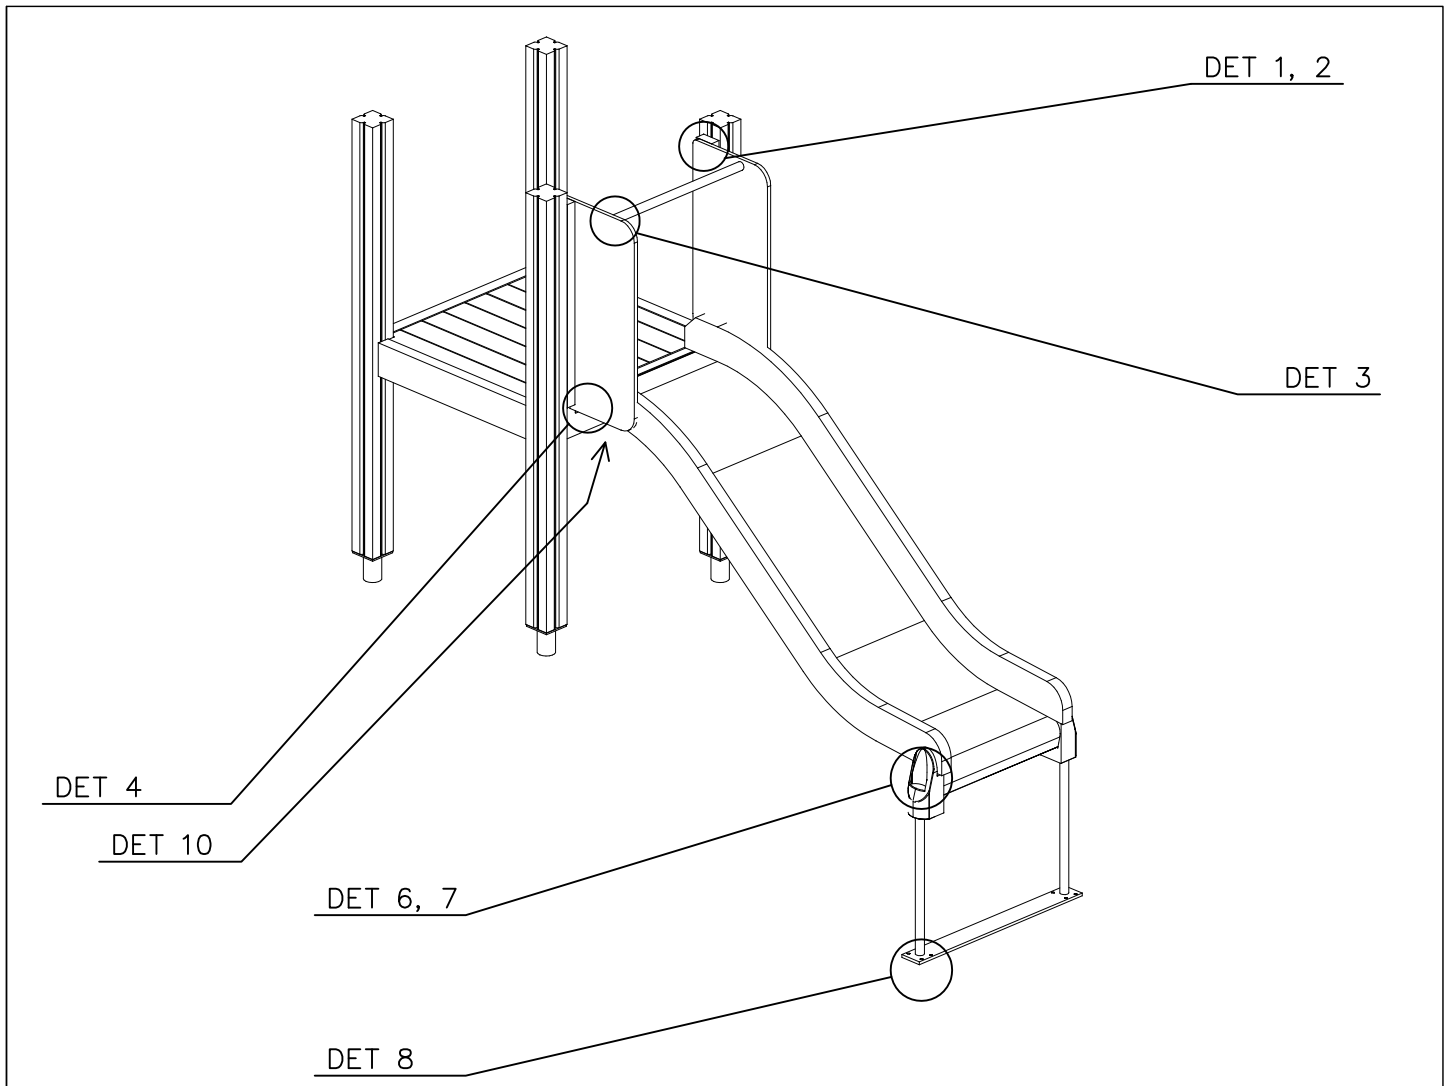

LAPPSET®

DEEP FOUNDATION

SLIDE WOOD

DATE: 3.11.2017

1(5)

SLIDE OPTIONS

706450 +1470	706450-602 DARK BROWN 706450-603 LIGHT BROWN 706450-604 LIGHT GRAY	
706452 +870	706452-602 DARK BROWN 706452-603 LIGHT BROWN 706452-604 LIGHT GRAY	

WALL OPTIONS

706371	706371-701 BLUE 706371-702 YELLOW 706371-703 LIME 706371-704 DRARK GRAY 706371-705 LIGHT GRAY 706371-706 RED	706371-707 GREEN 706371-708 FUXIA