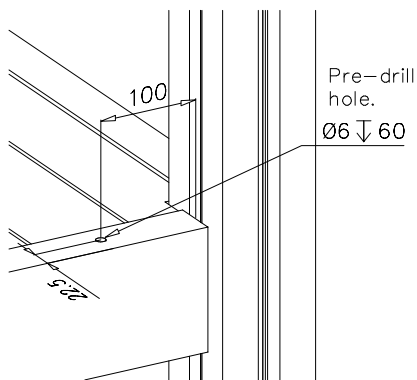

DET 3 SURFACE

Note!
Tighten bolts
properly.

Huom!
Pultit on
kiristettävä
lopulliseen
kireyteen.

DET 7