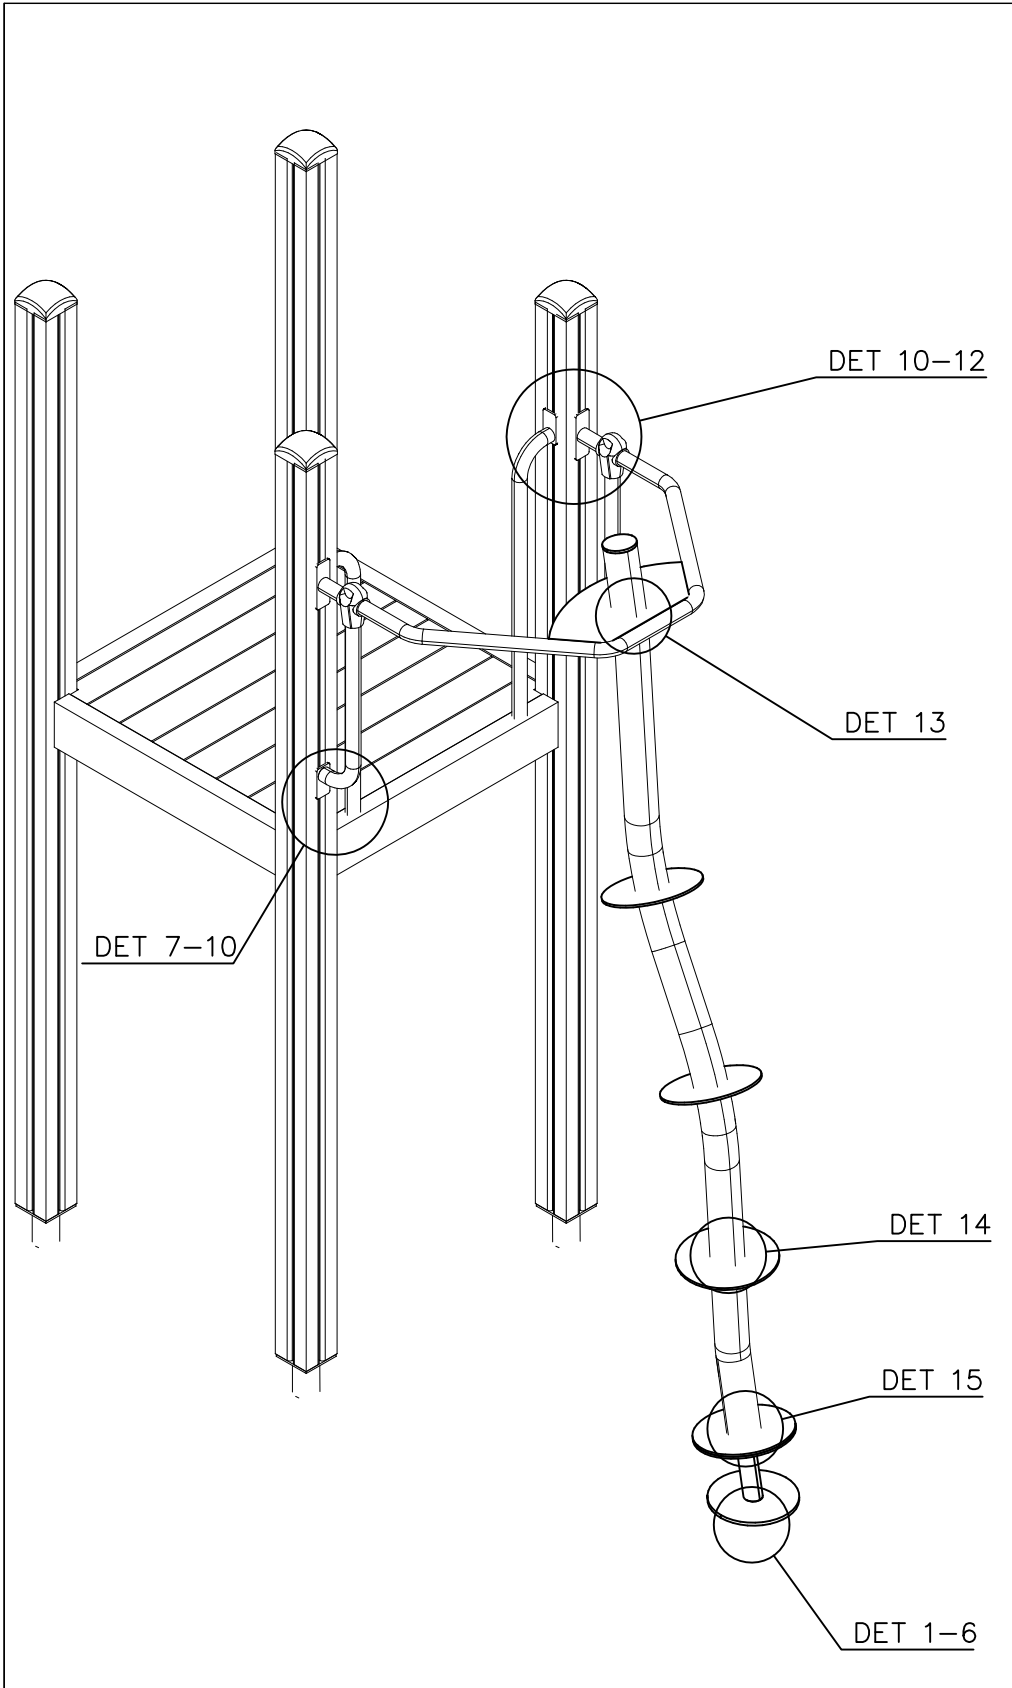

LAPPSET® FASTENER KIT

707854

DATE: 12.5.2016

1(4)

① 900240	PCS 8	② 900342	PCS 4
Ø8x70		M8x16	
③ 900348	PCS 18	④ 900727	PCS 2
M8x30		M10x80	
⑤ 901182	PCS 2	⑥ 901900	PCS 4
Ø11/M8x40		20.5x36.2x56	
⑦ 901902	PCS 4	⑧ 904800	PCS 1
30.7x60.9x100		Ø76x25	
⑨ 905083	PCS 4	⑩ 905112	PCS 4
Ø32		Ø22	
⑪ 905857	PCS 6	⑫ 909256	PCS 32
M8x35		Ø16/8.4x1.6	
⑬ 909850	PCS 2	⑭ 909633	PCS 24
M8x25		M8	
⑮ 909855	PCS 4	⑯ 980160	PCS 6
M8x35		M8	

⑰ 909628	PCS 4	⑱ 909638	PCS 8
M10x100		Ø20/10.5	
⑰ 909628	PCS 4	⑳ 909637	PCS 4
M10x30		M10