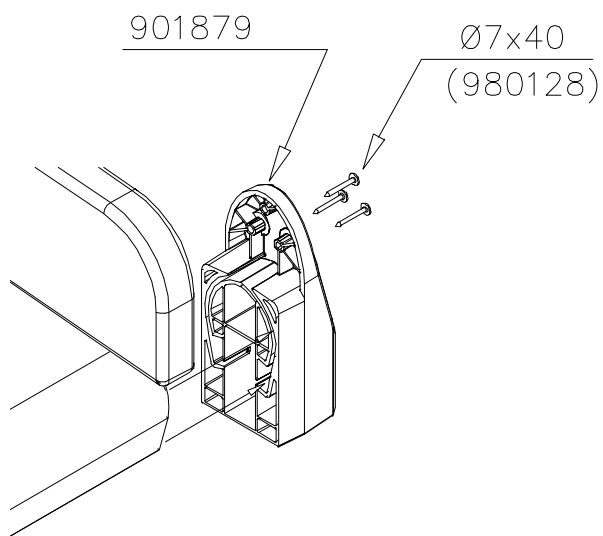

Insert sheet metal IN to the plastic cover.