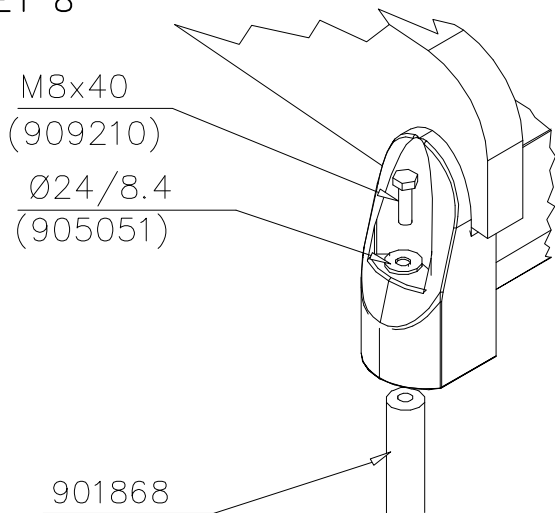

LAPPSET

DEEP FOUNDATION

DATE: 21.9.2016

5(5)

DET 7

Insert sheet metal IN to the plastic cover.

DET 8

DET 9