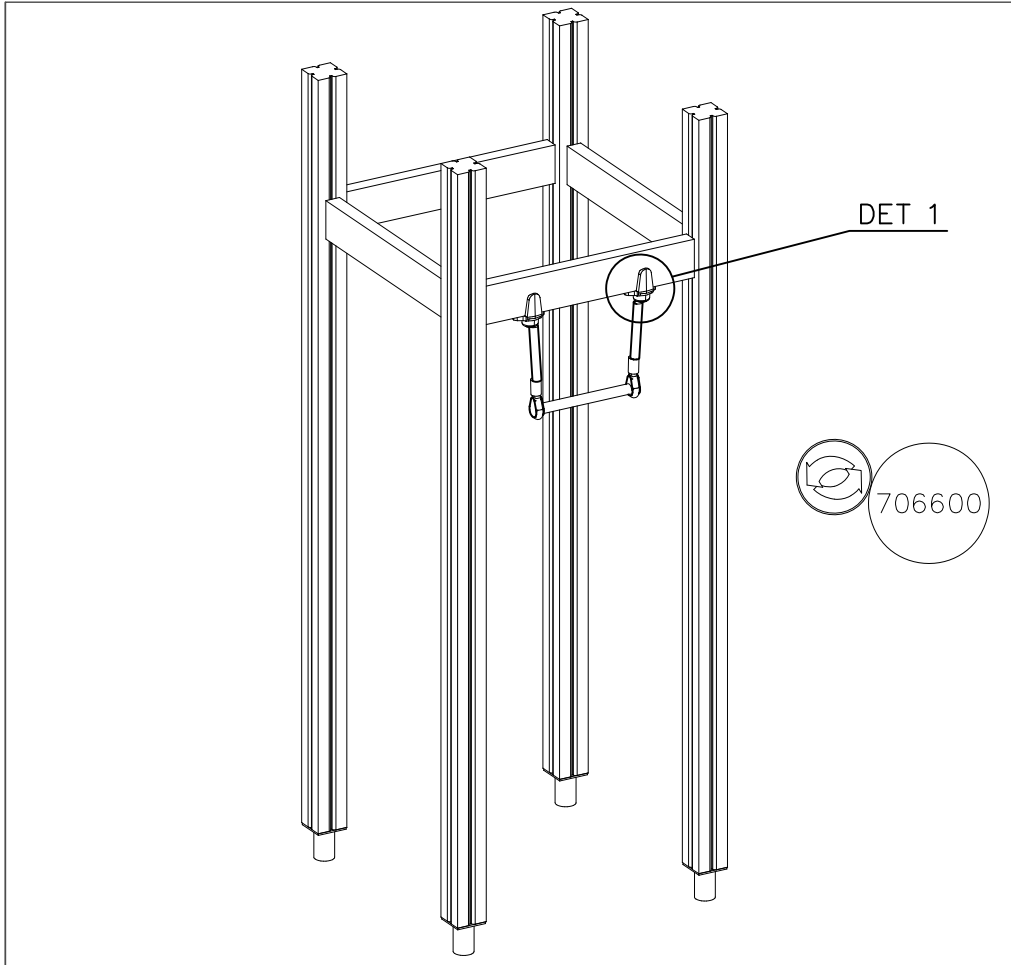

① 706600	PCS	② 980128	PCS
	1	 Ø7x40	2
③ 980123	PCS		PCS
 Ø7x60	4		
	PCS		PCS
	PCS		PCS