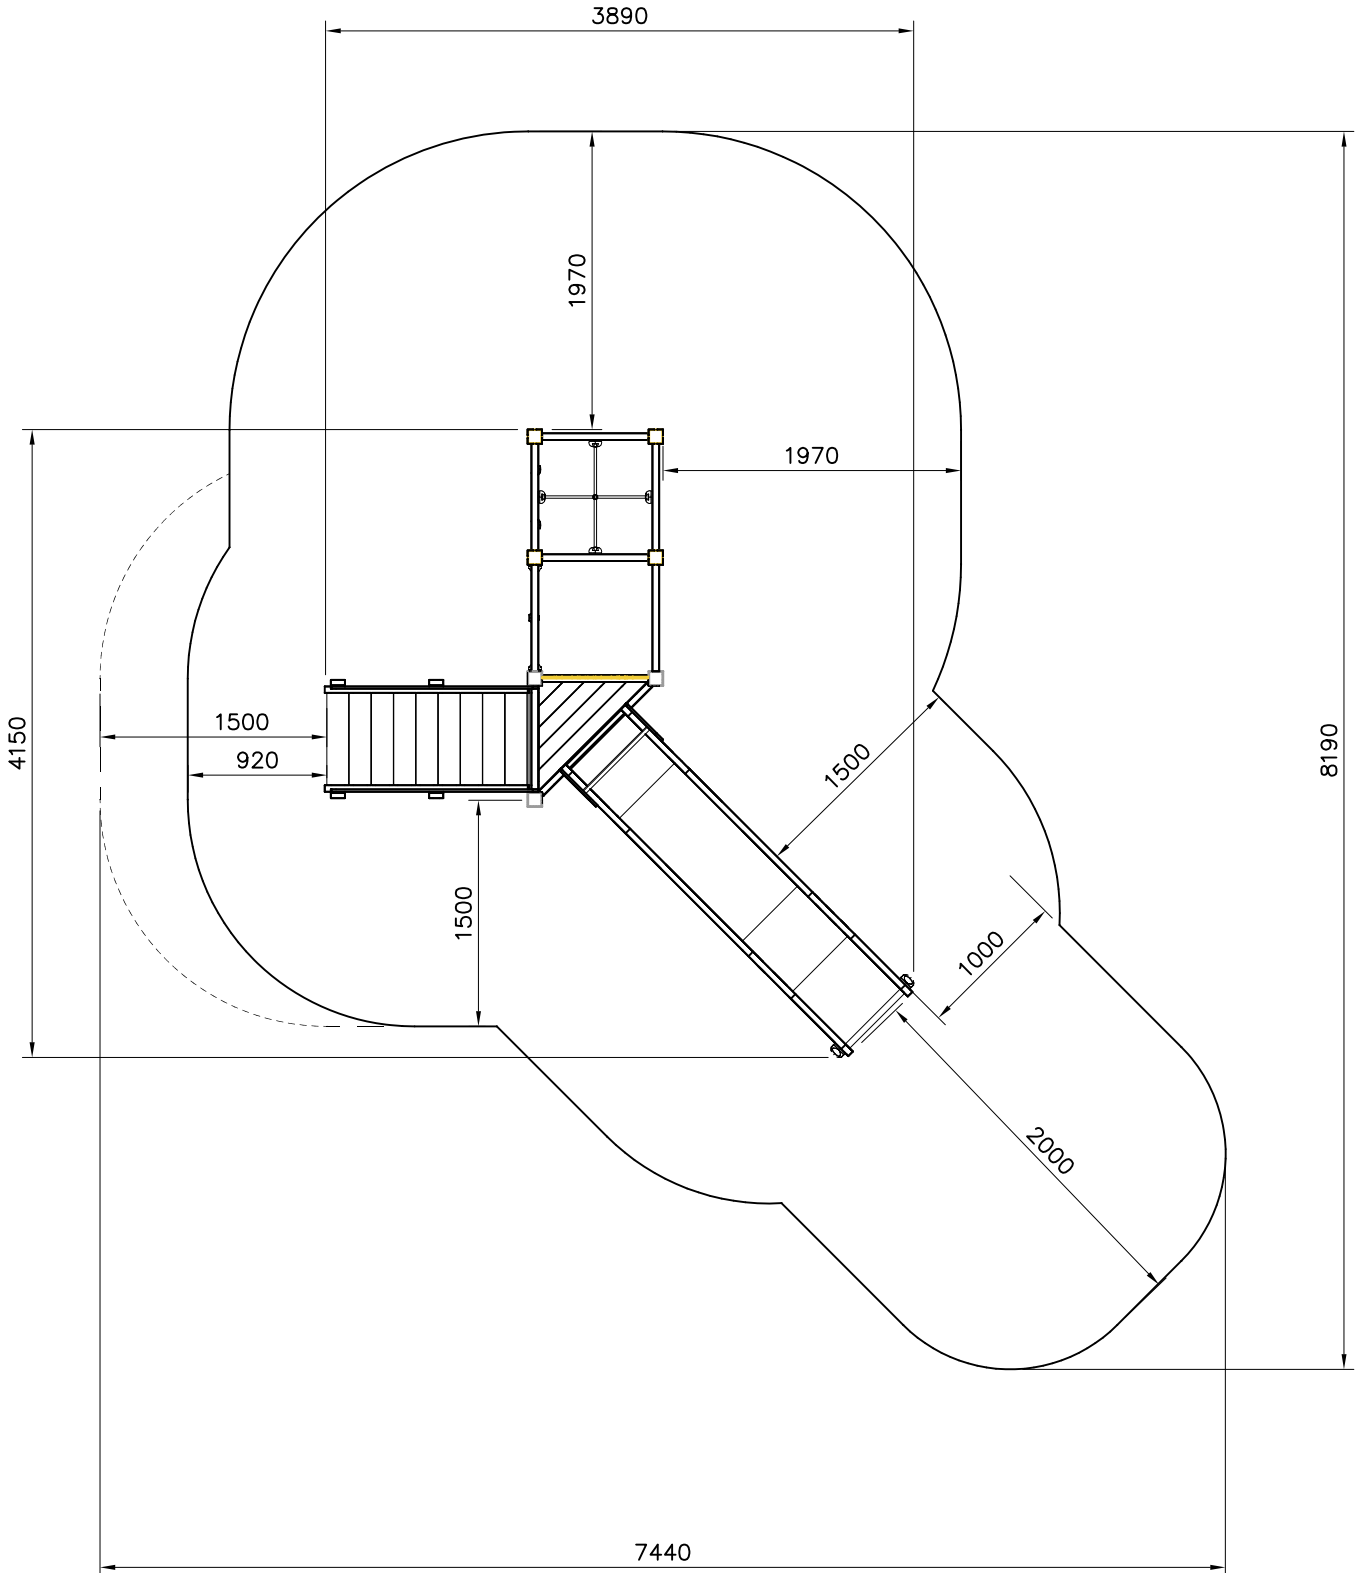

909511  90x90x650	PCS 9	909519  50x380x380	PCS 9	980107  Ø6x60	PCS 8	980114  Ø4x20	PCS 8	980131  Ø6x60	PCS 12		PCS
	PCS		PCS		PCS		PCS		PCS		PCS
	PCS		PCS		PCS		PCS		PCS		PCS
	PCS		PCS		PCS		PCS		PCS		PCS
	PCS		PCS		PCS		PCS		PCS		PCS
	PCS		PCS		PCS		PCS		PCS		PCS
	PCS		PCS		PCS		PCS		PCS		PCS

EN/AS Impact Area 35.3 m²

Grid size = 500 mm

1:50

0 2

— EN/AS Impact Area 35.3 m²
- - - Falling Space 37.3 m²
Max Falling Height 0000 mm

DET 1

DET 2

DET 3