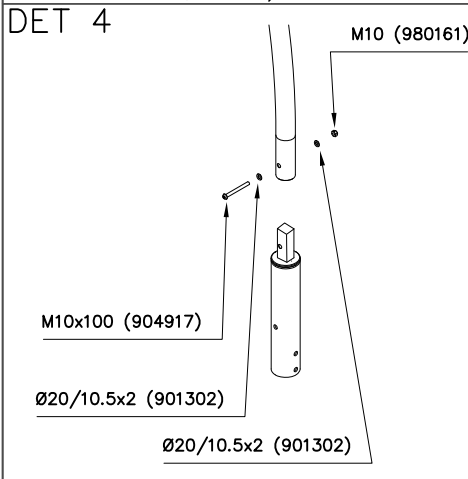

Product label is delivered by one of following ways:

1) Metal product label and screws

- Fasten the label with screws.

2) Label sticker

- Clean the painted metal or plywood surface from dirt and moisture. Fasten the sticker as shown in the figure 2.
- Note. Do not attach the sticker to rough surfaced laminate or painted wood.

① 704796  1200x930x21	PCS 1	② 704879  3x30x120mm	PCS 4
③ 902830 	PCS 1	④ 908093  5x48x303	PCS 2
⑤ 908124  89x859x1056	PCS 1	⑥ 909109  M12x40	PCS 6
⑦ 909110  M12x120	PCS 6	⑧ 909256  Ø16/8.4x1.6	PCS 6
⑨ 909644  M12	PCS 12	⑩ 909852  M8x30	PCS 3
⑪ 980154  Ø24/13	PCS 12	⑫ 980160  M8	PCS 3
	PCS		PCS
	PCS		PCS

DET 1

DET 2

DET 3

DET 4

DET 5

DET 6

① 704849  1150x3160x2100	PCS 1	② 705984  3x30x3000mm	PCS 2
③ 707204 -705  15x814x992	PCS 2	④ 707208 -705  15x814x925	PCS 1
⑤ 900965  M10	PCS 10	⑥ 901302  Ø20/10.5x2	PCS 24
⑦ 902234  M12	PCS 2	⑧ 904133  M10x80	PCS 2
⑨ 904800  GL75x1-3,5	PCS 2	⑩ 904899  Ø60x2.5	PCS 2
⑪ 904911  M12x120	PCS 4	⑫ 904917  M10x100	PCS 2
⑬ 904919  Ø88.9x530	PCS 2	⑭ 905083  Ø32	PCS 12
⑮ 905103  PT-28/32-H	PCS 2	⑯ 905112  Ø22	PCS 20

17	906829	PCS	18	907434	PCS
		8			2
					
	M10x25			70x50x3800	
19	907843	PCS	20	908069	PCS
		4			2
					
	Ø76x90			Ø60x87,6	
21	908070	PCS	22	908071	PCS
		2			2
					
	Ø76,1x2965			Ø76,1x2945	
23	908086	PCS	24	909248	PCS
		2			2
					
	Ø88.9x610			M12	
25	909256	PCS	26	909287	PCS
		24			20
					
	Ø16/8.4x1.6			M8x80	
27	909529	PCS	28	909633	PCS
		8			12
					
	Ø9			M8	
29	909852	PCS	30	980151	PCS
		12			20
					
	M8x30			Ø16/8.4	
31	980154	PCS	32	980161	PCS
		2			2
					
	Ø24/13			M10	
33	980165	PCS	34	999561	PCS
		2			1
					
	Ø24/13x2,5			GLUE 4101 ergo 10' g	
				10g	