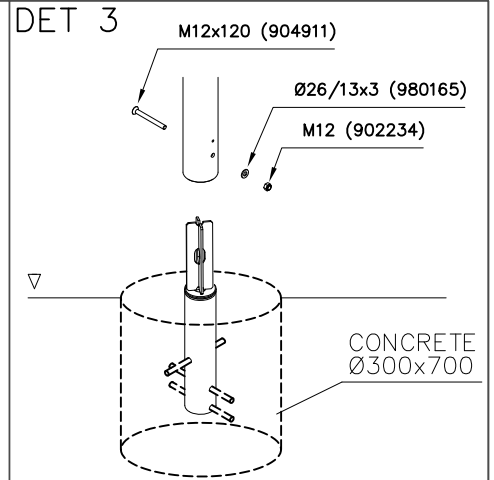

Product label is delivered by one of following ways:

1) Metal product label and screws

- Fasten the label with screws.

2) Label sticker

- Clean the painted metal or plywood surface from dirt and moisture. Fasten the sticker as shown in the figure 2.
- Note. Do not attach the sticker to rough surfaced laminate or painted wood.

① 704796  1200x930x21	PCS 1	② 704879  3x30x120mm	PCS 4
③ 902830 	PCS 1	④ 908093  5x48x303	PCS 2
⑤ 908124  89x859x1056	PCS 1	⑥ 909109  M12x40	PCS 6
⑦ 909110  M12x120	PCS 6	⑧ 909256  Ø16/8.4x1.6	PCS 6
⑨ 909644  M12	PCS 12	⑩ 909852  M8x30	PCS 3
⑪ 980154  Ø24/13	PCS 12	⑫ 980160  M8	PCS 3
	PCS		PCS
	PCS		PCS

DET 1

DET 2

DET 3

DET 4

DET 5

DET 6

① 704849  1150x3160x2100	PCS 1	② 705984  3x30x3000mm	PCS 2
③ 707204 -705  15x814x992	PCS 2	④ 707208 -705  15x814x925	PCS 1
⑤ 900965  M10	PCS 10	⑥ 901302  Ø20/10.5x2	PCS 24
⑦ 902234  M12	PCS 2	⑧ 904133  M10x80	PCS 2
⑨ 904800  GL75x1-3,5	PCS 2	⑩ 904899  Ø60x2.5	PCS 2
⑪ 904911  M12x120	PCS 4	⑫ 904917  M10x100	PCS 2
⑬ 904919  Ø88.9x530	PCS 2	⑭ 905083  Ø32	PCS 12
⑮ 905103  PT-28/32-H	PCS 2	⑯ 905112  Ø22	PCS 20

17	906829	PCS	18	907434	PCS
		8			2
					
	M10x25			70x50x3800	
19	907843	PCS	20	908069	PCS
		4			2
					
	Ø76x90			Ø60x87,6	
21	908070	PCS	22	908071	PCS
		2			2
					
	Ø76,1x2965			Ø76,1x2945	
23	908086	PCS	24	909248	PCS
		2			2
					
	Ø88.9x610			M12	
25	909256	PCS	26	909287	PCS
		24			20
					
	Ø16/8.4x1.6			M8x80	
27	909529	PCS	28	909633	PCS
		8			12
					
	Ø9			M8	
29	909852	PCS	30	980151	PCS
		12			20
					
	M8x30			Ø16/8.4	
31	980154	PCS	32	980161	PCS
		2			2
					
	Ø24/13			M10	
33	980165	PCS	34	999561	PCS
		2			1
					
	Ø24/13x2,5			GLUE 4101 ergo 10' g	
				10g	