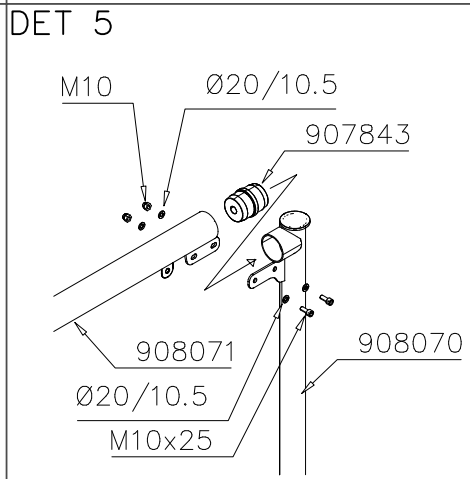

Product label is delivered by one of following ways:

1) Metal product label and screws

- Fasten the label with screws.

2) Label sticker

- Clean the painted metal or plywood surface from dirt and moisture. Fasten the sticker as shown in the figure 2.
- Note. Do not attach the sticker to rough surfaced laminate or painted wood.

① 704796  1200x930x21	PCS 1	② 704879  3x30x120mm	PCS 4
③ 902830 	PCS 1	④ 908093  5x48x303	PCS 2
⑤ 908124  89x859x1056	PCS 1	⑥ 909109  M12x40	PCS 6
⑦ 909110  M12x120	PCS 6	⑧ 909256  Ø16/8.4x1.6	PCS 6
⑨ 909644  M12	PCS 12	⑩ 909852  M8x30	PCS 3
⑪ 980154  Ø24/13	PCS 12	⑫ 980160  M8	PCS 3
	PCS		PCS
	PCS		PCS

DET 1

DET 2

DET 3

DET 4

DET 5

DET 6

① 704849  1150x3160x2100	PCS 1	② 705984  3x30x3000mm	PCS 2
③ 707204 -705  15x814x992	PCS 2	④ 707208 -705  15x814x925	PCS 1
⑤ 900965  M10	PCS 10	⑥ 901302  Ø20/10.5x2	PCS 24
⑦ 902234  M12	PCS 2	⑧ 904133  M10x80	PCS 2
⑨ 904800  GL75x1-3,5	PCS 2	⑩ 904899  Ø60x2.5	PCS 2
⑪ 904911  M12x120	PCS 4	⑫ 904917  M10x100	PCS 2
⑬ 904919  Ø88.9x530	PCS 2	⑭ 905083  Ø32	PCS 12
⑮ 905103  PT-28/32-H	PCS 2	⑯ 905112  Ø22	PCS 20

17	906829	PCS	18	907434	PCS
		8			2
					
	M10x25			70x50x3800	
19	907843	PCS	20	908069	PCS
		4			2
					
	Ø76x90			Ø60x87,6	
21	908070	PCS	22	908071	PCS
		2			2
					
	Ø76,1x2965			Ø76,1x2945	
23	908086	PCS	24	909248	PCS
		2			2
					
	Ø88.9x610			M12	
25	909256	PCS	26	909287	PCS
		24			20
					
	Ø16/8.4x1.6			M8x80	
27	909529	PCS	28	909633	PCS
		8			12
					
	Ø9			M8	
29	909852	PCS	30	980151	PCS
		12			20
					
	M8x30			Ø16/8.4	
31	980154	PCS	32	980161	PCS
		2			2
					
	Ø24/13			M10	
33	980165	PCS	34	999561	PCS
		2			1
					
	Ø24/13x2,5			GLUE 4101 ergo 10' g	
				10g	