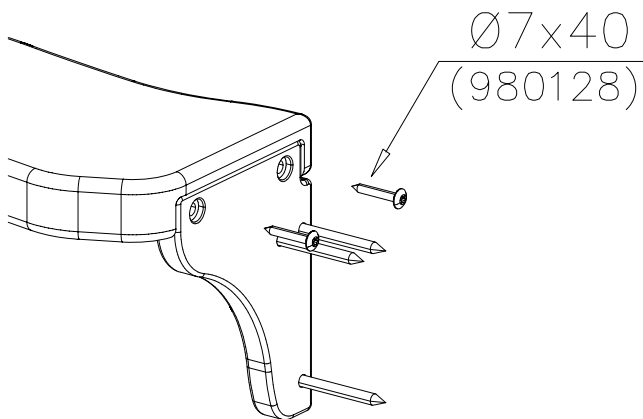

TABLE OPTIONS

709375

45x224x702

709374*

45x224x702

709406*

45x224x702

DET 1

DET 2

*Note:

Table 709406 compatible
 only with
 wall 709351

Table 709374 compatible
 only with
 wall 709372

| | | | | | |
|---|--------|-----|---|---------|-----|
| ① | 903176 | PCS | ② | 909850 | PCS |
| | | 1 | | | 1 |
| | | | | M8x25 | |
| ③ | 980128 | PCS | ④ | 909256 | PCS |
| | | 3 | | | 2 |
| | Ø7x40 | | | Ø16/8.4 | |
| ⑤ | 909633 | PCS | ⑥ | 980123 | PCS |
| | | 1 | | | 1 |
| | M8 | | | Ø7x60 | |
| | | PCS | | | PCS |
| | | | | | |
| | | PCS | | | PCS |
| | | | | | |
| | | PCS | | | PCS |
| | | | | | |
| | | PCS | | | PCS |
| | | | | | |
| | | PCS | | | PCS |
| | | | | | |