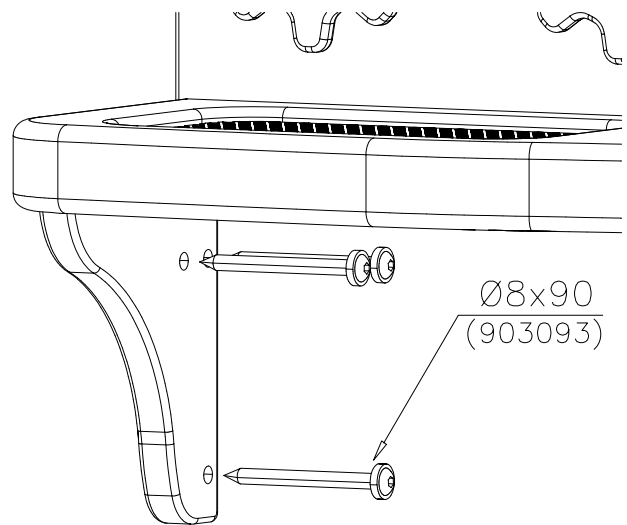

TABLE OPTIONS

709375

45x224x702

709374*

45x224x702

709406*

45x224x702

DET 1

DET 2

*Note:

Table 709406 compatible
 only with
 wall 709351

Table 709374 compatible
 only with
 wall 709372

| | | | | | |
|---|--------|-----|---|---------|-----|
| ① | 903176 | PCS | ② | 909850 | PCS |
| | | 1 | | | 1 |
| | | | | M8x25 | |
| ③ | 980128 | PCS | ④ | 909256 | PCS |
| | | 3 | | | 2 |
| | Ø7x40 | | | Ø16/8.4 | |
| ⑤ | 909633 | PCS | ⑥ | 980123 | PCS |
| | | 1 | | | 1 |
| | M8 | | | Ø7x60 | |
| | | PCS | | | PCS |
| | | | | | |
| | | PCS | | | PCS |
| | | | | | |
| | | PCS | | | PCS |
| | | | | | |
| | | PCS | | | PCS |
| | | | | | |
| | | PCS | | | PCS |
| | | | | | |