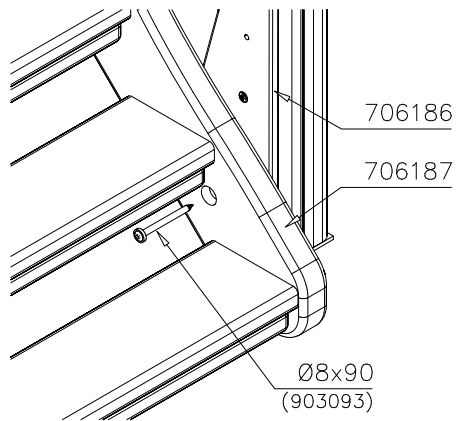

DET 4

DET 5

DET 6

DET 7

EN 1176
157
89

Attention !
By EN norm 1176, gaps must
be narrower than 89mm !!!

LAPPSET® DEEP FOUNDATION

FOOT