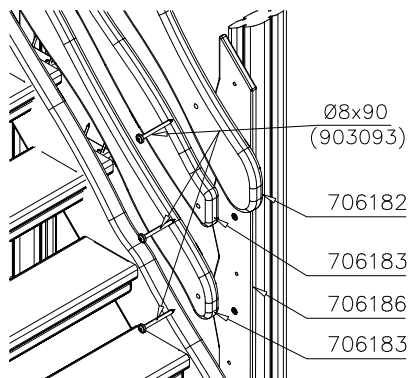

DET 4

DET 5

DET 6

DET 7

EN 1176
157
89

Attention !
By EN norm 1176, gaps must
be narrower than 89mm !!!

LAPPSET® DEEP FOUNDATION

FOOT

DATE: 15.5.2018

1(1)

①	909511	PCS	②	909519	PCS
		1			1
	90x90x650			50x380x380	

③	909637	PCS	④	909638	PCS
		4			8
	M10			Ø20/10.5	

⑤	909639	PCS	⑥	905104	PCS
		4			4
	M10x25			M10	

OPTION FOOT

①	911155	PCS			PCS
		1			
	90x90x650				