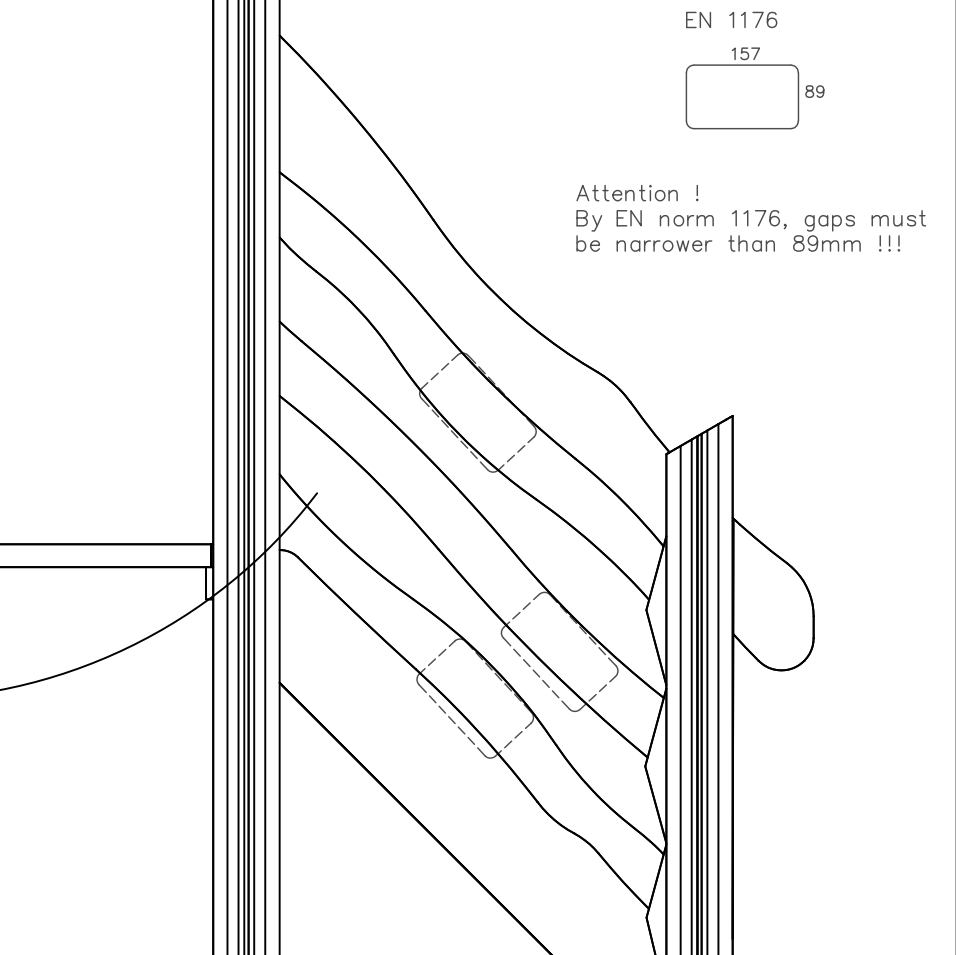

DET 4

DET 5

DET 6

DET 7

EN 1176
157
89

Attention !
By EN norm 1176, gaps must
be narrower than 89mm !!!

LAPPSET® DEEP FOUNDATION

FOOT