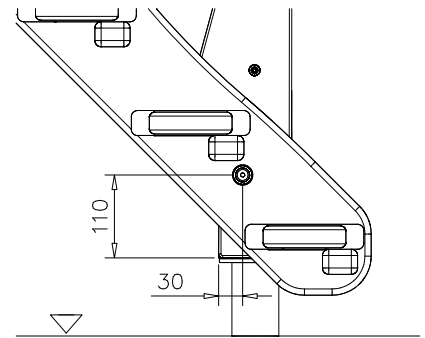

DET 4

DET 5

DET 6

DET 7

EN 1176
157
89

Attention !
By EN norm 1176, gaps must
be narrower than 89mm !!!

LAPPSET® DEEP FOUNDATION

FOOT