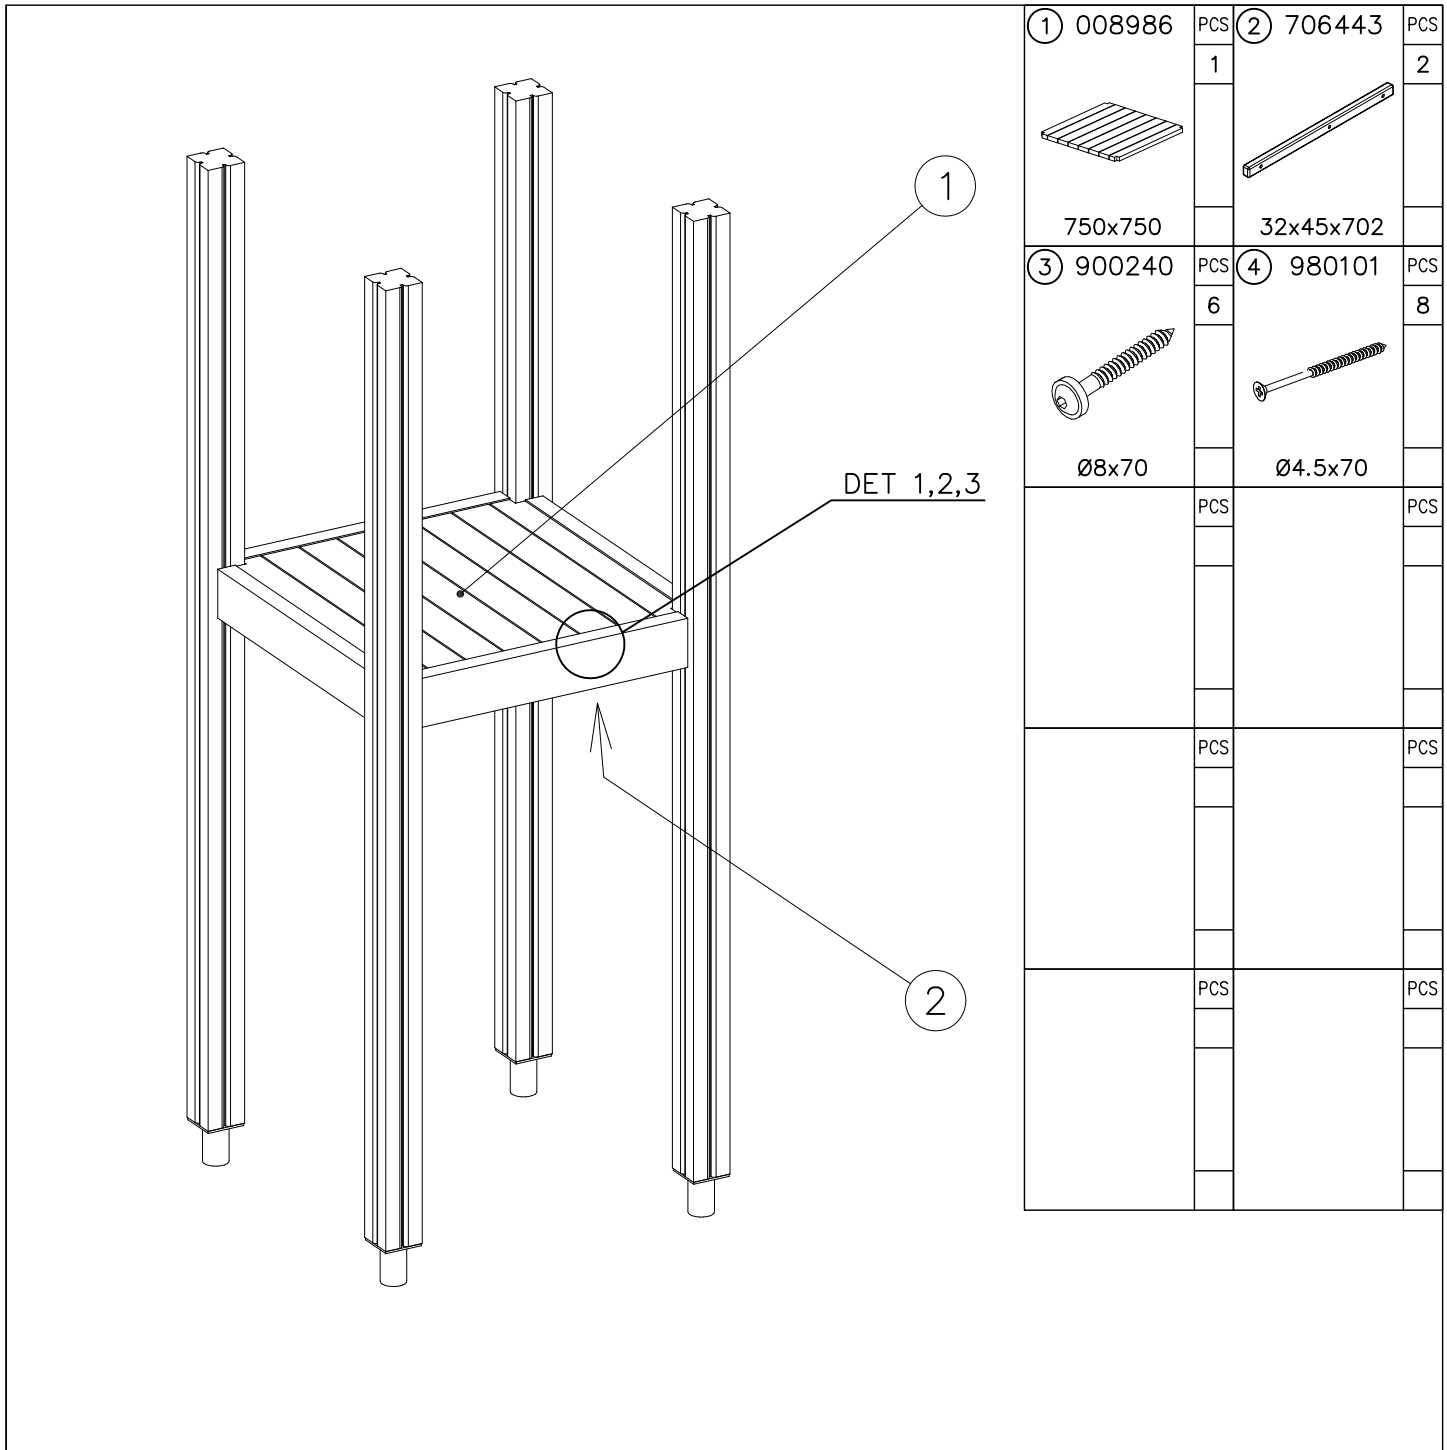

DET 2

DET 3

① 008986	PCS	② 706443	PCS
	1		2
750x750		32x45x702	
③ 900240	PCS	④ 980101	PCS
	6		8
Ø8x70		Ø4.5x70	
	PCS		PCS
	PCS		PCS
	PCS		PCS