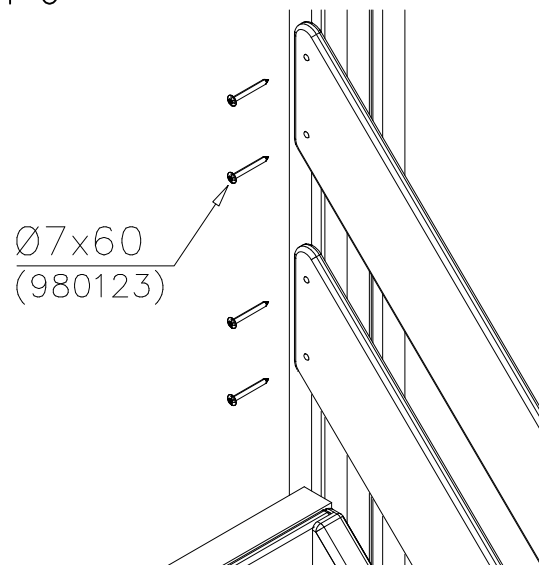

DET 6

STAIRS OPTIONS +870

707191 	707191-602 DARK BROWN 707191-603 LIGHT BROWN 707191-604 LIGHT GRAY	
---	--	--

RAILING OPTIONS

RAILS 707146  15x145x1153	707146-701 BLUE 707146-702 YELLOW 707146-703 LIME 707146-704 DARK GRAY 707146-705 LIGHT GRAY 707146-706 RED	707146-707 GREEN 707146-708 FUXIA
---	--	--------------------------------------