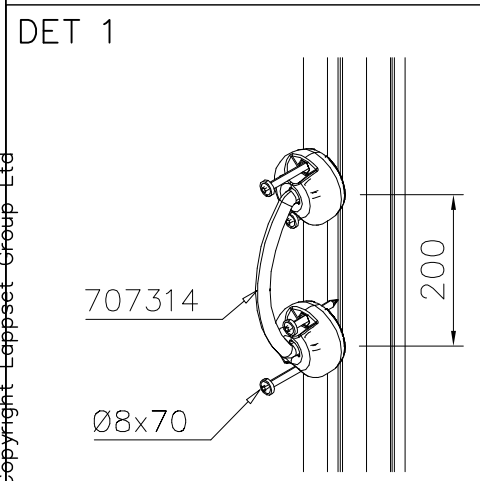

① 707314	PCS	② 900240	PCS
	1		4
BLACK		Ø8x70	
	PCS		PCS
	PCS		PCS
	PCS		PCS
	PCS		PCS