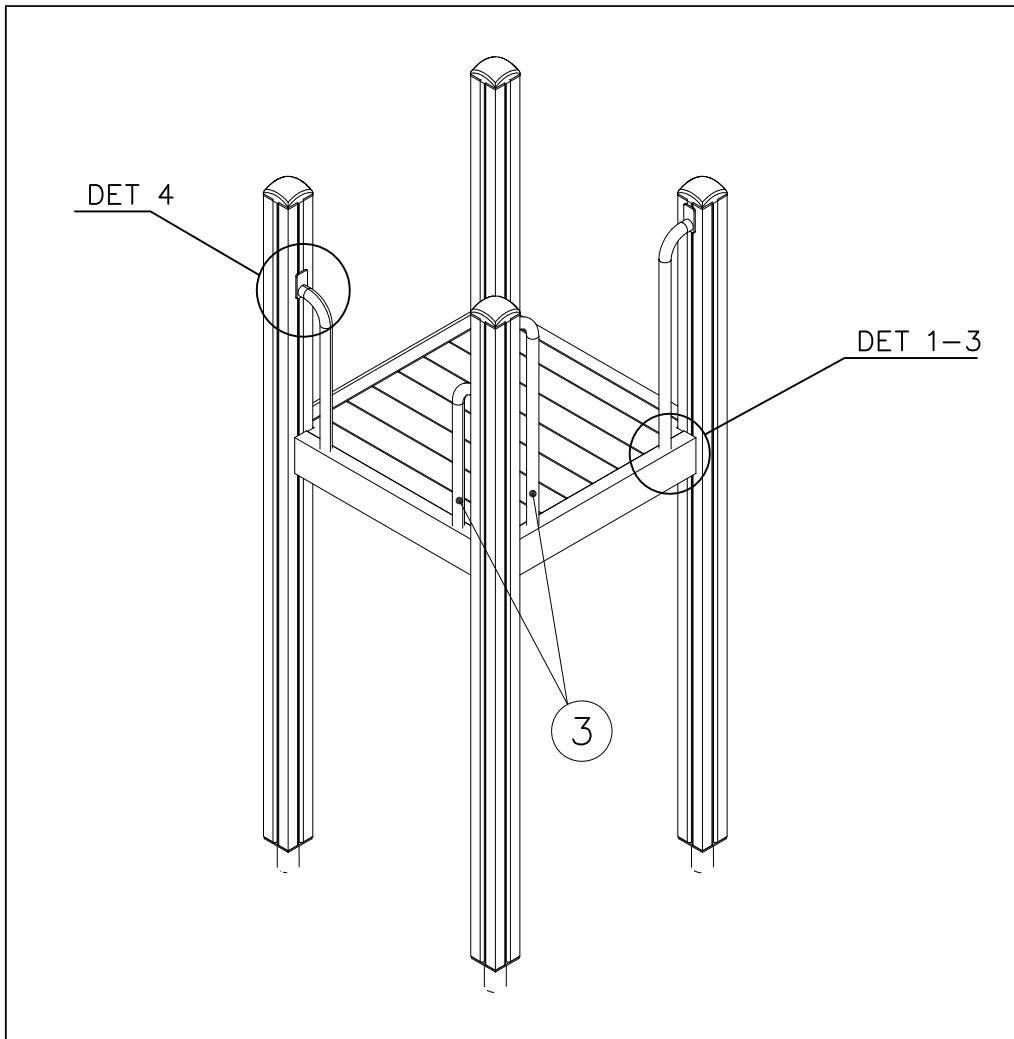

① 900240 Ø8x70	PCS 1	② 900727 M10x80	PCS 1
	PCS		PCS
③ 907688 765	PCS 1	③ 907701 545	PCS 1
	PCS		PCS
	PCS		PCS
	PCS		PCS
	PCS		PCS
	PCS		PCS
	PCS		PCS