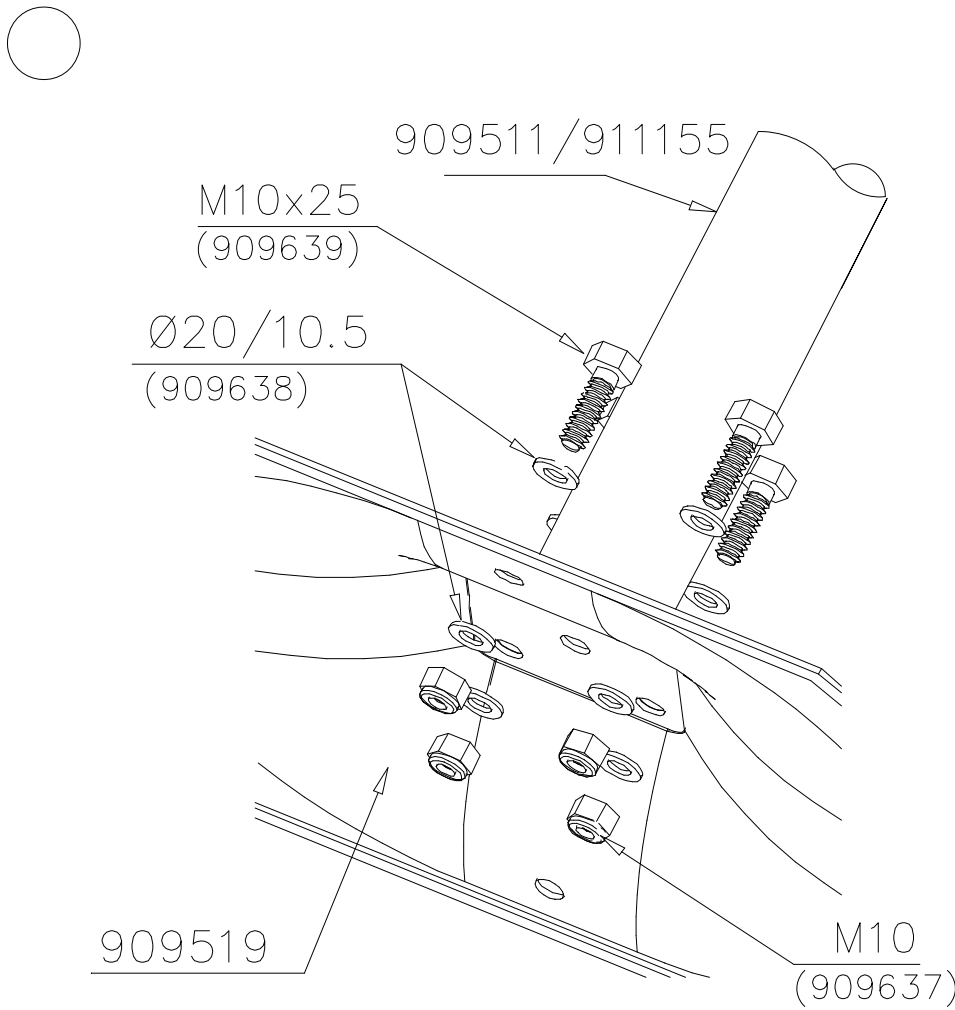

② 905104	PCS		PCS
	4		
 M10	PCS		PCS

905104

LAPPSET® DEEP FOUNDATION

FOOT

DATE: 15.5.2018

1(1)

①	909511	PCS	②	909519	PCS
		1			1
	90x90x650			50x380x380	

③	909637	PCS	④	909638	PCS
		4			8
	M10			Ø20/10.5	