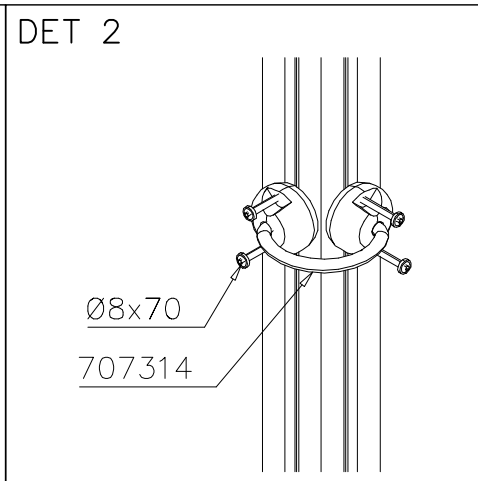

① 707314	PCS	② 900240	PCS
	1		4
BLACK		Ø8x70	
	PCS		PCS
	PCS		PCS
	PCS		PCS
	PCS		PCS