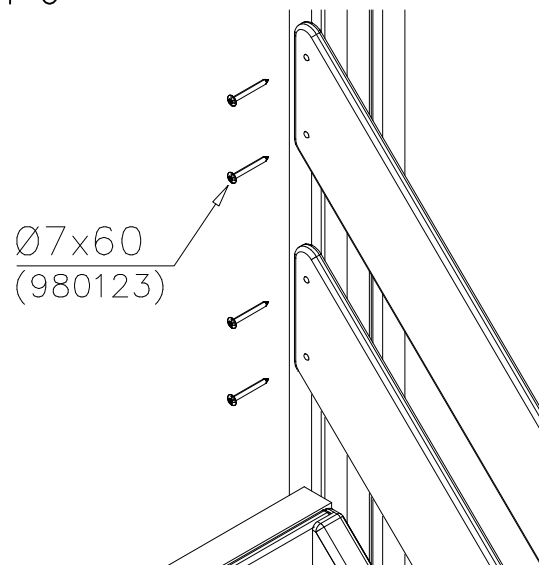

DET 4

DET 5

DET 6

STAIRS OPTIONS +870

707191 	707191-602 DARK BROWN 707191-603 LIGHT BROWN 707191-604 LIGHT GRAY	
---	--	--

RAILING OPTIONS

RAILS 707146  15x145x1153	707146-701 BLUE 707146-702 YELLOW 707146-703 LIME 707146-704 DARK GRAY 707146-705 LIGHT GRAY 707146-706 RED	707146-707 GREEN 707146-708 FUXIA
---	--	--------------------------------------