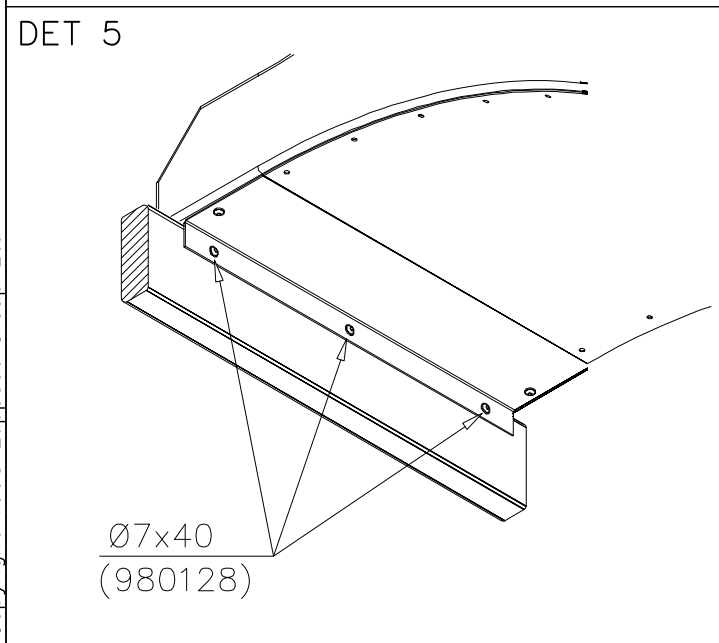

80M

SLIDE WOOD

DATE: 3.11.2017

2(5)

○ SLIDE	PCS	○ SLIDE	PCS	○ 706371	PCS	○ 706505	PCS	○ 901868	PCS	① 903093	PCS
	1		1		2		2		1		2
+1470		+870		15x345x750		35x70x730		Ø34x598		Ø8x90	
② 909876	PCS	③ 980100	PCS	④ 980128	PCS	⑤ 999561	PCS				
	2		12		11		1				
M8x40		Ø5x60		Ø7x40		10g					

LAPPSET

DEEP FOUNDATION

SLIDE WOOD

DATE: 3.11.2017

4(5)

○ 707133	PCS	○ 901868	PCS	○ 901879	PCS	⑥ 909210	PCS	⑦ 905051	PCS	⑧ 980128	PCS
	1		2		2		4		4		6
10x80x745		Ø30x598				M8x40		Ø24/8.4		Ø7x40	

DET 6

Insert sheet metal IN to the plastic cover.