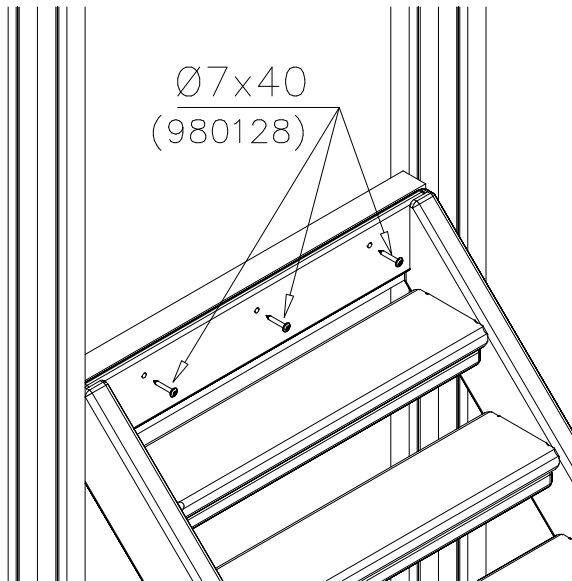

DET 4

DET 5

DET 6

STAIRS OPTIONS +870

707191 	707191-602 DARK BROWN 707191-603 LIGHT BROWN 707191-604 LIGHT GRAY	
---	--	--

RAILING OPTIONS

RAILS 707146  15x145x1153	707146-701 BLUE 707146-702 YELLOW 707146-703 LIME 707146-704 DARK GRAY 707146-705 LIGHT GRAY 707146-706 RED	707146-707 GREEN 707146-708 FUXIA
---	--	--------------------------------------