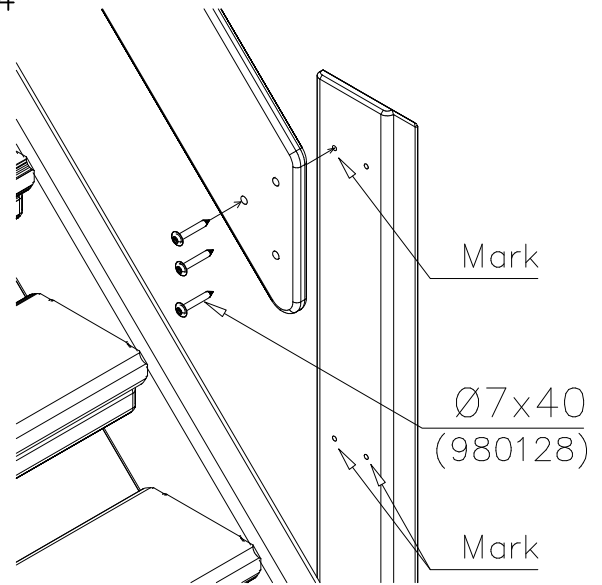

DET 4

DET 5

DET 6

STAIRS OPTIONS +870

707191 	707191-602 DARK BROWN 707191-603 LIGHT BROWN 707191-604 LIGHT GRAY	
---	--	--

RAILING OPTIONS

RAILS 707146  15x145x1153	707146-701 BLUE 707146-702 YELLOW 707146-703 LIME 707146-704 DARK GRAY 707146-705 LIGHT GRAY 707146-706 RED	707146-707 GREEN 707146-708 FUXIA
---	--	--------------------------------------