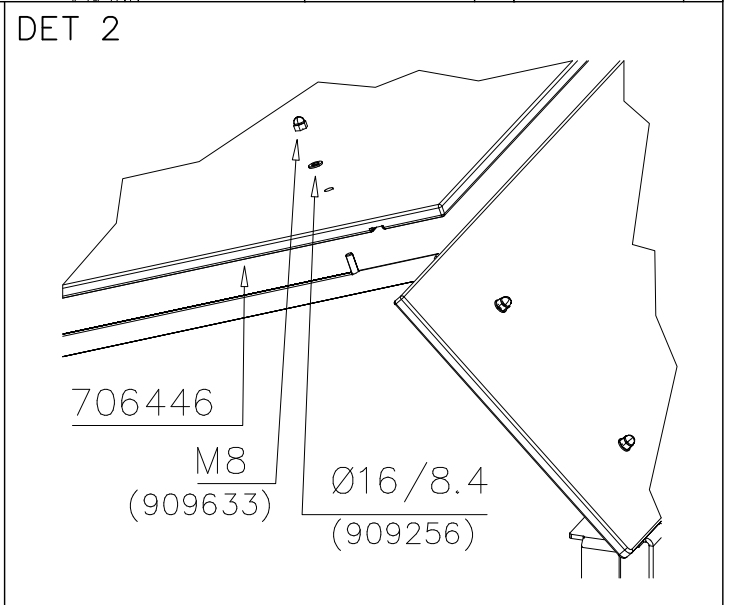

706429

32x45x705

706429-602	DARK BROWN
706429-603	LIGHT BROWN
706429-604	LIGHT GRAY

SLIDE OPTIONS

+1470

904451 GRAY
904847 YELLOW

+870

905833 GRAY
905834 YELLOW