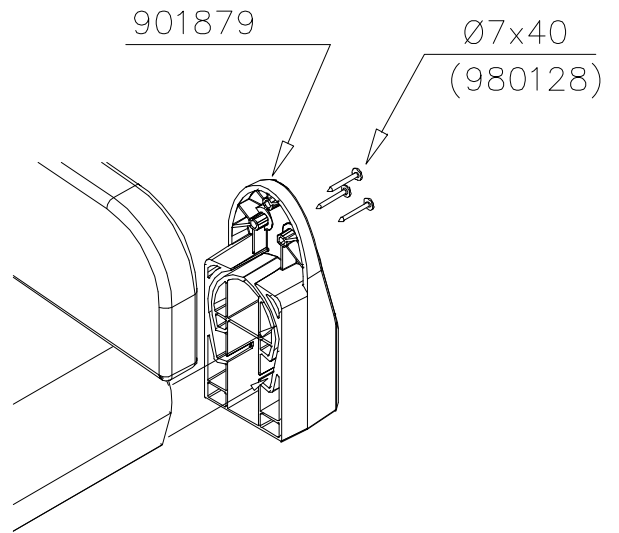

LAPPSET

SURFACE FOUNDATION

DIAGONAL SLIDE WOOD

DATE: 21.9.2016

4(5)

○ 901879	PCS	7 909509	PCS	8 909139	PCS	9 980154	PCS	10 980128	PCS
	2		2		2		4		6
		M12x50		M12x130		Ø24/13		Ø7x40	

DET 7

Insert sheet metal IN to the plastic cover.