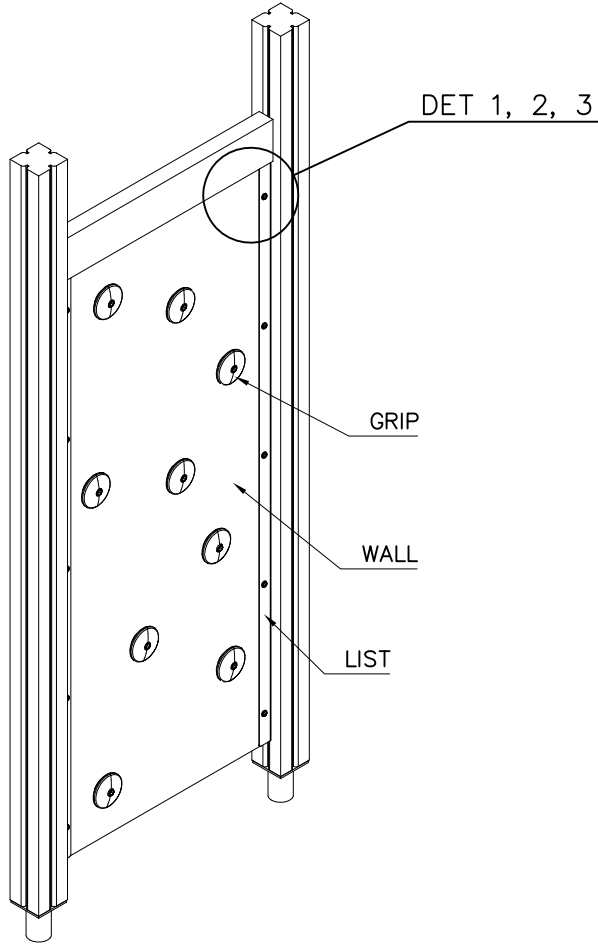

① 909256	PCS	② 980152	PCS
	10		10
Ø16/8.4x1.6		Ø24/8.4x2	
③ 909850	PCS	④ 909633	PCS
	10		10
M8x25		M8	
	PCS	⑤ 980131	PCS
			10
		Ø6x60	
	PCS		PCS
	PCS		PCS
	PCS		PCS
○ 907770	PCS	○ 706646 + grips	PCS
	2		1
2x35/40x1659			
	PCS		PCS