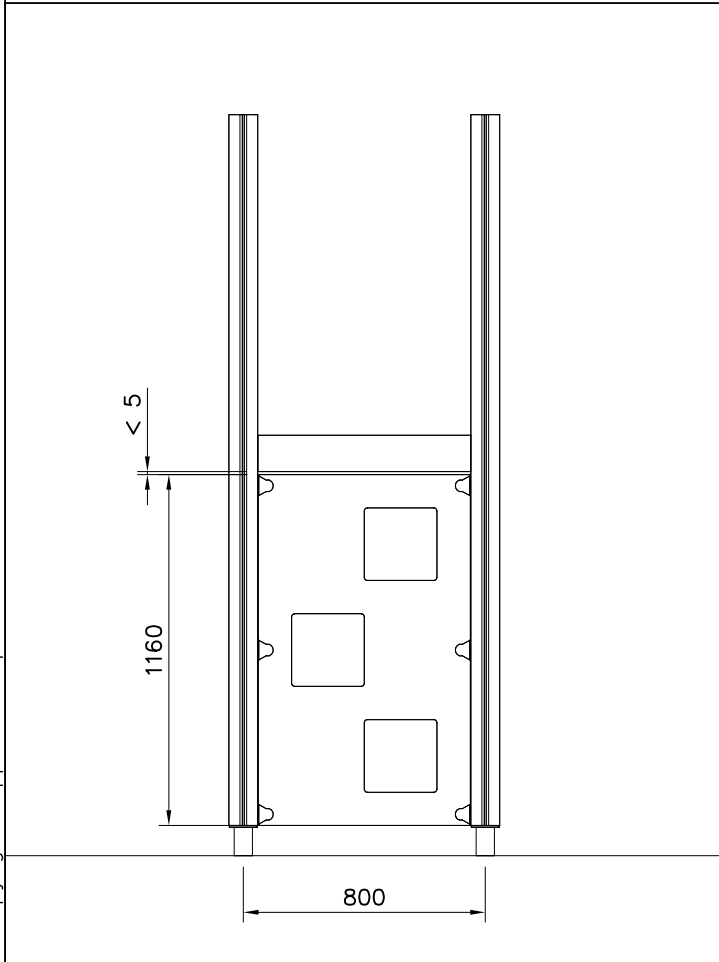

① 903176	PCS	② 909852	PCS
	6		6
		M8x30	
③ 909256	PCS	④ 909633	PCS
	6		6
Ø16/8.4x1.6		M8	
⑤ 980123	PCS		PCS
	6		6
Ø7x60			
	PCS		PCS

WALL OPTIONS		
706507 	706507-701 706507-702 706507-703 706507-704 706507-705 706507-706 706507-707 706507-708	BLUE YELLOW LIME DARK GRAY LIGHT GRAY RED GREEN FUXIA
20x702x1160