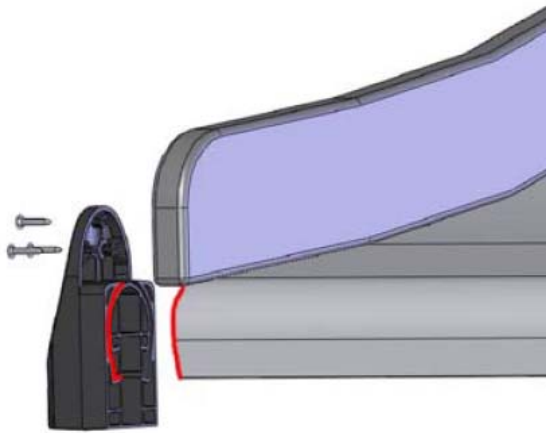

LAPPSET

SURFACE FOUNDATION

DIAGONAL SLIDE WOOD

DATE: 21.9.2016

4(5)

○ 901879	PCS	7 909509	PCS	8 909139	PCS	9 980154	PCS	10 980128	PCS
	2		2		2		4		6
		M12x50		M12x130		Ø24/13		Ø7x40	

DET 7

Insert sheet metal IN to the plastic cover.