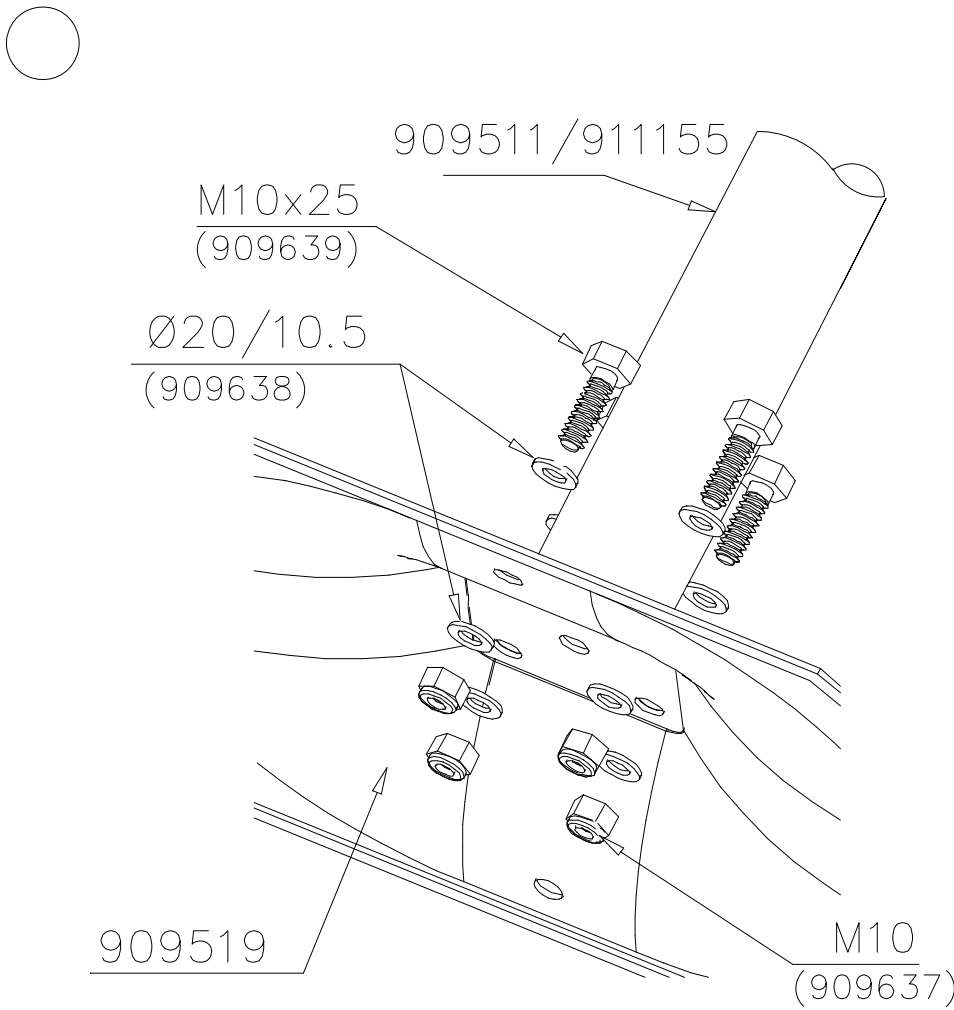

LAPPSET® DEEP FOUNDATION

FOOT

DATE: 15.5.2018

1(1)

① 909511	PCS	② 909519	PCS
	1		1
90x90x650		50x380x380	
③ 909637	PCS	④ 909638	PCS
	4		8
M10		Ø20/10.5	
⑤ 909639	PCS	⑥ 905104	PCS
	4		4
M10x25		M10	
OPTION FOOT			
① 911155	PCS		PCS
	1		
90x90x650