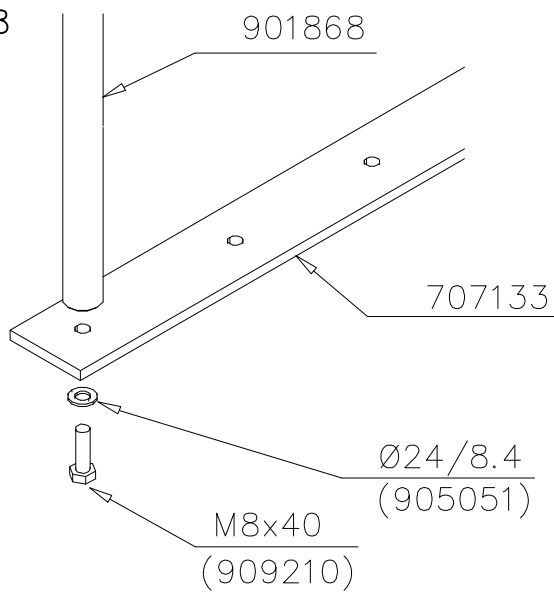

DET 6

Insert sheet metal IN to the plastic cover.

DET 8