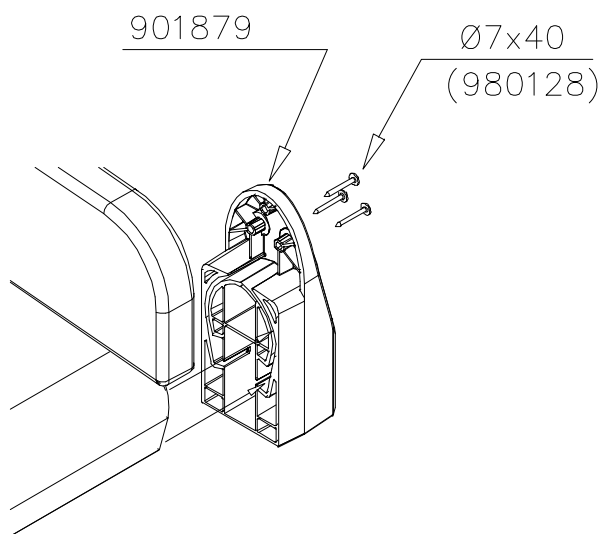

LAPPSET

DEEP FOUNDATION

SLIDE WOOD

DATE: 3.11.2017

4(5)

○ 707133	PCS	○ 901868	PCS	○ 901879	PCS	⑥ 909210	PCS	⑦ 905051	PCS	⑧ 980128	PCS
	1		2		2		4		4		6
10x80x745		Ø30x598				M8x40		Ø24/8.4		Ø7x40	

DET 6

Insert sheet metal IN to the plastic cover.