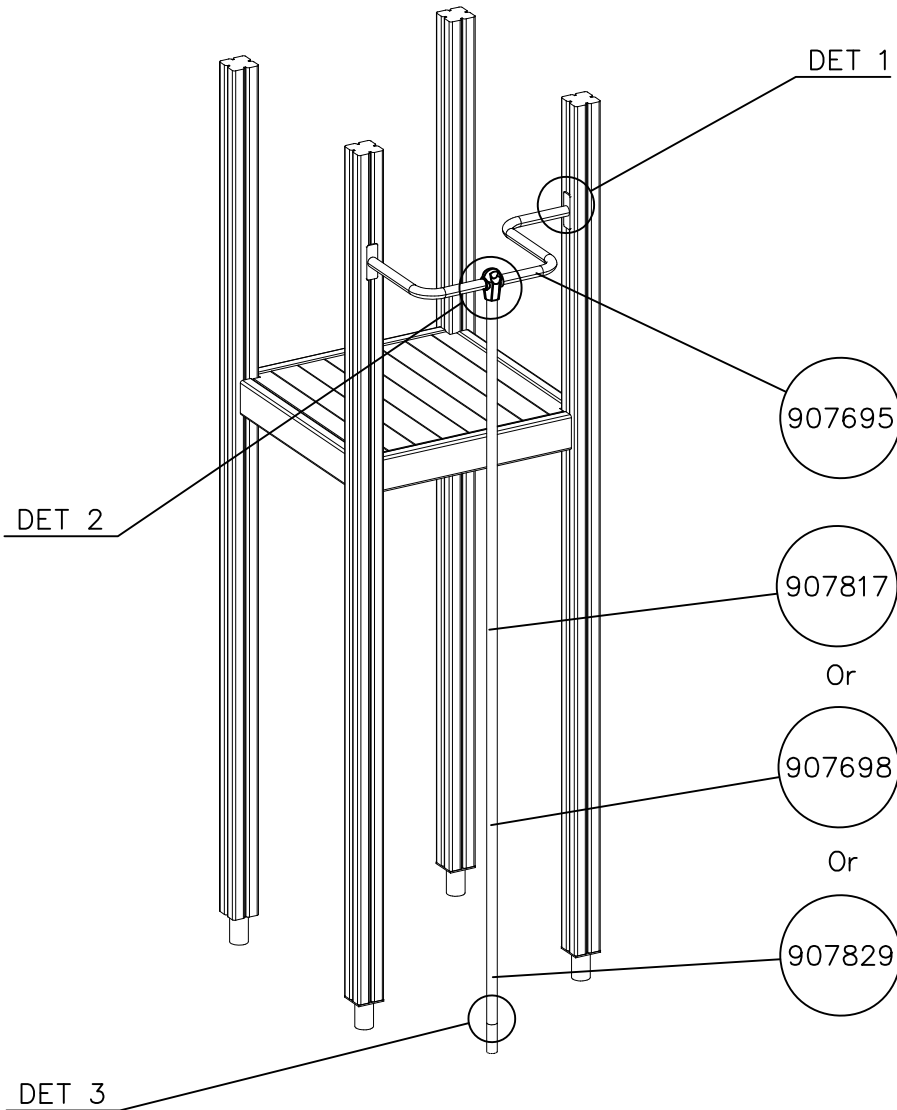

① 900240	PCS	② 900342	PCS
	4		2
Ø8x70		M8x16	
③ 901900	PCS	④ 901939	PCS
	2		1
20.5x36.2x56		M12x70	
⑤ 909850	PCS	⑥ 980150	PCS
	1		1
M8x25		M8	
⑦ 901182	PCS	⑧ 901902	PCS
	1		2
Ø11/M8x40		30.7x60.9x100	
	PCS		PCS
	PCS		PCS
○ 907829	PCS	○ 907698	PCS
	1		1
Ø33,7x1454		Ø33,7x2054	
○ 907817	PCS	○ 907695	PCS
	1		1
Ø33,7x2554