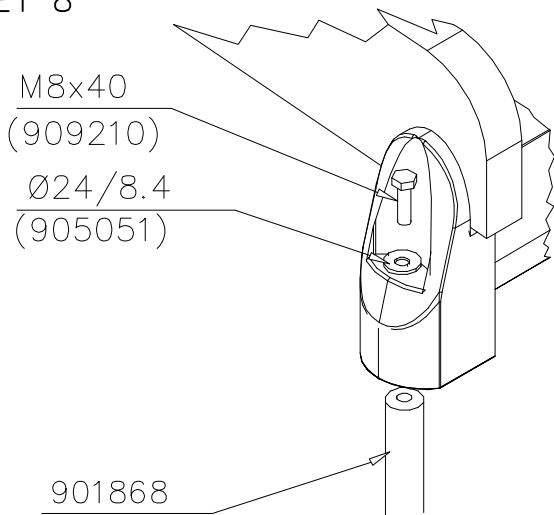

LAPPSET

DEEP FOUNDATION

DATE: 21.9.2016

5(5)

DET 7

Insert sheet metal IN to the plastic cover.

DET 8

DET 9