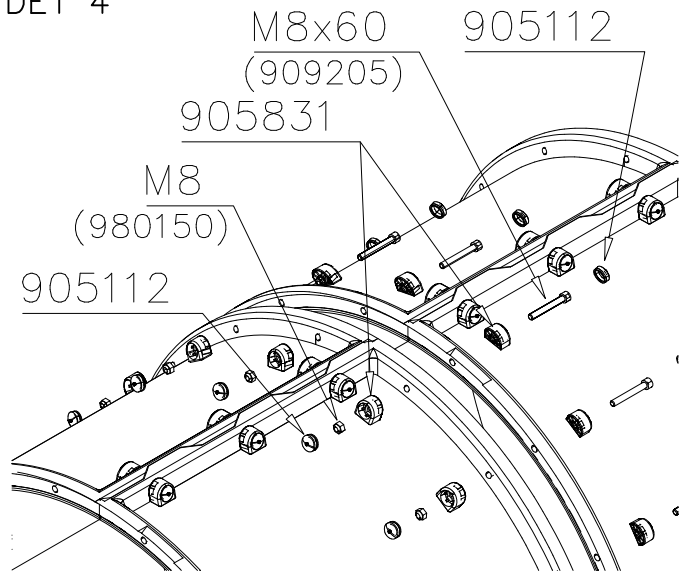

DET 5

DET 6

DETAILS IN TUBE INSTALLATION GENERAL PAGE

① 905112	PCS 112	② 900240	PCS 26
Ø22		Ø8x70	
③ 903533	PCS 12	④ 905831	PCS 112
SRL12		Ø32x19	
⑤ 909205	PCS 40	⑥ 909208	PCS 32
M8x60		M8	
⑦ 909866	PCS 32	⑧ 980150	PCS 40
M8x60		M8	
○ 707918	PCS 8	○ 905829	PCS 4
20x275x640		Transparent	
		○ COLOR	PCS 4