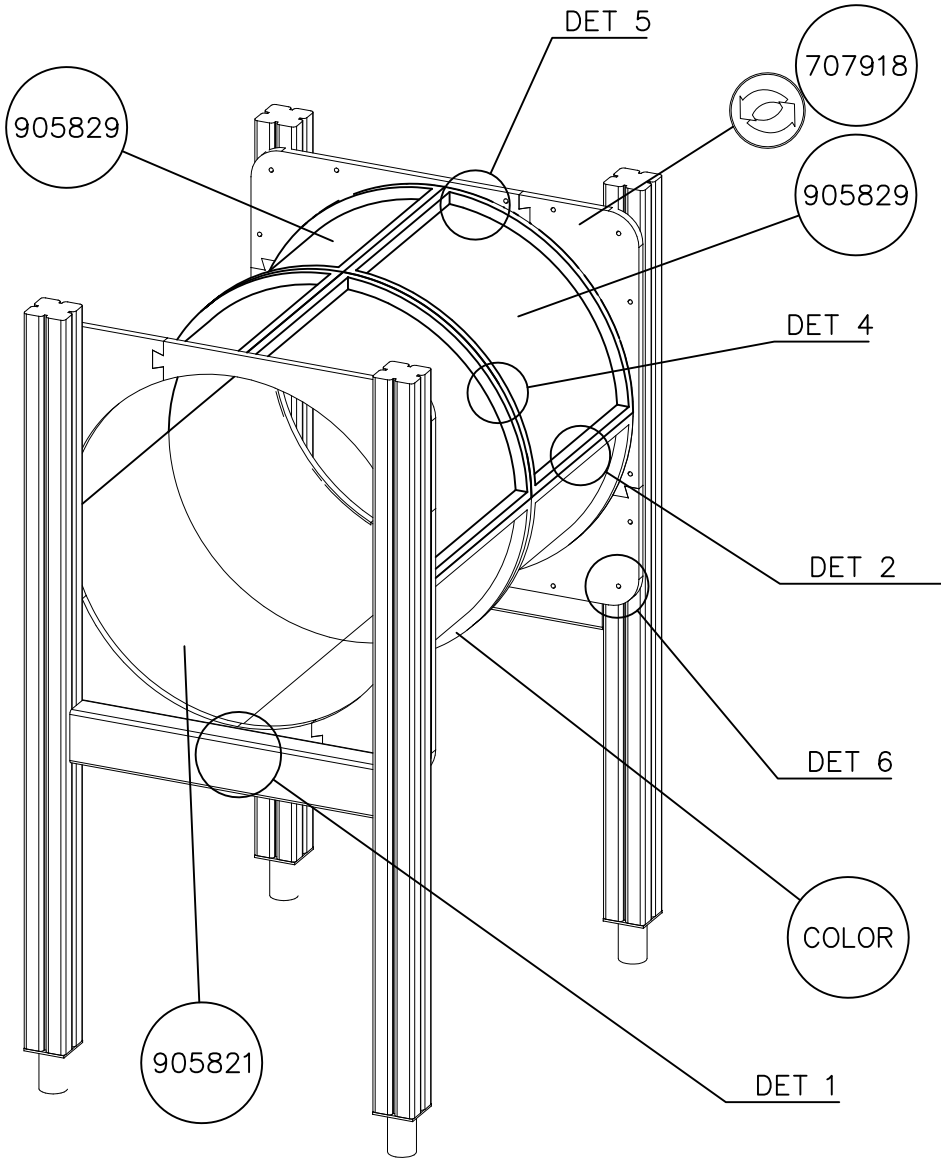

DET 5

DET 6

DETAILS IN TUBE INSTALLATION GENERAL PAGE

① 905112	PCS 112	② 900240	PCS 26
Ø22		Ø8x70	
③ 903533	PCS 12	④ 905831	PCS 112
SRL12		Ø32x19	
⑤ 909205	PCS 40	⑥ 909208	PCS 32
M8x60		M8	
⑦ 909866	PCS 32	⑧ 980150	PCS 40
M8x60		M8	
○ 707918	PCS 8	○ 905829	PCS 4
20x275x640		Transparent	
		○ COLOR	PCS 4