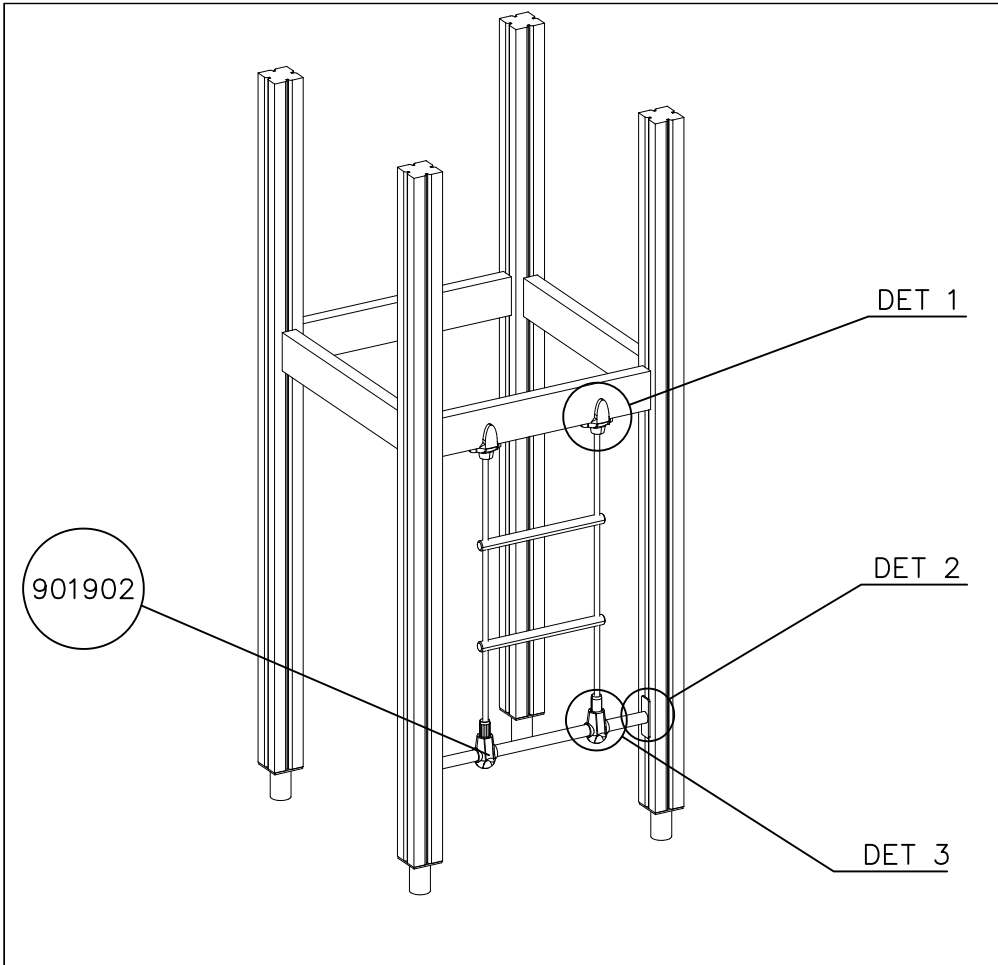

① 901902	PCS 4	② 980128	PCS 2
30x61x100		Ø7x40	
③ 980123	PCS 4	④ 900240	PCS 4
Ø7x60		Ø8x70	
⑤ 901900	PCS 4	⑥ 909633	PCS 2
20.5x36.2x56		M8	
⑦ 909850	PCS 2	⑧ 900342	PCS 4
M8x25		M8x16	
⑨ 901182	PCS 2	○ 907694	PCS 1
Ø11/M8x40		L 704	
○ 706473	PCS 1	○ 706780	PCS 1
+1470		+1970