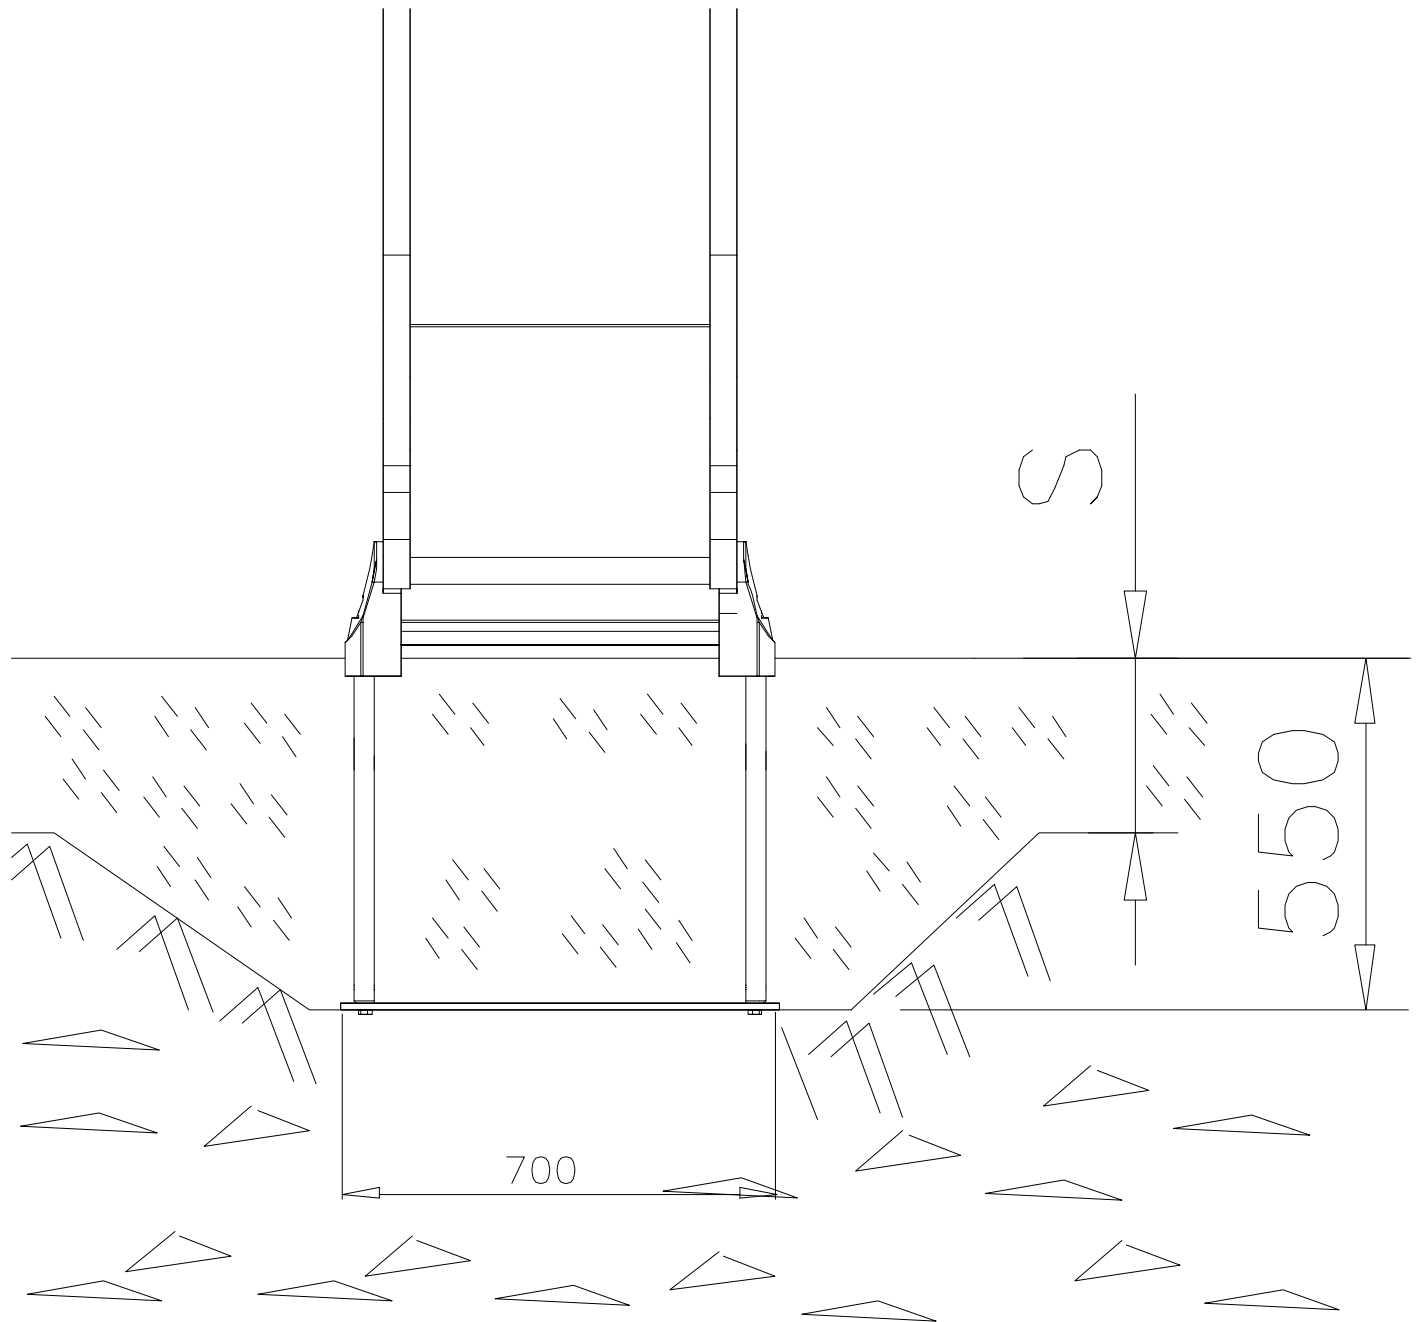

② 905104	PCS		PCS
	4		
 M10	PCS		PCS

905104

LAPPSET® DEEP FOUNDATION

FOOT

DATE: 15.5.2018

1(1)

① 909511	PCS	② 909519	PCS
	1		1
90x90x650		50x380x380	
③ 909637	PCS	④ 909638	PCS
	4		8
M10		Ø20/10.5	
⑤ 909639	PCS	⑥ 905104	PCS
	4		4
M10x25		M10	

OPTION FOOT

① 911155	PCS		PCS
	1		
90x90x650			

LAPPSET

DEEP FOUNDATION

SLIDE WOOD

DATE: 22.5.2015

1(1)

LAPPSET®