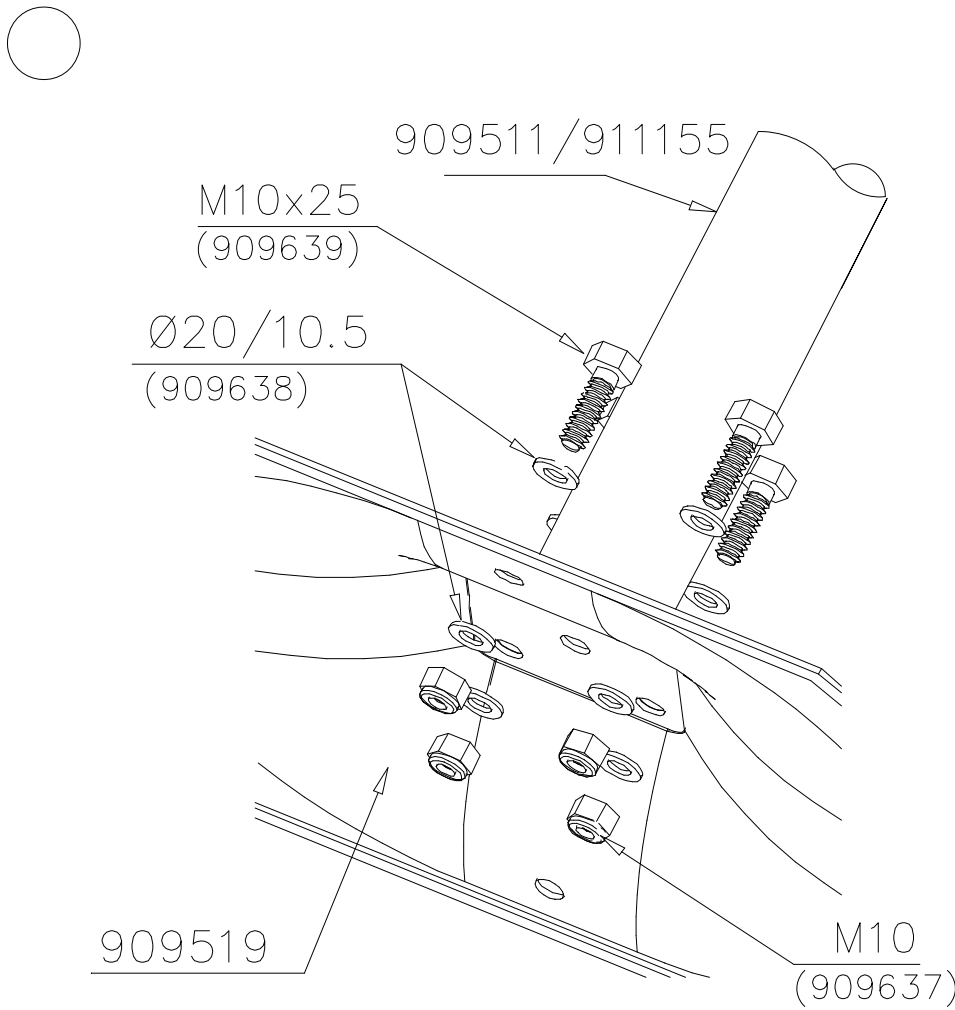

② 905104	PCS		PCS
	4		
 M10	PCS		PCS

905104

LAPPSET® DEEP FOUNDATION

FOOT

DATE: 15.5.2018

1(1)

① 909511	PCS	② 909519	PCS
	1		1
90x90x650		50x380x380	
③ 909637	PCS	④ 909638	PCS
	4		8
M10		Ø20/10.5	
⑤ 909639	PCS	⑥ 905104	PCS
	4		4
M10x25		M10	