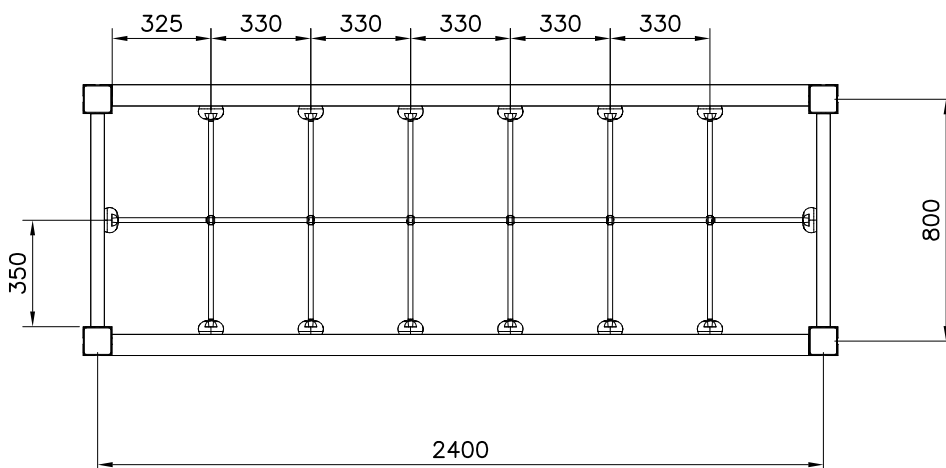

|   |     |   |     |
|---|-----|---|-----|
| ① 707530  | PCS | ② 900240  | PCS |
|  | 1   |  | 24  |
| 755x2355  |     | Ø8x70   |     |
| ③ 909867  | PCS | ④ 980150  | PCS |
|  | 4   |  | 10  |
| M8x70   |     | M8  |     |
|   | PCS |   | PCS |
|   |     |   |     |
|   | PCS |   | PCS |
|   |     |   |     |

1:25

NET OPTIONS

707530

755x2355

- |            |        |
|------------|--------|
| 707530-301 | BLUE   |
| 707530-302 | RED    |
| 707530-303 | BEIGE  |
| 707530-304 | GREY   |
| 707530-305 | BLACK  |
| 707530-306 | YELLOW |