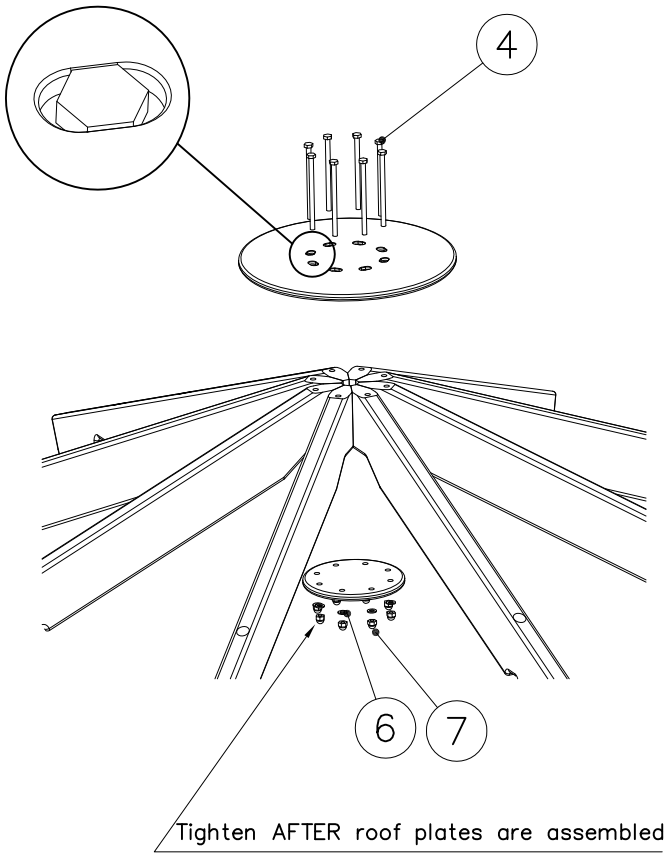

DET 3

DET 1

DET 2