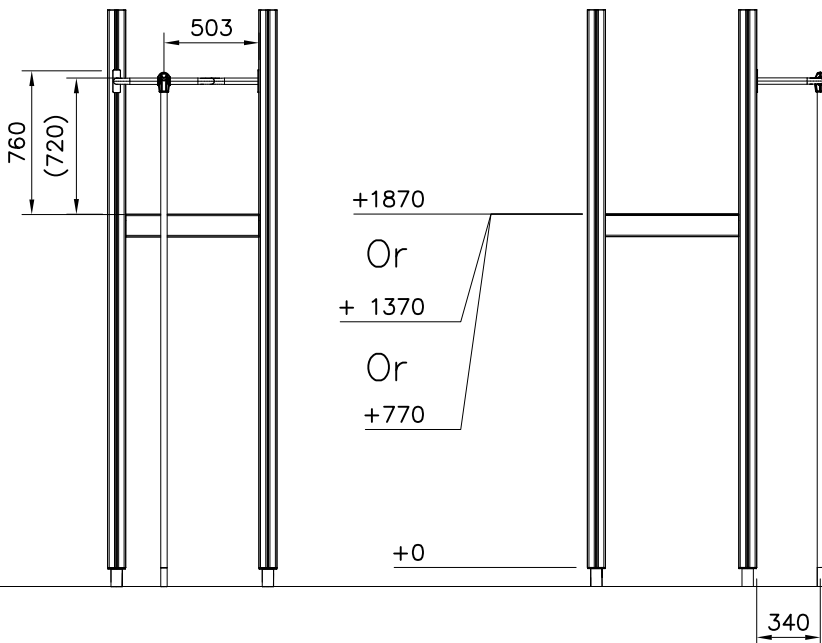

② 905104	PCS		PCS
	4		
 M10	PCS		PCS

905104

LAPPSET® DEEP FOUNDATION

FOOT

DATE: 15.5.2018

1(1)

①	909511	PCS	②	909519	PCS
		1			1
	90x90x650			50x380x380	

③	909637	PCS	④	909638	PCS
		4			8
	M10			Ø20/10.5	

⑤	909639	PCS	⑥	905104	PCS
		4			4
	M10x25			M10	

OPTION FOOT

①	911155	PCS			PCS
		1			
	90x90x650				

① 900240	PCS 4	② 900342	PCS 2
			
Ø8x70		M8x16	
③ 901900	PCS 2	④ 901939	PCS 1
			
20.5x36.2x56		M12x70	
⑤ 909850	PCS 1	⑥ 980150	PCS 1
			
M8x25		M8	
⑦ 901182	PCS 1	⑧ 901902	PCS 2
			
Ø11/M8x40		30.7x60.9x100	
	PCS		PCS
	PCS		PCS
○ 907829	PCS 1	○ 907698	PCS 1
			
Ø33,7x1454		Ø33,7x2054	
○ 907817	PCS 1	○ 907695	PCS 1
			
Ø33,7x2554			