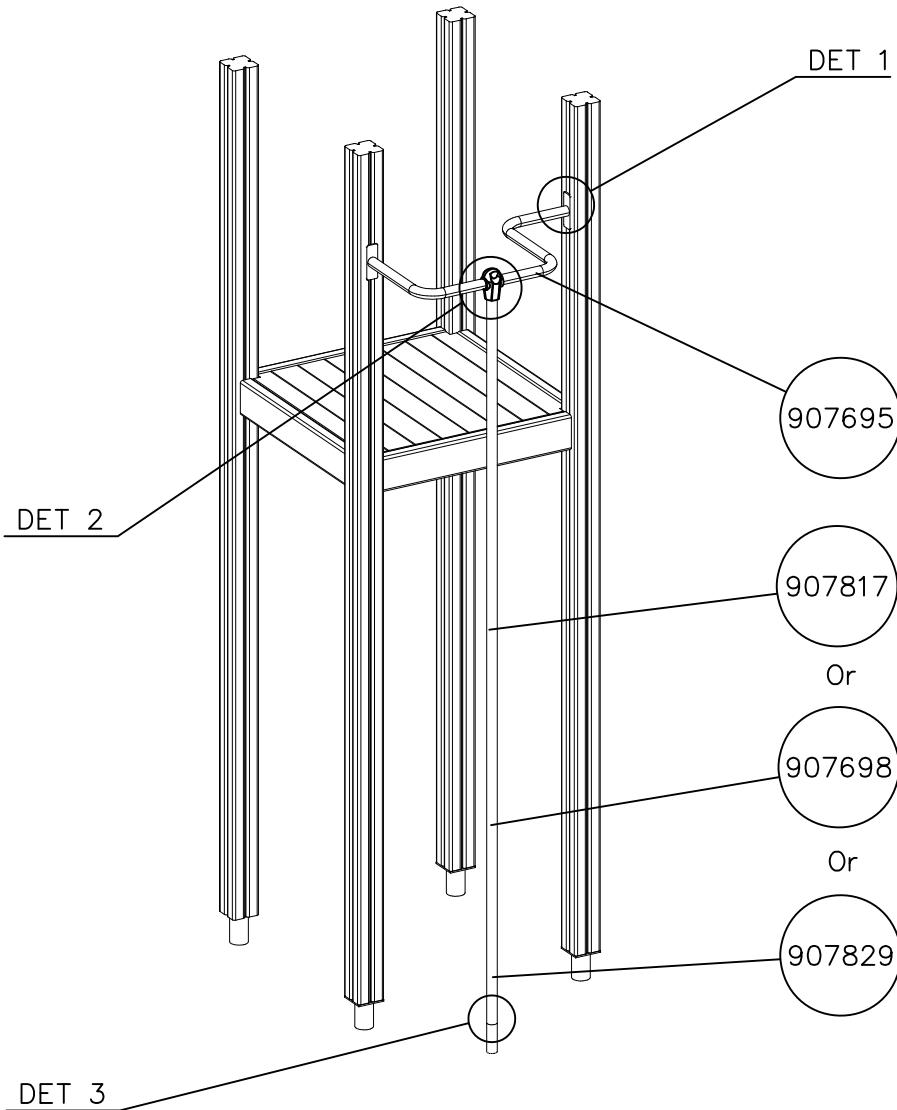

① 900240	PCS 4	② 900342	PCS 2
Ø8x70		M8x16	
③ 901900	PCS 2	④ 901939	PCS 1
20.5x36.2x56		M12x70	
⑤ 909850	PCS 1	⑥ 980150	PCS 1
M8x25		M8	
⑦ 901182	PCS 1	⑧ 901902	PCS 2
Ø11/M8x40		30.7x60.9x100	
	PCS		PCS
	PCS		PCS
○ 907829	PCS 1	○ 907698	PCS 1
Ø33,7x1454		Ø33,7x2054	
○ 907817	PCS 1	○ 907695	PCS 1
Ø33,7x2554