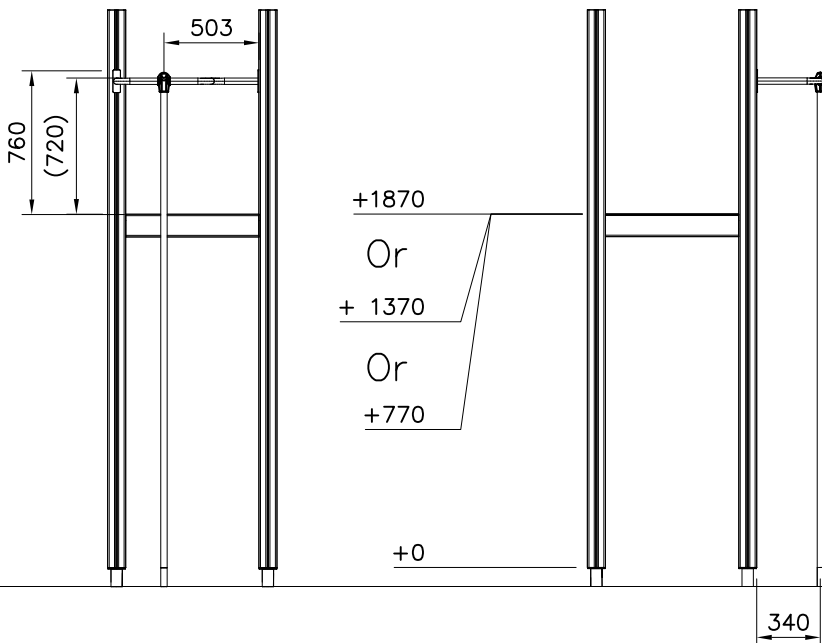

① 900240	PCS 4	② 900342	PCS 2
Ø8x70		M8x16	
③ 901900	PCS 2	④ 901939	PCS 1
20.5x36.2x56		M12x70	
⑤ 909850	PCS 1	⑥ 980150	PCS 1
M8x25		M8	
⑦ 901182	PCS 1	⑧ 901902	PCS 2
Ø11/M8x40		30.7x60.9x100	
	PCS		PCS
	PCS		PCS
○ 907829	PCS 1	○ 907698	PCS 1
Ø33,7x1454		Ø33,7x2054	
○ 907817	PCS 1	○ 907695	PCS 1
Ø33,7x2554