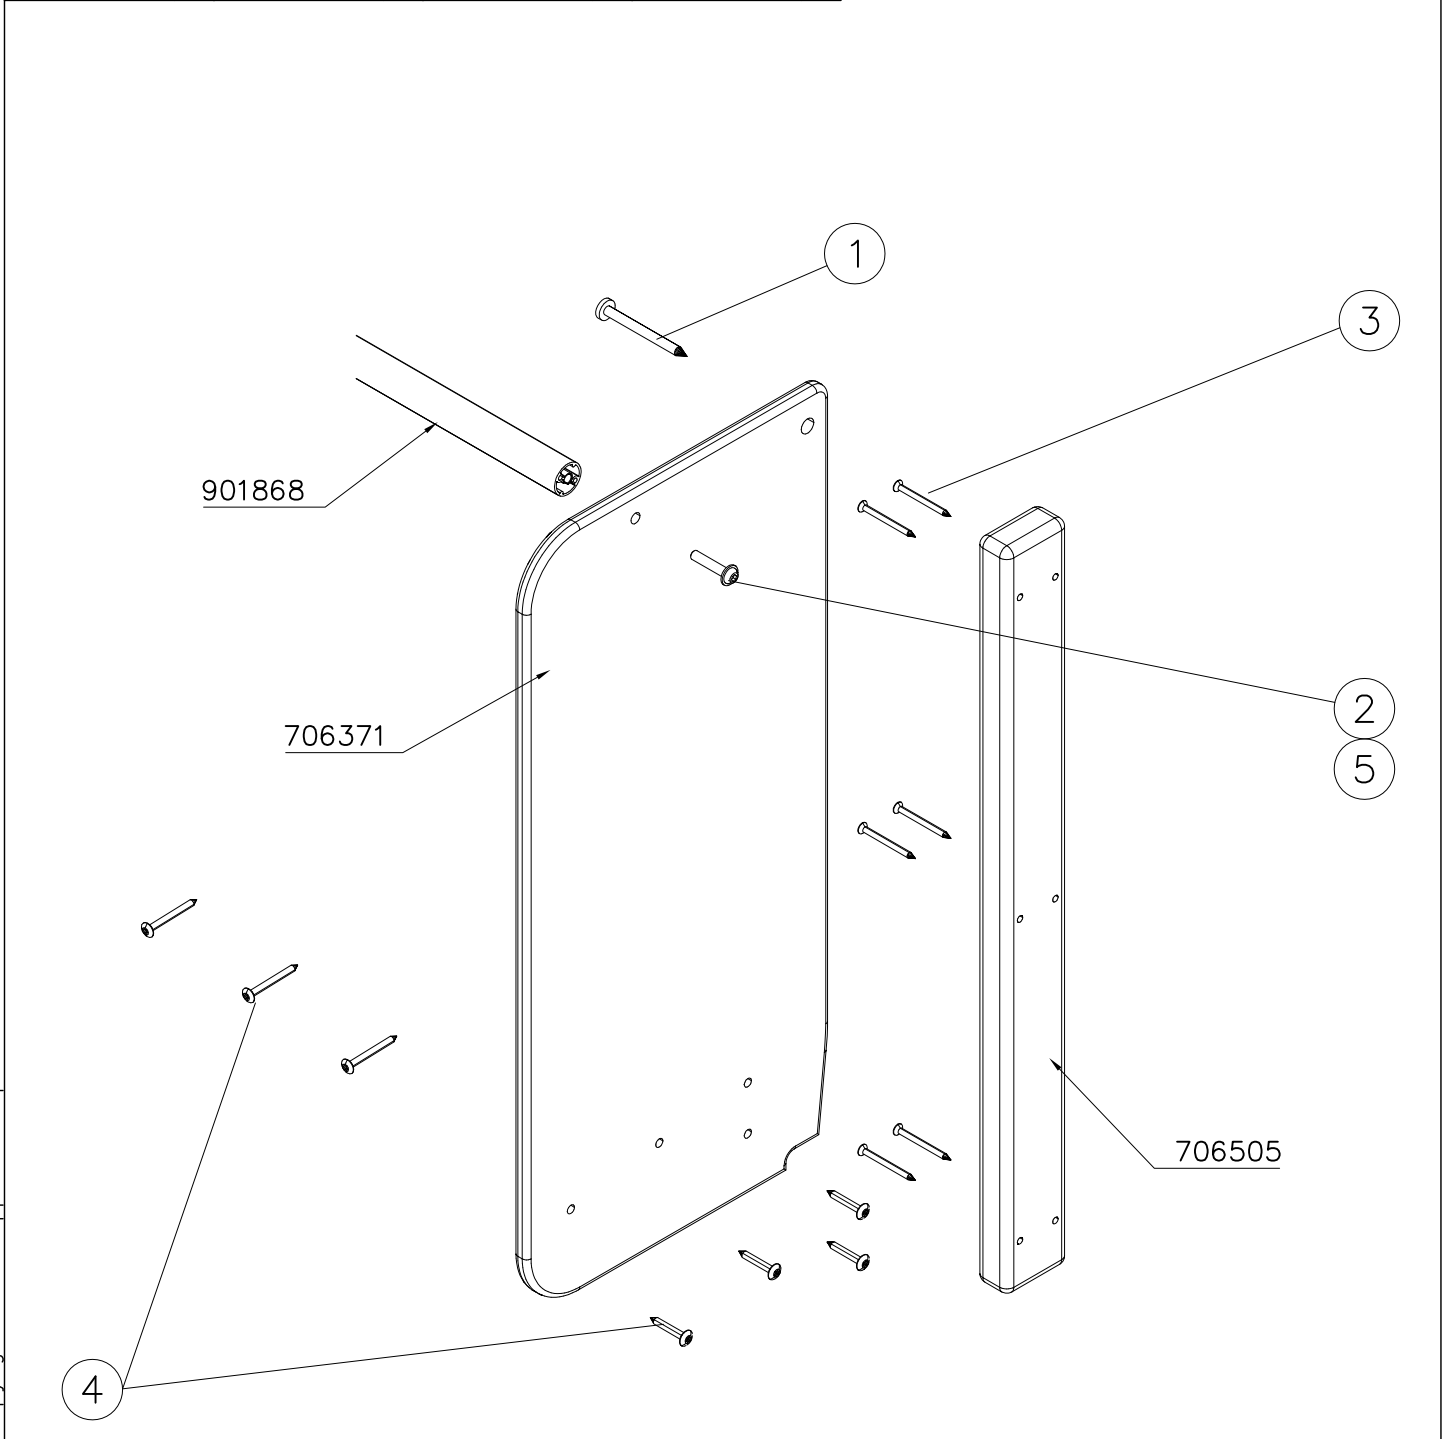

LAPPSET

SURFACE FOUNDATION

SLIDE WOOD

DATE: 3.11.2017

4(5)

○ 901879	PCS	⑥ 909509	PCS	⑦ 909139	PCS	⑧ 980154	PCS	⑨ 980128	PCS
	2		2		2		4		6
		M12x50		M12x130		Ø24/13		Ø7x40	

DET 7

Insert sheet metal IN to the plastic cover.