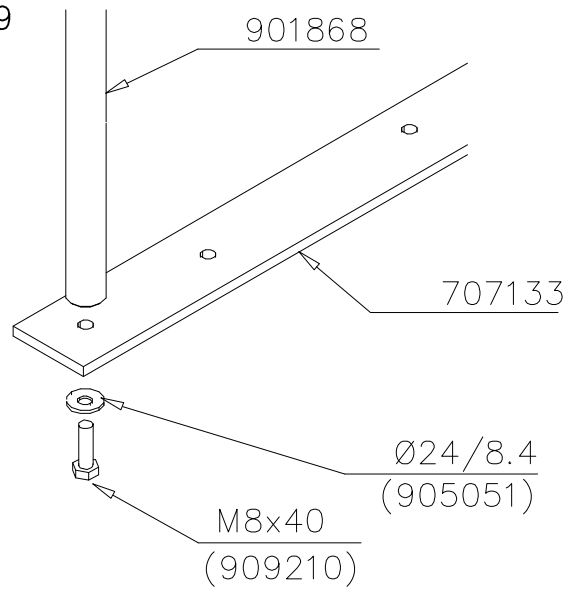

DET 7

Insert sheet metal IN to the plastic cover.

DET 8

DET 9

① 706475	PCS	② 980128	PCS
	1		6
		Ø7x40	
③ 909256	PCS		PCS
	6		
		Ø16/8.4	
	PCS		PCS
	PCS		PCS

OPTIONS	
706475	
	706475-602 DARK BROWN
	706475-603 LIGHT BROWN
	706475-604 LIGHT GRAY