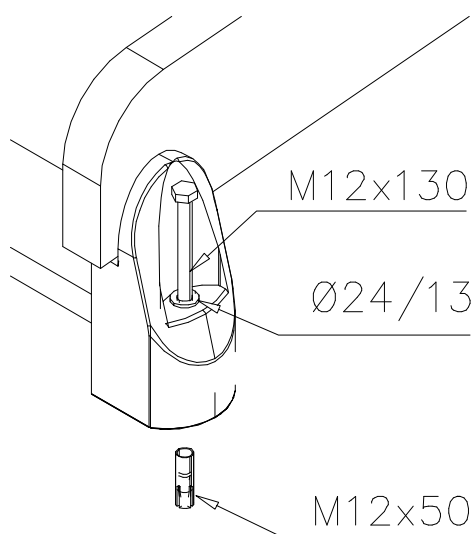

DET 7

Insert sheet metal IN to the plastic cover.

DET 8