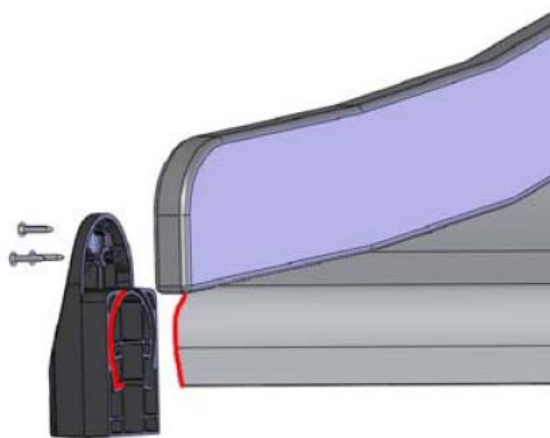

LAPPSET

SURFACE FOUNDATION

SLIDE WOOD

DATE: 3.11.2017

4(5)

○ 901879	PCS	⑥ 909509	PCS	⑦ 909139	PCS	⑧ 980154	PCS	⑨ 980128	PCS
	2		2		2		4		6
		M12x50		M12x130		Ø24/13		Ø7x40	

DET 7

Insert sheet metal IN to the plastic cover.