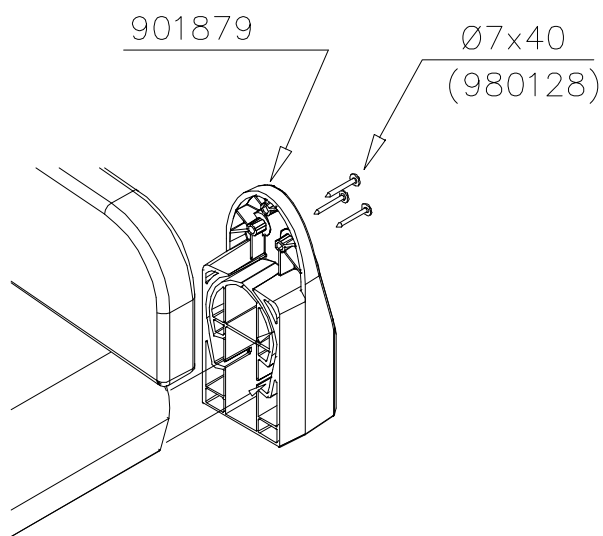

LAPPSET

SURFACE FOUNDATION

SLIDE WOOD

DATE: 3.11.2017

4(5)

○ 901879	PCS	⑥ 909509	PCS	⑦ 909139	PCS	⑧ 980154	PCS	⑨ 980128	PCS
	2		2		2		4		6
		M12x50		M12x130		Ø24/13		Ø7x40	

DET 7

Insert sheet metal IN to the plastic cover.