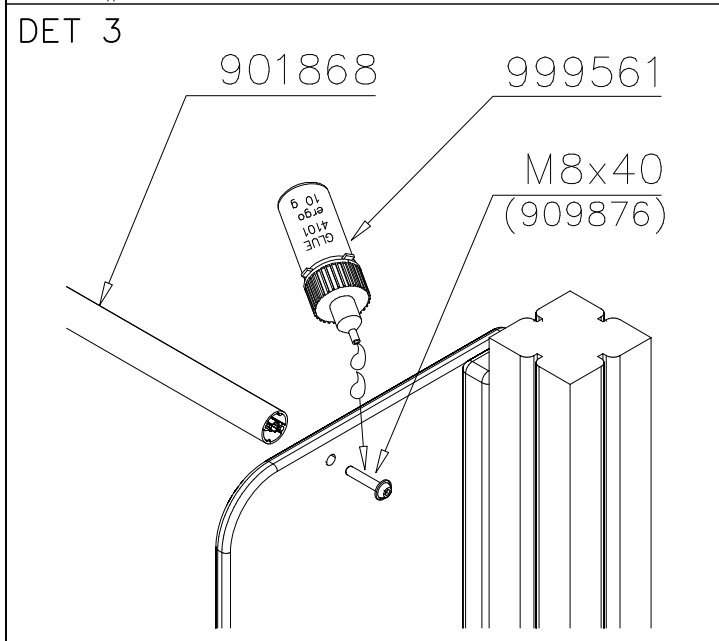

LAPPSET

SURFACE FOUNDATION

SLIDE WOOD

DATE: 3.11.2017

4(5)

○ 901879	PCS	⑥ 909509	PCS	⑦ 909139	PCS	⑧ 980154	PCS	⑨ 980128	PCS
	2		2		2		4		6
		M12x50		M12x130		Ø24/13		Ø7x40	

DET 7

Insert sheet metal IN to the plastic cover.