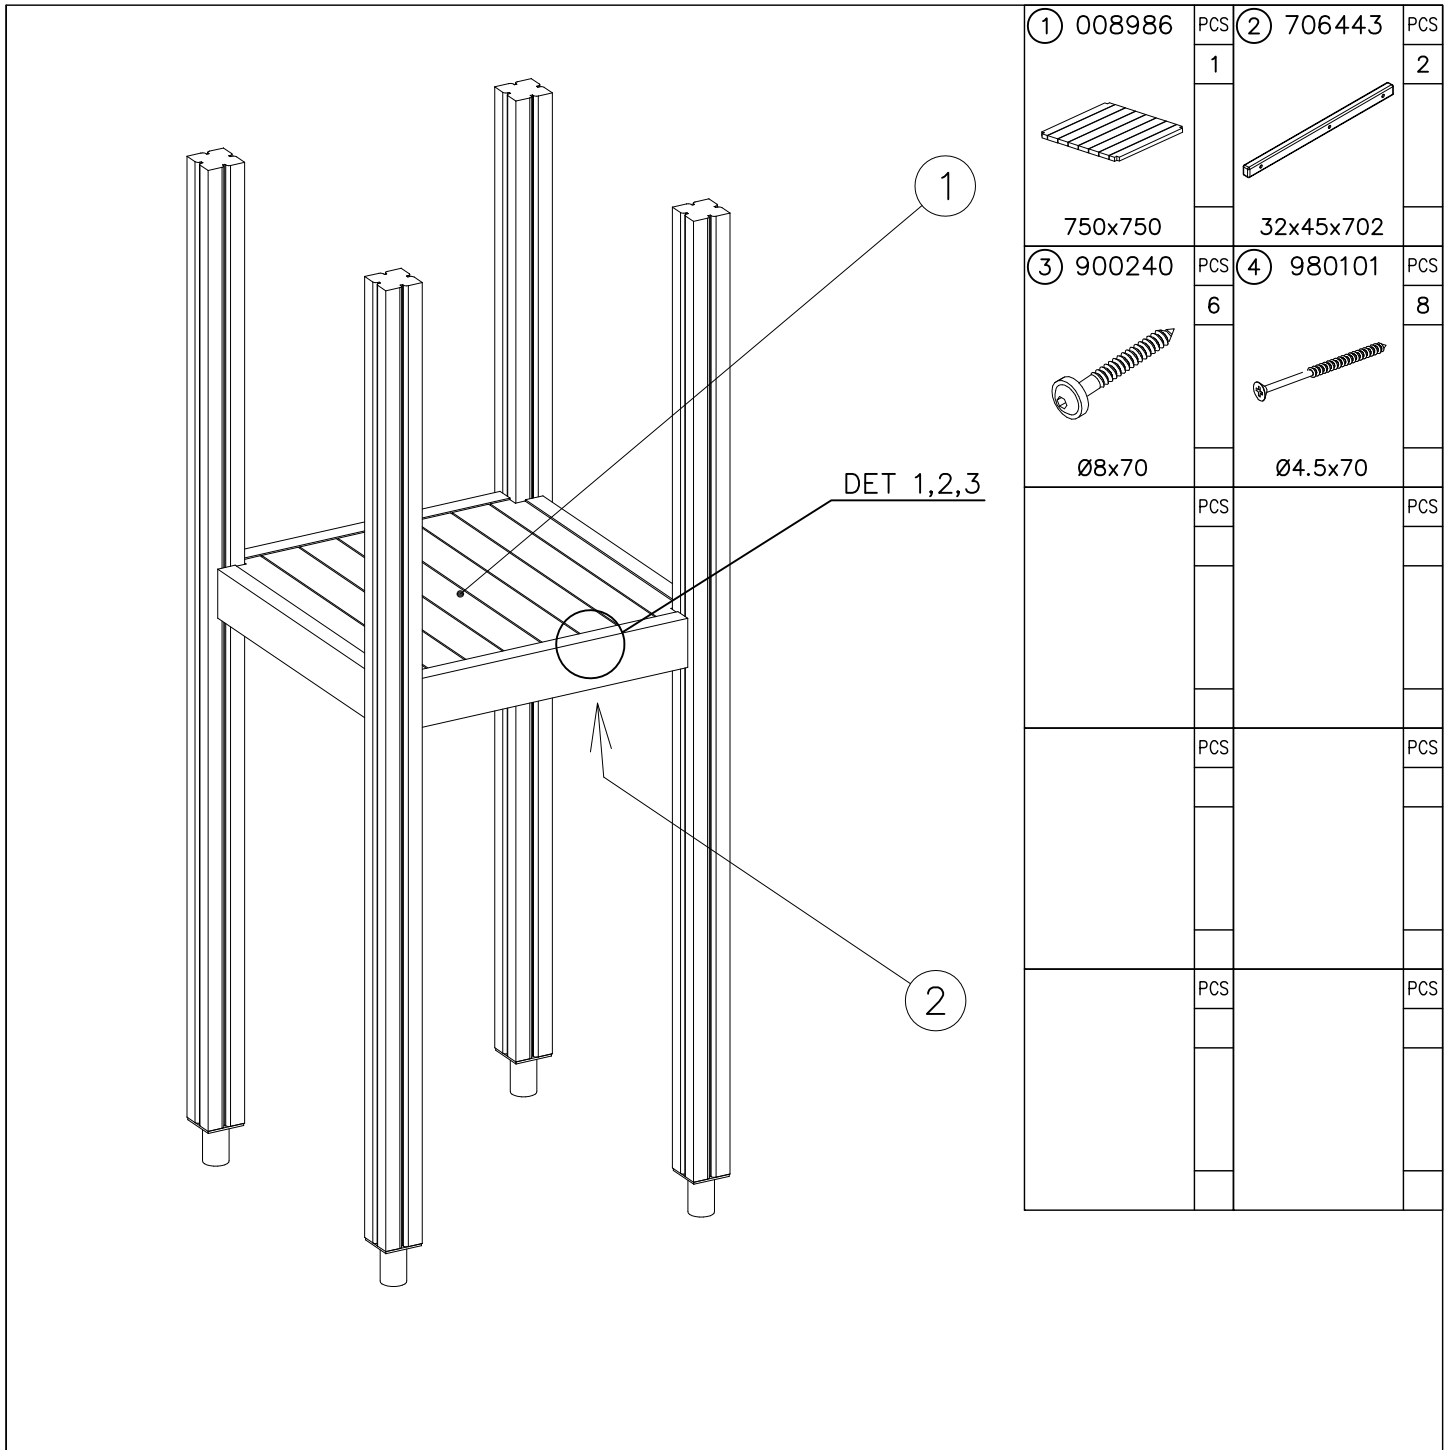

DET 2

DET 3

DET 1