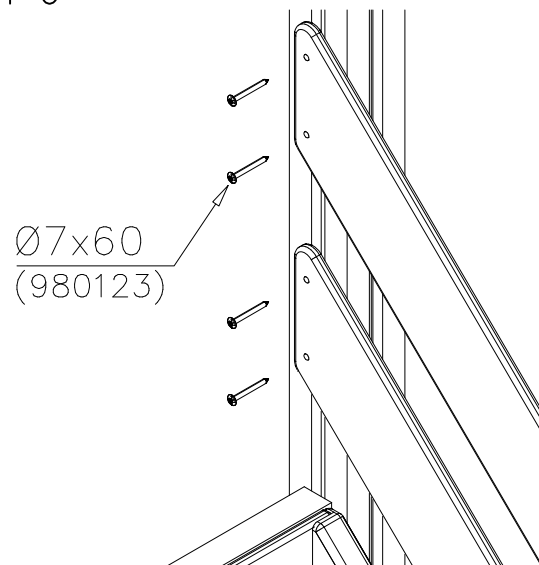

DET 2

DET 3

DET 4

DET 5

DET 6

STAIRS OPTIONS +870

<p>707191</p> 	<p>707191-602 DARK BROWN 707191-603 LIGHT BROWN 707191-604 LIGHT GRAY</p>	
---	---	--

RAILING OPTIONS