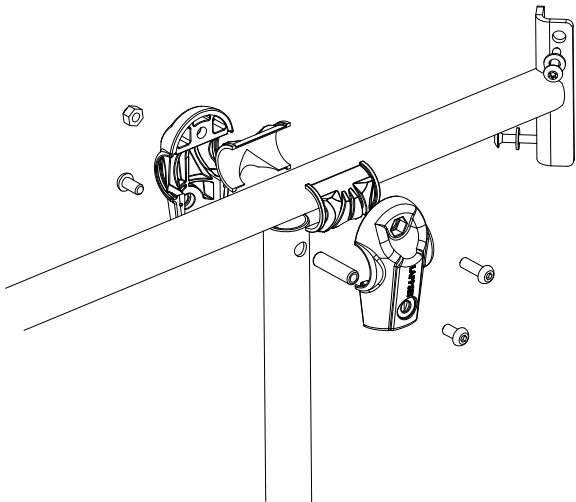

OPTION 2. Wall on either side (move vertical bar 70mm)

DET 1

DET 2

① 900240  Ø8x70	PCS 1	② 900727  M10x80	PCS 1
	PCS		PCS
③ 907688  765	PCS 1	③ 907701  545	PCS 1
	PCS		PCS
	PCS		PCS
	PCS		PCS
	PCS		PCS
	PCS		PCS
	PCS		PCS