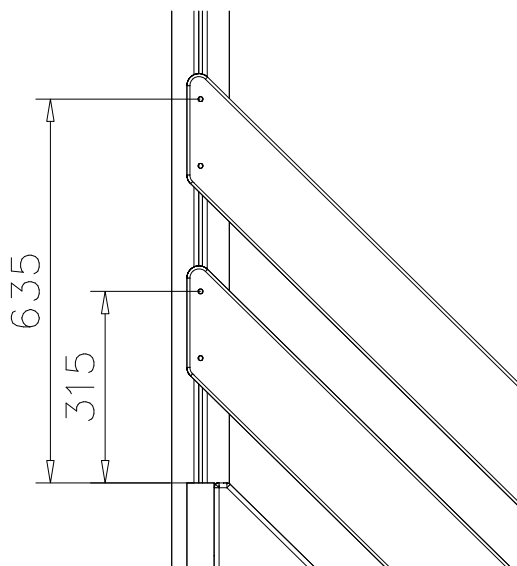

DET 2

DET 3

DET 4

DET 5

DET 6

STAIRS OPTIONS +870

<p>707191</p> 	<p>707191-602 DARK BROWN 707191-603 LIGHT BROWN 707191-604 LIGHT GRAY</p>	
---	---	--

RAILING OPTIONS