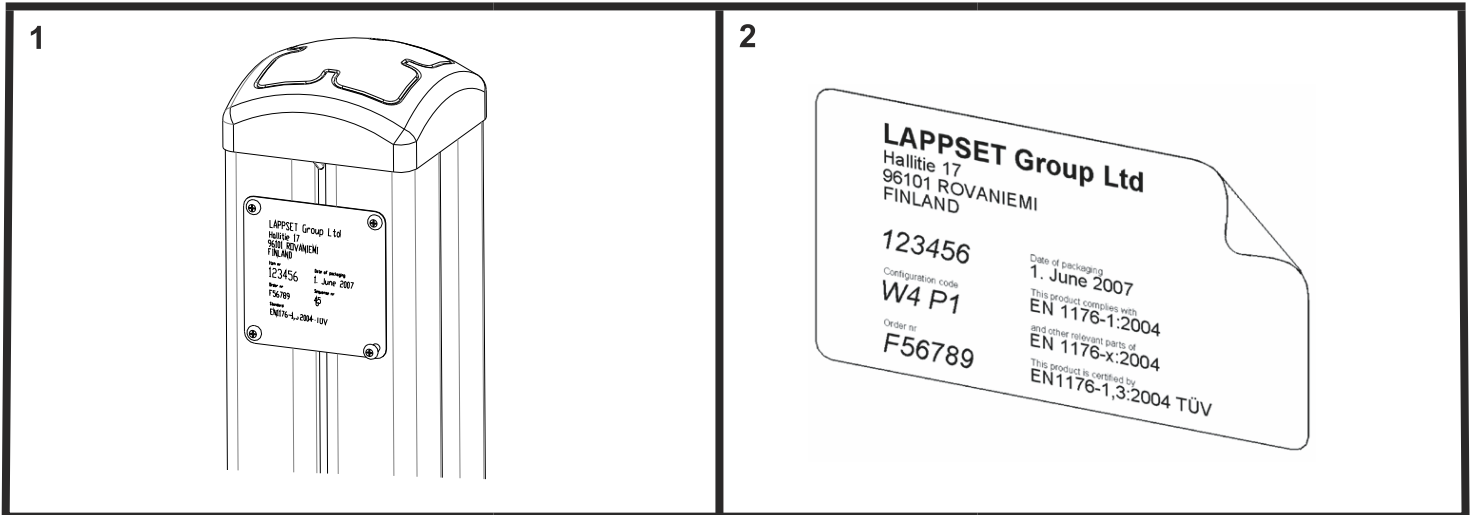

Tuotekyltti tulee tuotteen mukana yhdellä seuraavista tavoista:

1) Metallinen tuotekyltti ja kiinnitysruuvit

- Kiinnitä tuotekyltti ruuveilla tolppaan noin 2 metrin korkeuteen kuvan 1 mukaisesti.

2) Tuotekylttitarra

- Puhdista maalattu metalli- tai vaneripinta pölystä ja kosteudesta. Liimaa tarra kuvan 2 mukaisesti.
- Huom. Älä kiinnitä tarraa karheapintaiseen laminaattiin tai maalattuun puuhun.

Vår produktmärkning levereras på ett av följande sätt:

1) Produktskylt i metall

- Fäst skylten med de medföljande skruvarna

2) Självhäftande produktetikett

- Rengör den pulverlackerade metallytan eller laminatyten så att den blir fri från smuts och fukt. Fäst etiketten enligt fig. 2.
- Obs! Fäst ej etiketten på detaljer med skrovlig yta eller på målat trä.

Product label is delivered by one of following ways:

1) Metal product label and screws

- Fasten the label with screws.

2) Label sticker

- Clean the painted metal or plywood surface from dirt and moisture. Fasten the sticker as shown in the figure 2.
- Note. Do not attach the sticker to rough surfaced laminate or painted wood.

La plaque d'informations produit est livrée sous l'une de ces 3 formes :

1) Plaque métallique et vis

- Fixez la plaque à l'aide des vis.

2) Etiquette autocollante

- Avant de coller l'étiquette, nettoyez le composant métallique peint ou la plaque de contreplaqué, de toute saleté. La surface doit être sèche (voir image 2).
- Attention, ne pas coller l'étiquette sur une surface lamellé-collée irrégulière ou sur du bois peint.

Die Auslieferung des Produktaufklebers erfolgt auf eine dieser Arten:

1) Produkt-Schild aus Metall incl. Schrauben

- Die Befestigung des Schildes erfolgt mittels der Schrauben.

2) Aufkleber

- Entfernen Sie zunächst Schmutz und Feuchtigkeit vom lackierten Metall bzw. von der Holzoberfläche und bringen Sie den Aufkleber wie im Bild oben rechts beschrieben auf den gesäuberten Untergrund auf.
- Beachten Sie: Bringen Sie den Aufkleber nicht auf raues laminiertes oder lackiertes Holz an.