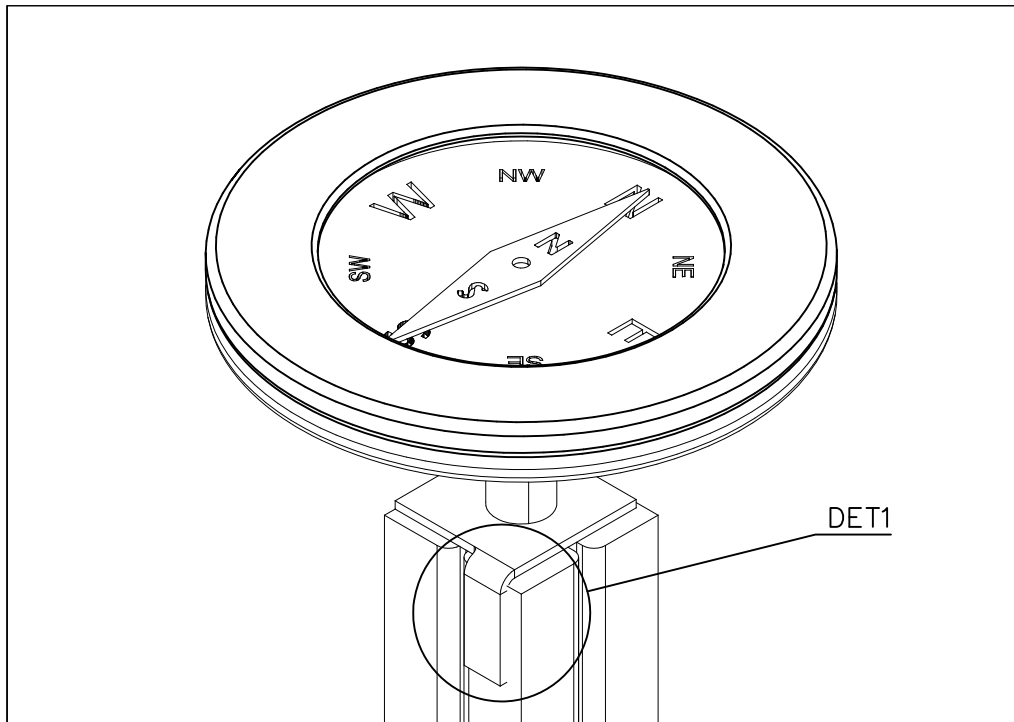

① 900240	PCS		PCS
	2		
Ø8x70			
	PCS		PCS
	PCS		PCS

○ 707302	PCS	○ 707303	PCS
	1		1
○ 707304	PCS	○ 707305	PCS
	1		1
	PCS		PCS

	PCS		PCS
	PCS		PCS