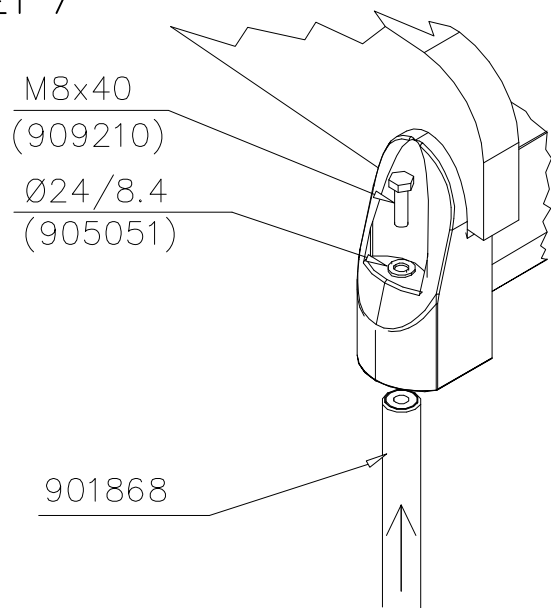

DET 6

Insert sheet metal IN to the plastic cover.

DET 7