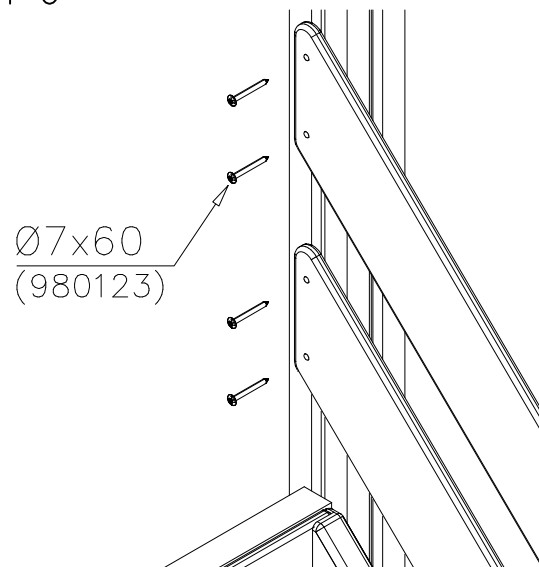

DET 3

DET 4

DET 5

DET 6

STAIRS OPTIONS +870

707191 	707191-602 DARK BROWN 707191-603 LIGHT BROWN 707191-604 LIGHT GRAY	
---	--	--

RAILING OPTIONS

RAILS 707146  15x145x1153	707146-701 BLUE 707146-702 YELLOW 707146-703 LIME 707146-704 DARK GRAY 707146-705 LIGHT GRAY 707146-706 RED	707146-707 GREEN 707146-708 FUXIA
---	--	--------------------------------------