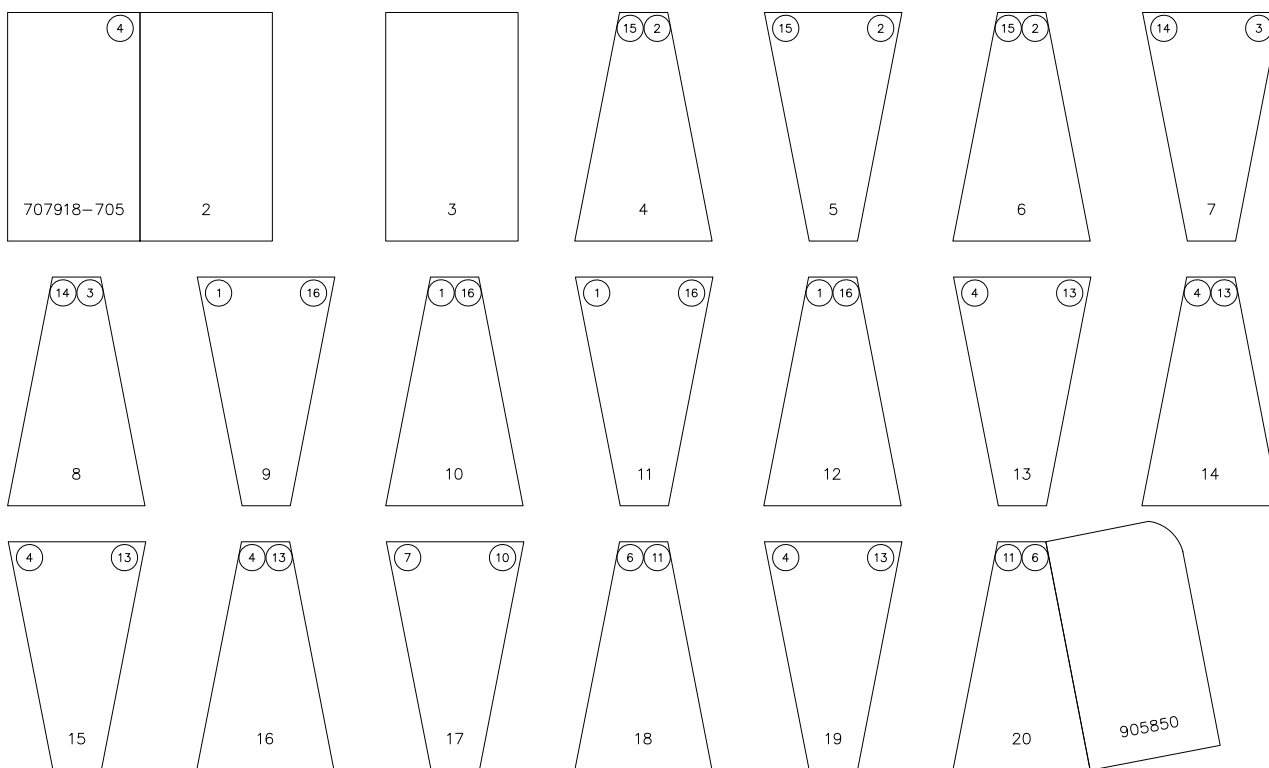

Esimerkki putken kokoamisesta Example of installation

**LIUKUPINTAAN EI SAA TULLA
LÄPINÄKYVIÄ MODUULEJA!!**

**NO TRANSPARENT PIECES ON
SLIDING SURFACE!!**