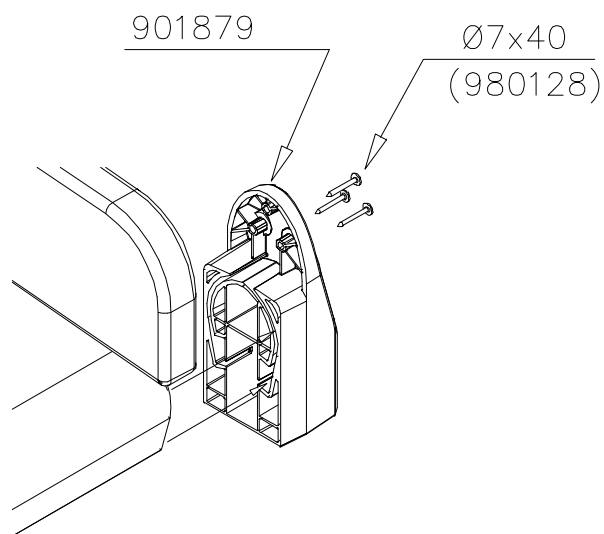

LAPPSET

DEEP FOUNDATION

SLIDE WOOD

DATE: 3.11.2017

4(5)

○ 707133	PCS	○ 901868	PCS	○ 901879	PCS	⑥ 909210	PCS	⑦ 905051	PCS	⑧ 980128	PCS
	1		2		2		4		4		6
10x80x745		Ø30x598				M8x40		Ø24/8.4		Ø7x40	

DET 6

Insert sheet metal IN to the plastic cover.