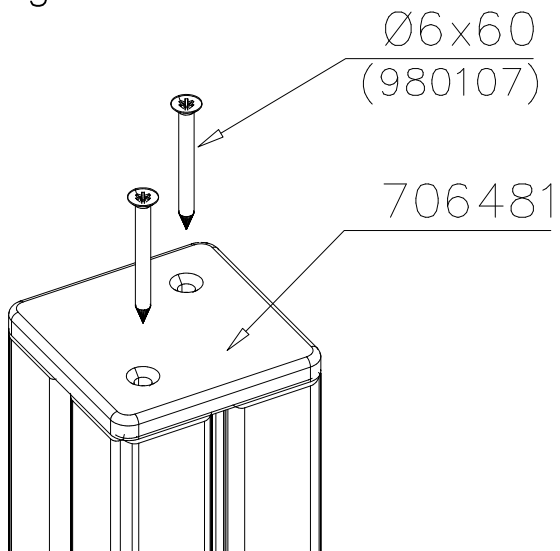

DET 2

DET 3

DET 4

DET 5

A

1:30

B

												
<p>$h < 600$</p> <p>Without movement and therefore without Impact Area</p>	<p>Totally hard surfaces.</p> <p>Note. Lappset does <u>not recommend</u> totally hard surfaces at all.</p>	<p>E.g. concrete or asphalt</p> 										
<p>$h < 600$</p> <p>With movement e.g. rocking</p>	<p>Materials with very limited impact attenuating properties.</p>	<p>E.g. wood</p> 										
<p>$h < 1000$</p>	<p>Materials with significant impact attenuating properties.</p>	<p>fine gravel 0–8 mm</p>  <p>grass</p>  <p>unsorted sand</p> 										
<p>$h < 3000$</p>	<p>Loose fill material</p> <p>E.g. sand/gravel 0,25...8 mm D60/D10<3,0 Woodchips 5...30 mm bark 20...80 mm</p>	 <table data-bbox="1021 1691 1332 1792"> <tr> <td>\underline{S}</td> <td>\underline{h}</td> </tr> <tr> <td>30 cm</td> <td>< 2,0 m</td> </tr> <tr> <td>40 cm</td> <td>< 3,0 m</td> </tr> </table>	\underline{S}	\underline{h}	30 cm	< 2,0 m	40 cm	< 3,0 m				
\underline{S}	\underline{h}											
30 cm	< 2,0 m											
40 cm	< 3,0 m											
	<p>Syntethic granulates</p> <table data-bbox="406 1892 758 2060"> <tr> <td>\underline{S}</td> <td>\underline{h}</td> </tr> <tr> <td>40 mm</td> <td>~> 1,2...1,3 m</td> </tr> <tr> <td>50 mm</td> <td>~> 1,5...1,7 m</td> </tr> <tr> <td>60 mm</td> <td>~> 1,8...2,0 m</td> </tr> <tr> <td>70 mm</td> <td>~> 2,1...2,5 m</td> </tr> </table> <p>Note. For accurate values, see manufacturer's instructions.</p>	\underline{S}	\underline{h}	40 mm	~> 1,2...1,3 m	50 mm	~> 1,5...1,7 m	60 mm	~> 1,8...2,0 m	70 mm	~> 2,1...2,5 m	
\underline{S}	\underline{h}											
40 mm	~> 1,2...1,3 m											
50 mm	~> 1,5...1,7 m											
60 mm	~> 1,8...2,0 m											
70 mm	~> 2,1...2,5 m											