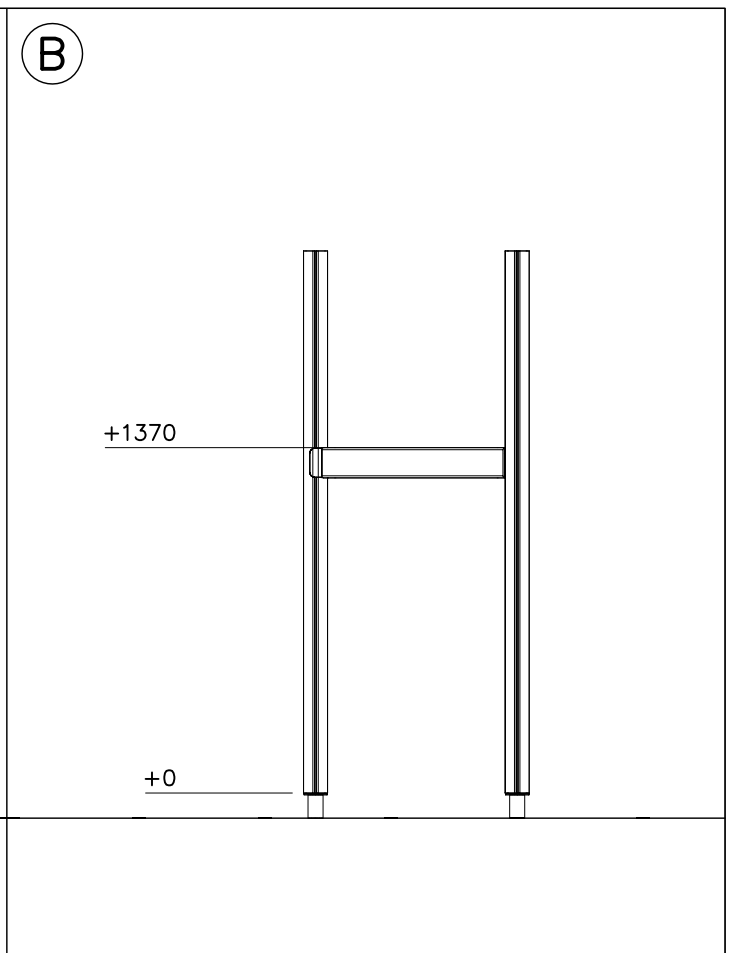

DET 2

DET 3

DET 4

DET 5

A

1:30

B

												
<p>$h < 600$</p> <p>Without movement and therefore without Impact Area</p>	<p>Totally hard surfaces.</p> <p>Note. Lappset does <u>not recommend</u> totally hard surfaces at all.</p>	<p>E.g. concrete or asphalt</p> 										
<p>$h < 600$</p> <p>With movement e.g. rocking</p>	<p>Materials with very limited impact attenuating properties.</p>	<p>E.g. wood</p> 										
<p>$h < 1000$</p>	<p>Materials with significant impact attenuating properties.</p>	<p>fine gravel 0–8 mm</p>  <p>grass</p>  <p>unsorted sand</p> 										
<p>$h < 3000$</p>	<p>Loose fill material</p> <p>E.g. sand/gravel 0,25...8 mm D60/D10<3,0 Woodchips 5...30 mm bark 20...80 mm</p>	 <table data-bbox="1021 1691 1332 1792"> <tr> <td>\underline{S}</td> <td>\underline{h}</td> </tr> <tr> <td>30 cm</td> <td>< 2,0 m</td> </tr> <tr> <td>40 cm</td> <td>< 3,0 m</td> </tr> </table>	\underline{S}	\underline{h}	30 cm	< 2,0 m	40 cm	< 3,0 m				
\underline{S}	\underline{h}											
30 cm	< 2,0 m											
40 cm	< 3,0 m											
	<p>Syntethic granulates</p> <table data-bbox="406 1892 758 2060"> <tr> <td>\underline{S}</td> <td>\underline{h}</td> </tr> <tr> <td>40 mm</td> <td>~> 1,2...1,3 m</td> </tr> <tr> <td>50 mm</td> <td>~> 1,5...1,7 m</td> </tr> <tr> <td>60 mm</td> <td>~> 1,8...2,0 m</td> </tr> <tr> <td>70 mm</td> <td>~> 2,1...2,5 m</td> </tr> </table> <p>Note. For accurate values, see manufacturer's instructions.</p>	\underline{S}	\underline{h}	40 mm	~> 1,2...1,3 m	50 mm	~> 1,5...1,7 m	60 mm	~> 1,8...2,0 m	70 mm	~> 2,1...2,5 m	
\underline{S}	\underline{h}											
40 mm	~> 1,2...1,3 m											
50 mm	~> 1,5...1,7 m											
60 mm	~> 1,8...2,0 m											
70 mm	~> 2,1...2,5 m											