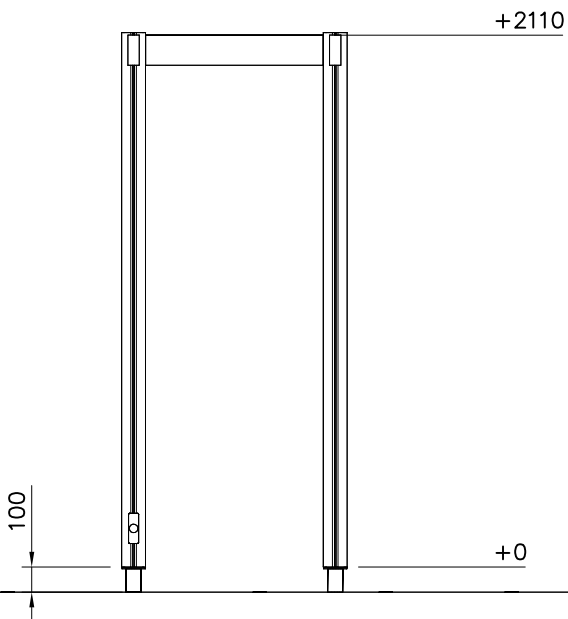

DET 2

DET 3

DET 4

DET 5

A

1:30

B

												
<p>$h < 600$</p> <p>Without movement and therefore without Impact Area</p>	<p>Totally hard surfaces.</p> <p>Note. Lappset does <u>not recommend</u> totally hard surfaces at all.</p>	<p>E.g. concrete or asphalt</p> 										
<p>$h < 600$</p> <p>With movement e.g. rocking</p>	<p>Materials with very limited impact attenuating properties.</p>	<p>E.g. wood</p> 										
<p>$h < 1000$</p>	<p>Materials with significant impact attenuating properties.</p>	<p>fine gravel 0–8 mm</p>  <p>grass</p>  <p>unsorted sand</p> 										
<p>$h < 3000$</p>	<p>Loose fill material</p> <p>E.g. sand/gravel 0,25...8 mm D60/D10<3,0 Woodchips 5...30 mm bark 20...80 mm</p>	 <table data-bbox="1021 1691 1332 1792"> <tr> <td>\underline{S}</td> <td>\underline{h}</td> </tr> <tr> <td>30 cm</td> <td>< 2,0 m</td> </tr> <tr> <td>40 cm</td> <td>< 3,0 m</td> </tr> </table>	\underline{S}	\underline{h}	30 cm	< 2,0 m	40 cm	< 3,0 m				
\underline{S}	\underline{h}											
30 cm	< 2,0 m											
40 cm	< 3,0 m											
	<p>Syntethic granulates</p> <table data-bbox="406 1892 758 2060"> <tr> <td>\underline{S}</td> <td>\underline{h}</td> </tr> <tr> <td>40 mm</td> <td>~> 1,2...1,3 m</td> </tr> <tr> <td>50 mm</td> <td>~> 1,5...1,7 m</td> </tr> <tr> <td>60 mm</td> <td>~> 1,8...2,0 m</td> </tr> <tr> <td>70 mm</td> <td>~> 2,1...2,5 m</td> </tr> </table> <p>Note. For accurate values, see manufacturer's instructions.</p>	\underline{S}	\underline{h}	40 mm	~> 1,2...1,3 m	50 mm	~> 1,5...1,7 m	60 mm	~> 1,8...2,0 m	70 mm	~> 2,1...2,5 m	
\underline{S}	\underline{h}											
40 mm	~> 1,2...1,3 m											
50 mm	~> 1,5...1,7 m											
60 mm	~> 1,8...2,0 m											
70 mm	~> 2,1...2,5 m											