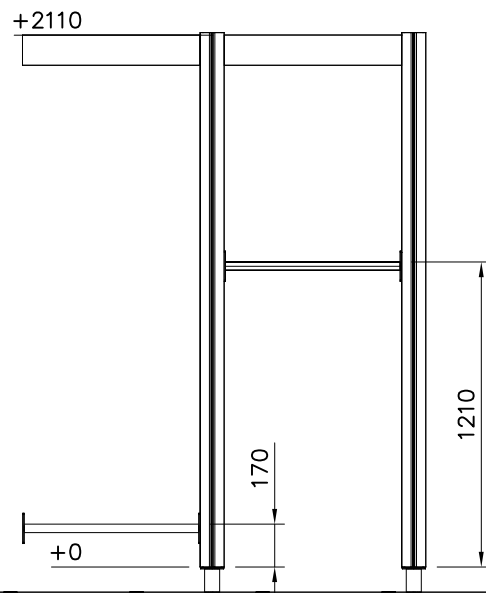

DET 2

DET 3

DET 4

DET 5

A

1:30

B

												
<p>$h < 600$</p> <p>Without movement and therefore without Impact Area</p>	<p>Totally hard surfaces.</p> <p>Note. Lappset does <u>not recommend</u> totally hard surfaces at all.</p>	<p>E.g. concrete or asphalt</p> 										
<p>$h < 600$</p> <p>With movement e.g. rocking</p>	<p>Materials with very limited impact attenuating properties.</p>	<p>E.g. wood</p> 										
<p>$h < 1000$</p>	<p>Materials with significant impact attenuating properties.</p>	<p>fine gravel 0–8 mm</p>  <p>grass</p>  <p>unsorted sand</p> 										
<p>$h < 3000$</p>	<p>Loose fill material</p> <p>E.g. sand/gravel 0,25...8 mm D60/D10<3,0 Woodchips 5...30 mm bark 20...80 mm</p>	 <table data-bbox="1021 1691 1332 1792"> <tr> <td>\underline{S}</td> <td>\underline{h}</td> </tr> <tr> <td>30 cm</td> <td>< 2,0 m</td> </tr> <tr> <td>40 cm</td> <td>< 3,0 m</td> </tr> </table>	\underline{S}	\underline{h}	30 cm	< 2,0 m	40 cm	< 3,0 m				
\underline{S}	\underline{h}											
30 cm	< 2,0 m											
40 cm	< 3,0 m											
	<p>Syntethic granulates</p> <table data-bbox="406 1892 758 2060"> <tr> <td>\underline{S}</td> <td>\underline{h}</td> </tr> <tr> <td>40 mm</td> <td>~> 1,2...1,3 m</td> </tr> <tr> <td>50 mm</td> <td>~> 1,5...1,7 m</td> </tr> <tr> <td>60 mm</td> <td>~> 1,8...2,0 m</td> </tr> <tr> <td>70 mm</td> <td>~> 2,1...2,5 m</td> </tr> </table> <p>Note. For accurate values, see manufacturer's instructions.</p>	\underline{S}	\underline{h}	40 mm	~> 1,2...1,3 m	50 mm	~> 1,5...1,7 m	60 mm	~> 1,8...2,0 m	70 mm	~> 2,1...2,5 m	
\underline{S}	\underline{h}											
40 mm	~> 1,2...1,3 m											
50 mm	~> 1,5...1,7 m											
60 mm	~> 1,8...2,0 m											
70 mm	~> 2,1...2,5 m											