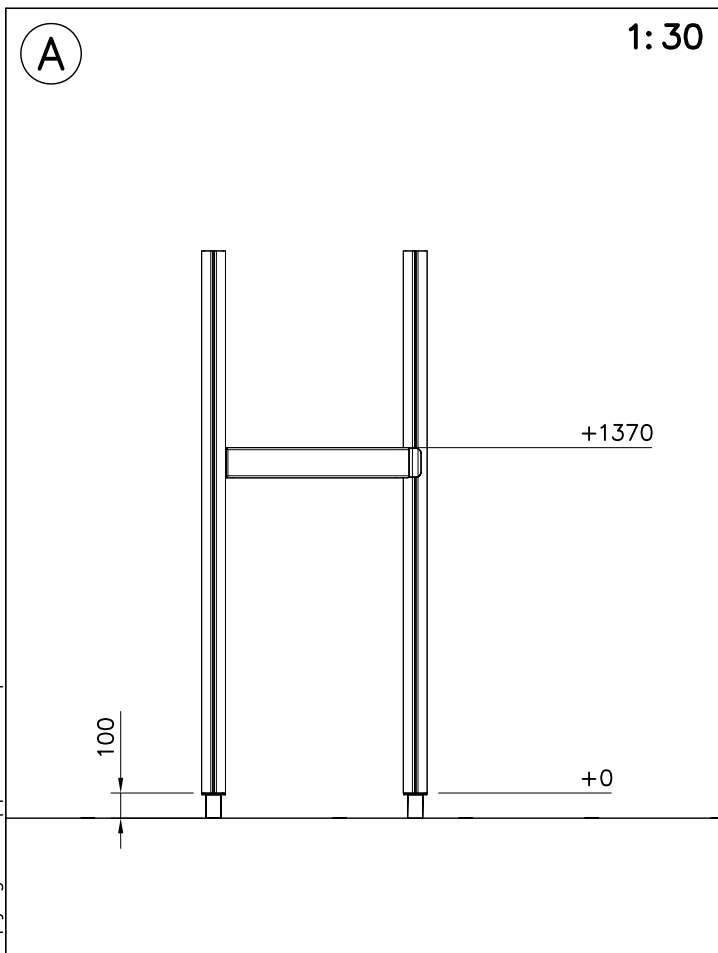

DET 2

DET 3

DET 4

DET 5

A

1:30

B

												
<p>$h < 600$</p> <p>Without movement and therefore without Impact Area</p>	<p>Totally hard surfaces.</p> <p>Note. Lappset does <u>not recommend</u> totally hard surfaces at all.</p>	<p>E.g. concrete or asphalt</p> 										
<p>$h < 600$</p> <p>With movement e.g. rocking</p>	<p>Materials with very limited impact attenuating properties.</p>	<p>E.g. wood</p> 										
<p>$h < 1000$</p>	<p>Materials with significant impact attenuating properties.</p>	<p>fine gravel 0–8 mm</p>  <p>grass</p>  <p>unsorted sand</p> 										
<p>$h < 3000$</p>	<p>Loose fill material</p> <p>E.g. sand/gravel 0,25...8 mm D60/D10<3,0 Woodchips 5...30 mm bark 20...80 mm</p>	 <table data-bbox="1021 1691 1332 1792"> <tr> <td>\underline{S}</td> <td>\underline{h}</td> </tr> <tr> <td>30 cm</td> <td>< 2,0 m</td> </tr> <tr> <td>40 cm</td> <td>< 3,0 m</td> </tr> </table>	\underline{S}	\underline{h}	30 cm	< 2,0 m	40 cm	< 3,0 m				
\underline{S}	\underline{h}											
30 cm	< 2,0 m											
40 cm	< 3,0 m											
	<p>Syntethic granulates</p> <table data-bbox="406 1892 758 2060"> <tr> <td>\underline{S}</td> <td>\underline{h}</td> </tr> <tr> <td>40 mm</td> <td>~> 1,2...1,3 m</td> </tr> <tr> <td>50 mm</td> <td>~> 1,5...1,7 m</td> </tr> <tr> <td>60 mm</td> <td>~> 1,8...2,0 m</td> </tr> <tr> <td>70 mm</td> <td>~> 2,1...2,5 m</td> </tr> </table> <p>Note. For accurate values, see manufacturer's instructions.</p>	\underline{S}	\underline{h}	40 mm	~> 1,2...1,3 m	50 mm	~> 1,5...1,7 m	60 mm	~> 1,8...2,0 m	70 mm	~> 2,1...2,5 m	
\underline{S}	\underline{h}											
40 mm	~> 1,2...1,3 m											
50 mm	~> 1,5...1,7 m											
60 mm	~> 1,8...2,0 m											
70 mm	~> 2,1...2,5 m											