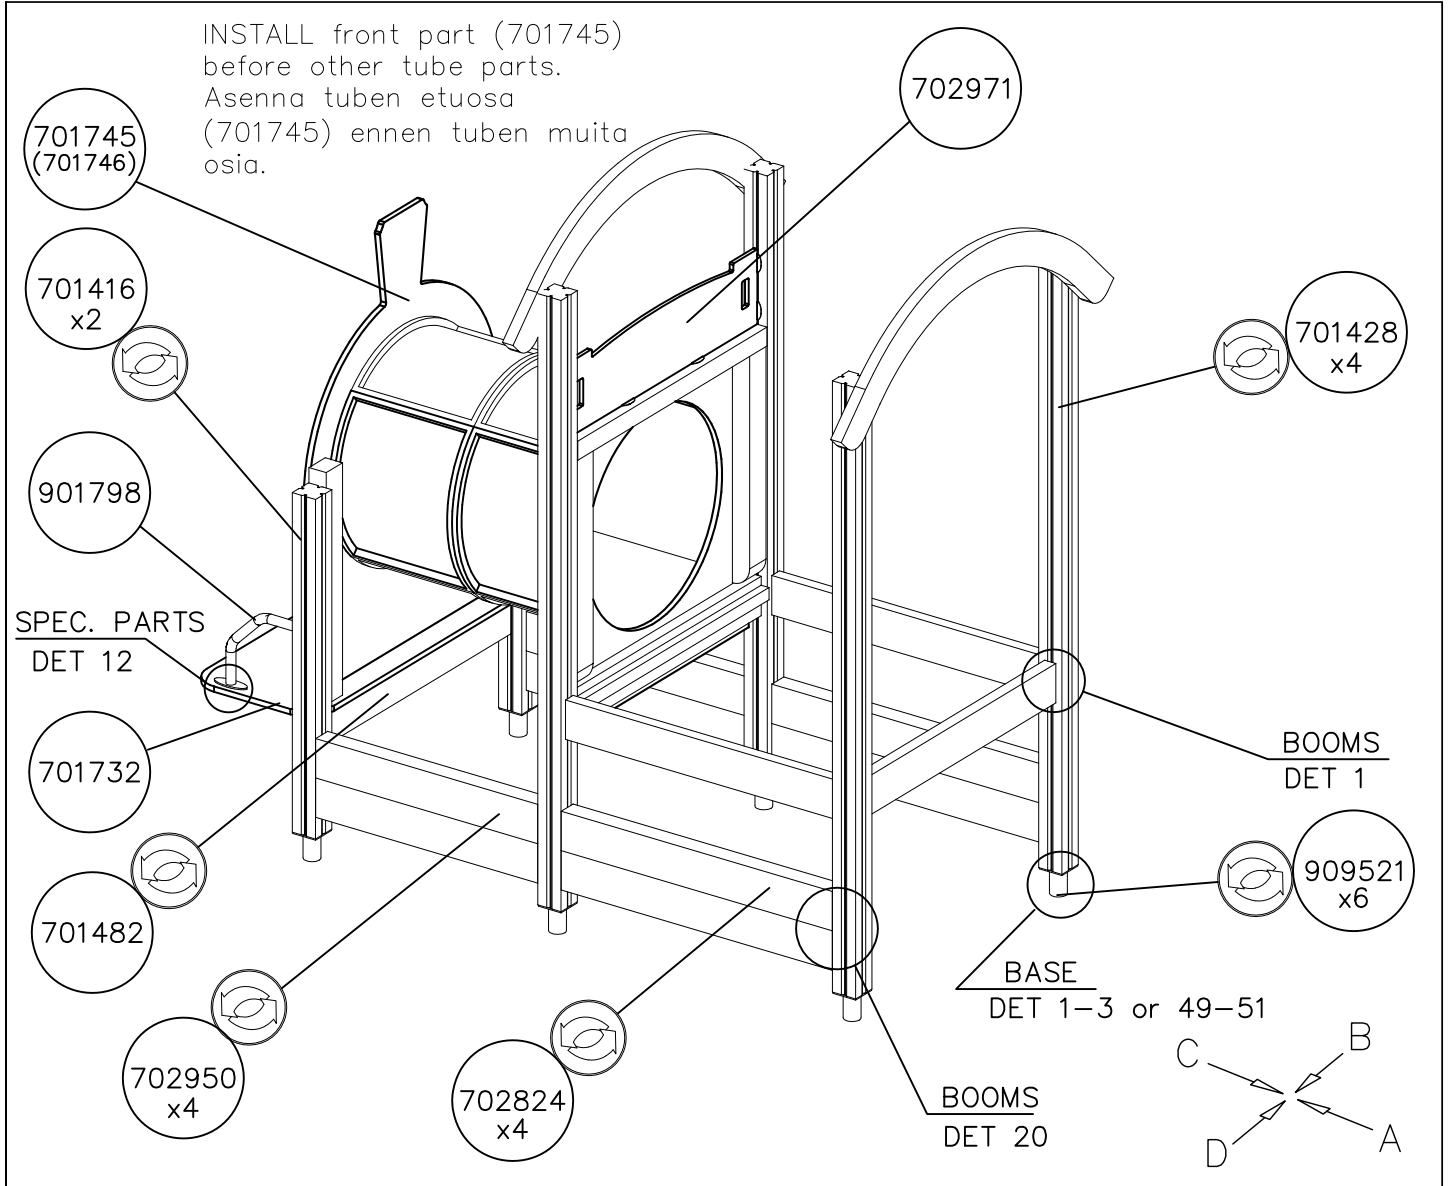

EN/AS Impact Area 25.4 m<sup>2</sup>  
Grid size = 1000 mm.

INSTALL front part (701745)  
before other tube parts.  
Asenna tuben etuosa  
(701745) ennen tuben muita  
osia.

— EN/AS Impact Area 25.4 m<sup>2</sup>  
- - - Falling Space 29.9 m<sup>2</sup>  
Max Falling Height 1000 mm