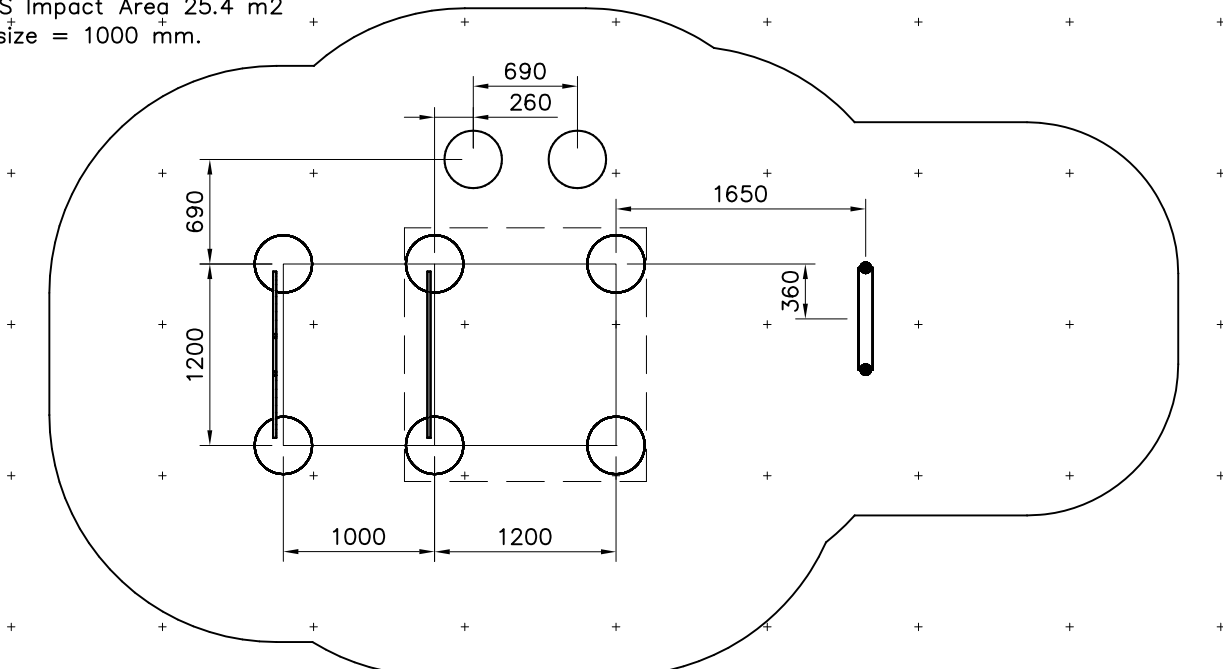

EN/AS Impact Area 25.4 m<sup>2</sup>  
Grid size = 1000 mm.

INSTALL front part (701745)  
before other tube parts.  
Asenna tuben etuosa  
(701745) ennen tuben muita  
osia.

— EN/AS Impact Area 25.4 m<sup>2</sup>  
- - - Falling Space 29.9 m<sup>2</sup>  
Max Falling Height 1000 mm