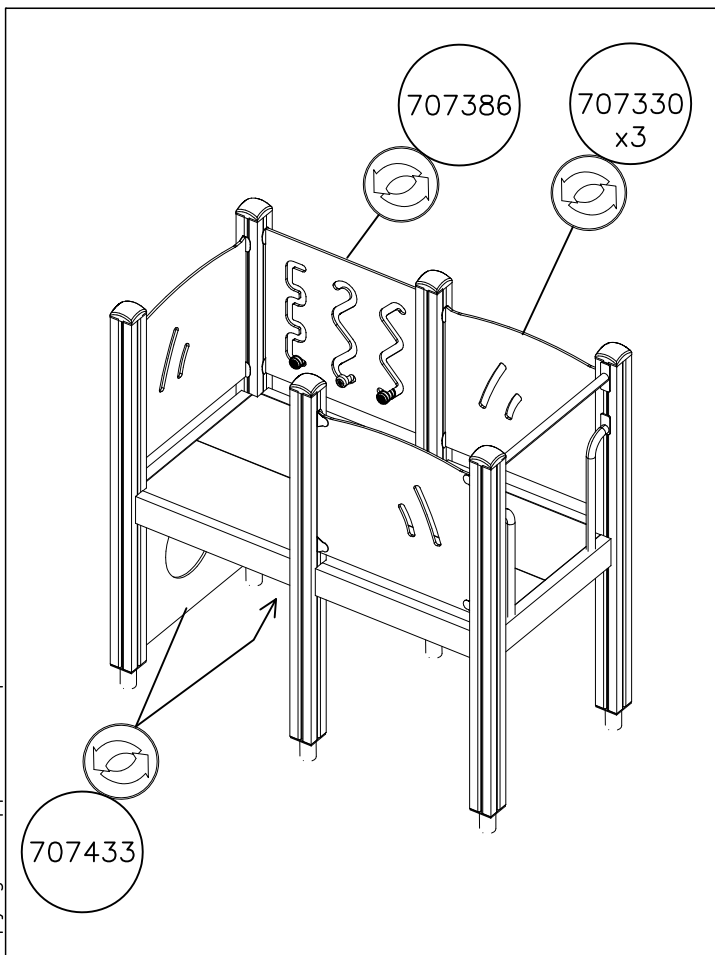

1:50

EN/AS Impact Area 37.9 m²

Falling Space 39.1 m²

Max Falling Height 1000 mm

<p>DET 1</p> 	<p>DET 2</p> 	<p>DET 3</p> 	<p>DET 4</p> 
<p>DET 5</p> 	<p>DET 6</p> 		

												
<p>$h < 600$</p> <p>Without movement and therefore without Impact Area</p>	<p>Totally hard surfaces.</p> <p>Note. Lappset does <u>not recommend</u> totally hard surfaces at all.</p>	<p>E.g. concrete or asphalt</p> 										
<p>$h < 600$</p> <p>With movement e.g. rocking</p>	<p>Materials with very limited impact attenuating properties.</p>	<p>E.g. wood</p> 										
<p>$h < 1000$</p>	<p>Materials with significant impact attenuating properties.</p>	<p>fine gravel 0–8 mm</p>  <p>grass</p>  <p>unsorted sand</p> 										
<p>$h < 3000$</p>	<p>Loose fill material</p> <p>E.g. sand/gravel 0,25...8 mm D60/D10<3,0 Woodchips 5...30 mm bark 20...80 mm</p>	 <table data-bbox="1021 1691 1332 1792"> <tr> <td>\underline{S}</td> <td>\underline{h}</td> </tr> <tr> <td>30 cm</td> <td>< 2,0 m</td> </tr> <tr> <td>40 cm</td> <td>< 3,0 m</td> </tr> </table>	\underline{S}	\underline{h}	30 cm	< 2,0 m	40 cm	< 3,0 m				
\underline{S}	\underline{h}											
30 cm	< 2,0 m											
40 cm	< 3,0 m											
	<p>Syntethic granulates</p> <table data-bbox="406 1892 758 2060"> <tr> <td>\underline{S}</td> <td>\underline{h}</td> </tr> <tr> <td>40 mm</td> <td>~> 1,2...1,3 m</td> </tr> <tr> <td>50 mm</td> <td>~> 1,5...1,7 m</td> </tr> <tr> <td>60 mm</td> <td>~> 1,8...2,0 m</td> </tr> <tr> <td>70 mm</td> <td>~> 2,1...2,5 m</td> </tr> </table> <p>Note. For accurate values, see manufacturer's instructions.</p>	\underline{S}	\underline{h}	40 mm	~> 1,2...1,3 m	50 mm	~> 1,5...1,7 m	60 mm	~> 1,8...2,0 m	70 mm	~> 2,1...2,5 m	
\underline{S}	\underline{h}											
40 mm	~> 1,2...1,3 m											
50 mm	~> 1,5...1,7 m											
60 mm	~> 1,8...2,0 m											
70 mm	~> 2,1...2,5 m											