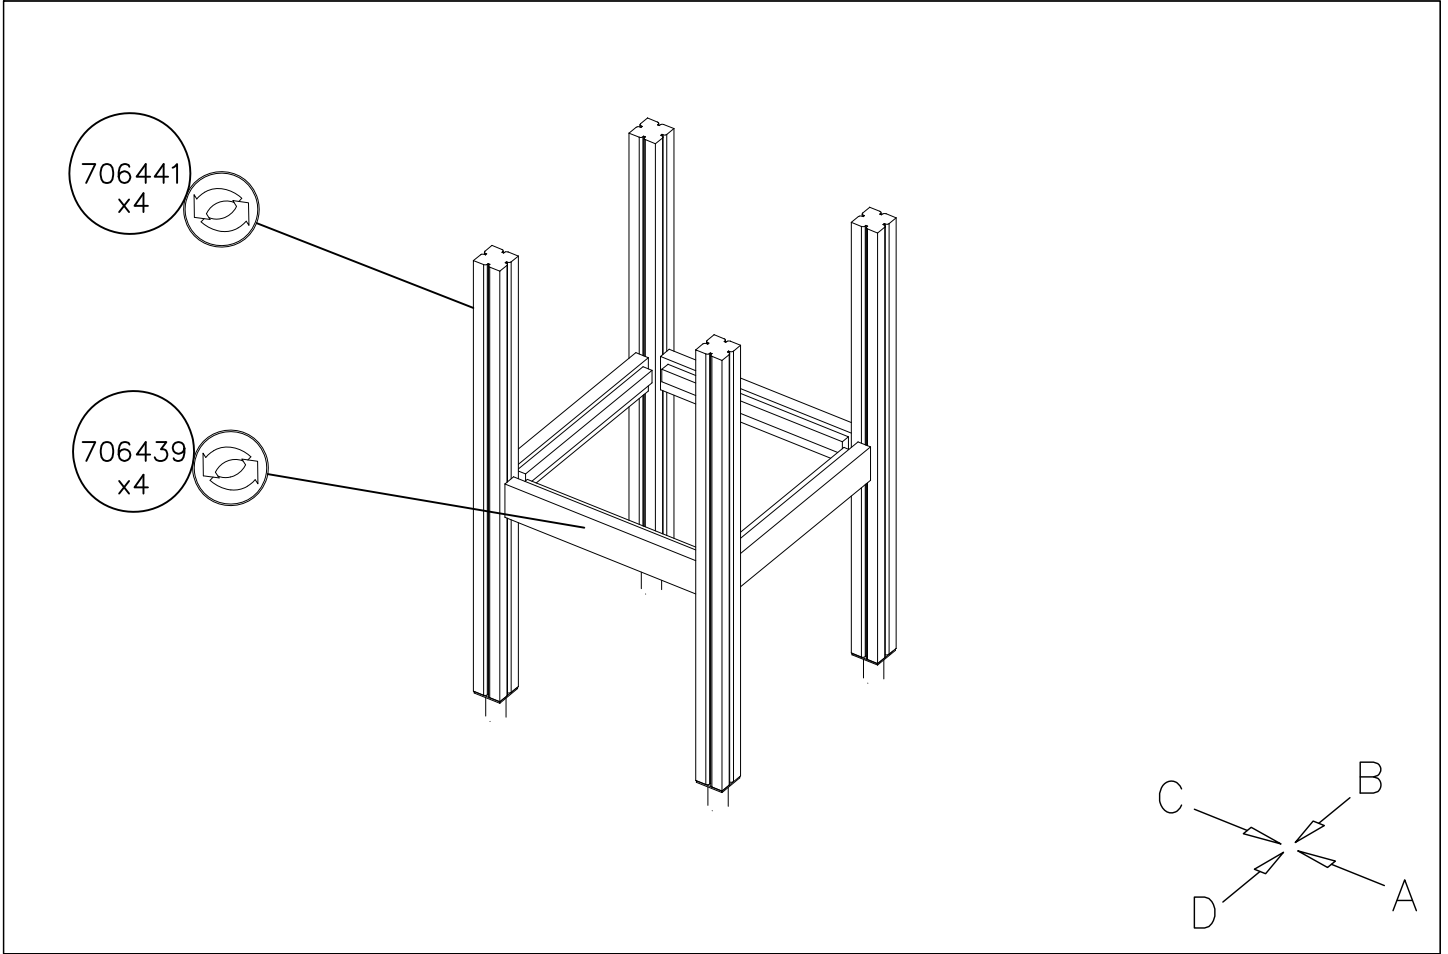

1:50

EN/AS Impact Area 37.9 m²

Falling Space 39.1 m²

Max Falling Height 1000 mm

<p>DET 1</p> 	<p>DET 2</p> 	<p>DET 3</p> 	<p>DET 4</p> 
<p>DET 5</p> 	<p>DET 6</p> 		

												
<p>$h < 600$</p> <p>Without movement and therefore without Impact Area</p>	<p>Totally hard surfaces.</p> <p>Note. Lappset does <u>not recommend</u> totally hard surfaces at all.</p>	<p>E.g. concrete or asphalt</p> 										
<p>$h < 600$</p> <p>With movement e.g. rocking</p>	<p>Materials with very limited impact attenuating properties.</p>	<p>E.g. wood</p> 										
<p>$h < 1000$</p>	<p>Materials with significant impact attenuating properties.</p>	<p>fine gravel 0–8 mm</p>  <p>grass</p>  <p>unsorted sand</p> 										
<p>$h < 3000$</p>	<p>Loose fill material</p> <p>E.g. sand/gravel 0,25...8 mm D60/D10<3,0 Woodchips 5...30 mm bark 20...80 mm</p>	 <table data-bbox="1021 1691 1332 1792"> <tr> <td>\underline{S}</td> <td>\underline{h}</td> </tr> <tr> <td>30 cm</td> <td>< 2,0 m</td> </tr> <tr> <td>40 cm</td> <td>< 3,0 m</td> </tr> </table>	\underline{S}	\underline{h}	30 cm	< 2,0 m	40 cm	< 3,0 m				
\underline{S}	\underline{h}											
30 cm	< 2,0 m											
40 cm	< 3,0 m											
	<p>Syntethic granulates</p> <table data-bbox="406 1892 758 2060"> <tr> <td>\underline{S}</td> <td>\underline{h}</td> </tr> <tr> <td>40 mm</td> <td>~> 1,2...1,3 m</td> </tr> <tr> <td>50 mm</td> <td>~> 1,5...1,7 m</td> </tr> <tr> <td>60 mm</td> <td>~> 1,8...2,0 m</td> </tr> <tr> <td>70 mm</td> <td>~> 2,1...2,5 m</td> </tr> </table> <p>Note. For accurate values, see manufacturer's instructions.</p>	\underline{S}	\underline{h}	40 mm	~> 1,2...1,3 m	50 mm	~> 1,5...1,7 m	60 mm	~> 1,8...2,0 m	70 mm	~> 2,1...2,5 m	
\underline{S}	\underline{h}											
40 mm	~> 1,2...1,3 m											
50 mm	~> 1,5...1,7 m											
60 mm	~> 1,8...2,0 m											
70 mm	~> 2,1...2,5 m											