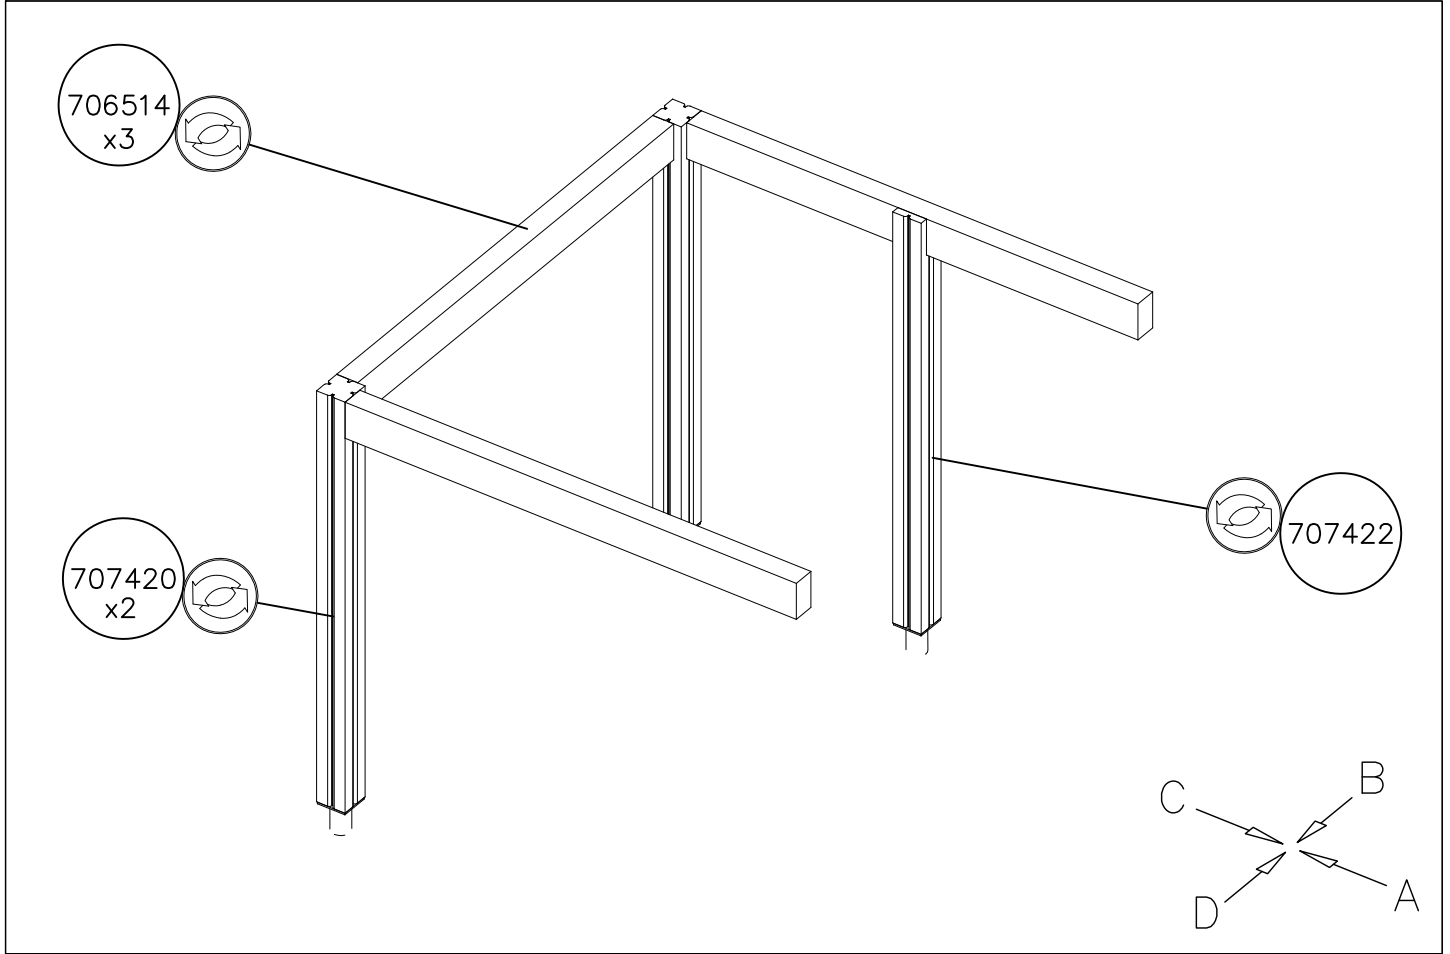

1:50

EN/AS Impact Area 37.9 m²

Falling Space 39.1 m²

Max Falling Height 1000 mm

<p>DET 1</p> 	<p>DET 2</p> 	<p>DET 3</p> 	<p>DET 4</p> 
<p>DET 5</p> 	<p>DET 6</p> 		

												
<p>$h < 600$</p> <p>Without movement and therefore without Impact Area</p>	<p>Totally hard surfaces.</p> <p>Note. Lappset does <u>not recommend</u> totally hard surfaces at all.</p>	<p>E.g. concrete or asphalt</p> 										
<p>$h < 600$</p> <p>With movement e.g. rocking</p>	<p>Materials with very limited impact attenuating properties.</p>	<p>E.g. wood</p> 										
<p>$h < 1000$</p>	<p>Materials with significant impact attenuating properties.</p>	<p>fine gravel 0–8 mm</p>  <p>grass</p>  <p>unsorted sand</p> 										
<p>$h < 3000$</p>	<p>Loose fill material</p> <p>E.g. sand/gravel 0,25...8 mm D60/D10<3,0 Woodchips 5...30 mm bark 20...80 mm</p>	 <table data-bbox="1021 1691 1332 1792"> <tr> <td>\underline{S}</td> <td>\underline{h}</td> </tr> <tr> <td>30 cm</td> <td>< 2,0 m</td> </tr> <tr> <td>40 cm</td> <td>< 3,0 m</td> </tr> </table>	\underline{S}	\underline{h}	30 cm	< 2,0 m	40 cm	< 3,0 m				
\underline{S}	\underline{h}											
30 cm	< 2,0 m											
40 cm	< 3,0 m											
	<p>Syntethic granulates</p> <table data-bbox="406 1892 758 2060"> <tr> <td>\underline{S}</td> <td>\underline{h}</td> </tr> <tr> <td>40 mm</td> <td>~> 1,2...1,3 m</td> </tr> <tr> <td>50 mm</td> <td>~> 1,5...1,7 m</td> </tr> <tr> <td>60 mm</td> <td>~> 1,8...2,0 m</td> </tr> <tr> <td>70 mm</td> <td>~> 2,1...2,5 m</td> </tr> </table> <p>Note. For accurate values, see manufacturer's instructions.</p>	\underline{S}	\underline{h}	40 mm	~> 1,2...1,3 m	50 mm	~> 1,5...1,7 m	60 mm	~> 1,8...2,0 m	70 mm	~> 2,1...2,5 m	
\underline{S}	\underline{h}											
40 mm	~> 1,2...1,3 m											
50 mm	~> 1,5...1,7 m											
60 mm	~> 1,8...2,0 m											
70 mm	~> 2,1...2,5 m											