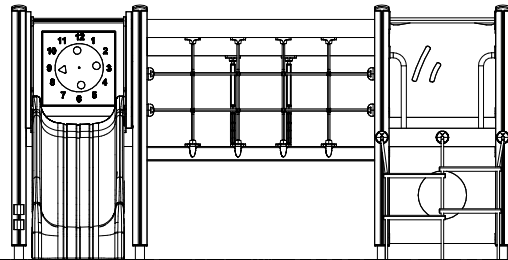

1:50

EN/AS Impact Area 37.9 m²

Falling Space 39.1 m²

Max Falling Height 1000 mm

<p>DET 1</p> 	<p>DET 2</p> 	<p>DET 3</p> 	<p>DET 4</p> 
<p>DET 5</p> 	<p>DET 6</p> 		

												
<p>$h < 600$</p> <p>Without movement and therefore without Impact Area</p>	<p>Totally hard surfaces.</p> <p>Note. Lappset does <u>not recommend</u> totally hard surfaces at all.</p>	<p>E.g. concrete or asphalt</p> 										
<p>$h < 600$</p> <p>With movement e.g. rocking</p>	<p>Materials with very limited impact attenuating properties.</p>	<p>E.g. wood</p> 										
<p>$h < 1000$</p>	<p>Materials with significant impact attenuating properties.</p>	<p>fine gravel 0–8 mm</p>  <p>grass</p>  <p>unsorted sand</p> 										
<p>$h < 3000$</p>	<p>Loose fill material</p> <p>E.g. sand/gravel 0,25...8 mm D60/D10<3,0 Woodchips 5...30 mm bark 20...80 mm</p>	 <table data-bbox="1021 1691 1332 1792"> <tr> <td>\underline{S}</td> <td>\underline{h}</td> </tr> <tr> <td>30 cm</td> <td>< 2,0 m</td> </tr> <tr> <td>40 cm</td> <td>< 3,0 m</td> </tr> </table>	\underline{S}	\underline{h}	30 cm	< 2,0 m	40 cm	< 3,0 m				
\underline{S}	\underline{h}											
30 cm	< 2,0 m											
40 cm	< 3,0 m											
	<p>Syntethic granulates</p> <table data-bbox="406 1892 758 2060"> <tr> <td>\underline{S}</td> <td>\underline{h}</td> </tr> <tr> <td>40 mm</td> <td>~> 1,2...1,3 m</td> </tr> <tr> <td>50 mm</td> <td>~> 1,5...1,7 m</td> </tr> <tr> <td>60 mm</td> <td>~> 1,8...2,0 m</td> </tr> <tr> <td>70 mm</td> <td>~> 2,1...2,5 m</td> </tr> </table> <p>Note. For accurate values, see manufacturer's instructions.</p>	\underline{S}	\underline{h}	40 mm	~> 1,2...1,3 m	50 mm	~> 1,5...1,7 m	60 mm	~> 1,8...2,0 m	70 mm	~> 2,1...2,5 m	
\underline{S}	\underline{h}											
40 mm	~> 1,2...1,3 m											
50 mm	~> 1,5...1,7 m											
60 mm	~> 1,8...2,0 m											
70 mm	~> 2,1...2,5 m											