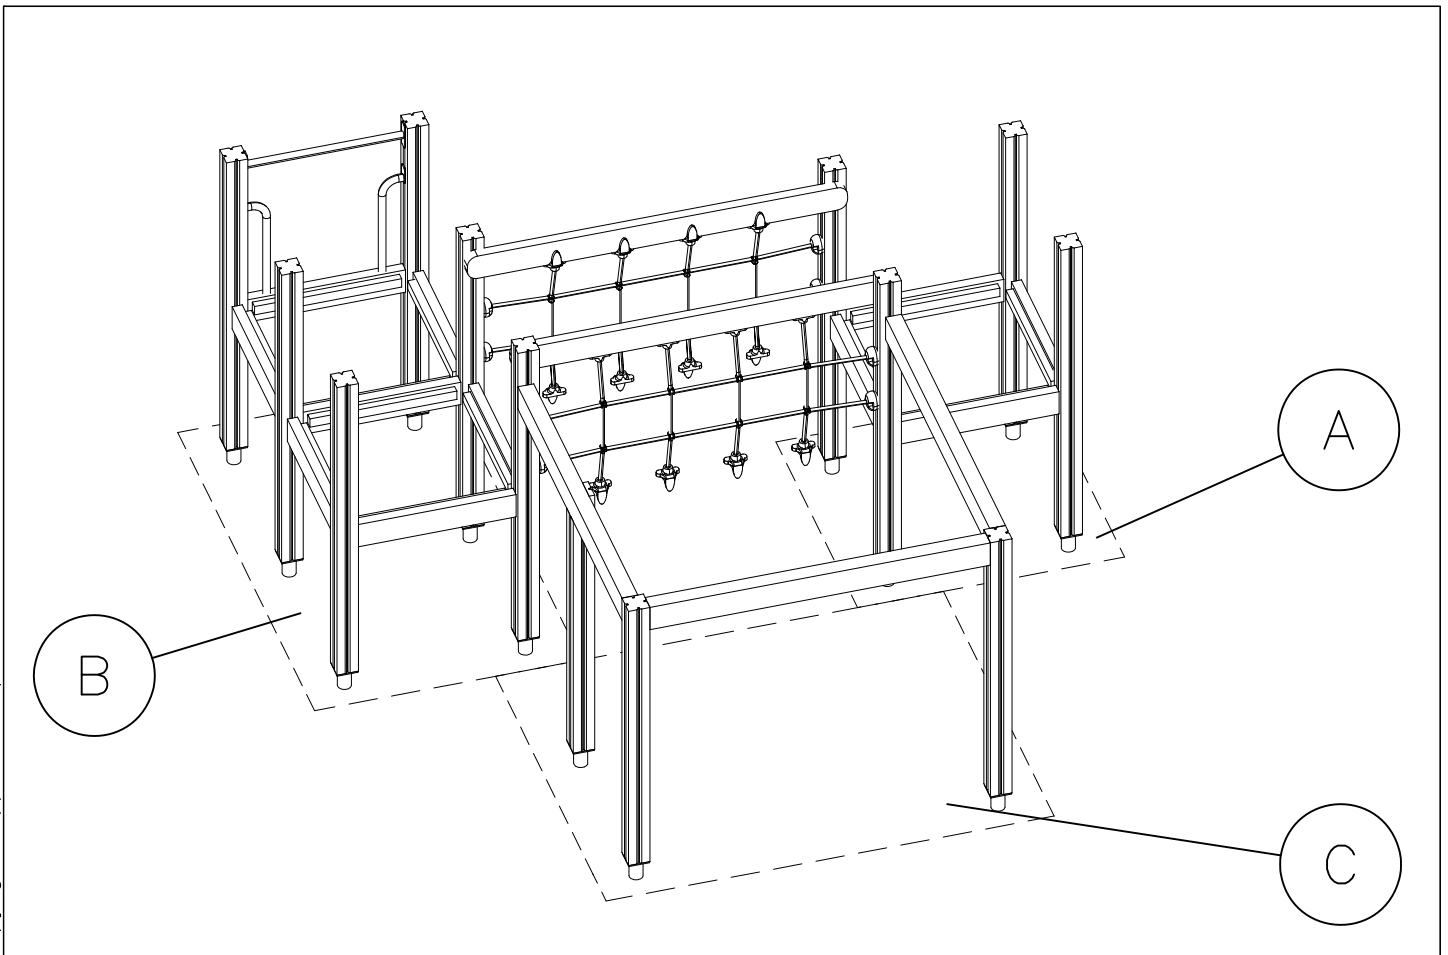

1:50

EN/AS Impact Area 37.9 m²

Falling Space 39.1 m²

Max Falling Height 1000 mm

<p>DET 1</p> 	<p>DET 2</p> 	<p>DET 3</p> 	<p>DET 4</p> 
<p>DET 5</p> 	<p>DET 6</p> 		

												
<p>$h < 600$</p> <p>Without movement and therefore without Impact Area</p>	<p>Totally hard surfaces.</p> <p>Note. Lappset does <u>not recommend</u> totally hard surfaces at all.</p>	<p>E.g. concrete or asphalt</p> 										
<p>$h < 600$</p> <p>With movement e.g. rocking</p>	<p>Materials with very limited impact attenuating properties.</p>	<p>E.g. wood</p> 										
<p>$h < 1000$</p>	<p>Materials with significant impact attenuating properties.</p>	<p>fine gravel 0–8 mm</p>  <p>grass</p>  <p>unsorted sand</p> 										
<p>$h < 3000$</p>	<p>Loose fill material</p> <p>E.g. sand/gravel 0,25...8 mm D60/D10<3,0 Woodchips 5...30 mm bark 20...80 mm</p>	 <table data-bbox="1021 1691 1332 1792"> <tr> <td>\underline{S}</td> <td>\underline{h}</td> </tr> <tr> <td>30 cm</td> <td>< 2,0 m</td> </tr> <tr> <td>40 cm</td> <td>< 3,0 m</td> </tr> </table>	\underline{S}	\underline{h}	30 cm	< 2,0 m	40 cm	< 3,0 m				
\underline{S}	\underline{h}											
30 cm	< 2,0 m											
40 cm	< 3,0 m											
	<p>Syntethic granulates</p> <table data-bbox="406 1892 758 2060"> <tr> <td>\underline{S}</td> <td>\underline{h}</td> </tr> <tr> <td>40 mm</td> <td>~> 1,2...1,3 m</td> </tr> <tr> <td>50 mm</td> <td>~> 1,5...1,7 m</td> </tr> <tr> <td>60 mm</td> <td>~> 1,8...2,0 m</td> </tr> <tr> <td>70 mm</td> <td>~> 2,1...2,5 m</td> </tr> </table> <p>Note. For accurate values, see manufacturer's instructions.</p>	\underline{S}	\underline{h}	40 mm	~> 1,2...1,3 m	50 mm	~> 1,5...1,7 m	60 mm	~> 1,8...2,0 m	70 mm	~> 2,1...2,5 m	
\underline{S}	\underline{h}											
40 mm	~> 1,2...1,3 m											
50 mm	~> 1,5...1,7 m											
60 mm	~> 1,8...2,0 m											
70 mm	~> 2,1...2,5 m											