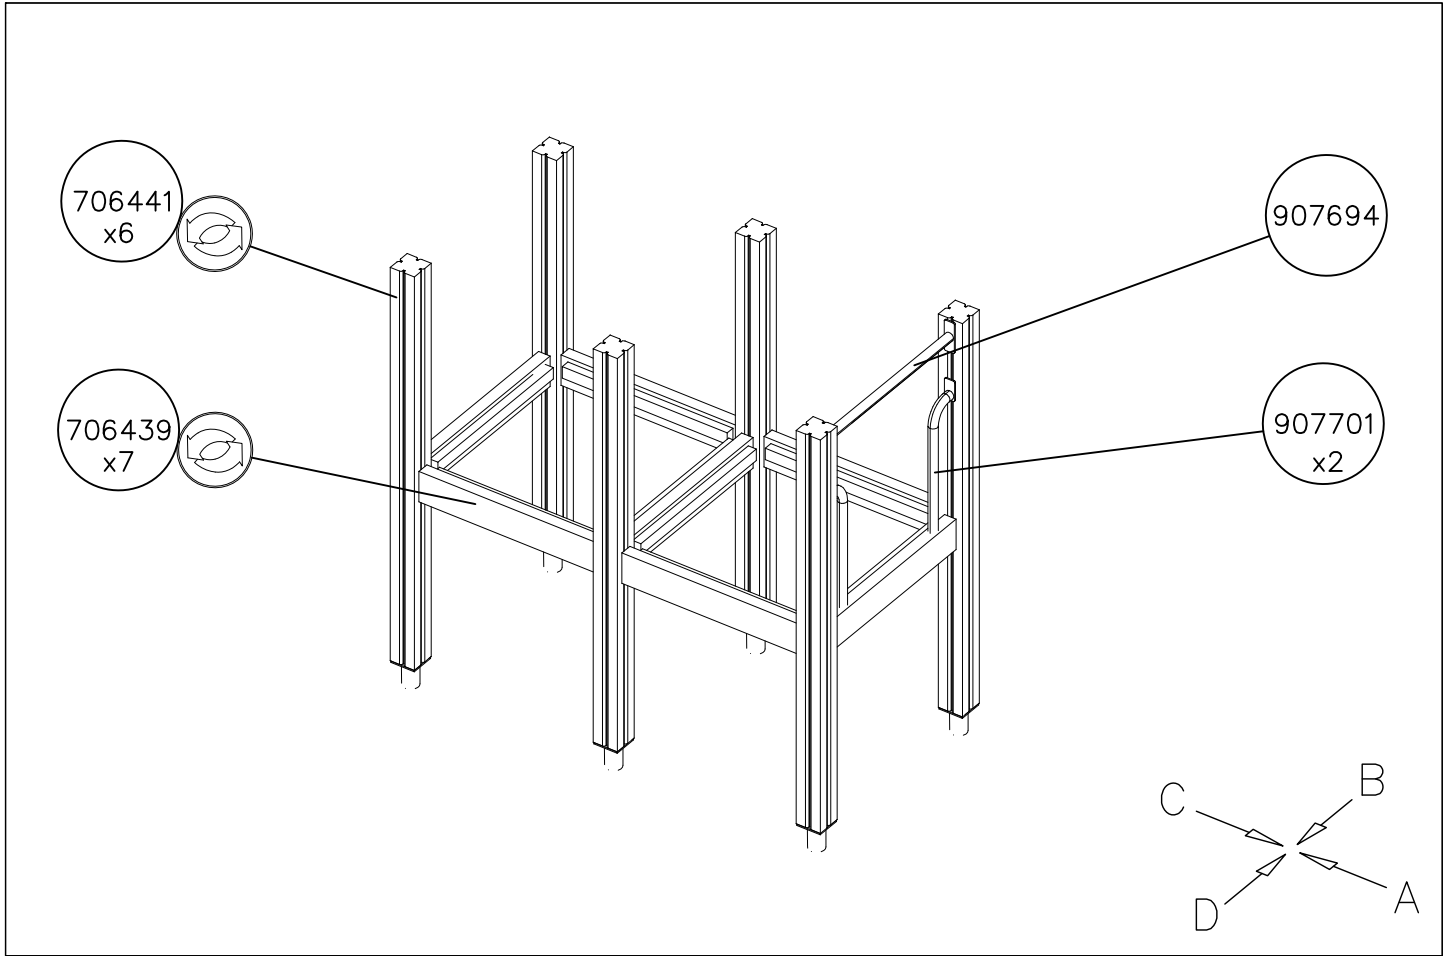

1:50

EN/AS Impact Area 37.9 m²

Falling Space 39.1 m²

Max Falling Height 1000 mm

<p>DET 1</p> 	<p>DET 2</p> 	<p>DET 3</p> 	<p>DET 4</p> 
<p>DET 5</p> 	<p>DET 6</p> 		

												
<p>$h < 600$</p> <p>Without movement and therefore without Impact Area</p>	<p>Totally hard surfaces.</p> <p>Note. Lappset does <u>not recommend</u> totally hard surfaces at all.</p>	<p>E.g. concrete or asphalt</p> 										
<p>$h < 600$</p> <p>With movement e.g. rocking</p>	<p>Materials with very limited impact attenuating properties.</p>	<p>E.g. wood</p> 										
<p>$h < 1000$</p>	<p>Materials with significant impact attenuating properties.</p>	<p>fine gravel 0–8 mm</p>  <p>grass</p>  <p>unsorted sand</p> 										
<p>$h < 3000$</p>	<p>Loose fill material</p> <p>E.g. sand/gravel 0,25...8 mm D60/D10<3,0 Woodchips 5...30 mm bark 20...80 mm</p>	 <table data-bbox="1021 1691 1332 1792"> <tr> <td>\underline{S}</td> <td>\underline{h}</td> </tr> <tr> <td>30 cm</td> <td>< 2,0 m</td> </tr> <tr> <td>40 cm</td> <td>< 3,0 m</td> </tr> </table>	\underline{S}	\underline{h}	30 cm	< 2,0 m	40 cm	< 3,0 m				
\underline{S}	\underline{h}											
30 cm	< 2,0 m											
40 cm	< 3,0 m											
	<p>Syntethic granulates</p> <table data-bbox="406 1892 758 2060"> <tr> <td>\underline{S}</td> <td>\underline{h}</td> </tr> <tr> <td>40 mm</td> <td>~> 1,2...1,3 m</td> </tr> <tr> <td>50 mm</td> <td>~> 1,5...1,7 m</td> </tr> <tr> <td>60 mm</td> <td>~> 1,8...2,0 m</td> </tr> <tr> <td>70 mm</td> <td>~> 2,1...2,5 m</td> </tr> </table> <p>Note. For accurate values, see manufacturer's instructions.</p>	\underline{S}	\underline{h}	40 mm	~> 1,2...1,3 m	50 mm	~> 1,5...1,7 m	60 mm	~> 1,8...2,0 m	70 mm	~> 2,1...2,5 m	
\underline{S}	\underline{h}											
40 mm	~> 1,2...1,3 m											
50 mm	~> 1,5...1,7 m											
60 mm	~> 1,8...2,0 m											
70 mm	~> 2,1...2,5 m											