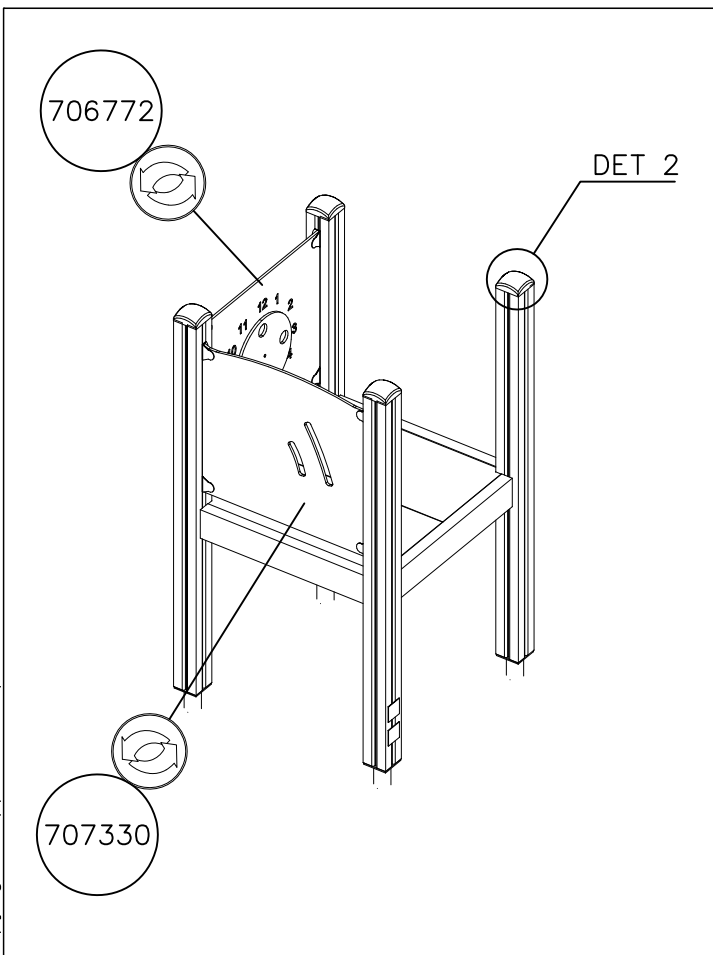

1:50

EN/AS Impact Area 37.9 m²

Falling Space 39.1 m²

Max Falling Height 1000 mm

<p>DET 1</p> 	<p>DET 2</p> 	<p>DET 3</p> 	<p>DET 4</p> 
<p>DET 5</p> 	<p>DET 6</p> 		

												
<p>$h < 600$</p> <p>Without movement and therefore without Impact Area</p>	<p>Totally hard surfaces.</p> <p>Note. Lappset does <u>not recommend</u> totally hard surfaces at all.</p>	<p>E.g. concrete or asphalt</p> 										
<p>$h < 600$</p> <p>With movement e.g. rocking</p>	<p>Materials with very limited impact attenuating properties.</p>	<p>E.g. wood</p> 										
<p>$h < 1000$</p>	<p>Materials with significant impact attenuating properties.</p>	<p>fine gravel 0–8 mm</p>  <p>grass</p>  <p>unsorted sand</p> 										
<p>$h < 3000$</p>	<p>Loose fill material</p> <p>E.g. sand/gravel 0,25...8 mm D60/D10<3,0 Woodchips 5...30 mm bark 20...80 mm</p>	 <table data-bbox="1021 1691 1332 1792"> <tr> <td>\underline{S}</td> <td>\underline{h}</td> </tr> <tr> <td>30 cm</td> <td>< 2,0 m</td> </tr> <tr> <td>40 cm</td> <td>< 3,0 m</td> </tr> </table>	\underline{S}	\underline{h}	30 cm	< 2,0 m	40 cm	< 3,0 m				
\underline{S}	\underline{h}											
30 cm	< 2,0 m											
40 cm	< 3,0 m											
	<p>Syntethic granulates</p> <table data-bbox="406 1892 758 2060"> <tr> <td>\underline{S}</td> <td>\underline{h}</td> </tr> <tr> <td>40 mm</td> <td>~> 1,2...1,3 m</td> </tr> <tr> <td>50 mm</td> <td>~> 1,5...1,7 m</td> </tr> <tr> <td>60 mm</td> <td>~> 1,8...2,0 m</td> </tr> <tr> <td>70 mm</td> <td>~> 2,1...2,5 m</td> </tr> </table> <p>Note. For accurate values, see manufacturer's instructions.</p>	\underline{S}	\underline{h}	40 mm	~> 1,2...1,3 m	50 mm	~> 1,5...1,7 m	60 mm	~> 1,8...2,0 m	70 mm	~> 2,1...2,5 m	
\underline{S}	\underline{h}											
40 mm	~> 1,2...1,3 m											
50 mm	~> 1,5...1,7 m											
60 mm	~> 1,8...2,0 m											
70 mm	~> 2,1...2,5 m											