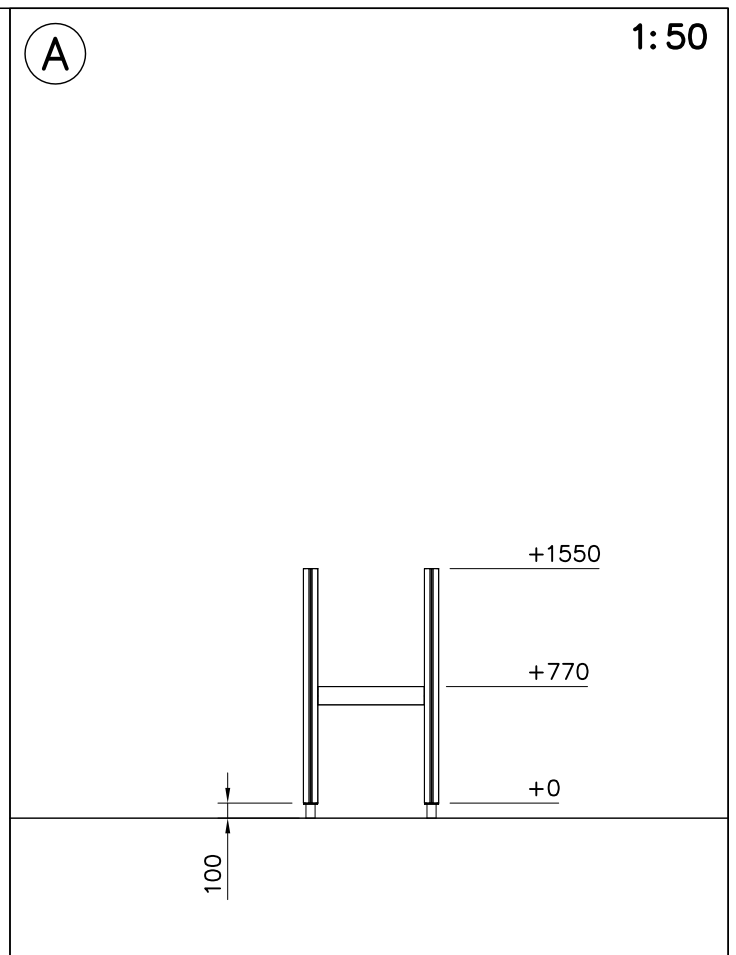

1:50

EN/AS Impact Area 37.9 m²

Falling Space 39.1 m²

Max Falling Height 1000 mm

<p>DET 1</p> 	<p>DET 2</p> 	<p>DET 3</p> 	<p>DET 4</p> 
<p>DET 5</p> 	<p>DET 6</p> 		

												
<p>$h < 600$</p> <p>Without movement and therefore without Impact Area</p>	<p>Totally hard surfaces.</p> <p>Note. Lappset does <u>not recommend</u> totally hard surfaces at all.</p>	<p>E.g. concrete or asphalt</p> 										
<p>$h < 600$</p> <p>With movement e.g. rocking</p>	<p>Materials with very limited impact attenuating properties.</p>	<p>E.g. wood</p> 										
<p>$h < 1000$</p>	<p>Materials with significant impact attenuating properties.</p>	<p>fine gravel 0–8 mm</p>  <p>grass</p>  <p>unsorted sand</p> 										
<p>$h < 3000$</p>	<p>Loose fill material</p> <p>E.g. sand/gravel 0,25...8 mm D60/D10<3,0 Woodchips 5...30 mm bark 20...80 mm</p>	 <table data-bbox="1021 1691 1332 1792"> <tr> <td>\underline{S}</td> <td>\underline{h}</td> </tr> <tr> <td>30 cm</td> <td>< 2,0 m</td> </tr> <tr> <td>40 cm</td> <td>< 3,0 m</td> </tr> </table>	\underline{S}	\underline{h}	30 cm	< 2,0 m	40 cm	< 3,0 m				
\underline{S}	\underline{h}											
30 cm	< 2,0 m											
40 cm	< 3,0 m											
	<p>Syntethic granulates</p> <table data-bbox="406 1892 758 2060"> <tr> <td>\underline{S}</td> <td>\underline{h}</td> </tr> <tr> <td>40 mm</td> <td>~> 1,2...1,3 m</td> </tr> <tr> <td>50 mm</td> <td>~> 1,5...1,7 m</td> </tr> <tr> <td>60 mm</td> <td>~> 1,8...2,0 m</td> </tr> <tr> <td>70 mm</td> <td>~> 2,1...2,5 m</td> </tr> </table> <p>Note. For accurate values, see manufacturer's instructions.</p>	\underline{S}	\underline{h}	40 mm	~> 1,2...1,3 m	50 mm	~> 1,5...1,7 m	60 mm	~> 1,8...2,0 m	70 mm	~> 2,1...2,5 m	
\underline{S}	\underline{h}											
40 mm	~> 1,2...1,3 m											
50 mm	~> 1,5...1,7 m											
60 mm	~> 1,8...2,0 m											
70 mm	~> 2,1...2,5 m											