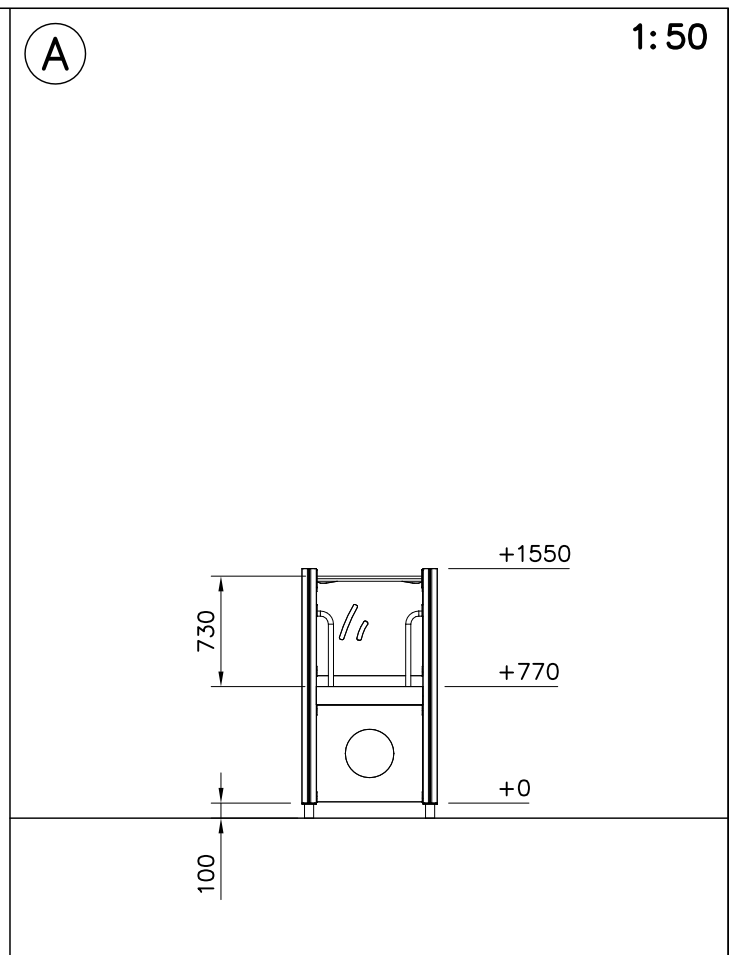

1:50

EN/AS Impact Area 37.9 m²

Falling Space 39.1 m²

Max Falling Height 1000 mm

<p>DET 1</p> 	<p>DET 2</p> 	<p>DET 3</p> 	<p>DET 4</p> 
<p>DET 5</p> 	<p>DET 6</p> 		

												
<p>$h < 600$</p> <p>Without movement and therefore without Impact Area</p>	<p>Totally hard surfaces.</p> <p>Note. Lappset does <u>not recommend</u> totally hard surfaces at all.</p>	<p>E.g. concrete or asphalt</p> 										
<p>$h < 600$</p> <p>With movement e.g. rocking</p>	<p>Materials with very limited impact attenuating properties.</p>	<p>E.g. wood</p> 										
<p>$h < 1000$</p>	<p>Materials with significant impact attenuating properties.</p>	<p>fine gravel 0–8 mm</p>  <p>grass</p>  <p>unsorted sand</p> 										
<p>$h < 3000$</p>	<p>Loose fill material</p> <p>E.g. sand/gravel 0,25...8 mm D60/D10<3,0 Woodchips 5...30 mm bark 20...80 mm</p>	 <table data-bbox="1021 1691 1332 1792"> <tr> <td>\underline{S}</td> <td>\underline{h}</td> </tr> <tr> <td>30 cm</td> <td>< 2,0 m</td> </tr> <tr> <td>40 cm</td> <td>< 3,0 m</td> </tr> </table>	\underline{S}	\underline{h}	30 cm	< 2,0 m	40 cm	< 3,0 m				
\underline{S}	\underline{h}											
30 cm	< 2,0 m											
40 cm	< 3,0 m											
	<p>Syntethic granulates</p> <table data-bbox="406 1892 758 2060"> <tr> <td>\underline{S}</td> <td>\underline{h}</td> </tr> <tr> <td>40 mm</td> <td>~> 1,2...1,3 m</td> </tr> <tr> <td>50 mm</td> <td>~> 1,5...1,7 m</td> </tr> <tr> <td>60 mm</td> <td>~> 1,8...2,0 m</td> </tr> <tr> <td>70 mm</td> <td>~> 2,1...2,5 m</td> </tr> </table> <p>Note. For accurate values, see manufacturer's instructions.</p>	\underline{S}	\underline{h}	40 mm	~> 1,2...1,3 m	50 mm	~> 1,5...1,7 m	60 mm	~> 1,8...2,0 m	70 mm	~> 2,1...2,5 m	
\underline{S}	\underline{h}											
40 mm	~> 1,2...1,3 m											
50 mm	~> 1,5...1,7 m											
60 mm	~> 1,8...2,0 m											
70 mm	~> 2,1...2,5 m											