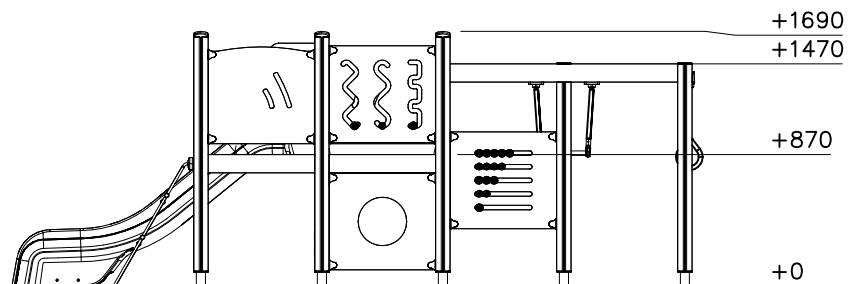

1:50

EN/AS Impact Area 37.9 m²

Falling Space 39.1 m²

Max Falling Height 1000 mm

<p>DET 1</p> 	<p>DET 2</p> 	<p>DET 3</p> 	<p>DET 4</p> 
<p>DET 5</p> 	<p>DET 6</p> 		

												
<p>$h < 600$</p> <p>Without movement and therefore without Impact Area</p>	<p>Totally hard surfaces.</p> <p>Note. Lappset does <u>not recommend</u> totally hard surfaces at all.</p>	<p>E.g. concrete or asphalt</p> 										
<p>$h < 600$</p> <p>With movement e.g. rocking</p>	<p>Materials with very limited impact attenuating properties.</p>	<p>E.g. wood</p> 										
<p>$h < 1000$</p>	<p>Materials with significant impact attenuating properties.</p>	<p>fine gravel 0–8 mm</p>  <p>grass</p>  <p>unsorted sand</p> 										
<p>$h < 3000$</p>	<p>Loose fill material</p> <p>E.g. sand/gravel 0,25...8 mm D60/D10<3,0 Woodchips 5...30 mm bark 20...80 mm</p>	 <table data-bbox="1021 1691 1332 1792"> <tr> <td>\underline{S}</td> <td>\underline{h}</td> </tr> <tr> <td>30 cm</td> <td>< 2,0 m</td> </tr> <tr> <td>40 cm</td> <td>< 3,0 m</td> </tr> </table>	\underline{S}	\underline{h}	30 cm	< 2,0 m	40 cm	< 3,0 m				
\underline{S}	\underline{h}											
30 cm	< 2,0 m											
40 cm	< 3,0 m											
	<p>Syntethic granulates</p> <table data-bbox="406 1892 758 2060"> <tr> <td>\underline{S}</td> <td>\underline{h}</td> </tr> <tr> <td>40 mm</td> <td>~> 1,2...1,3 m</td> </tr> <tr> <td>50 mm</td> <td>~> 1,5...1,7 m</td> </tr> <tr> <td>60 mm</td> <td>~> 1,8...2,0 m</td> </tr> <tr> <td>70 mm</td> <td>~> 2,1...2,5 m</td> </tr> </table> <p>Note. For accurate values, see manufacturer's instructions.</p>	\underline{S}	\underline{h}	40 mm	~> 1,2...1,3 m	50 mm	~> 1,5...1,7 m	60 mm	~> 1,8...2,0 m	70 mm	~> 2,1...2,5 m	
\underline{S}	\underline{h}											
40 mm	~> 1,2...1,3 m											
50 mm	~> 1,5...1,7 m											
60 mm	~> 1,8...2,0 m											
70 mm	~> 2,1...2,5 m											