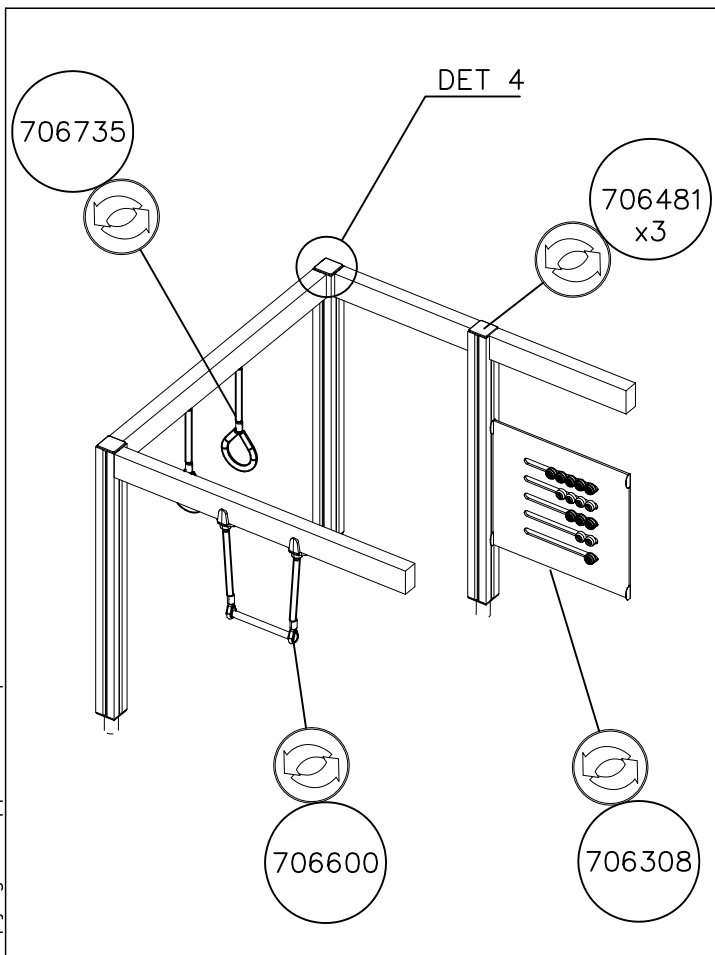

1:50

EN/AS Impact Area 37.9 m²

Falling Space 39.1 m²

Max Falling Height 1000 mm

<p>DET 1</p> 	<p>DET 2</p> 	<p>DET 3</p> 	<p>DET 4</p> 
<p>DET 5</p> 	<p>DET 6</p> 		

												
<p>$h < 600$</p> <p>Without movement and therefore without Impact Area</p>	<p>Totally hard surfaces.</p> <p>Note. Lappset does <u>not recommend</u> totally hard surfaces at all.</p>	<p>E.g. concrete or asphalt</p> 										
<p>$h < 600$</p> <p>With movement e.g. rocking</p>	<p>Materials with very limited impact attenuating properties.</p>	<p>E.g. wood</p> 										
<p>$h < 1000$</p>	<p>Materials with significant impact attenuating properties.</p>	<p>fine gravel 0–8 mm</p>  <p>grass</p>  <p>unsorted sand</p> 										
<p>$h < 3000$</p>	<p>Loose fill material</p> <p>E.g. sand/gravel 0,25...8 mm D60/D10<3,0 Woodchips 5...30 mm bark 20...80 mm</p>	 <table data-bbox="1021 1691 1332 1792"> <tr> <td>\underline{S}</td> <td>\underline{h}</td> </tr> <tr> <td>30 cm</td> <td>< 2,0 m</td> </tr> <tr> <td>40 cm</td> <td>< 3,0 m</td> </tr> </table>	\underline{S}	\underline{h}	30 cm	< 2,0 m	40 cm	< 3,0 m				
\underline{S}	\underline{h}											
30 cm	< 2,0 m											
40 cm	< 3,0 m											
	<p>Syntethic granulates</p> <table data-bbox="406 1892 758 2060"> <tr> <td>\underline{S}</td> <td>\underline{h}</td> </tr> <tr> <td>40 mm</td> <td>~> 1,2...1,3 m</td> </tr> <tr> <td>50 mm</td> <td>~> 1,5...1,7 m</td> </tr> <tr> <td>60 mm</td> <td>~> 1,8...2,0 m</td> </tr> <tr> <td>70 mm</td> <td>~> 2,1...2,5 m</td> </tr> </table> <p>Note. For accurate values, see manufacturer's instructions.</p>	\underline{S}	\underline{h}	40 mm	~> 1,2...1,3 m	50 mm	~> 1,5...1,7 m	60 mm	~> 1,8...2,0 m	70 mm	~> 2,1...2,5 m	
\underline{S}	\underline{h}											
40 mm	~> 1,2...1,3 m											
50 mm	~> 1,5...1,7 m											
60 mm	~> 1,8...2,0 m											
70 mm	~> 2,1...2,5 m											