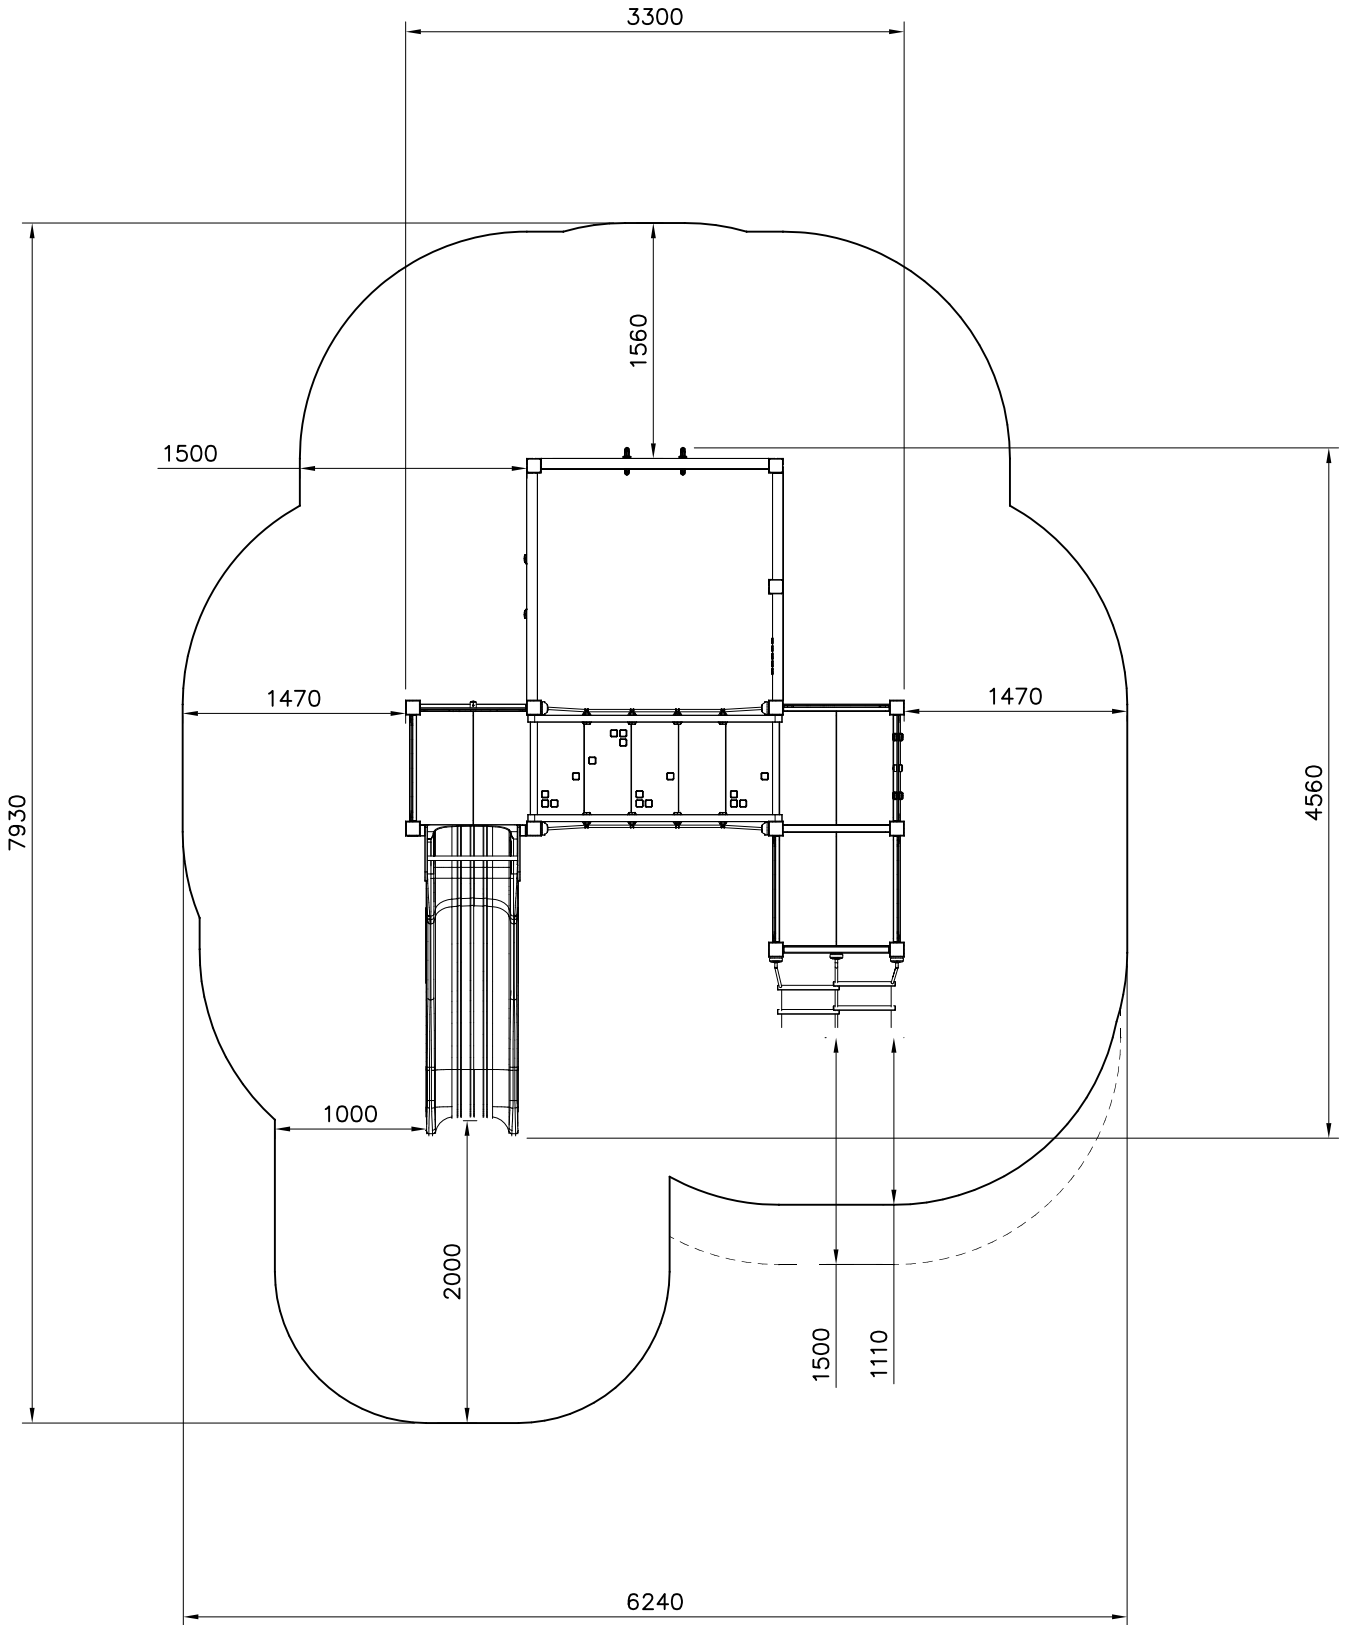

EN/AS Impact Area 37.9 m²

Falling Space 39.1 m²

Max Falling Height 1000 mm