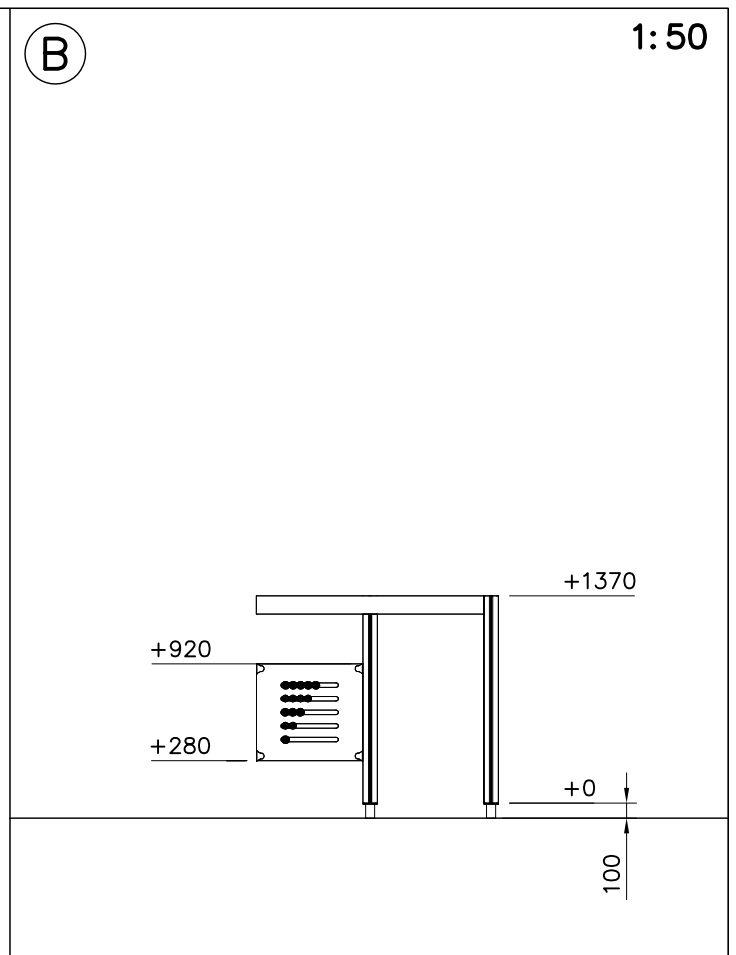

1:50

EN/AS Impact Area 37.9 m²

Falling Space 39.1 m²

Max Falling Height 1000 mm

<p>DET 1</p> 	<p>DET 2</p> 	<p>DET 3</p> 	<p>DET 4</p> 
<p>DET 5</p> 	<p>DET 6</p> 		

												
<p>$h < 600$</p> <p>Without movement and therefore without Impact Area</p>	<p>Totally hard surfaces.</p> <p>Note. Lappset does <u>not recommend</u> totally hard surfaces at all.</p>	<p>E.g. concrete or asphalt</p> 										
<p>$h < 600$</p> <p>With movement e.g. rocking</p>	<p>Materials with very limited impact attenuating properties.</p>	<p>E.g. wood</p> 										
<p>$h < 1000$</p>	<p>Materials with significant impact attenuating properties.</p>	<p>fine gravel 0–8 mm</p>  <p>grass</p>  <p>unsorted sand</p> 										
<p>$h < 3000$</p>	<p>Loose fill material</p> <p>E.g. sand/gravel 0,25...8 mm D60/D10<3,0 Woodchips 5...30 mm bark 20...80 mm</p>	 <table data-bbox="1021 1691 1332 1792"> <tr> <td>\underline{S}</td> <td>\underline{h}</td> </tr> <tr> <td>30 cm</td> <td>< 2,0 m</td> </tr> <tr> <td>40 cm</td> <td>< 3,0 m</td> </tr> </table>	\underline{S}	\underline{h}	30 cm	< 2,0 m	40 cm	< 3,0 m				
\underline{S}	\underline{h}											
30 cm	< 2,0 m											
40 cm	< 3,0 m											
	<p>Syntethic granulates</p> <table data-bbox="406 1892 758 2060"> <tr> <td>\underline{S}</td> <td>\underline{h}</td> </tr> <tr> <td>40 mm</td> <td>~> 1,2...1,3 m</td> </tr> <tr> <td>50 mm</td> <td>~> 1,5...1,7 m</td> </tr> <tr> <td>60 mm</td> <td>~> 1,8...2,0 m</td> </tr> <tr> <td>70 mm</td> <td>~> 2,1...2,5 m</td> </tr> </table> <p>Note. For accurate values, see manufacturer's instructions.</p>	\underline{S}	\underline{h}	40 mm	~> 1,2...1,3 m	50 mm	~> 1,5...1,7 m	60 mm	~> 1,8...2,0 m	70 mm	~> 2,1...2,5 m	
\underline{S}	\underline{h}											
40 mm	~> 1,2...1,3 m											
50 mm	~> 1,5...1,7 m											
60 mm	~> 1,8...2,0 m											
70 mm	~> 2,1...2,5 m											