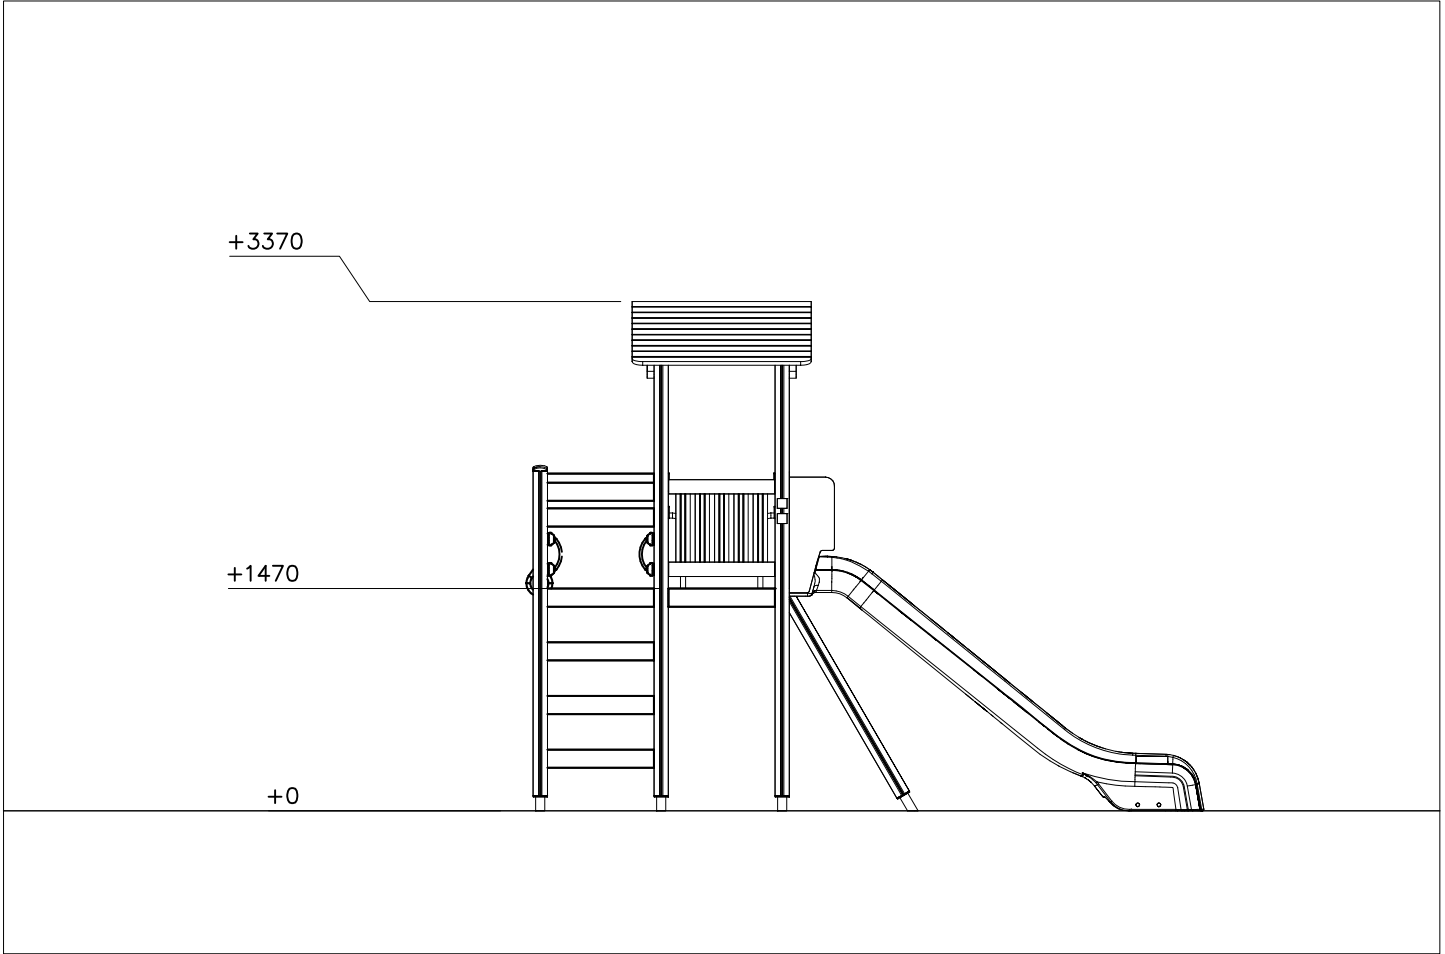

LAPPSET®

CLOVER

ASENNUSOHJE
MONTERINGSANSVISNING
INSTALLATION INSTRUCTION
AUFBAUANLEITUNG
NOTICE D'INSTALLATION

DATE: 21.8.2015

175047

DATE: 21.8.2015

| | | | | | | | | | | | |
|------------|----------|-------------|-----------|------------|-----------|------------|-----------|-----------|-----------|------------|-----------|
| 008986 | PCS 3 | | PCS 5 | 702286 | PCS 1 | 702339 | PCS 1 | 703130 | PCS 1 | 703139 | PCS 2 |
| | | | | | | | | | | | |
| 750x750 | | L 400 | | 90x50 | | 90x50 | | | | | |
| 704417 | PCS 4 | 704768 | PCS 1 | 704850 | PCS 1 | 706439 | PCS 18 | 706443 | PCS 6 | 706444 | PCS 4 |
| | | | | | | | | | | | |
| 93x93x2900 | | | | | | L 704 | | 32x45x702 | | 93x93x3200 | |
| 706484 | PCS 3 | 706531 | PCS 11 | 706535 | PCS 3 | 706746 | PCS 4 | 706748 | PCS 4 | 707285 | PCS 1 |
| | | | | | | | | | | | |
| 93x93x2150 | | | | | | 45x640x701 | | | | 1600x2305 | |
| 707287 | PCS 1 | 707294 | PCS 2 | 707307 | PCS 1 | 707315 | PCS 4 | 900240 | PCS 12 | 900727 | PCS 4 |
| | | | | | | | | | | | |
| | | 70x120x2304 | | | | | | Ø8x70 | | M10x80 | |
| 902487 | PCS 2 | 903093 | PCS 80 | 905138 | PCS 3 | 905196 | PCS 3 | 907694 | PCS 2 | 907701 | PCS 4 |
| | | | | | | | | | | | |
| 65x65 | | Ø8x90 | | GRAY | | GRAY | | L 704 | | | |
| 909506 | PCS 8 | 909511 | PCS 11 | 909519 | PCS 11 | 980123 | PCS 10 | 980128 | PCS 5 | 980131 | PCS 12 |
| | | | | | | | | | | | |
| Ø3.5x13 | | 90x90x650 | | 50x380x380 | | Ø7x60 | | Ø7x40 | | Ø6x60 | |
| | PCS | | PCS | | PCS | | PCS | | PCS | | PCS |