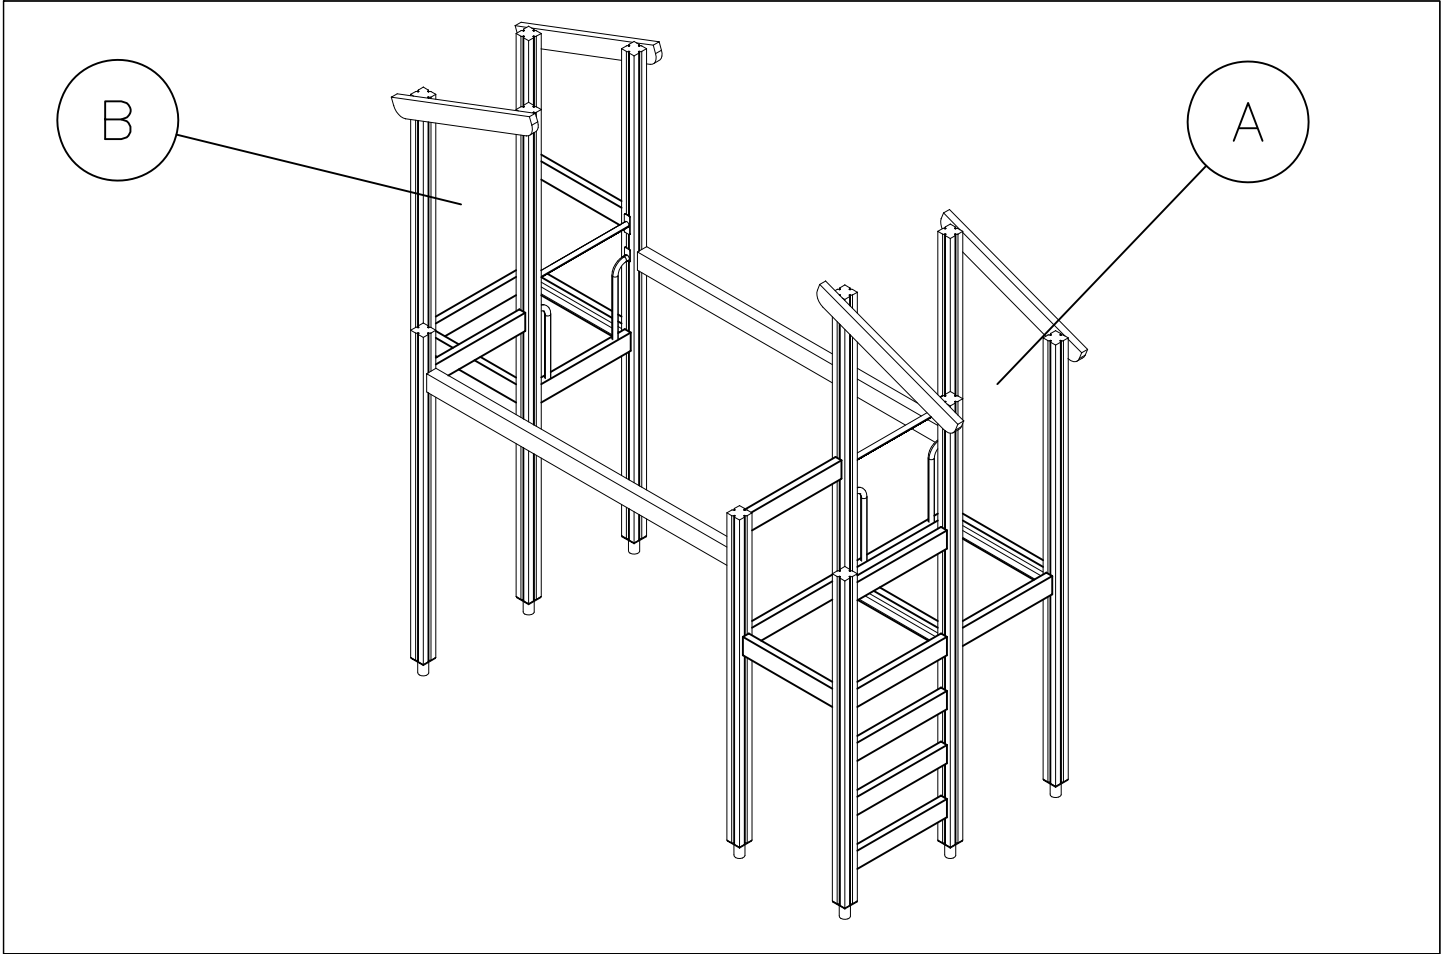

LAPPSET®

CLOVER

ASENNUSOHJE
MONTERINGSANSVISNING
INSTALLATION INSTRUCTION
AUFBAUANLEITUNG
NOTICE D'INSTALLATION

DATE: 21.8.2015

175047

DATE: 21.8.2015

| | | | | | | | | | | | |
|------------|----------|-------------|-----------|------------|-----------|------------|-----------|-----------|-----------|------------|-----------|
| 008986 | PCS 3 | | PCS 5 | 702286 | PCS 1 | 702339 | PCS 1 | 703130 | PCS 1 | 703139 | PCS 2 |
| | | | | | | | | | | | |
| 750x750 | | L 400 | | 90x50 | | 90x50 | | | | | |
| 704417 | PCS 4 | 704768 | PCS 1 | 704850 | PCS 1 | 706439 | PCS 18 | 706443 | PCS 6 | 706444 | PCS 4 |
| | | | | | | | | | | | |
| 93x93x2900 | | | | | | L 704 | | 32x45x702 | | 93x93x3200 | |
| 706484 | PCS 3 | 706531 | PCS 11 | 706535 | PCS 3 | 706746 | PCS 4 | 706748 | PCS 4 | 707285 | PCS 1 |
| | | | | | | | | | | | |
| 93x93x2150 | | | | | | 45x640x701 | | | | 1600x2305 | |
| 707287 | PCS 1 | 707294 | PCS 2 | 707307 | PCS 1 | 707315 | PCS 4 | 900240 | PCS 12 | 900727 | PCS 4 |
| | | | | | | | | | | | |
| | | 70x120x2304 | | | | | | Ø8x70 | | M10x80 | |
| 902487 | PCS 2 | 903093 | PCS 80 | 905138 | PCS 3 | 905196 | PCS 3 | 907694 | PCS 2 | 907701 | PCS 4 |
| | | | | | | | | | | | |
| 65x65 | | Ø8x90 | | GRAY | | GRAY | | L 704 | | | |
| 909506 | PCS 8 | 909511 | PCS 11 | 909519 | PCS 11 | 980123 | PCS 10 | 980128 | PCS 5 | 980131 | PCS 12 |
| | | | | | | | | | | | |
| Ø3.5x13 | | 90x90x650 | | 50x380x380 | | Ø7x60 | | Ø7x40 | | Ø6x60 | |
| | PCS | | PCS | | PCS | | PCS | | PCS | | PCS |