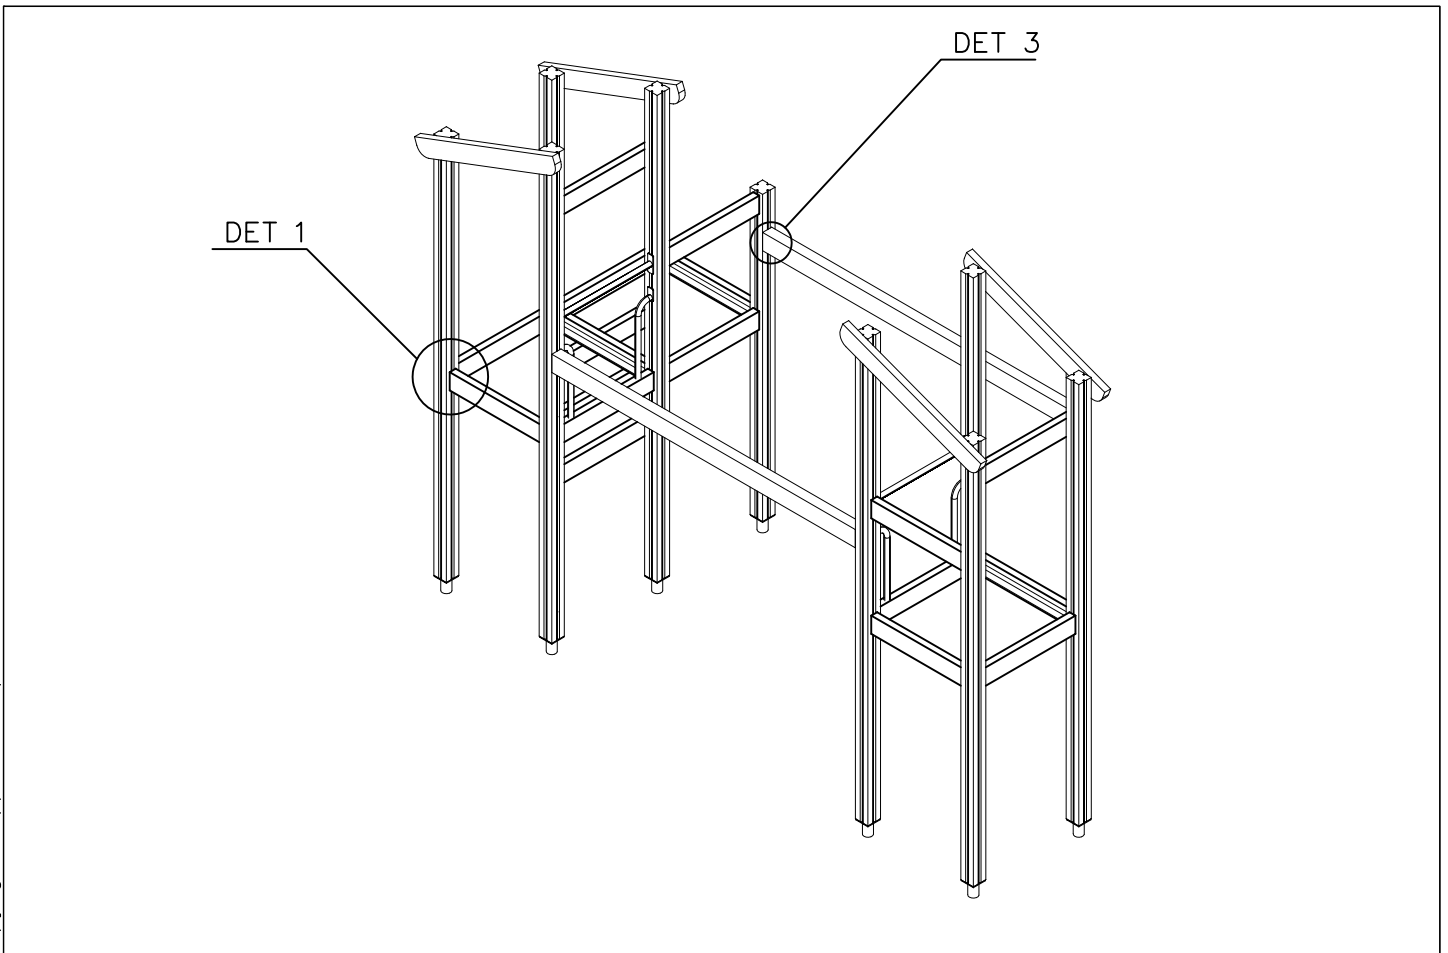

LAPPSET®

CLOVER

ASENNUSOHJE
MONTERINGSANSVISNING
INSTALLATION INSTRUCTION
AUFBAUANLEITUNG
NOTICE D'INSTALLATION

DATE: 21.8.2015

175047

DATE: 21.8.2015

| | | | | | | | | | | | |
|------------|----------|-------------|-----------|------------|-----------|------------|-----------|-----------|-----------|------------|-----------|
| 008986 | PCS 3 | | PCS 5 | 702286 | PCS 1 | 702339 | PCS 1 | 703130 | PCS 1 | 703139 | PCS 2 |
| | | | | | | | | | | | |
| 750x750 | | L 400 | | 90x50 | | 90x50 | | | | | |
| 704417 | PCS 4 | 704768 | PCS 1 | 704850 | PCS 1 | 706439 | PCS 18 | 706443 | PCS 6 | 706444 | PCS 4 |
| | | | | | | | | | | | |
| 93x93x2900 | | | | | | L 704 | | 32x45x702 | | 93x93x3200 | |
| 706484 | PCS 3 | 706531 | PCS 11 | 706535 | PCS 3 | 706746 | PCS 4 | 706748 | PCS 4 | 707285 | PCS 1 |
| | | | | | | | | | | | |
| 93x93x2150 | | | | | | 45x640x701 | | | | 1600x2305 | |
| 707287 | PCS 1 | 707294 | PCS 2 | 707307 | PCS 1 | 707315 | PCS 4 | 900240 | PCS 12 | 900727 | PCS 4 |
| | | | | | | | | | | | |
| | | 70x120x2304 | | | | | | Ø8x70 | | M10x80 | |
| 902487 | PCS 2 | 903093 | PCS 80 | 905138 | PCS 3 | 905196 | PCS 3 | 907694 | PCS 2 | 907701 | PCS 4 |
| | | | | | | | | | | | |
| 65x65 | | Ø8x90 | | GRAY | | GRAY | | L 704 | | | |
| 909506 | PCS 8 | 909511 | PCS 11 | 909519 | PCS 11 | 980123 | PCS 10 | 980128 | PCS 5 | 980131 | PCS 12 |
| | | | | | | | | | | | |
| Ø3.5x13 | | 90x90x650 | | 50x380x380 | | Ø7x60 | | Ø7x40 | | Ø6x60 | |
| | PCS | | PCS | | PCS | | PCS | | PCS | | PCS |