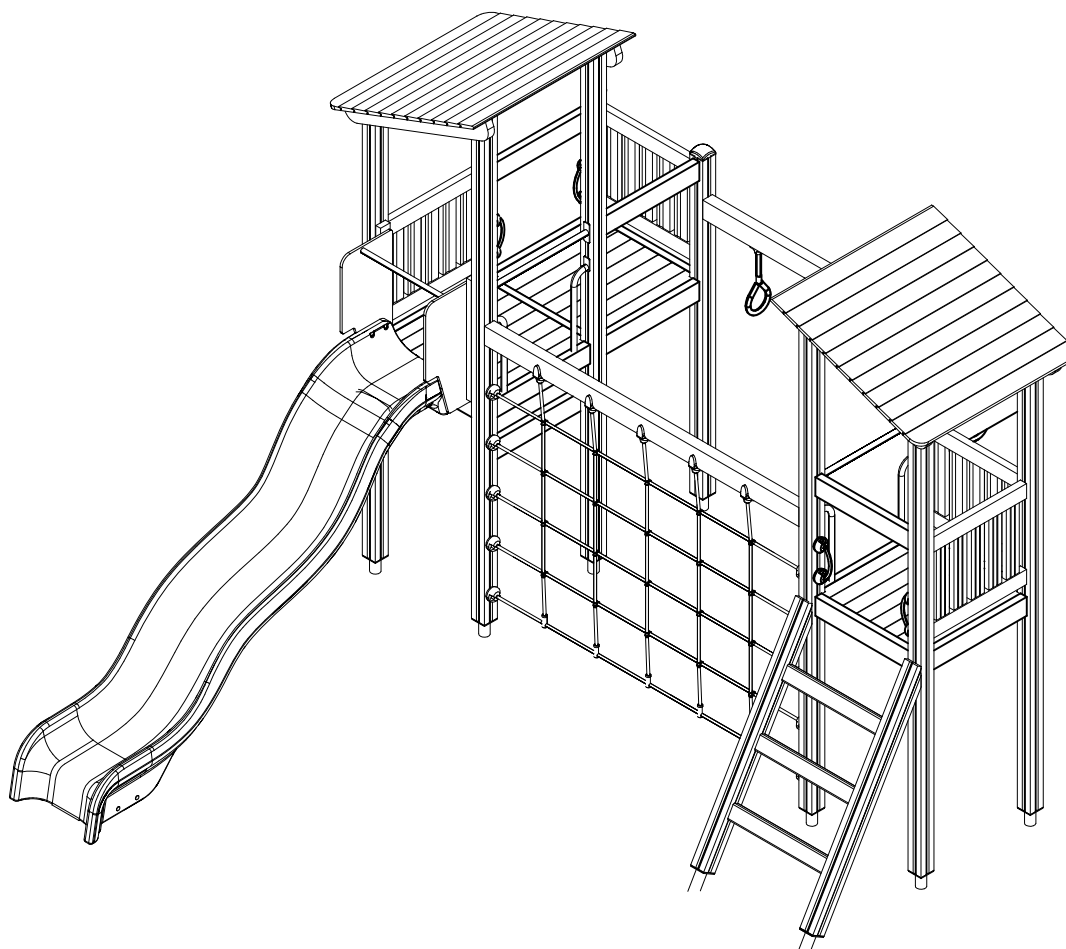

LAPPSET®

CLOVER

ASENNUSOHJE
MONTERINGSANSVISNING
INSTALLATION INSTRUCTION
AUFBAUANLEITUNG
NOTICE D'INSTALLATION

DATE: 21.8.2015

175047

DATE: 21.8.2015

| | | | | | | | | | | | |
|------------|----------|-------------|-----------|------------|-----------|------------|-----------|-----------|-----------|------------|-----------|
| 008986 | PCS 3 | | PCS 5 | 702286 | PCS 1 | 702339 | PCS 1 | 703130 | PCS 1 | 703139 | PCS 2 |
| | | | | | | | | | | | |
| 750x750 | | L 400 | | 90x50 | | 90x50 | | | | | |
| 704417 | PCS 4 | 704768 | PCS 1 | 704850 | PCS 1 | 706439 | PCS 18 | 706443 | PCS 6 | 706444 | PCS 4 |
| | | | | | | | | | | | |
| 93x93x2900 | | | | | | L 704 | | 32x45x702 | | 93x93x3200 | |
| 706484 | PCS 3 | 706531 | PCS 11 | 706535 | PCS 3 | 706746 | PCS 4 | 706748 | PCS 4 | 707285 | PCS 1 |
| | | | | | | | | | | | |
| 93x93x2150 | | | | | | 45x640x701 | | | | 1600x2305 | |
| 707287 | PCS 1 | 707294 | PCS 2 | 707307 | PCS 1 | 707315 | PCS 4 | 900240 | PCS 12 | 900727 | PCS 4 |
| | | | | | | | | | | | |
| | | 70x120x2304 | | | | | | Ø8x70 | | M10x80 | |
| 902487 | PCS 2 | 903093 | PCS 80 | 905138 | PCS 3 | 905196 | PCS 3 | 907694 | PCS 2 | 907701 | PCS 4 |
| | | | | | | | | | | | |
| 65x65 | | Ø8x90 | | GRAY | | GRAY | | L 704 | | | |
| 909506 | PCS 8 | 909511 | PCS 11 | 909519 | PCS 11 | 980123 | PCS 10 | 980128 | PCS 5 | 980131 | PCS 12 |
| | | | | | | | | | | | |
| Ø3.5x13 | | 90x90x650 | | 50x380x380 | | Ø7x60 | | Ø7x40 | | Ø6x60 | |
| | PCS | | PCS | | PCS | | PCS | | PCS | | PCS |