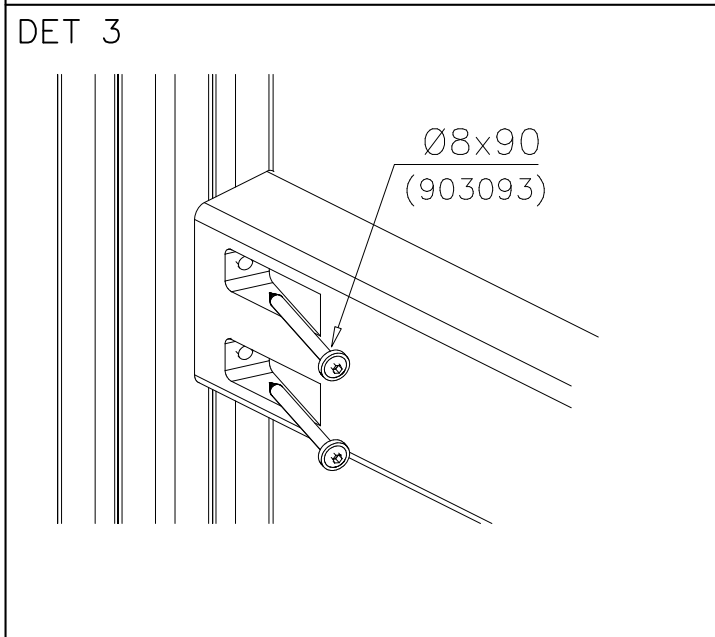

LAPPSET®

CLOVER

ASENNUSOHJE
MONTERINGSANSVISNING
INSTALLATION INSTRUCTION
AUFBAUANLEITUNG
NOTICE D'INSTALLATION

DATE: 21.8.2015

175047

DATE: 21.8.2015

| | | | | | | | | | | | |
|------------|----------|-------------|-----------|------------|-----------|------------|-----------|-----------|-----------|------------|-----------|
| 008986 | PCS 3 | | PCS 5 | 702286 | PCS 1 | 702339 | PCS 1 | 703130 | PCS 1 | 703139 | PCS 2 |
| | | | | | | | | | | | |
| 750x750 | | L 400 | | 90x50 | | 90x50 | | | | | |
| 704417 | PCS 4 | 704768 | PCS 1 | 704850 | PCS 1 | 706439 | PCS 18 | 706443 | PCS 6 | 706444 | PCS 4 |
| | | | | | | | | | | | |
| 93x93x2900 | | | | | | L 704 | | 32x45x702 | | 93x93x3200 | |
| 706484 | PCS 3 | 706531 | PCS 11 | 706535 | PCS 3 | 706746 | PCS 4 | 706748 | PCS 4 | 707285 | PCS 1 |
| | | | | | | | | | | | |
| 93x93x2150 | | | | | | 45x640x701 | | | | 1600x2305 | |
| 707287 | PCS 1 | 707294 | PCS 2 | 707307 | PCS 1 | 707315 | PCS 4 | 900240 | PCS 12 | 900727 | PCS 4 |
| | | | | | | | | | | | |
| | | 70x120x2304 | | | | | | Ø8x70 | | M10x80 | |
| 902487 | PCS 2 | 903093 | PCS 80 | 905138 | PCS 3 | 905196 | PCS 3 | 907694 | PCS 2 | 907701 | PCS 4 |
| | | | | | | | | | | | |
| 65x65 | | Ø8x90 | | GRAY | | GRAY | | L 704 | | | |
| 909506 | PCS 8 | 909511 | PCS 11 | 909519 | PCS 11 | 980123 | PCS 10 | 980128 | PCS 5 | 980131 | PCS 12 |
| | | | | | | | | | | | |
| Ø3.5x13 | | 90x90x650 | | 50x380x380 | | Ø7x60 | | Ø7x40 | | Ø6x60 | |
| | PCS | | PCS | | PCS | | PCS | | PCS | | PCS |