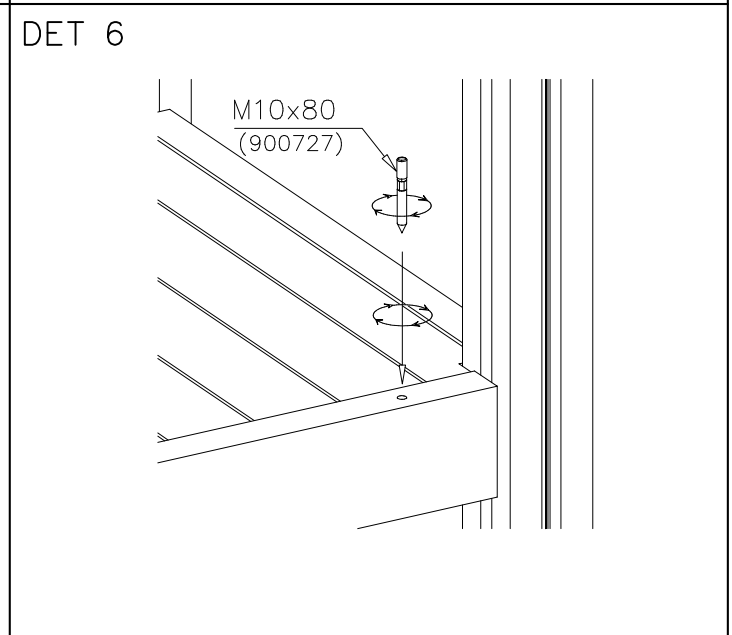

LAPPSET®

CLOVER

ASENNUSOHJE
MONTERINGSANSVISNING
INSTALLATION INSTRUCTION
AUFBAUANLEITUNG
NOTICE D'INSTALLATION

DATE: 21.8.2015

175047

DATE: 21.8.2015

| | | | | | | | | | | | |
|------------|----------|-------------|-----------|------------|-----------|------------|-----------|-----------|-----------|------------|-----------|
| 008986 | PCS 3 | | PCS 5 | 702286 | PCS 1 | 702339 | PCS 1 | 703130 | PCS 1 | 703139 | PCS 2 |
| | | | | | | | | | | | |
| 750x750 | | L 400 | | 90x50 | | 90x50 | | | | | |
| 704417 | PCS 4 | 704768 | PCS 1 | 704850 | PCS 1 | 706439 | PCS 18 | 706443 | PCS 6 | 706444 | PCS 4 |
| | | | | | | | | | | | |
| 93x93x2900 | | | | | | L 704 | | 32x45x702 | | 93x93x3200 | |
| 706484 | PCS 3 | 706531 | PCS 11 | 706535 | PCS 3 | 706746 | PCS 4 | 706748 | PCS 4 | 707285 | PCS 1 |
| | | | | | | | | | | | |
| 93x93x2150 | | | | | | 45x640x701 | | | | 1600x2305 | |
| 707287 | PCS 1 | 707294 | PCS 2 | 707307 | PCS 1 | 707315 | PCS 4 | 900240 | PCS 12 | 900727 | PCS 4 |
| | | | | | | | | | | | |
| | | 70x120x2304 | | | | | | Ø8x70 | | M10x80 | |
| 902487 | PCS 2 | 903093 | PCS 80 | 905138 | PCS 3 | 905196 | PCS 3 | 907694 | PCS 2 | 907701 | PCS 4 |
| | | | | | | | | | | | |
| 65x65 | | Ø8x90 | | GRAY | | GRAY | | L 704 | | | |
| 909506 | PCS 8 | 909511 | PCS 11 | 909519 | PCS 11 | 980123 | PCS 10 | 980128 | PCS 5 | 980131 | PCS 12 |
| | | | | | | | | | | | |
| Ø3.5x13 | | 90x90x650 | | 50x380x380 | | Ø7x60 | | Ø7x40 | | Ø6x60 | |
| | PCS | | PCS | | PCS | | PCS | | PCS | | PCS |