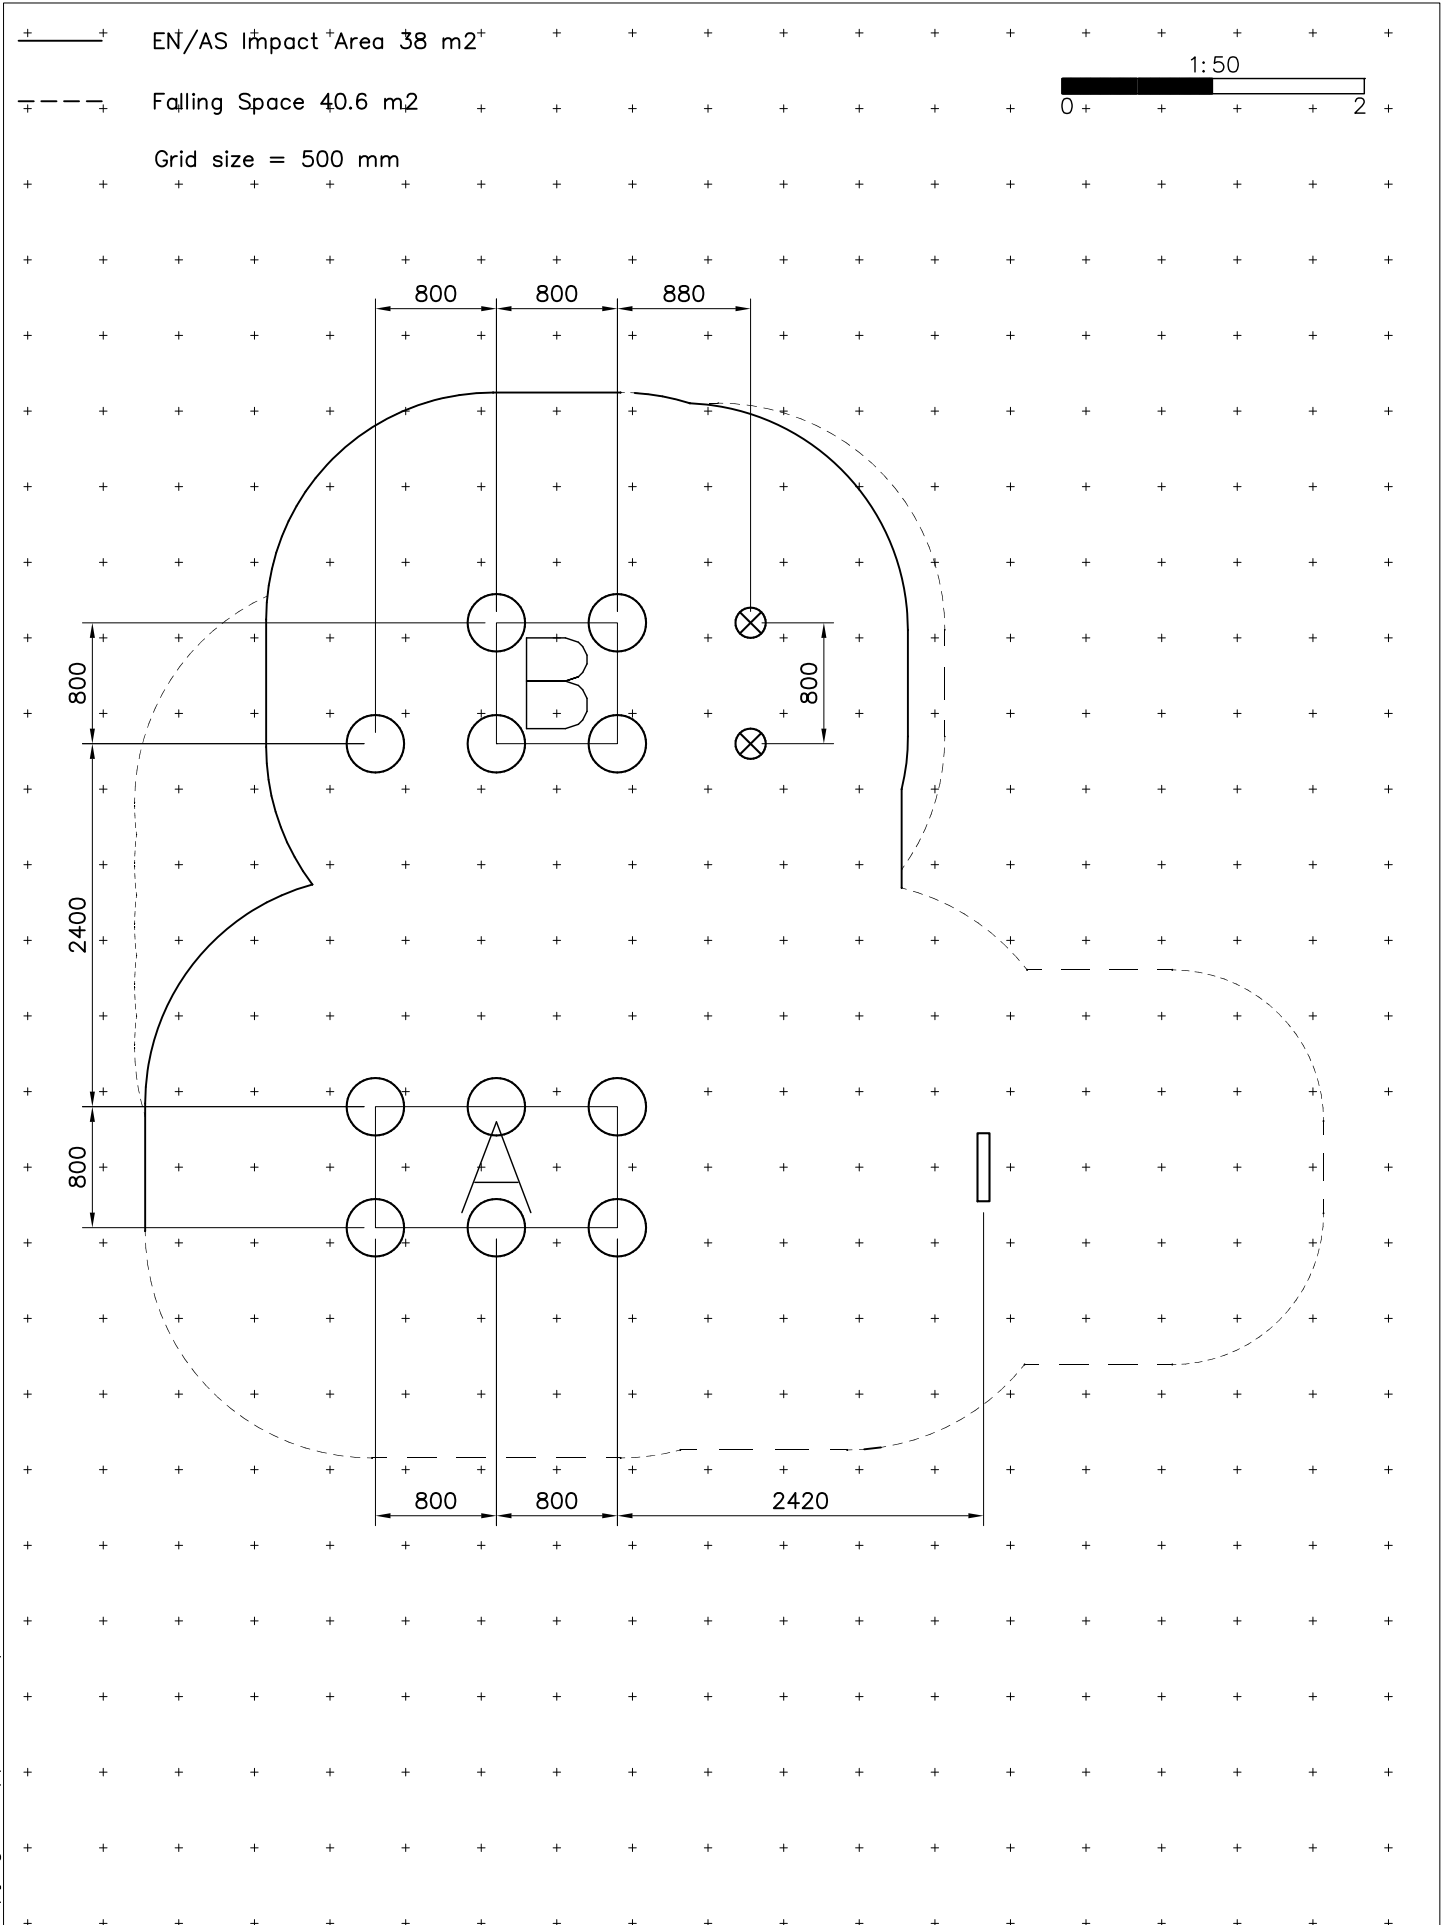

LAPPSET®

CLOVER

ASENNUSOHJE
MONTERINGSANSVISNING
INSTALLATION INSTRUCTION
AUFBAUANLEITUNG
NOTICE D'INSTALLATION

DATE: 21.8.2015

175047

DATE: 21.8.2015

| | | | | | | | | | | | |
|------------|----------|-------------|-----------|------------|-----------|------------|-----------|-----------|-----------|------------|-----------|
| 008986 | PCS 3 | | PCS 5 | 702286 | PCS 1 | 702339 | PCS 1 | 703130 | PCS 1 | 703139 | PCS 2 |
| | | | | | | | | | | | |
| 750x750 | | L 400 | | 90x50 | | 90x50 | | | | | |
| 704417 | PCS 4 | 704768 | PCS 1 | 704850 | PCS 1 | 706439 | PCS 18 | 706443 | PCS 6 | 706444 | PCS 4 |
| | | | | | | | | | | | |
| 93x93x2900 | | | | | | L 704 | | 32x45x702 | | 93x93x3200 | |
| 706484 | PCS 3 | 706531 | PCS 11 | 706535 | PCS 3 | 706746 | PCS 4 | 706748 | PCS 4 | 707285 | PCS 1 |
| | | | | | | | | | | | |
| 93x93x2150 | | | | | | 45x640x701 | | | | 1600x2305 | |
| 707287 | PCS 1 | 707294 | PCS 2 | 707307 | PCS 1 | 707315 | PCS 4 | 900240 | PCS 12 | 900727 | PCS 4 |
| | | | | | | | | | | | |
| | | 70x120x2304 | | | | | | Ø8x70 | | M10x80 | |
| 902487 | PCS 2 | 903093 | PCS 80 | 905138 | PCS 3 | 905196 | PCS 3 | 907694 | PCS 2 | 907701 | PCS 4 |
| | | | | | | | | | | | |
| 65x65 | | Ø8x90 | | GRAY | | GRAY | | L 704 | | | |
| 909506 | PCS 8 | 909511 | PCS 11 | 909519 | PCS 11 | 980123 | PCS 10 | 980128 | PCS 5 | 980131 | PCS 12 |
| | | | | | | | | | | | |
| Ø3.5x13 | | 90x90x650 | | 50x380x380 | | Ø7x60 | | Ø7x40 | | Ø6x60 | |
| | PCS | | PCS | | PCS | | PCS | | PCS | | PCS |