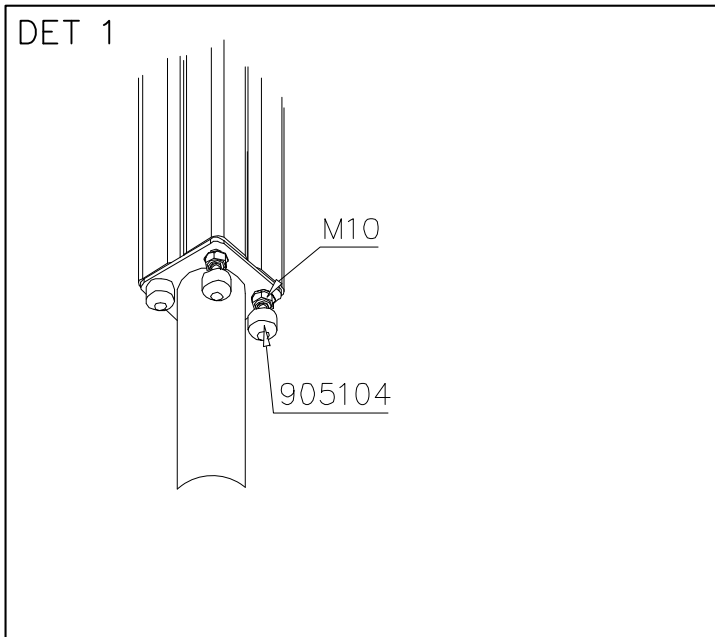

LAPPSET®

CLOVER

ASENNUSOHJE
MONTERINGSANSVISNING
INSTALLATION INSTRUCTION
AUFBAUANLEITUNG
NOTICE D'INSTALLATION

DATE: 21.8.2015

175047

DATE: 21.8.2015

| | | | | | | | | | | | |
|------------|----------|-------------|-----------|------------|-----------|------------|-----------|-----------|-----------|------------|-----------|
| 008986 | PCS 3 | | PCS 5 | 702286 | PCS 1 | 702339 | PCS 1 | 703130 | PCS 1 | 703139 | PCS 2 |
| | | | | | | | | | | | |
| 750x750 | | L 400 | | 90x50 | | 90x50 | | | | | |
| 704417 | PCS 4 | 704768 | PCS 1 | 704850 | PCS 1 | 706439 | PCS 18 | 706443 | PCS 6 | 706444 | PCS 4 |
| | | | | | | | | | | | |
| 93x93x2900 | | | | | | L 704 | | 32x45x702 | | 93x93x3200 | |
| 706484 | PCS 3 | 706531 | PCS 11 | 706535 | PCS 3 | 706746 | PCS 4 | 706748 | PCS 4 | 707285 | PCS 1 |
| | | | | | | | | | | | |
| 93x93x2150 | | | | | | 45x640x701 | | | | 1600x2305 | |
| 707287 | PCS 1 | 707294 | PCS 2 | 707307 | PCS 1 | 707315 | PCS 4 | 900240 | PCS 12 | 900727 | PCS 4 |
| | | | | | | | | | | | |
| | | 70x120x2304 | | | | | | Ø8x70 | | M10x80 | |
| 902487 | PCS 2 | 903093 | PCS 80 | 905138 | PCS 3 | 905196 | PCS 3 | 907694 | PCS 2 | 907701 | PCS 4 |
| | | | | | | | | | | | |
| 65x65 | | Ø8x90 | | GRAY | | GRAY | | L 704 | | | |
| 909506 | PCS 8 | 909511 | PCS 11 | 909519 | PCS 11 | 980123 | PCS 10 | 980128 | PCS 5 | 980131 | PCS 12 |
| | | | | | | | | | | | |
| Ø3.5x13 | | 90x90x650 | | 50x380x380 | | Ø7x60 | | Ø7x40 | | Ø6x60 | |
| | PCS | | PCS | | PCS | | PCS | | PCS | | PCS |