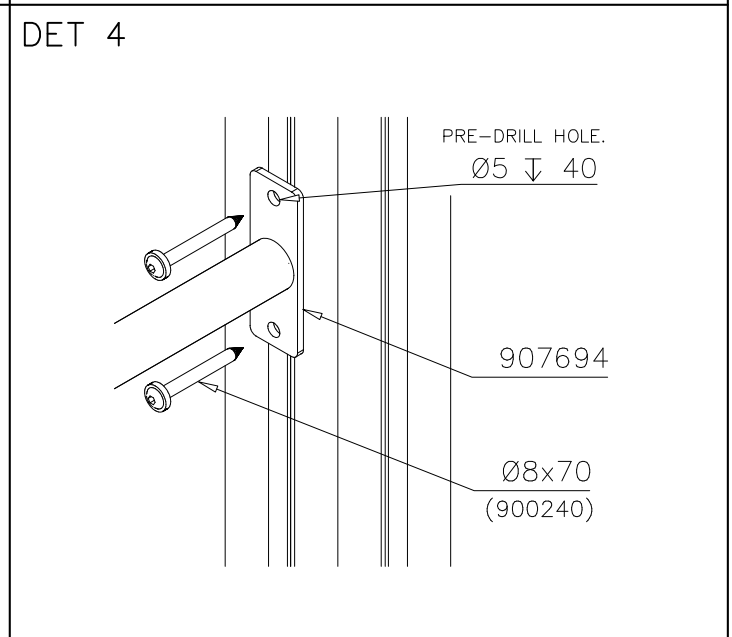

LAPPSET®

CLOVER

ASENNUSOHJE
MONTERINGSANSVISNING
INSTALLATION INSTRUCTION
AUFBAUANLEITUNG
NOTICE D'INSTALLATION

DATE: 21.8.2015

175047

DATE: 21.8.2015

| | | | | | | | | | | | |
|------------|----------|-------------|-----------|------------|-----------|------------|-----------|-----------|-----------|------------|-----------|
| 008986 | PCS 3 | | PCS 5 | 702286 | PCS 1 | 702339 | PCS 1 | 703130 | PCS 1 | 703139 | PCS 2 |
| | | | | | | | | | | | |
| 750x750 | | L 400 | | 90x50 | | 90x50 | | | | | |
| 704417 | PCS 4 | 704768 | PCS 1 | 704850 | PCS 1 | 706439 | PCS 18 | 706443 | PCS 6 | 706444 | PCS 4 |
| | | | | | | | | | | | |
| 93x93x2900 | | | | | | L 704 | | 32x45x702 | | 93x93x3200 | |
| 706484 | PCS 3 | 706531 | PCS 11 | 706535 | PCS 3 | 706746 | PCS 4 | 706748 | PCS 4 | 707285 | PCS 1 |
| | | | | | | | | | | | |
| 93x93x2150 | | | | | | 45x640x701 | | | | 1600x2305 | |
| 707287 | PCS 1 | 707294 | PCS 2 | 707307 | PCS 1 | 707315 | PCS 4 | 900240 | PCS 12 | 900727 | PCS 4 |
| | | | | | | | | | | | |
| | | 70x120x2304 | | | | | | Ø8x70 | | M10x80 | |
| 902487 | PCS 2 | 903093 | PCS 80 | 905138 | PCS 3 | 905196 | PCS 3 | 907694 | PCS 2 | 907701 | PCS 4 |
| | | | | | | | | | | | |
| 65x65 | | Ø8x90 | | GRAY | | GRAY | | L 704 | | | |
| 909506 | PCS 8 | 909511 | PCS 11 | 909519 | PCS 11 | 980123 | PCS 10 | 980128 | PCS 5 | 980131 | PCS 12 |
| | | | | | | | | | | | |
| Ø3.5x13 | | 90x90x650 | | 50x380x380 | | Ø7x60 | | Ø7x40 | | Ø6x60 | |
| | PCS | | PCS | | PCS | | PCS | | PCS | | PCS |