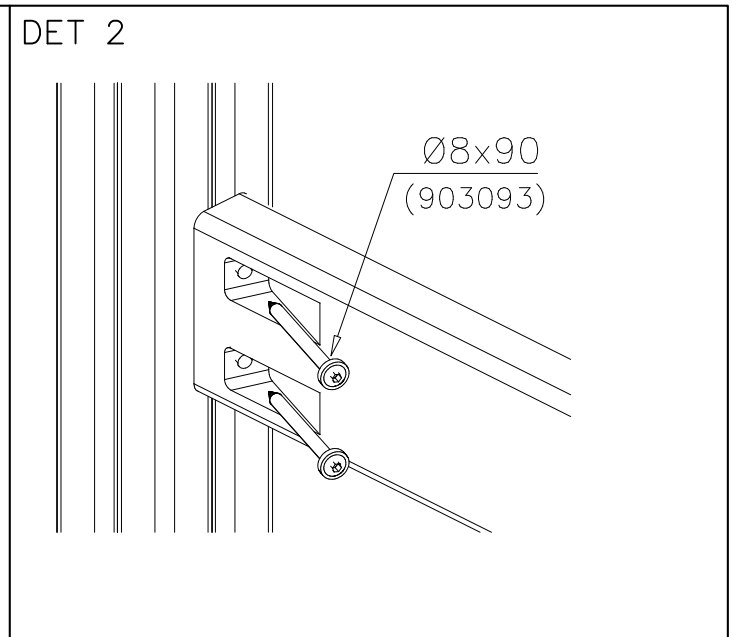

LAPPSET®

CLOVER

ASENNUSOHJE
MONTERINGSANSVISNING
INSTALLATION INSTRUCTION
AUFBAUANLEITUNG
NOTICE D'INSTALLATION

DATE: 21.8.2015

175047

DATE: 21.8.2015

| | | | | | | | | | | | |
|------------|----------|-------------|-----------|------------|-----------|------------|-----------|-----------|-----------|------------|-----------|
| 008986 | PCS 3 | | PCS 5 | 702286 | PCS 1 | 702339 | PCS 1 | 703130 | PCS 1 | 703139 | PCS 2 |
| | | | | | | | | | | | |
| 750x750 | | L 400 | | 90x50 | | 90x50 | | | | | |
| 704417 | PCS 4 | 704768 | PCS 1 | 704850 | PCS 1 | 706439 | PCS 18 | 706443 | PCS 6 | 706444 | PCS 4 |
| | | | | | | | | | | | |
| 93x93x2900 | | | | | | L 704 | | 32x45x702 | | 93x93x3200 | |
| 706484 | PCS 3 | 706531 | PCS 11 | 706535 | PCS 3 | 706746 | PCS 4 | 706748 | PCS 4 | 707285 | PCS 1 |
| | | | | | | | | | | | |
| 93x93x2150 | | | | | | 45x640x701 | | | | 1600x2305 | |
| 707287 | PCS 1 | 707294 | PCS 2 | 707307 | PCS 1 | 707315 | PCS 4 | 900240 | PCS 12 | 900727 | PCS 4 |
| | | | | | | | | | | | |
| | | 70x120x2304 | | | | | | Ø8x70 | | M10x80 | |
| 902487 | PCS 2 | 903093 | PCS 80 | 905138 | PCS 3 | 905196 | PCS 3 | 907694 | PCS 2 | 907701 | PCS 4 |
| | | | | | | | | | | | |
| 65x65 | | Ø8x90 | | GRAY | | GRAY | | L 704 | | | |
| 909506 | PCS 8 | 909511 | PCS 11 | 909519 | PCS 11 | 980123 | PCS 10 | 980128 | PCS 5 | 980131 | PCS 12 |
| | | | | | | | | | | | |
| Ø3.5x13 | | 90x90x650 | | 50x380x380 | | Ø7x60 | | Ø7x40 | | Ø6x60 | |
| | PCS | | PCS | | PCS | | PCS | | PCS | | PCS |