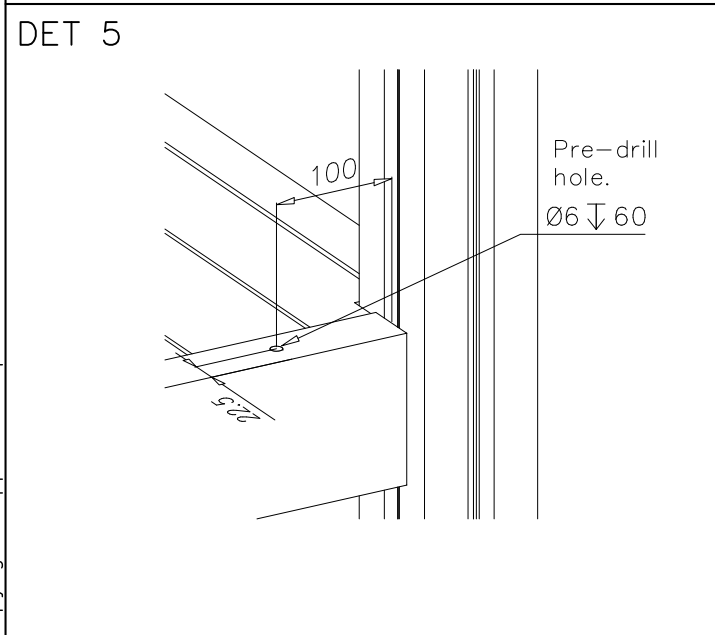

LAPPSET®

CLOVER

ASENNUSOHJE
MONTERINGSANSVISNING
INSTALLATION INSTRUCTION
AUFBAUANLEITUNG
NOTICE D'INSTALLATION

DATE: 21.8.2015

175047

DATE: 21.8.2015

| | | | | | | | | | | | |
|------------|----------|-------------|-----------|------------|-----------|------------|-----------|-----------|-----------|------------|-----------|
| 008986 | PCS 3 | | PCS 5 | 702286 | PCS 1 | 702339 | PCS 1 | 703130 | PCS 1 | 703139 | PCS 2 |
| | | | | | | | | | | | |
| 750x750 | | L 400 | | 90x50 | | 90x50 | | | | | |
| 704417 | PCS 4 | 704768 | PCS 1 | 704850 | PCS 1 | 706439 | PCS 18 | 706443 | PCS 6 | 706444 | PCS 4 |
| | | | | | | | | | | | |
| 93x93x2900 | | | | | | L 704 | | 32x45x702 | | 93x93x3200 | |
| 706484 | PCS 3 | 706531 | PCS 11 | 706535 | PCS 3 | 706746 | PCS 4 | 706748 | PCS 4 | 707285 | PCS 1 |
| | | | | | | | | | | | |
| 93x93x2150 | | | | | | 45x640x701 | | | | 1600x2305 | |
| 707287 | PCS 1 | 707294 | PCS 2 | 707307 | PCS 1 | 707315 | PCS 4 | 900240 | PCS 12 | 900727 | PCS 4 |
| | | | | | | | | | | | |
| | | 70x120x2304 | | | | | | Ø8x70 | | M10x80 | |
| 902487 | PCS 2 | 903093 | PCS 80 | 905138 | PCS 3 | 905196 | PCS 3 | 907694 | PCS 2 | 907701 | PCS 4 |
| | | | | | | | | | | | |
| 65x65 | | Ø8x90 | | GRAY | | GRAY | | L 704 | | | |
| 909506 | PCS 8 | 909511 | PCS 11 | 909519 | PCS 11 | 980123 | PCS 10 | 980128 | PCS 5 | 980131 | PCS 12 |
| | | | | | | | | | | | |
| Ø3.5x13 | | 90x90x650 | | 50x380x380 | | Ø7x60 | | Ø7x40 | | Ø6x60 | |
| | PCS | | PCS | | PCS | | PCS | | PCS | | PCS |