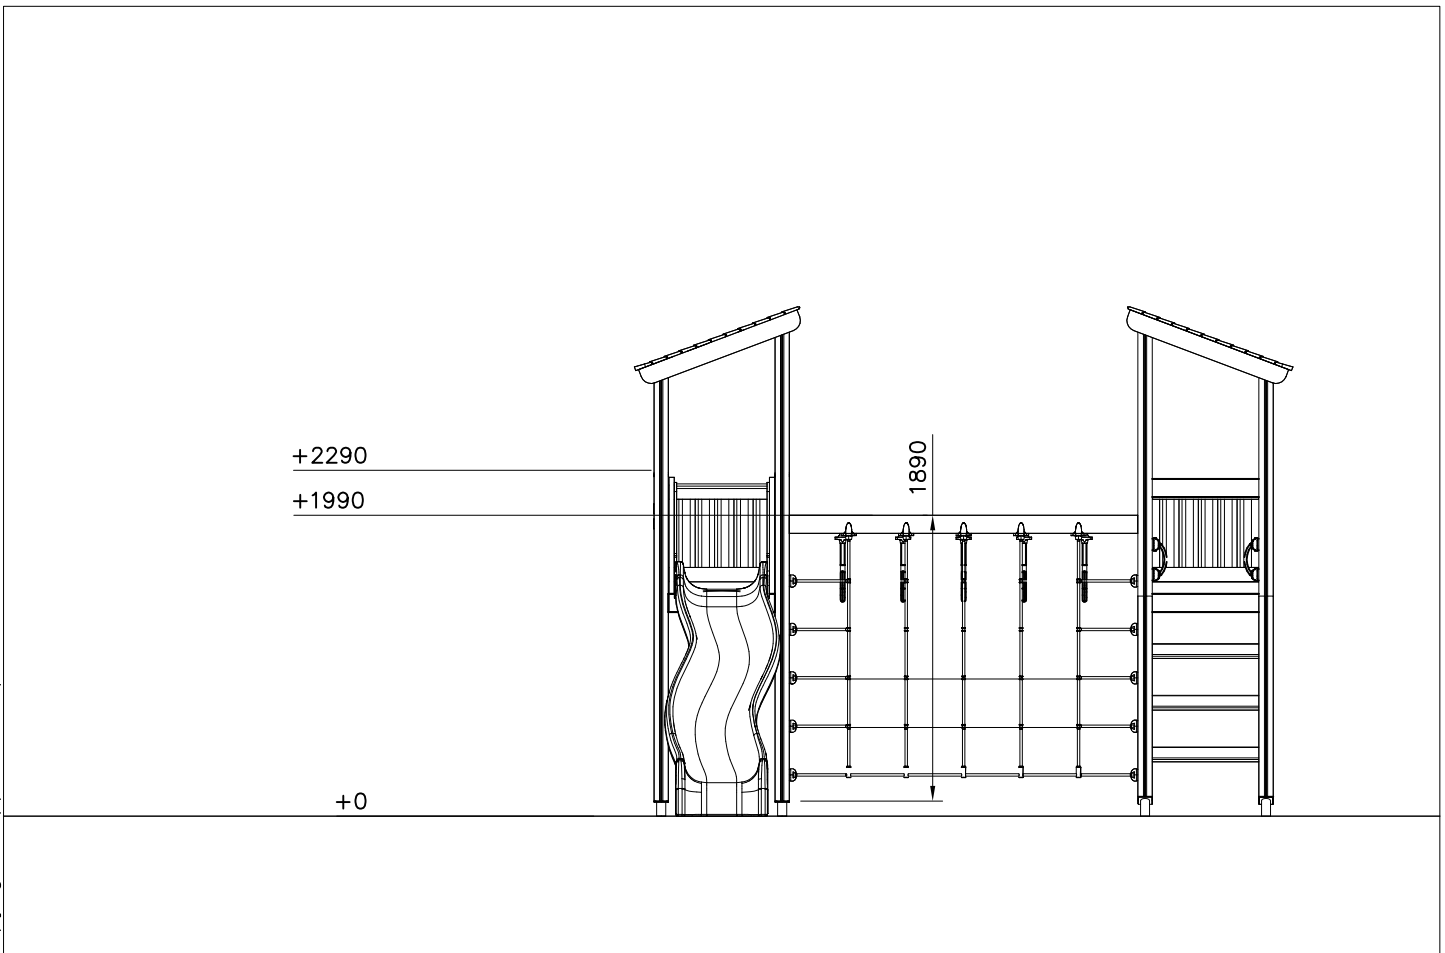

LAPPSET®

CLOVER

ASENNUSOHJE
MONTERINGSANSVISNING
INSTALLATION INSTRUCTION
AUFBAUANLEITUNG
NOTICE D'INSTALLATION

DATE: 21.8.2015

175047

DATE: 21.8.2015

| | | | | | | | | | | | |
|------------|----------|-------------|-----------|------------|-----------|------------|-----------|-----------|-----------|------------|-----------|
| 008986 | PCS 3 | | PCS 5 | 702286 | PCS 1 | 702339 | PCS 1 | 703130 | PCS 1 | 703139 | PCS 2 |
| | | | | | | | | | | | |
| 750x750 | | L 400 | | 90x50 | | 90x50 | | | | | |
| 704417 | PCS 4 | 704768 | PCS 1 | 704850 | PCS 1 | 706439 | PCS 18 | 706443 | PCS 6 | 706444 | PCS 4 |
| | | | | | | | | | | | |
| 93x93x2900 | | | | | | L 704 | | 32x45x702 | | 93x93x3200 | |
| 706484 | PCS 3 | 706531 | PCS 11 | 706535 | PCS 3 | 706746 | PCS 4 | 706748 | PCS 4 | 707285 | PCS 1 |
| | | | | | | | | | | | |
| 93x93x2150 | | | | | | 45x640x701 | | | | 1600x2305 | |
| 707287 | PCS 1 | 707294 | PCS 2 | 707307 | PCS 1 | 707315 | PCS 4 | 900240 | PCS 12 | 900727 | PCS 4 |
| | | | | | | | | | | | |
| | | 70x120x2304 | | | | | | Ø8x70 | | M10x80 | |
| 902487 | PCS 2 | 903093 | PCS 80 | 905138 | PCS 3 | 905196 | PCS 3 | 907694 | PCS 2 | 907701 | PCS 4 |
| | | | | | | | | | | | |
| 65x65 | | Ø8x90 | | GRAY | | GRAY | | L 704 | | | |
| 909506 | PCS 8 | 909511 | PCS 11 | 909519 | PCS 11 | 980123 | PCS 10 | 980128 | PCS 5 | 980131 | PCS 12 |
| | | | | | | | | | | | |
| Ø3.5x13 | | 90x90x650 | | 50x380x380 | | Ø7x60 | | Ø7x40 | | Ø6x60 | |
| | PCS | | PCS | | PCS | | PCS | | PCS | | PCS |