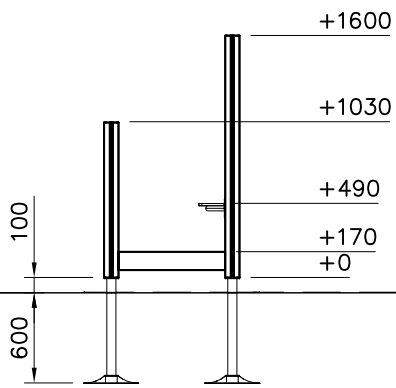

905879	PCS	907783-216	PCS	909506	PCS	909511	PCS	909519	PCS	980131	PCS
	1		4		4		12		12		48
				Ø3.5x13		90x90x650		50x380x380		Ø6x60	
	PCS		PCS		PCS		PCS		PCS		PCS
	PCS		PCS		PCS		PCS		PCS		PCS
	PCS		PCS		PCS		PCS		PCS		PCS
	PCS		PCS		PCS		PCS		PCS		PCS
	PCS		PCS		PCS		PCS		PCS		PCS

----- Falling Space 27.2 m<sup>2</sup>  
+ Måx Falling Height 570 mm†  
+ Grid size = 1000 mm

----- Falling Space 27.2 m<sup>2</sup>  
Max Falling Height 0000 mm

DET 1	DET 2	DET 3	DET 4
			

1:50

(A)

(B)

(C)